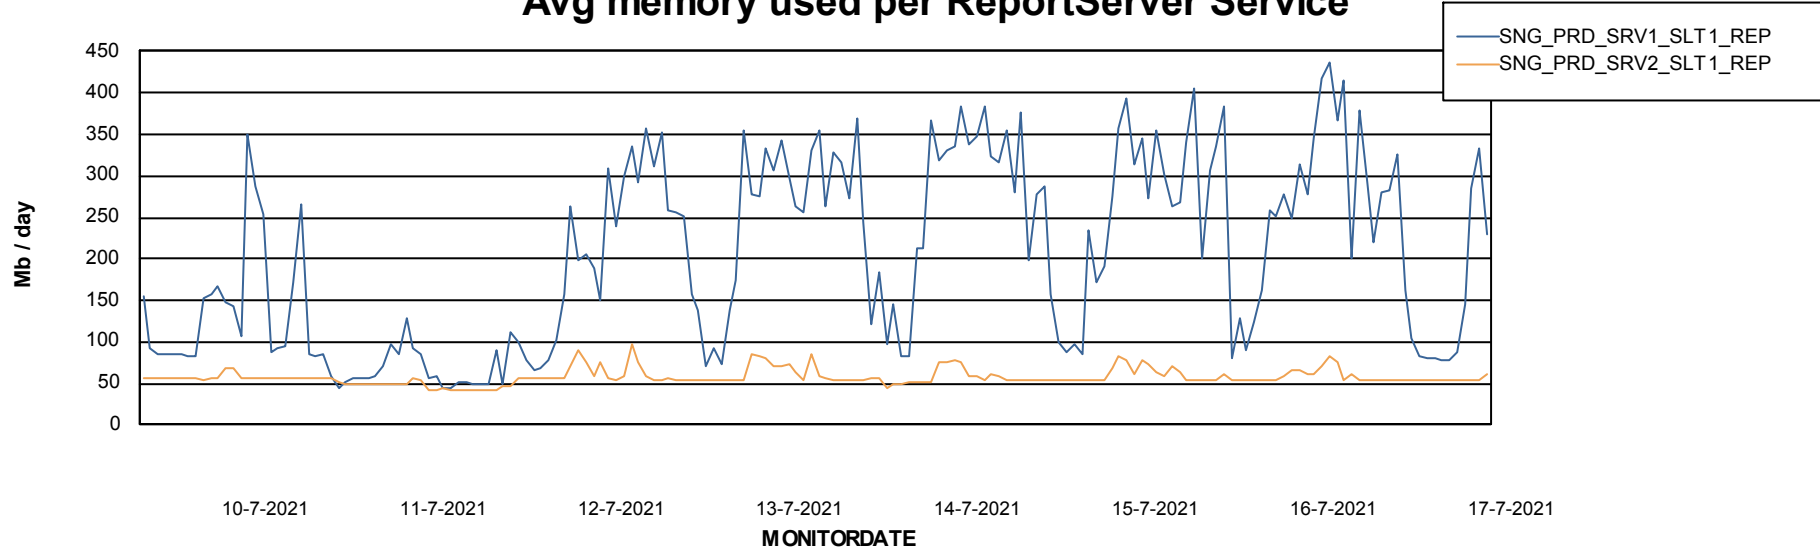

ABSSolute Application ReportServer Services

Avg memory used per ReportServer Service