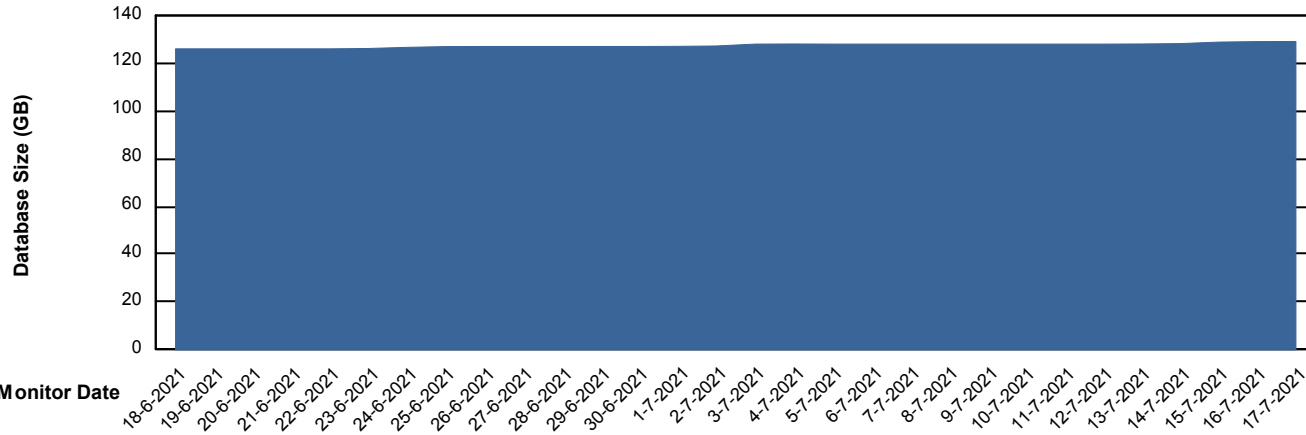

Weekly SLA Customer Report

Customer SNG_Production
Database ID 70

Database Performance SNGDB_Production

Weekly SLA Customer Report

Customer SNG_Production
 Database ID 70

DATABASE SIZE SNGDB_Production

Database growth over last month