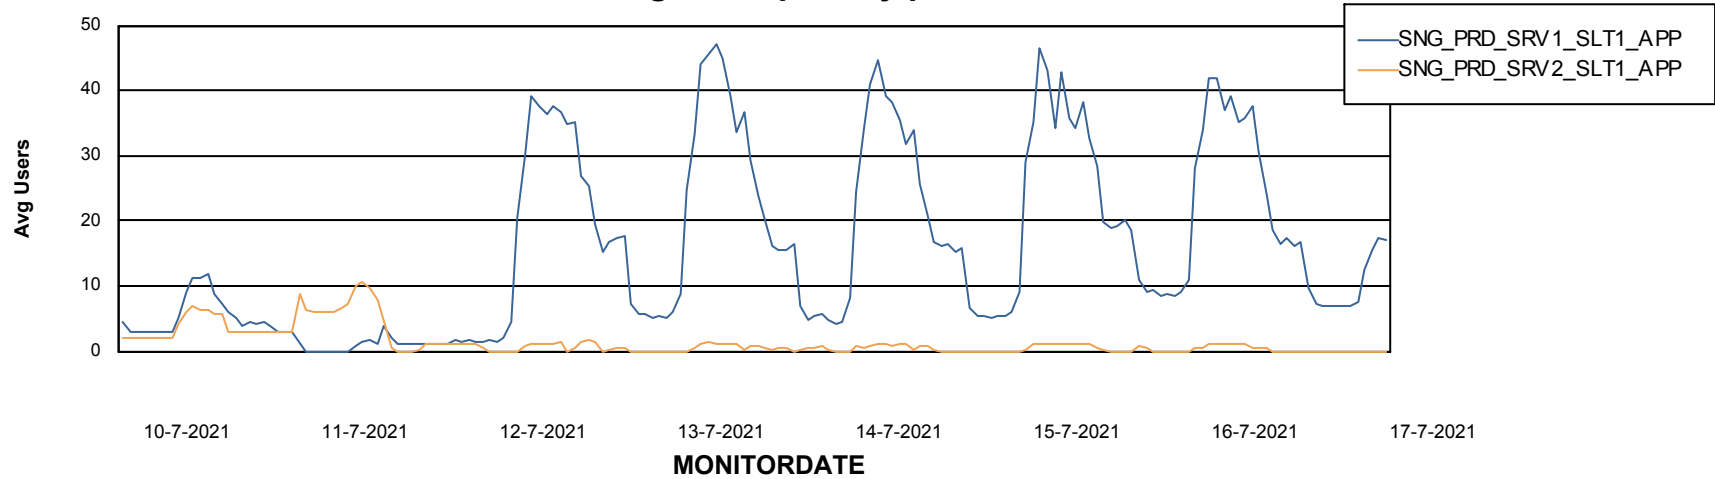

Database Tablespace SNGDB_Production

Date	Tablespace Name	Filesize (Gb)	Usedsize (Gb)	Percentage free
17-7-2021	ABSDATA	33	28	15
	INDX	99	72	27
16-7-2021	ABSDATA	33	28	15
	INDX	99	72	27
15-7-2021	ABSDATA	33	28	15
	INDX	99	72	27
14-7-2021	ABSDATA	33	28	15
	INDX	99	72	27
13-7-2021	ABSDATA	33	28	15
	INDX	99	72	27
12-7-2021	ABSDATA	33	28	15
	INDX	99	72	27
11-7-2021	ABSDATA	33	28	15
	INDX	99	72	27

Weekly SLA Customer Report

Customer SNG_Production
Database ID 70

ABSolute Application Server Services

Avg memory used per ABS Server Service

Avg users per day per ABS server

Weekly SLA Customer Report

Customer SNG_Production
Database ID 70