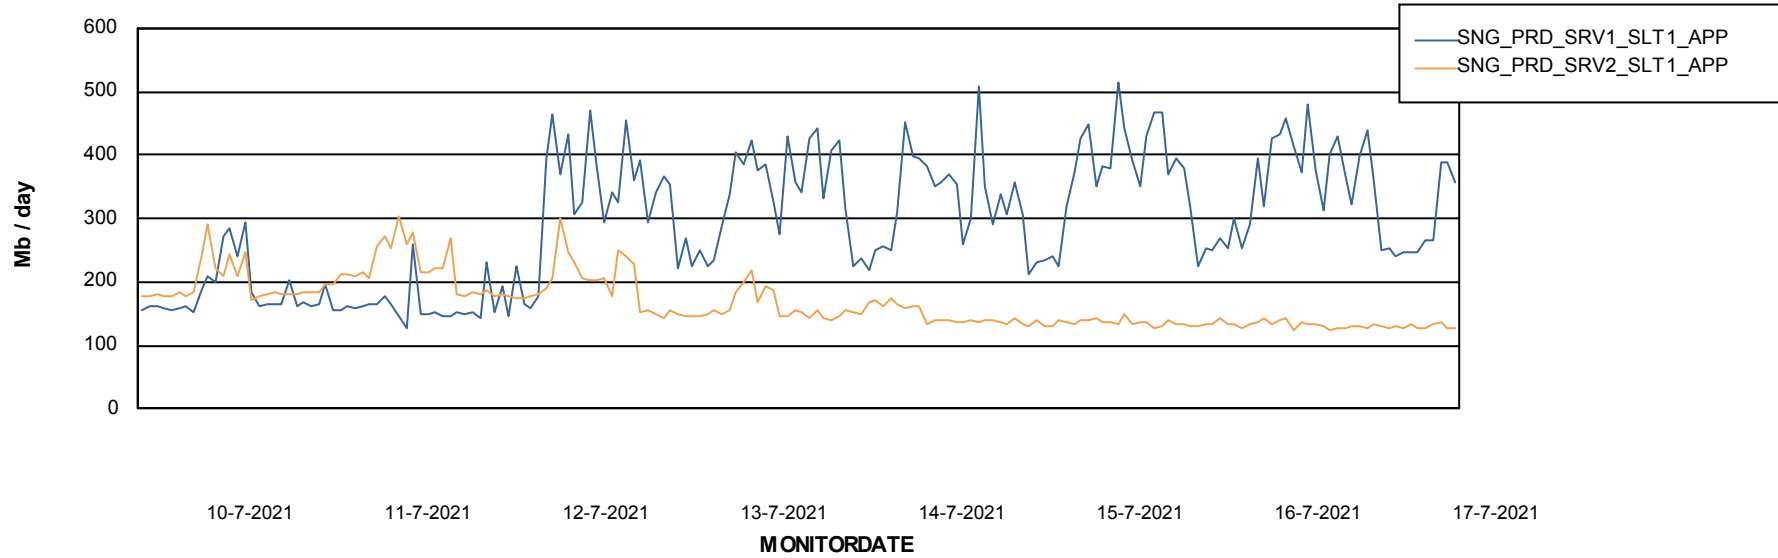

Weekly SLA Customer Report

Customer SNG_Production
Database ID 70

Database Performance SNGDB_Production

Weekly SLA Customer Report

Customer SNG_Production
 Database ID 70

DATABASE SIZE SNGDB_Production

Database growth over last month

Database Tablespace SNGDB_Production

Date	Tablespace Name	Filesize (Gb)	Usedsize (Gb)	Percentage free
17-7-2021	ABSDATA	33	28	15
	INDX	99	72	27
16-7-2021	ABSDATA	33	28	15
	INDX	99	72	27
15-7-2021	ABSDATA	33	28	15
	INDX	99	72	27
14-7-2021	ABSDATA	33	28	15
	INDX	99	72	27
13-7-2021	ABSDATA	33	28	15
	INDX	99	72	27
12-7-2021	ABSDATA	33	28	15
	INDX	99	72	27
11-7-2021	ABSDATA	33	28	15
	INDX	99	72	27

Weekly SLA Customer Report

Customer SNG_Production
Database ID 70

ABSolute Application Server Services

Avg memory used per ABS Server Service

Avg users per day per ABS server

Weekly SLA Customer Report

Customer SNG_Production
Database ID 70