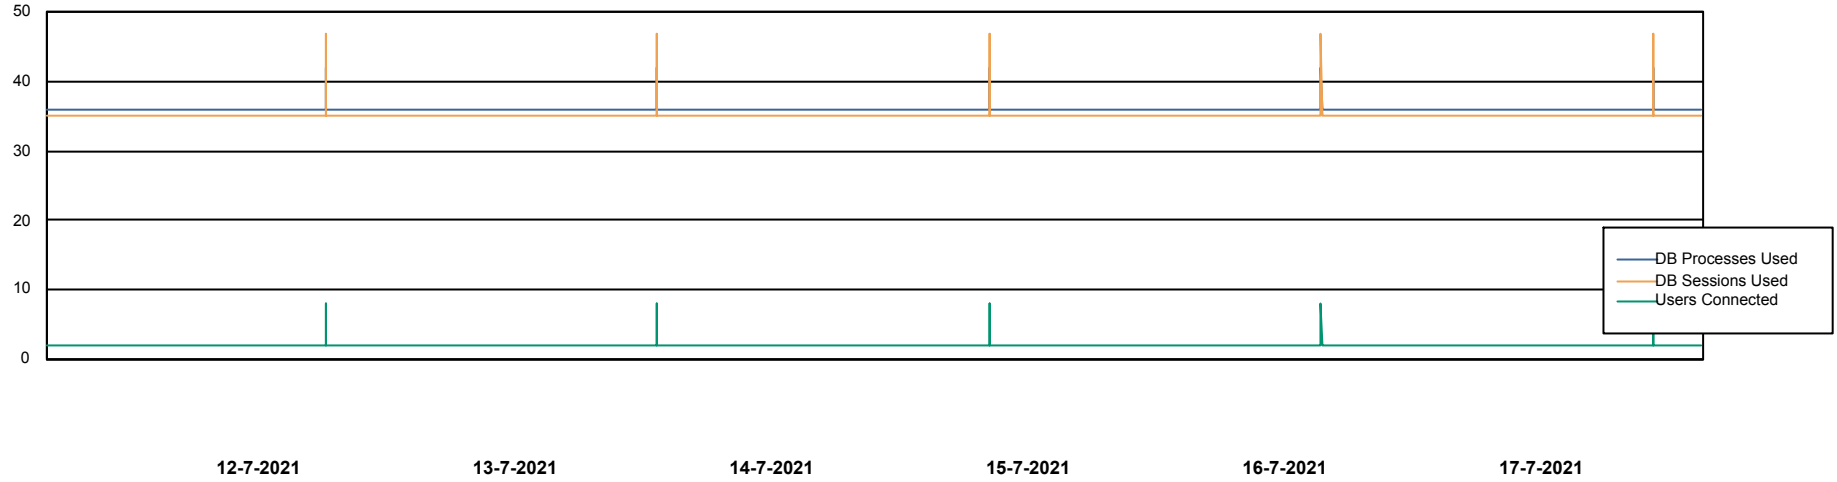

Database Performance RSS_DB_Standby (2020)