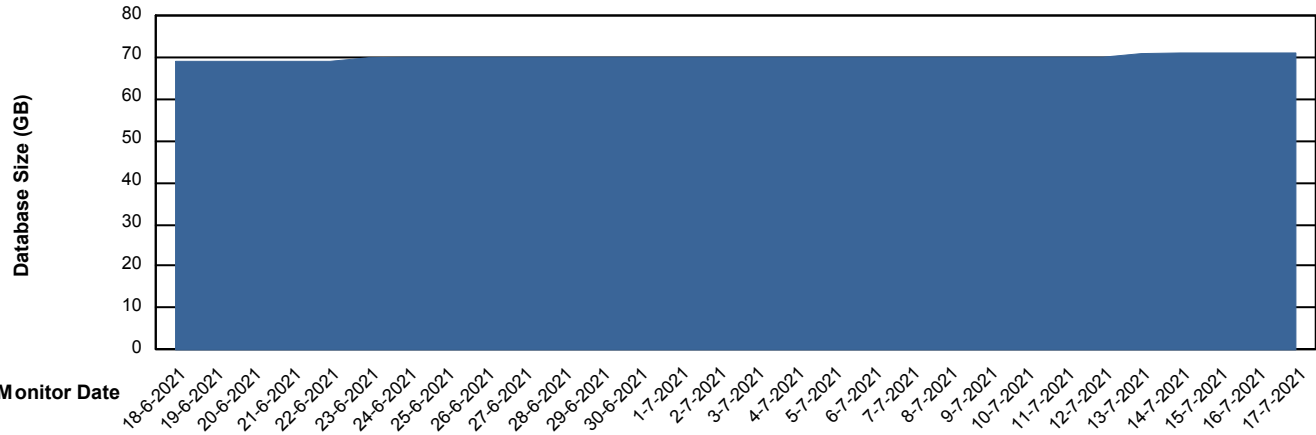

DATABASE SIZE RSS_DB_Primary (2020)

Database growth over last month

Database Tablespace RSS_DB_Primary (2020)

Date	Tablespace Name	Filesize (Gb)	Usedsize (Gb)	Percentage free
17-7-2021	ABSDATA	42	33	21
	INDX	44	36	18
16-7-2021	ABSDATA	42	33	21
	INDX	44	36	18
15-7-2021	ABSDATA	42	33	21
	INDX	44	36	18
14-7-2021	ABSDATA	42	33	21
	INDX	44	36	18
13-7-2021	ABSDATA	42	33	21
	INDX	44	36	18
12-7-2021	ABSDATA	42	33	21
	INDX	44	36	18
11-7-2021	ABSDATA	42	33	21
	INDX	42	35	17