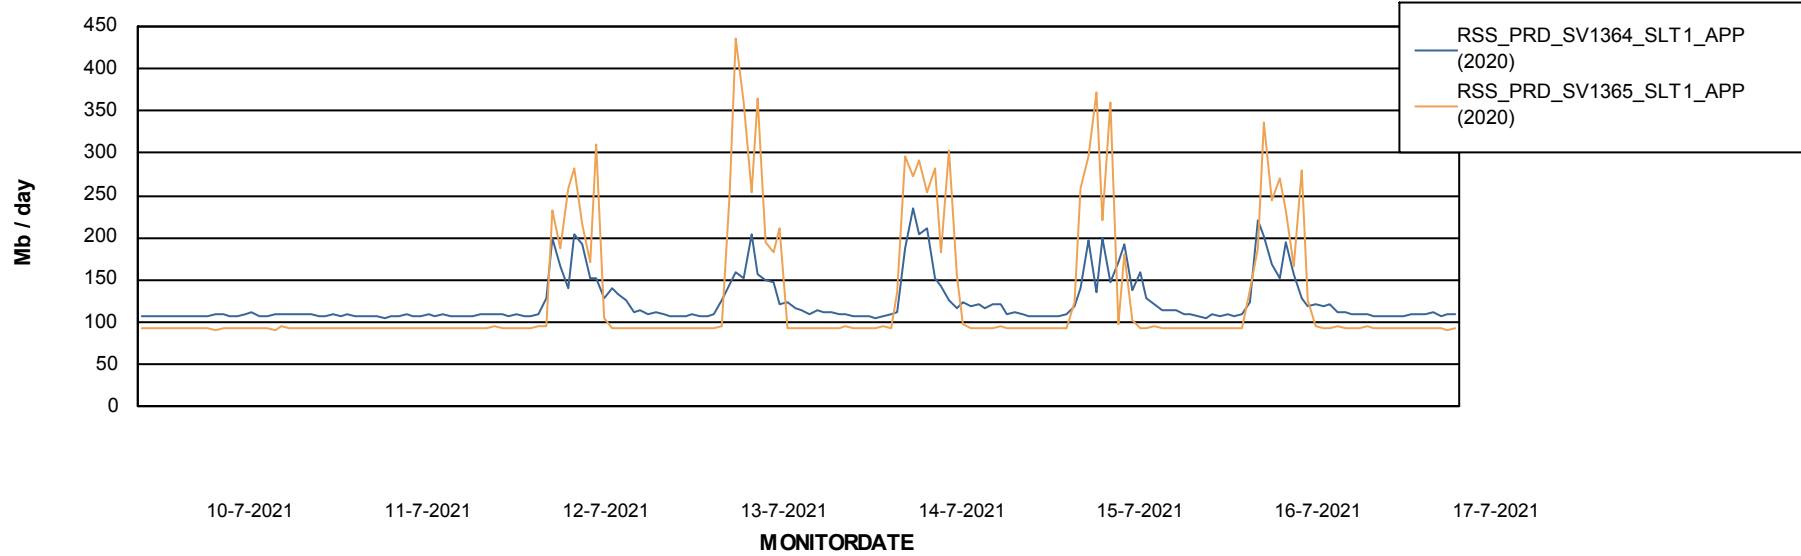

ABSSolute Application Server Services

Avg memory used per ABS Server Service