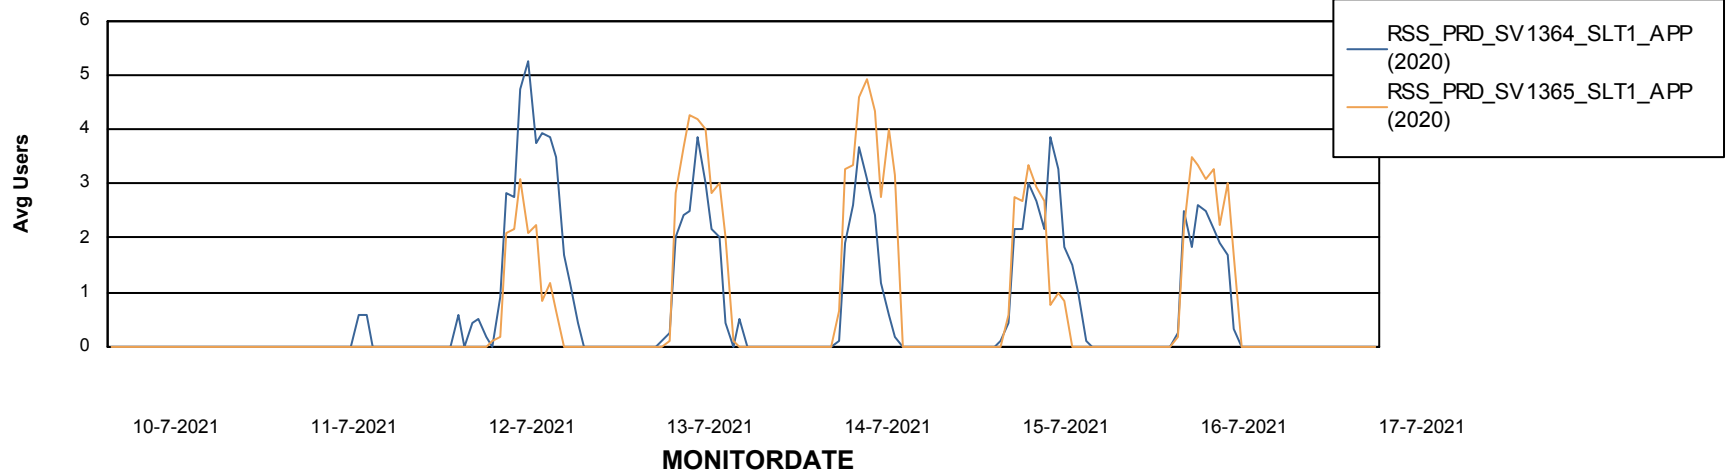

Avg users per day per ABS server