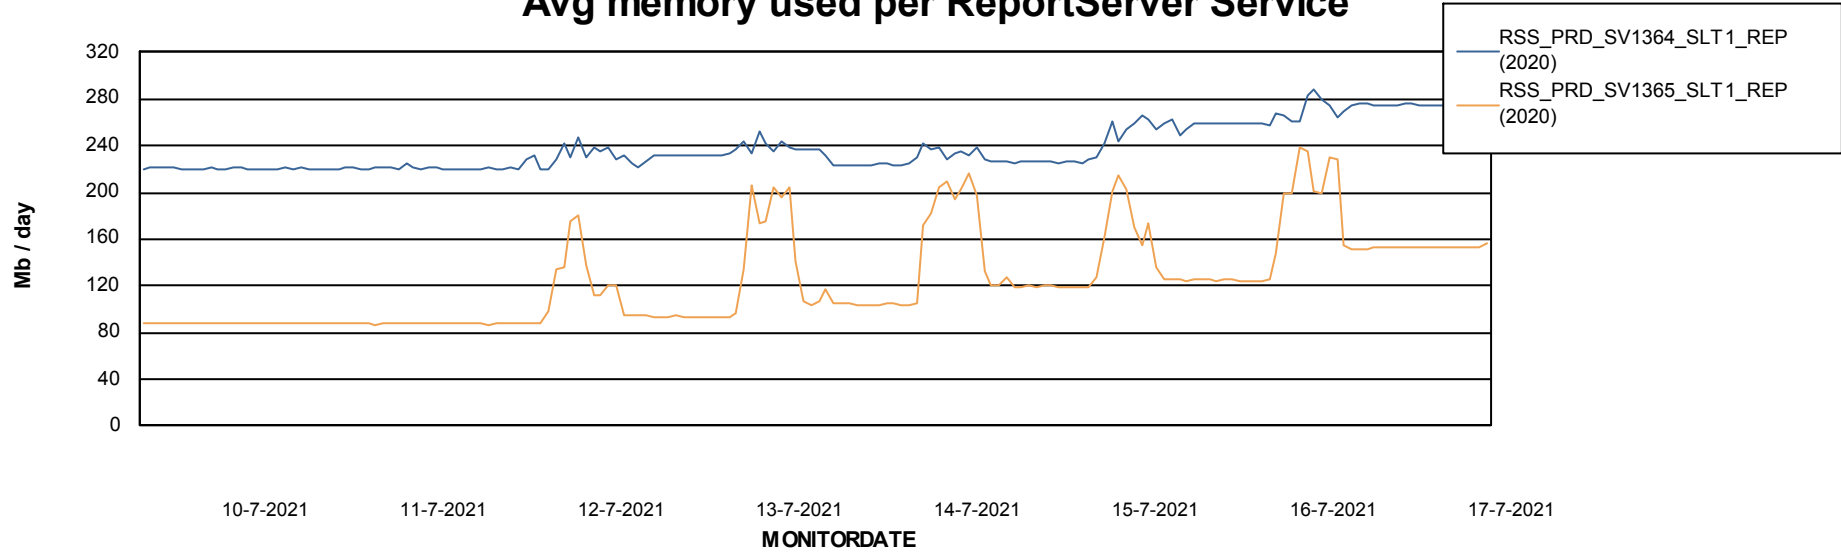

ABSSolute Application ReportServer Services

Avg memory used per ReportServer Service