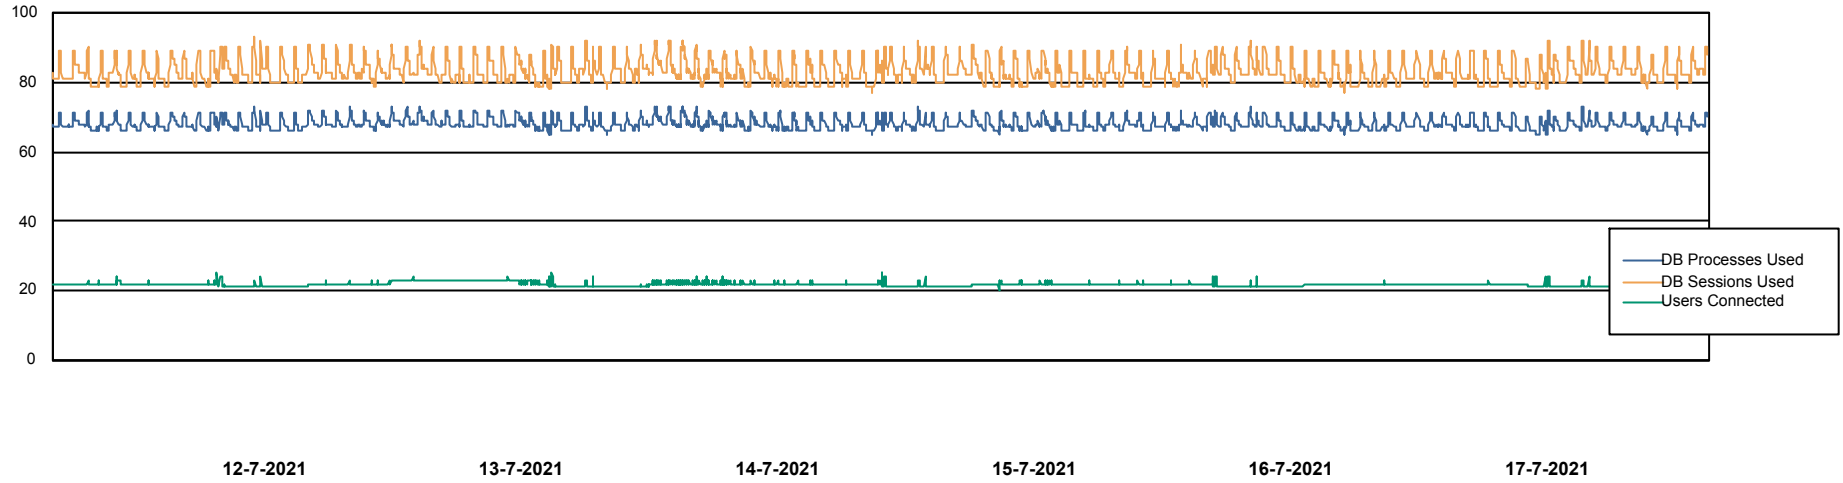

Database Performance RSS_DB_Primary (2020)