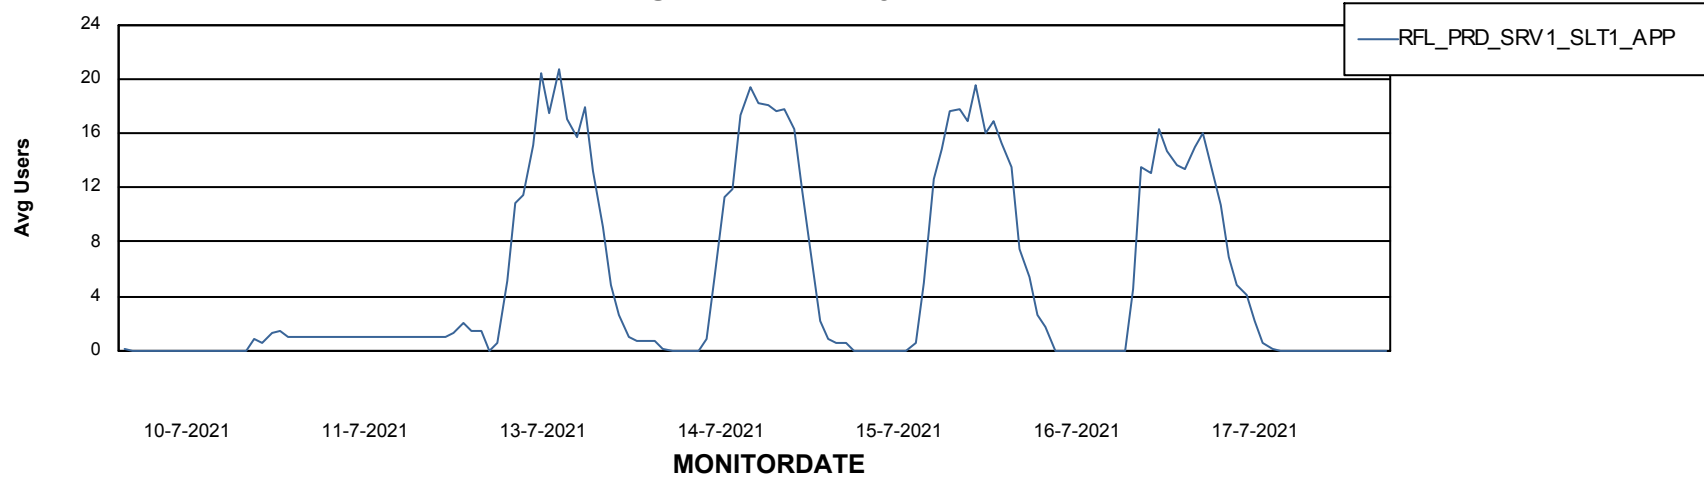

Weekly SLA Customer Report

Customer RFL_Production
Database ID 36

ABSSolute Application Server Services

Avg memory used per ABS Server Service

Avg users per day per ABS server

Weekly SLA Customer Report

Customer RFL_Production
Database ID 36