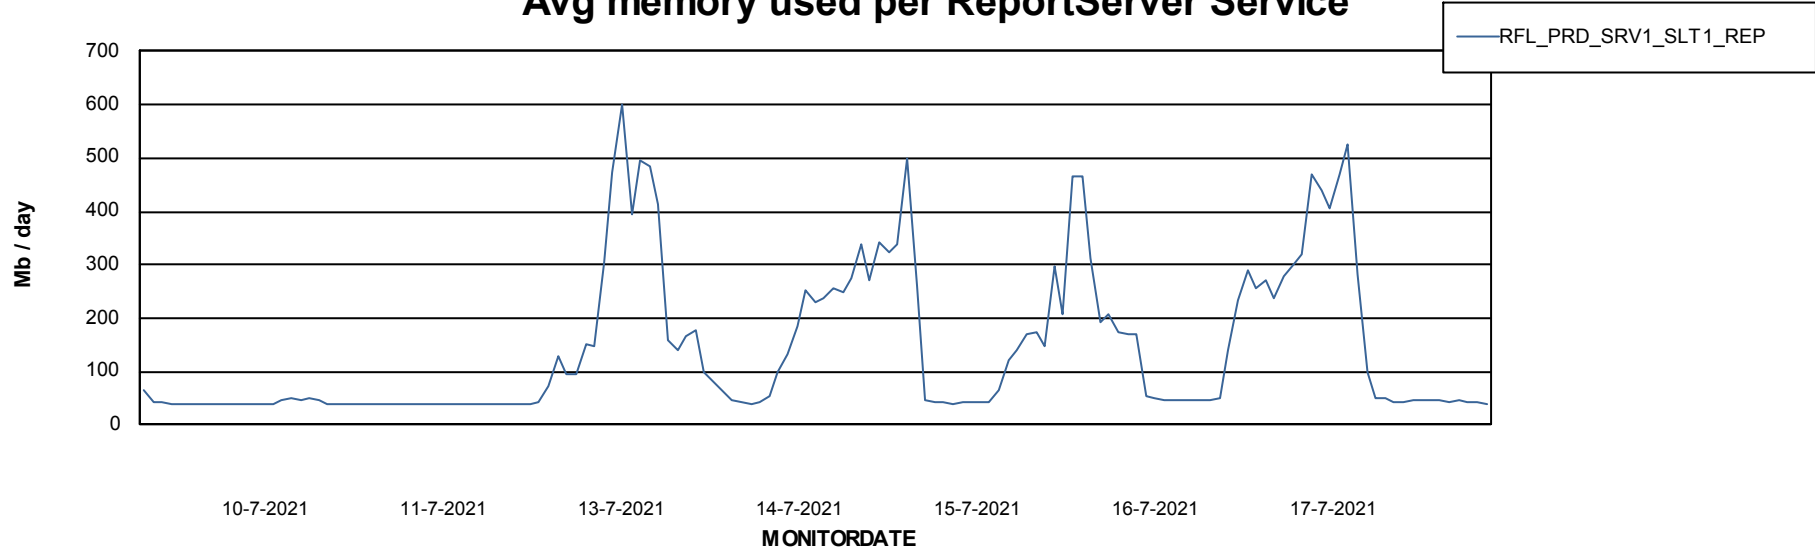

ABSSolute Application ReportServer Services

Avg memory used per ReportServer Service