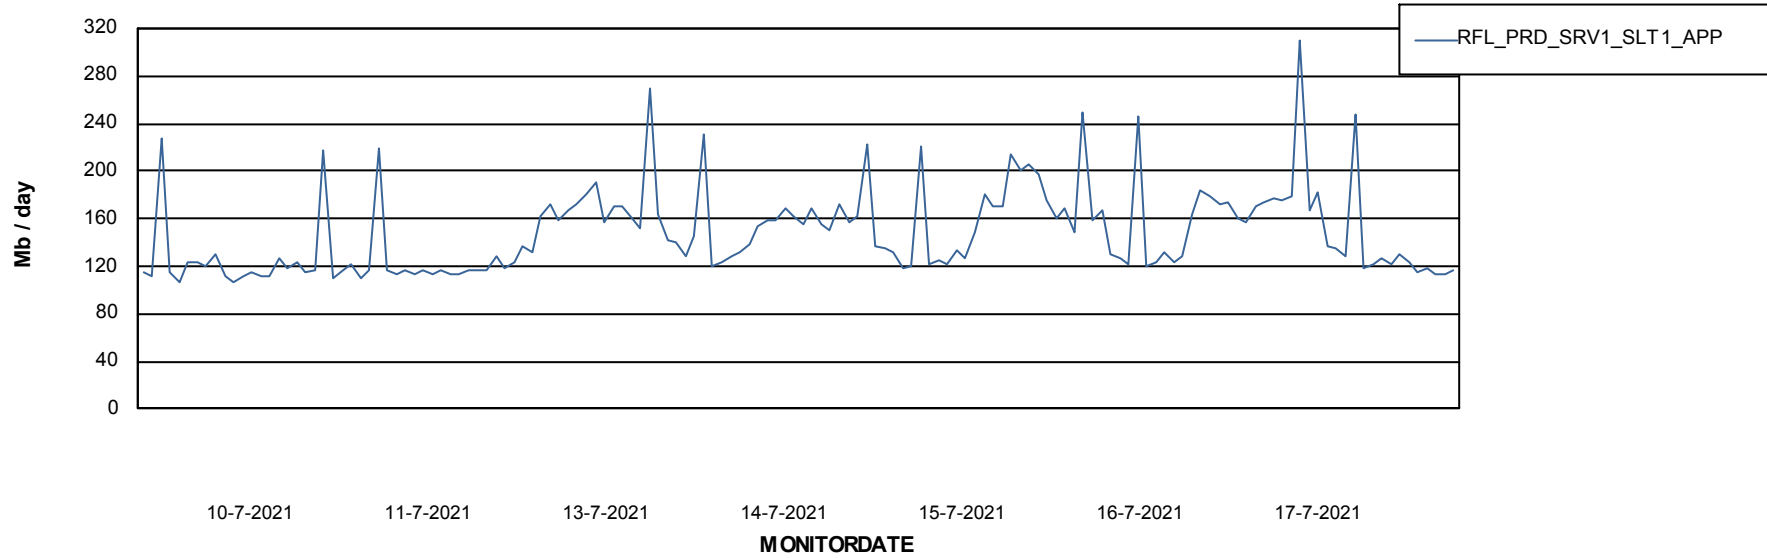

13-7-2021

14-7-2021

DATABASE SIZE RFLDB_Production

Database growth over last month

Weekly SLA Customer Report

Customer RFL_Production
Database ID 36

Database Tablespace RFLDB_Production

Date	Tablespace Name	Filesize (Gb)	Usedsize (Gb)	Percentage free
17-7-2021	ABSDATA	72	60	17
	INDX	200	141	30
16-7-2021	ABSDATA	72	60	17
	INDX	200	141	30
15-7-2021	ABSDATA	72	60	17
	INDX	200	140	30
14-7-2021	ABSDATA	72	60	17
	INDX	200	140	30
13-7-2021	ABSDATA	72	60	17
	INDX	200	140	30
11-7-2021	ABSDATA	72	60	17
	INDX	200	140	30

Weekly SLA Customer Report

Customer RFL_Production
Database ID 36

ABSSolute Application Server Services

Avg memory used per ABS Server Service

Avg users per day per ABS server

Weekly SLA Customer Report

Customer RFL_Production
Database ID 36