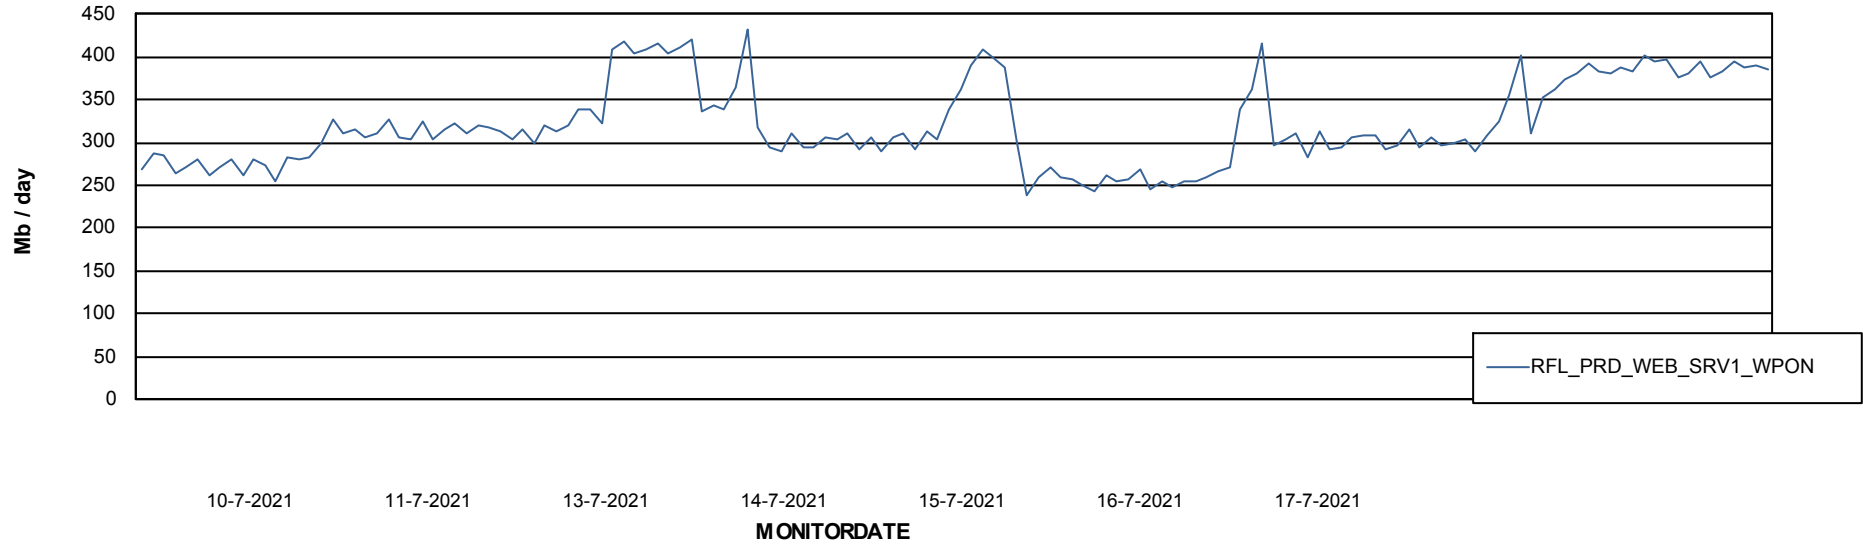

ABSSolute Application ReportServer Services

Avg memory used per ReportServer Service

Weekly SLA Customer Report

Customer RFL_Production
Database ID 36

ABSSolute Web Component Services

Avg memory used per ABS Web component