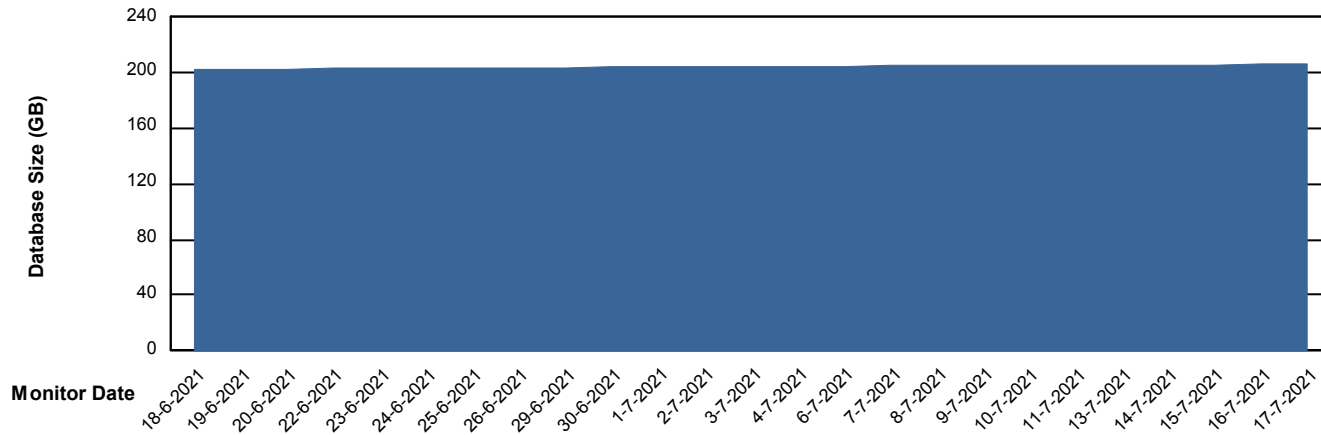

DATABASE SIZE RFLDB_Production

Database growth over last month