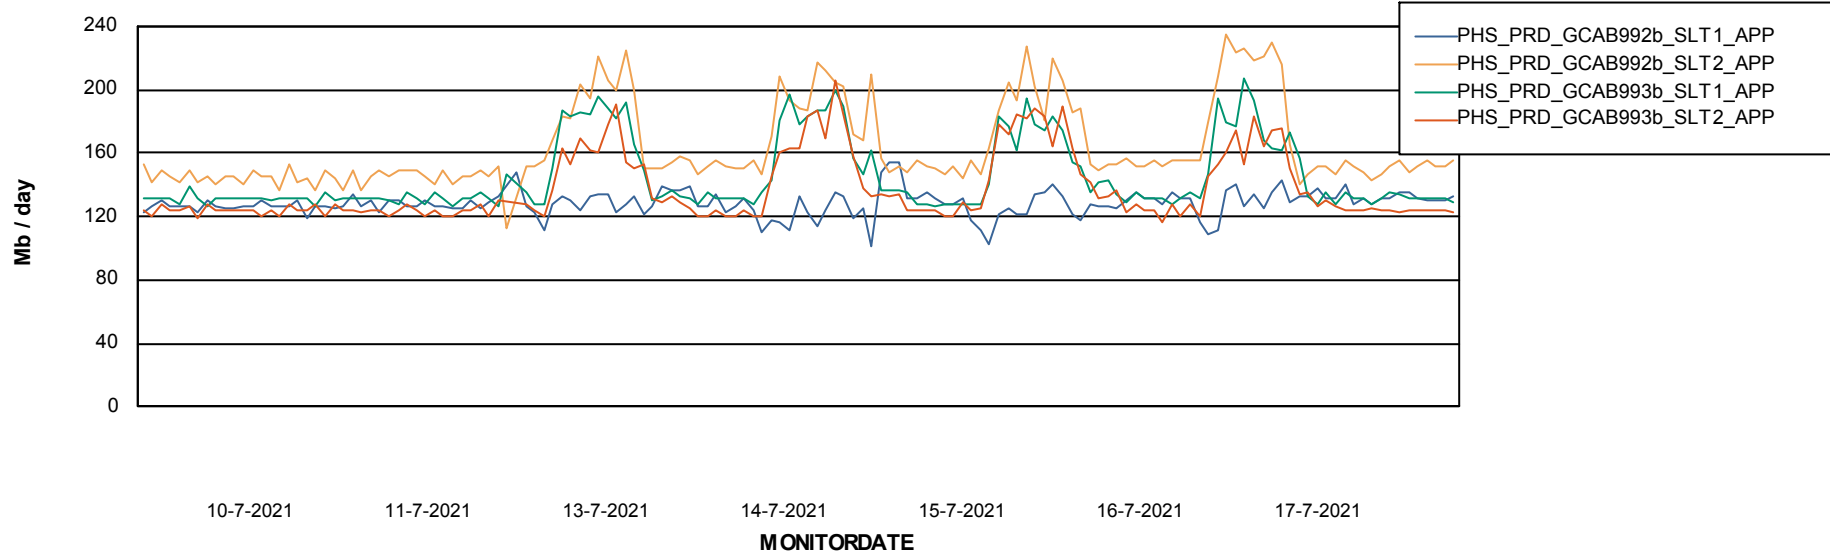

ABSSolute Application Server Services

Avg memory used per ABS Server Service