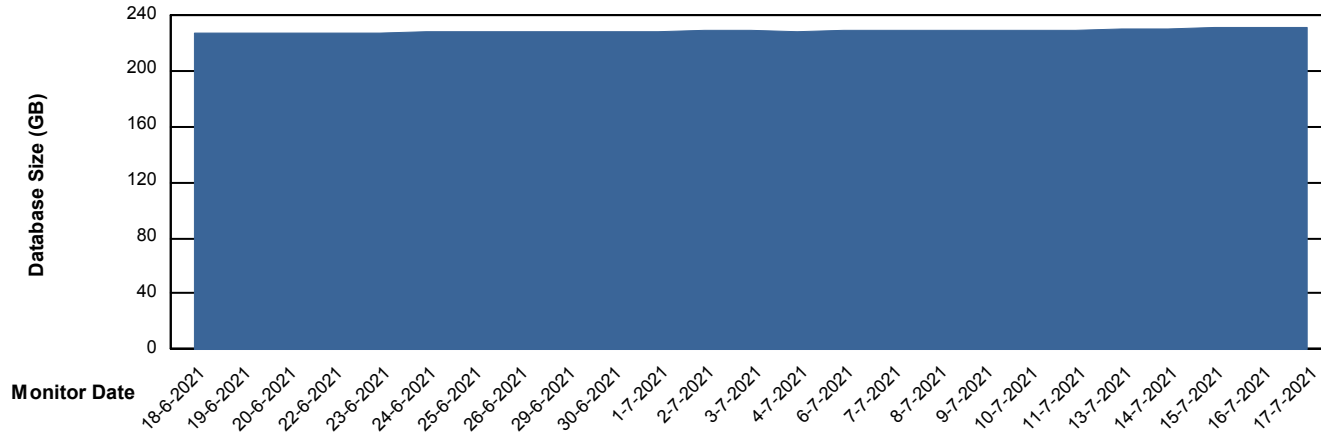

DATABASE SIZE PHSDB_Production

Database growth over last month