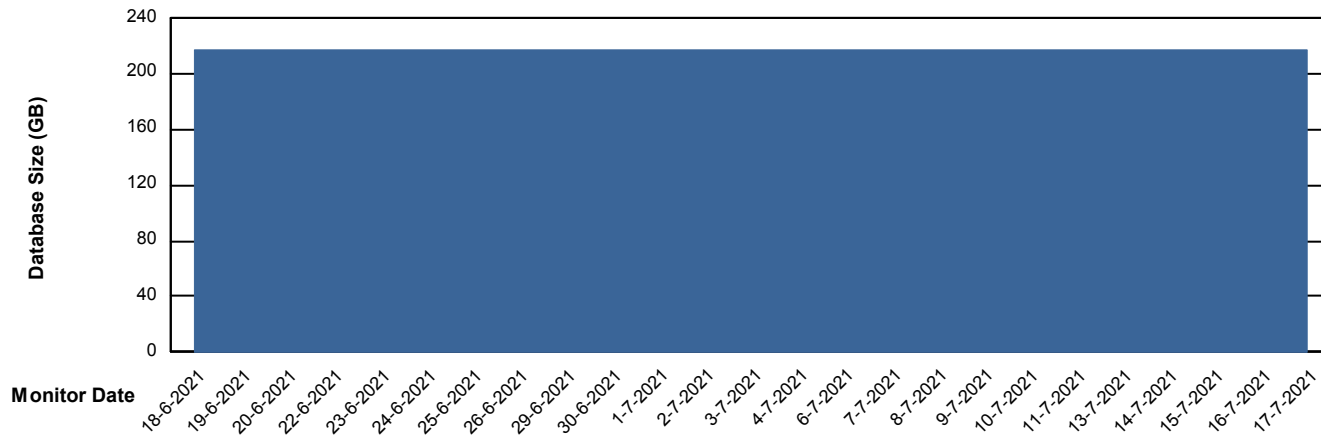

Weekly SLA Customer Report

Customer PHS_Production
Database ID 47

DATABASE SIZE PHSDB_Production

Database growth over last month

DATABASE SIZE PHSDB_Test

Database growth over last month

Weekly SLA Customer Report