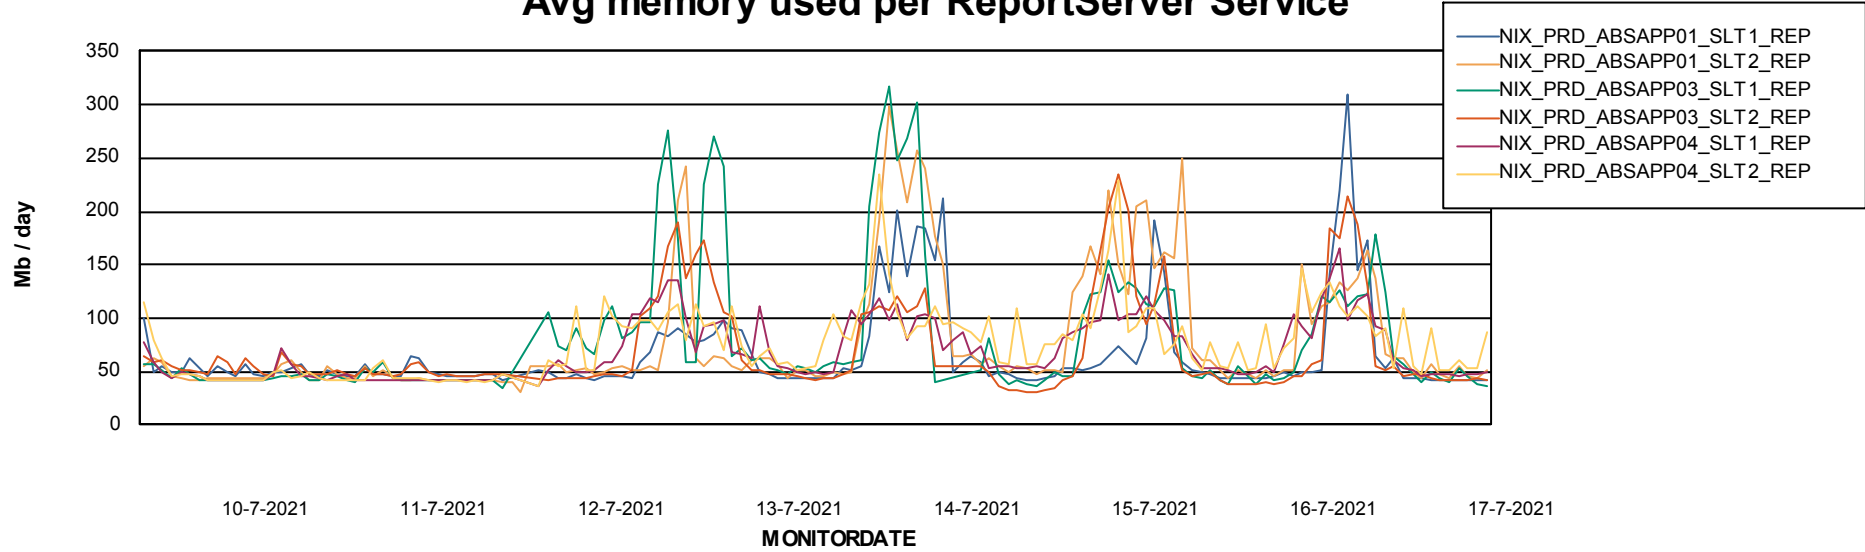

ABSSolute Application ReportServer Services

Avg memory used per ReportServer Service