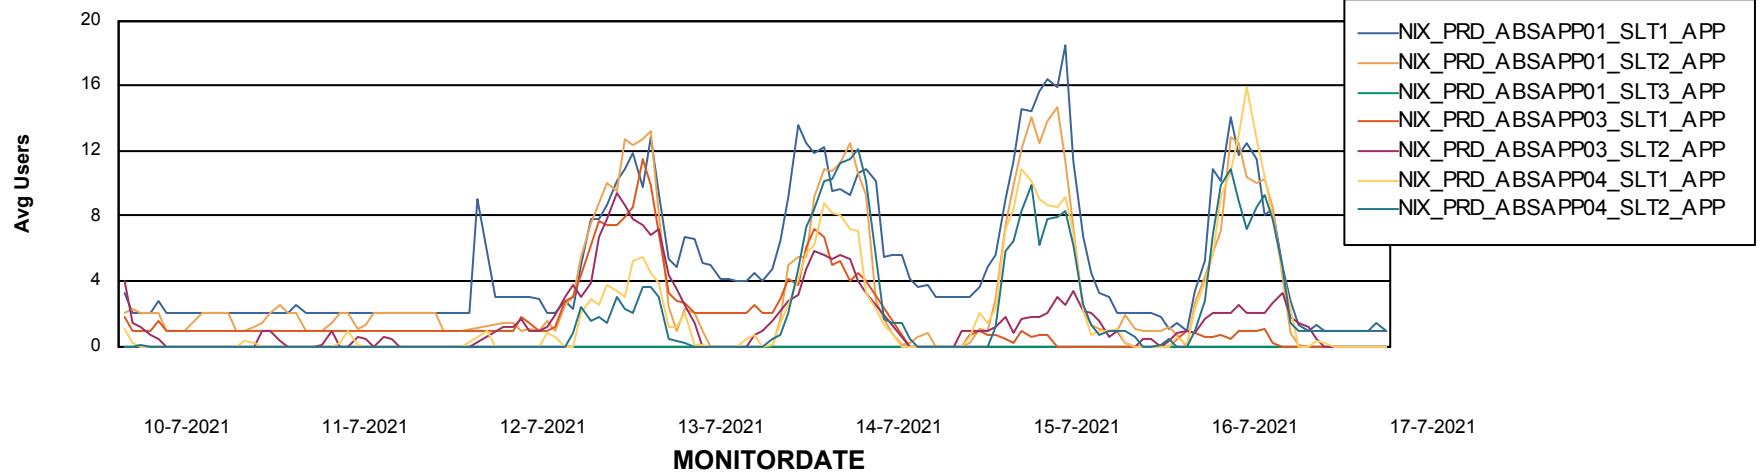

Weekly SLA Customer Report

Customer NIX_Production
Database ID 51

ABSSolute Application Server Services

Avg memory used per ABS Server Service

Avg users per day per ABS server

Weekly SLA Customer Report

Customer NIX_Production
Database ID 51