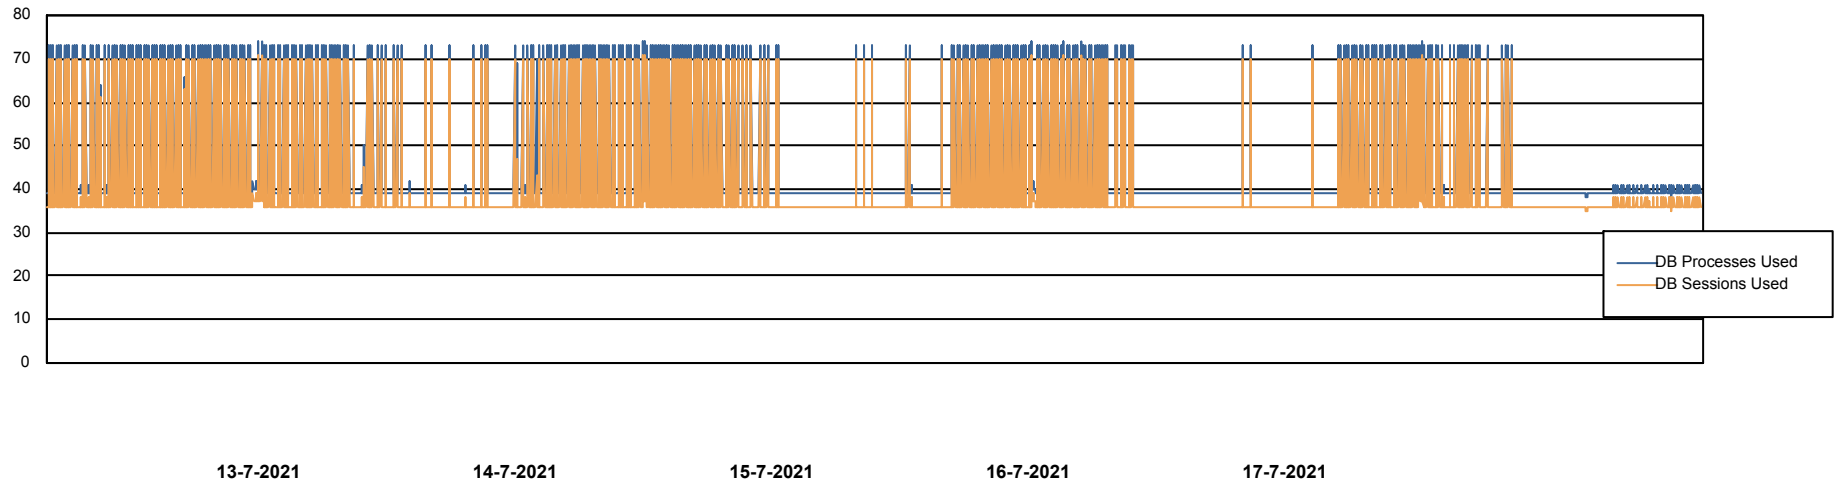

Database Performance NIXDB_Standby