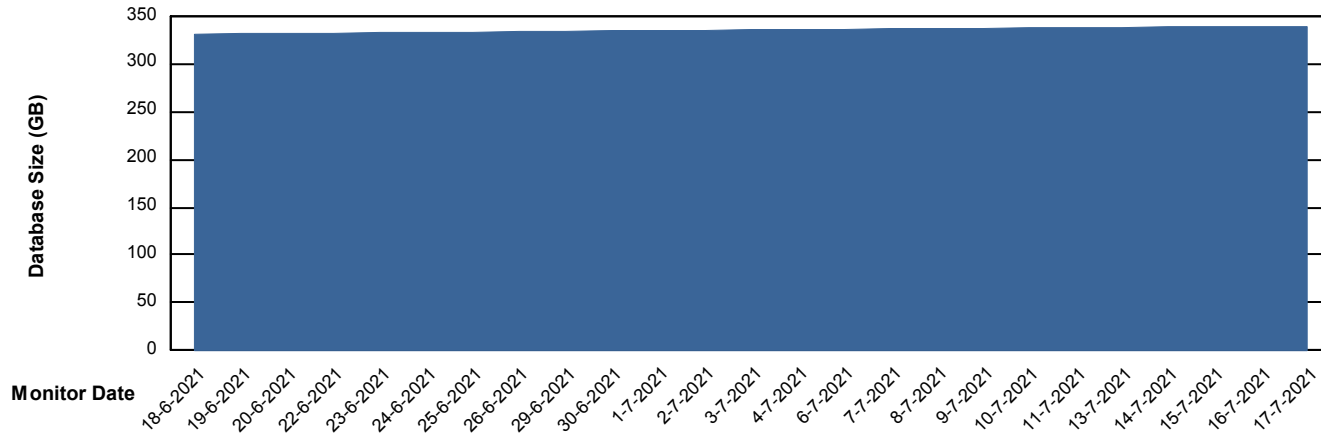

Database Performance NIXDB_Standby

Weekly SLA Customer Report

Customer NIX_Production
Database ID 51

DATABASE SIZE NIXDB_BI

Database growth over last month

DATABASE SIZE NIXDB_Production

Database growth over last month