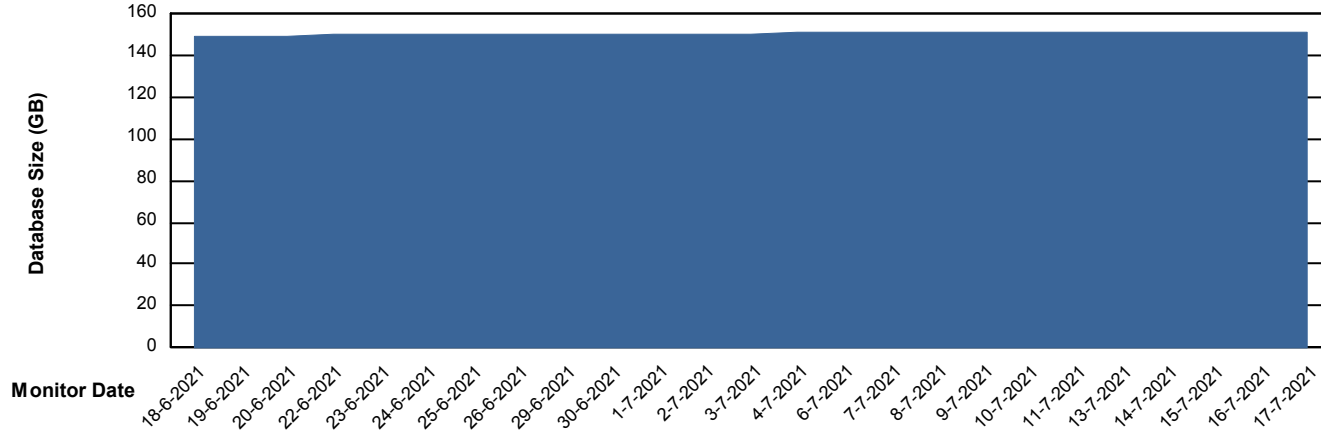

Database Performance NIXDB_Standby

Weekly SLA Customer Report

Customer NIX_Production
Database ID 51

DATABASE SIZE NIXDB_BI

Database growth over last month

DATABASE SIZE NIXDB_Production

Database growth over last month