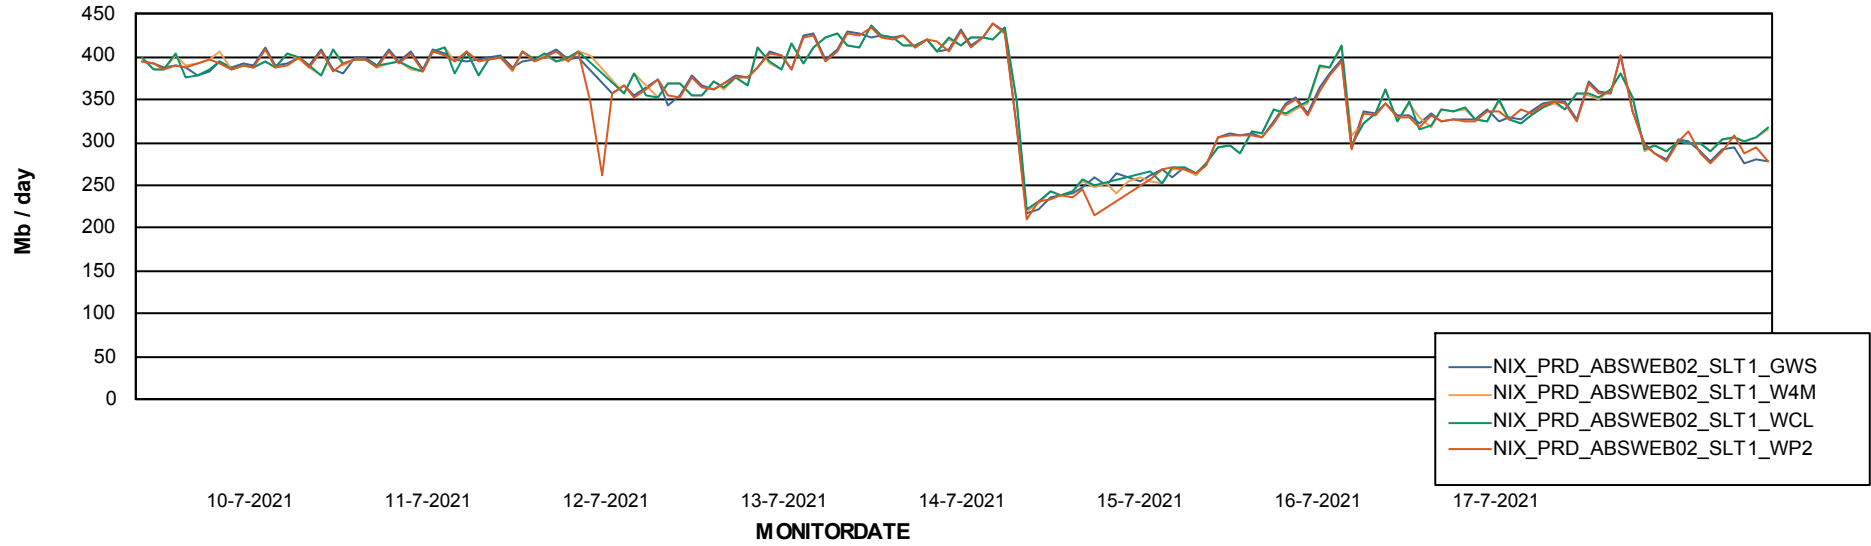

ABSSolute Application ReportServer Services

Avg memory used per ReportServer Service

Weekly SLA Customer Report

Customer NIX_Production
Database ID 51

ABSSolute Web Component Services

Avg memory used per ABS Web component