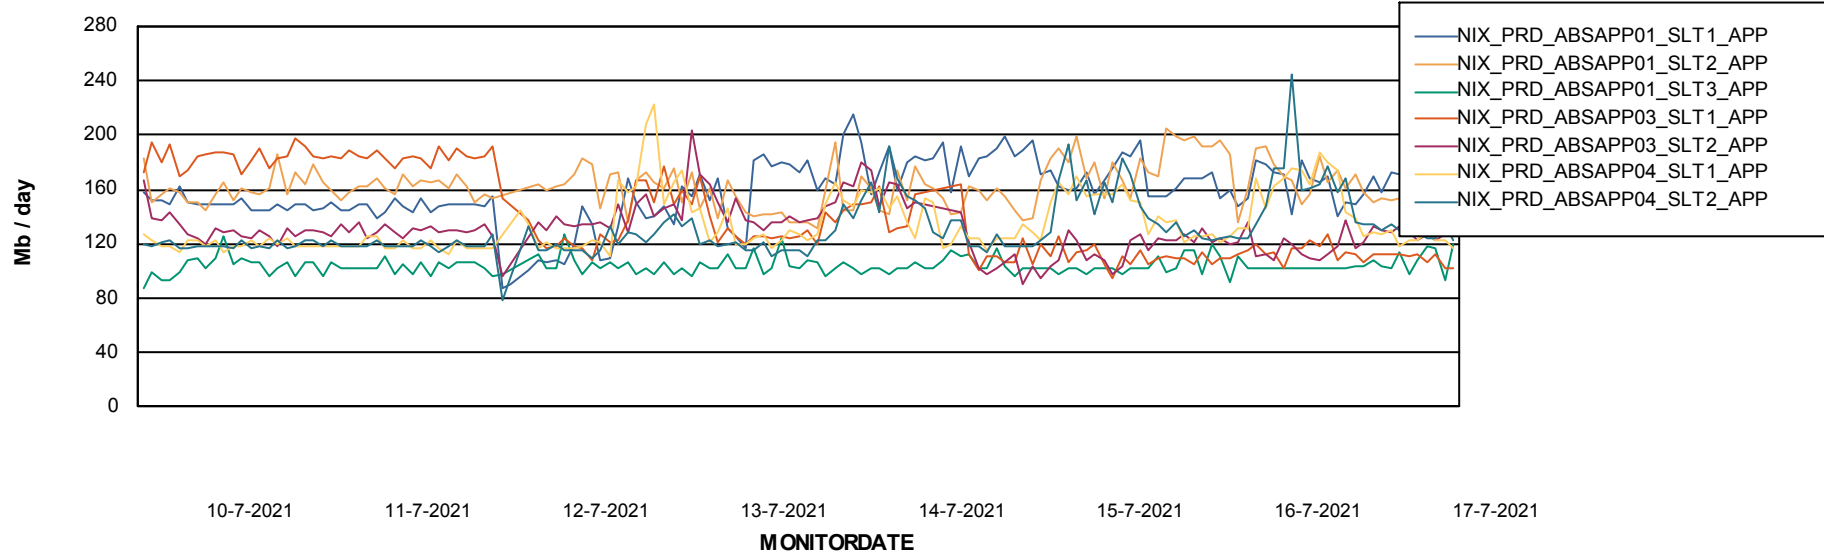

Weekly SLA Customer Report

Customer NIX_Production
Database ID 51

Database Tablespace NIXDB_Production

Date	Tablespace Name	Filesize (Gb)	Usedsize (Gb)	Percentage free
17-7-2021	ABSDATA	192	156	19
	INDX	248	184	26
16-7-2021	ABSDATA	192	156	19
	INDX	248	184	26
15-7-2021	ABSDATA	192	156	19
	INDX	248	184	26
14-7-2021	ABSDATA	185	156	16
	INDX	248	184	26
13-7-2021	ABSDATA	185	155	16
	INDX	248	184	26
11-7-2021	ABSDATA	185	155	16
	INDX	248	183	26

Weekly SLA Customer Report

Customer NIX_Production
Database ID 51

ABSSolute Application Server Services

Avg memory used per ABS Server Service

Avg users per day per ABS server

Weekly SLA Customer Report

Customer NIX_Production
Database ID 51