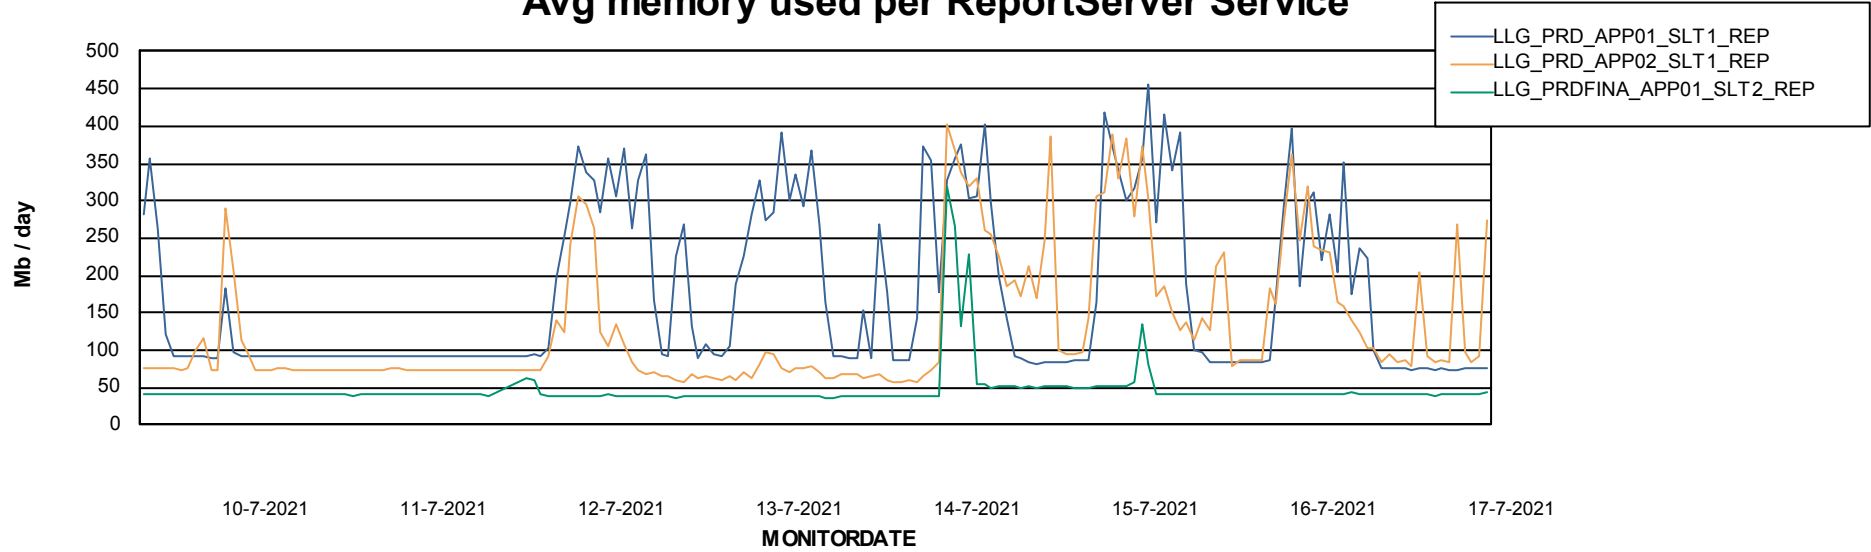

ABSolute Application Server Services

Avg memory used per ReportServer Service