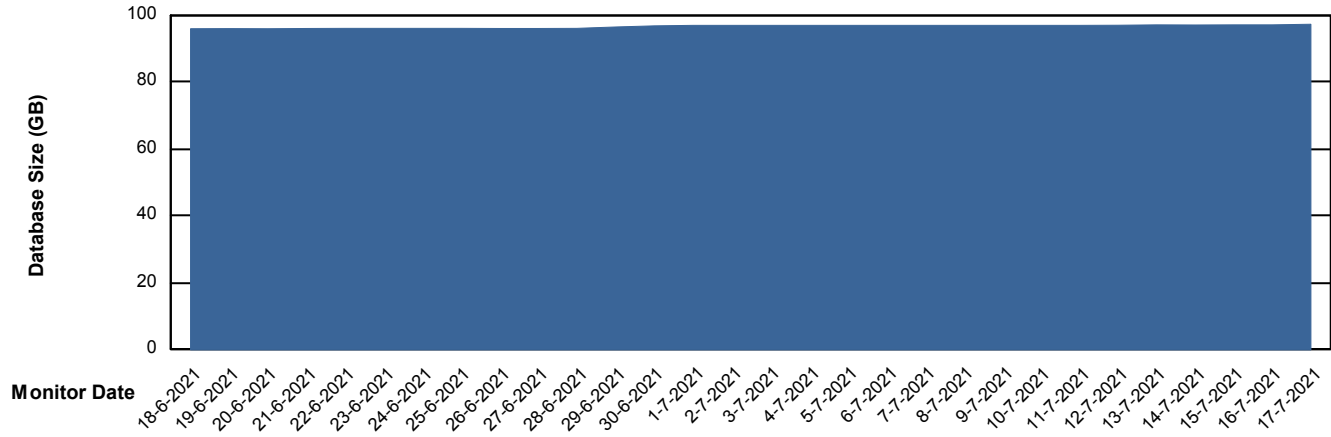

Customer LLG_Production
Database ID 53

Database Performance LLGDB_Standby

Weekly SLA Customer Report

Customer LLG_Production
Database ID 53

DATABASE SIZE LLGDB_BI02

Database growth over last month

DATABASE SIZE LLGDB_Production