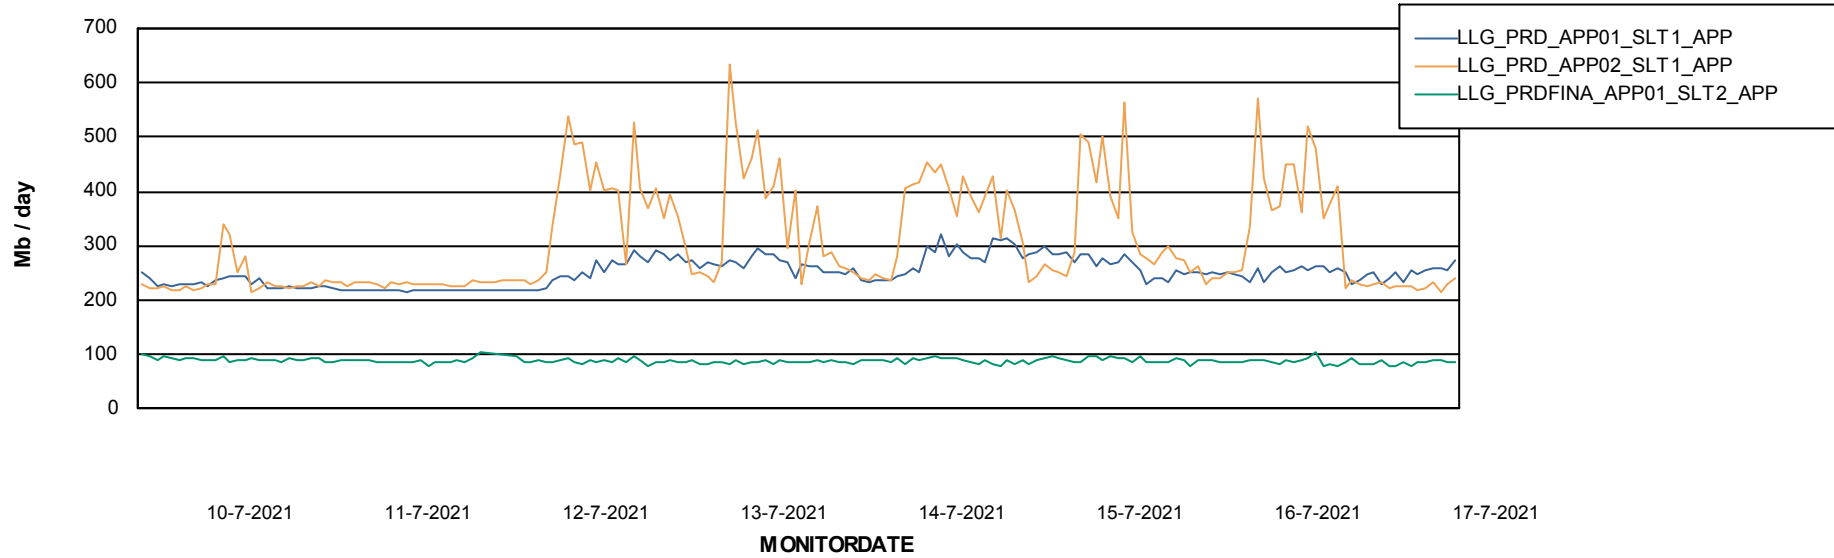

Weekly SLA Customer Report

Customer LLG_Production
Database ID 53

Database Tablespace LLGDB_Production

Date	Tablespace Name	Filesize (Gb)	Usedsize (Gb)	Percentage free
17-7-2021	ABSDATA	114	94	18
	INDX	164	135	18
16-7-2021	ABSDATA	114	94	18
	INDX	164	135	18
15-7-2021	ABSDATA	114	94	18
	INDX	164	135	18
14-7-2021	ABSDATA	114	94	18
	INDX	164	135	18
13-7-2021	ABSDATA	114	94	18
	INDX	164	135	18
12-7-2021	ABSDATA	114	94	18
	INDX	160	135	16
11-7-2021	ABSDATA	114	94	18
	INDX	160	135	16

Weekly SLA Customer Report

Customer LLG_Production
Database ID 53

ABSSolute Application Server Services

Avg memory used per ABS Server Service

Weekly SLA Customer Report

Customer LLG_Production
Database ID 53