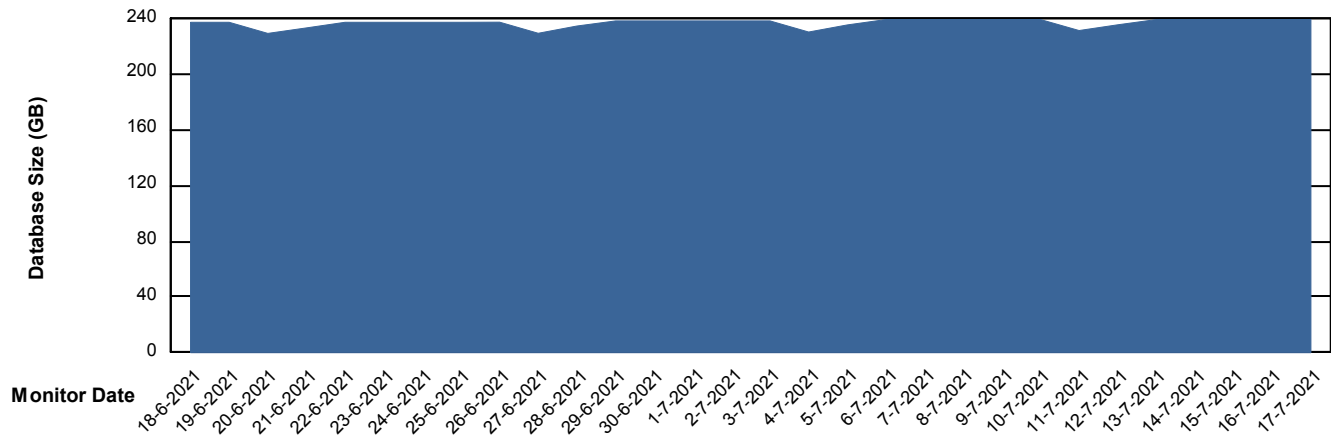

DATABASE SIZE LLGDB_Production

Database growth over last month