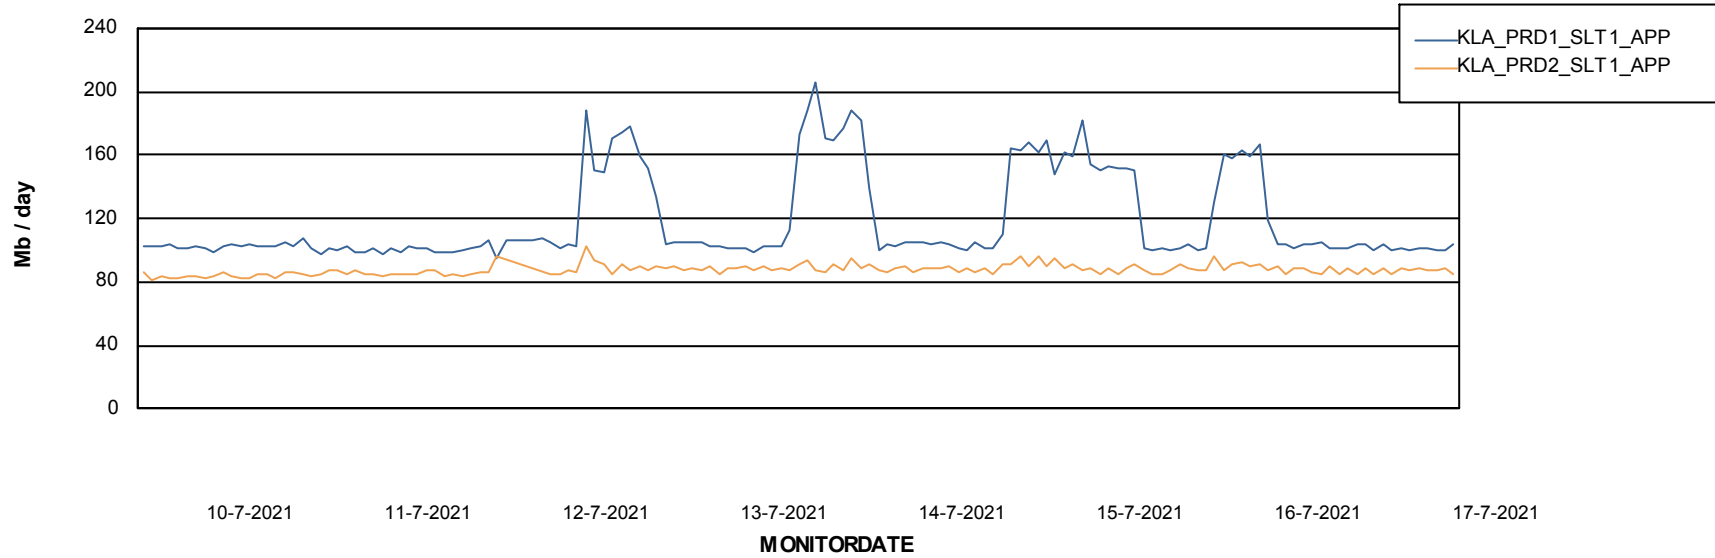

ABSSolute Application Server Services

Avg memory used per ABS Server Service