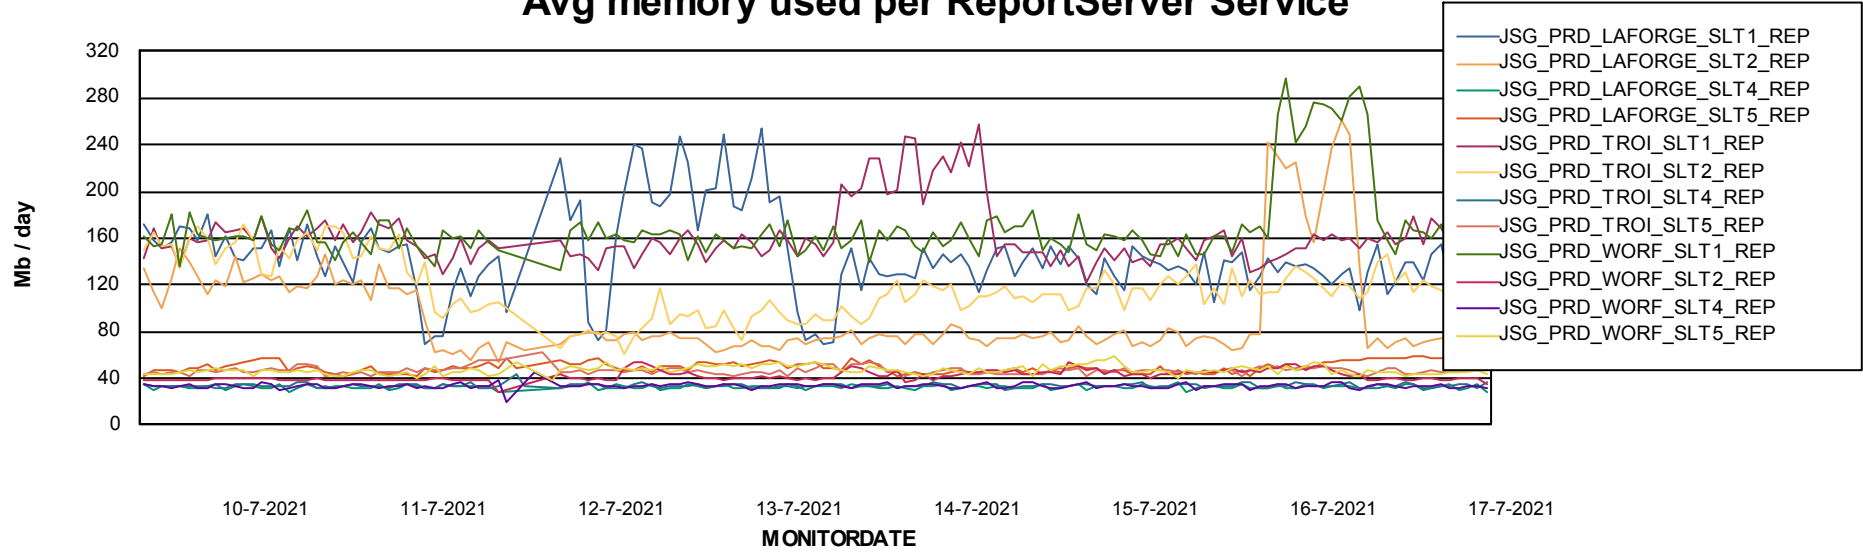

Avg memory used per ABS Server Service

Avg users per day per ABS server

Weekly SLA Customer Report

Customer JSG_Production
Database ID 102

ABSSolute Application ReportServer Services

Avg memory used per ReportServer Service