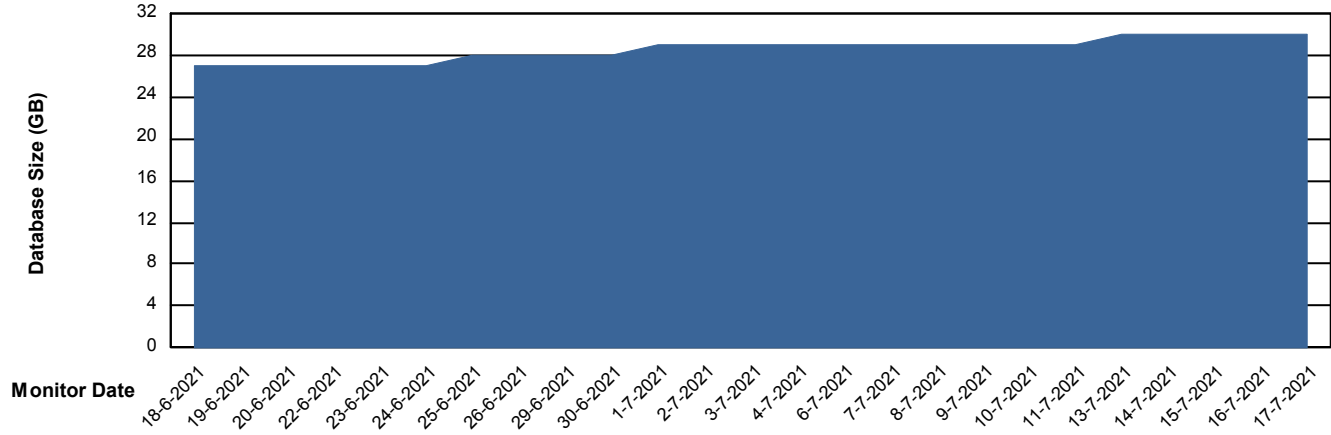

Weekly SLA Customer Report

Customer JSG_Production
Database ID 102

Database Performance JSG_PRD_YAR

Weekly SLA Customer Report

Customer JSG_Production
Database ID 102

DATABASE SIZE JSG_PRD_PICARD_DB

Database growth over last month