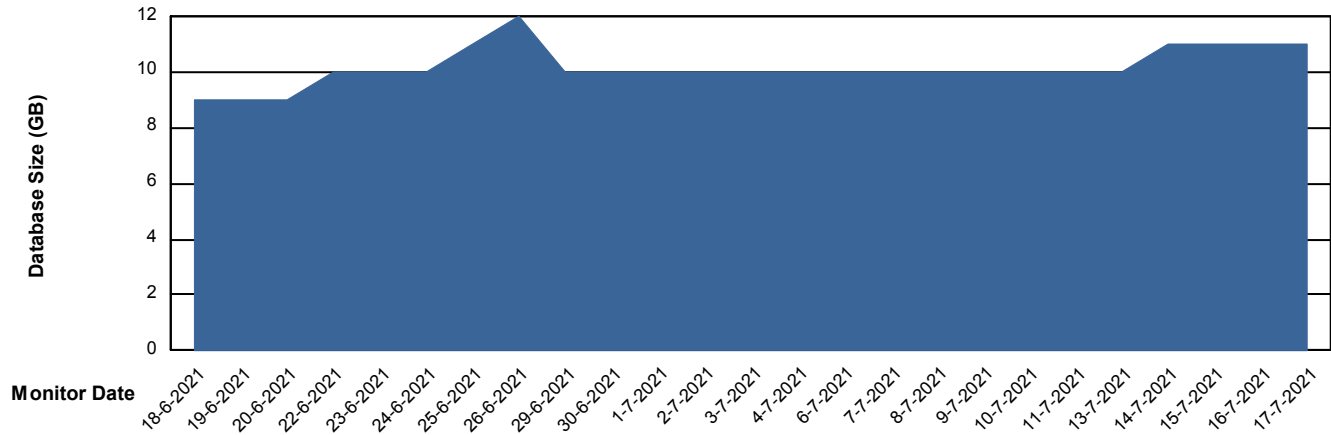

DATABASE SIZE JSG_PRD_YAR

Database growth over last month