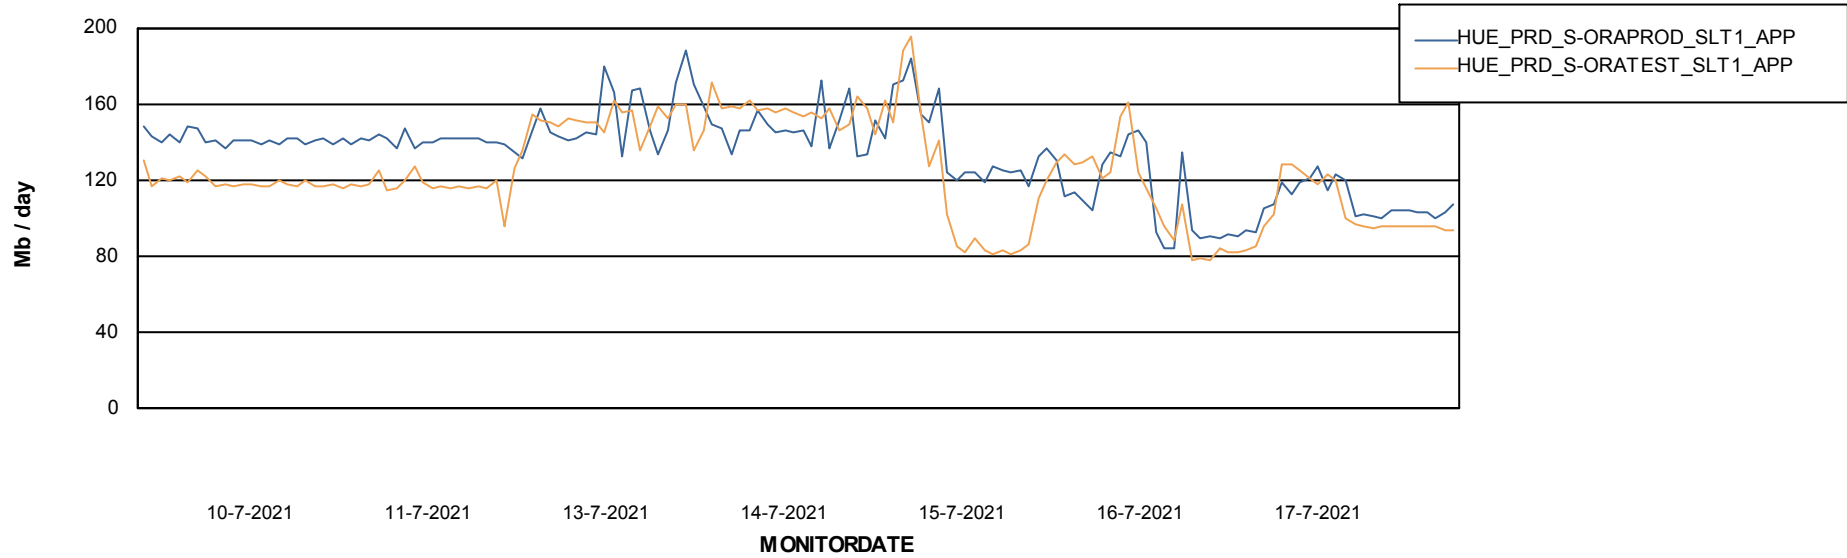

ABSSolute Application Server Services

Avg memory used per ABS Server Service