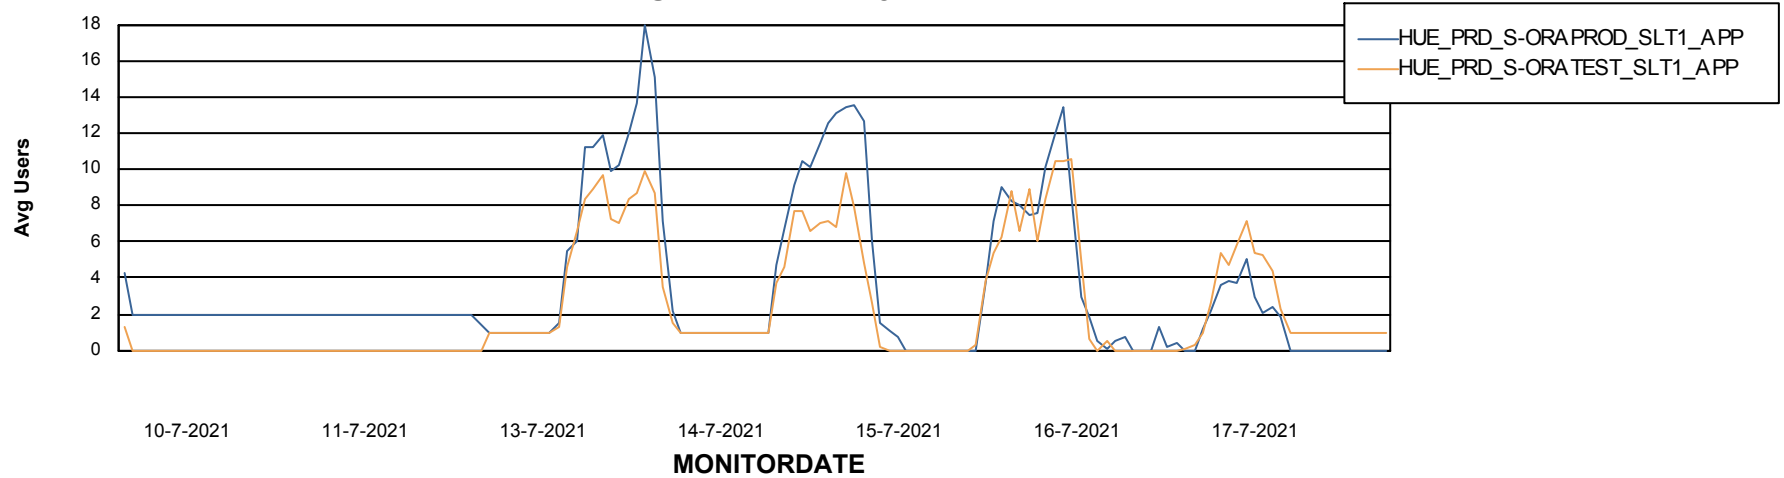

Weekly SLA Customer Report

Customer HUE_Production
Database ID 104

ABSSolute Application Server Services

Avg memory used per ABS Server Service

Avg users per day per ABS server

Weekly SLA Customer Report

Customer HUE_Production
Database ID 104