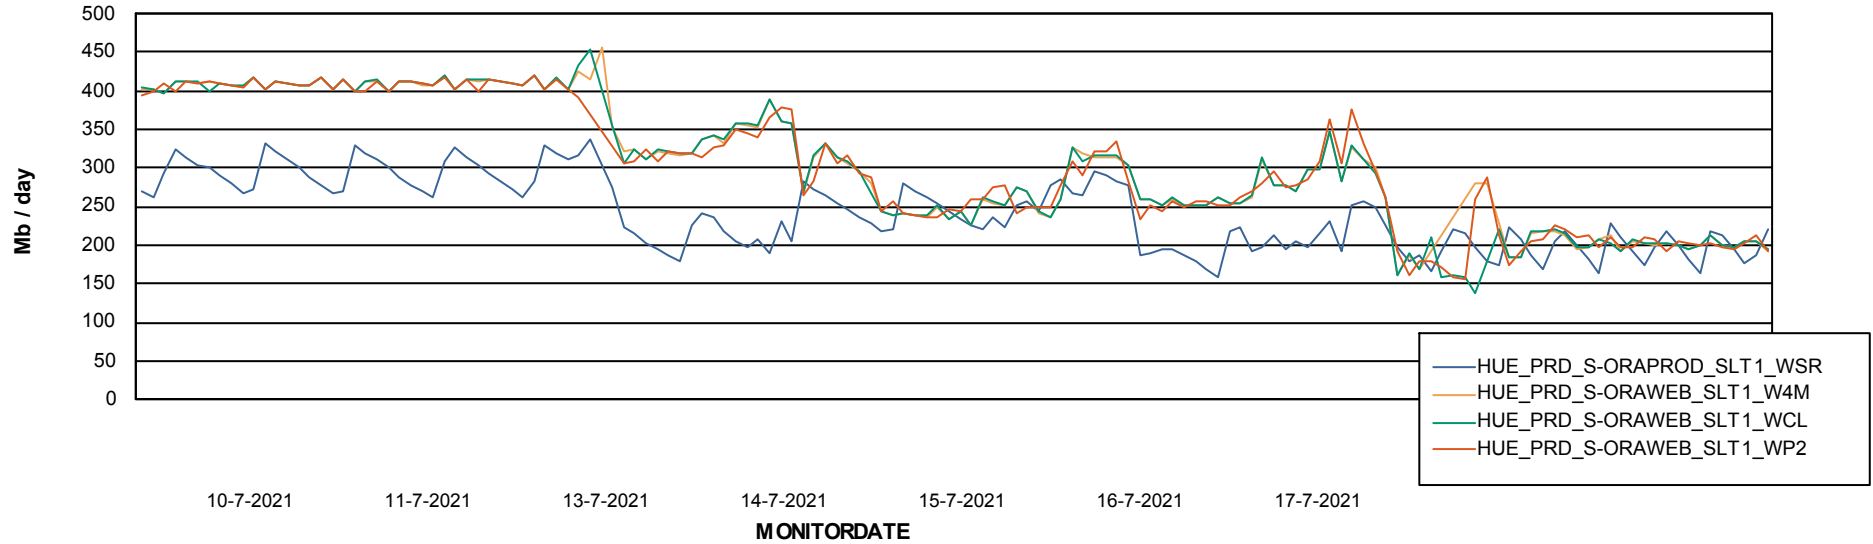

ABSSolute Application ReportServer Services

Avg memory used per ReportServer Service

Weekly SLA Customer Report

Customer HUE_Production
Database ID 104

ABSSolute Web Component Services

Avg memory used per ABS Web component