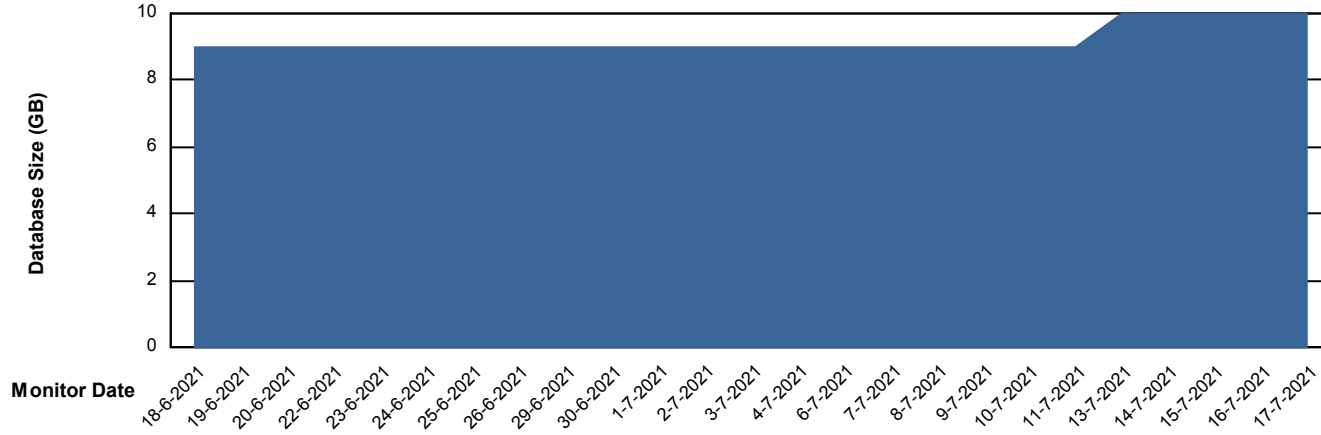

DATABASE SIZE HUE_PRD_S-ORABI_DB

Database growth over last month