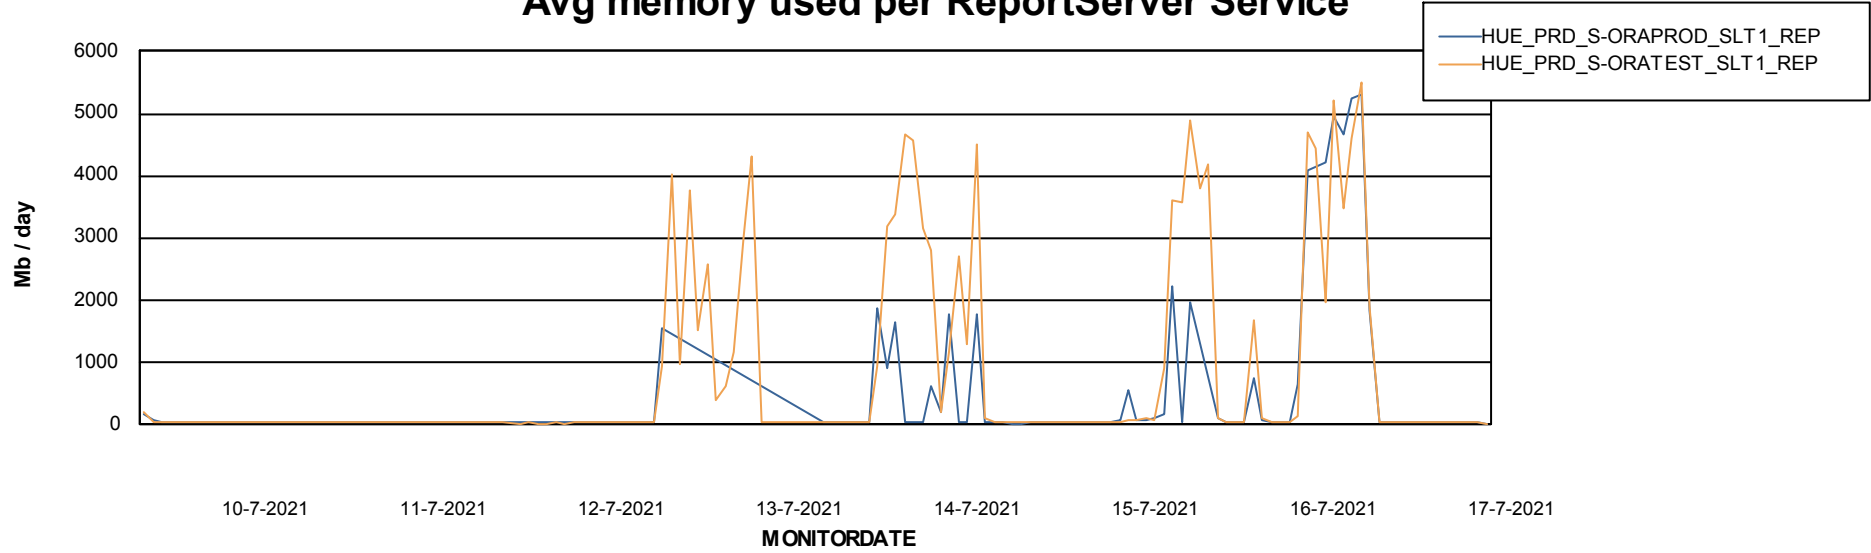

ABSSolute Application ReportServer Services

Avg memory used per ReportServer Service