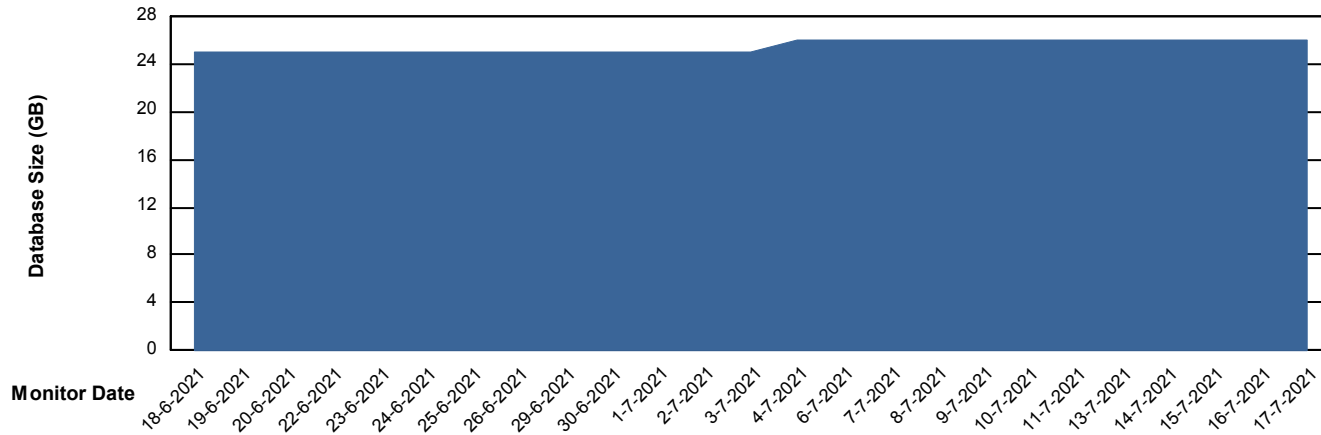

DATABASE SIZE HUE_PRD_S-ORAPROD_DB

Database growth over last month