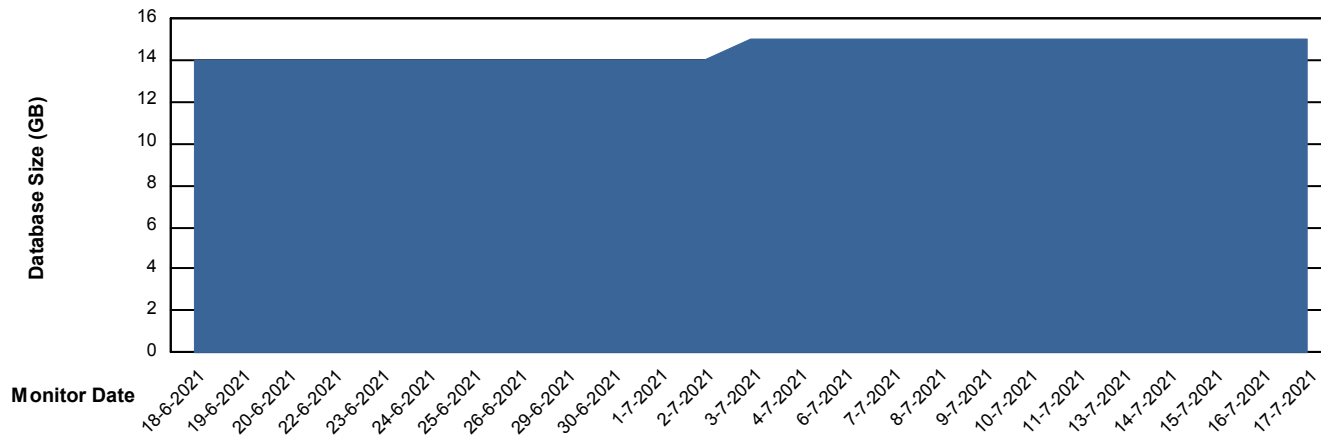

DATABASE SIZE EUT_URM_PRD_URVINA26_DB

Database growth over last month