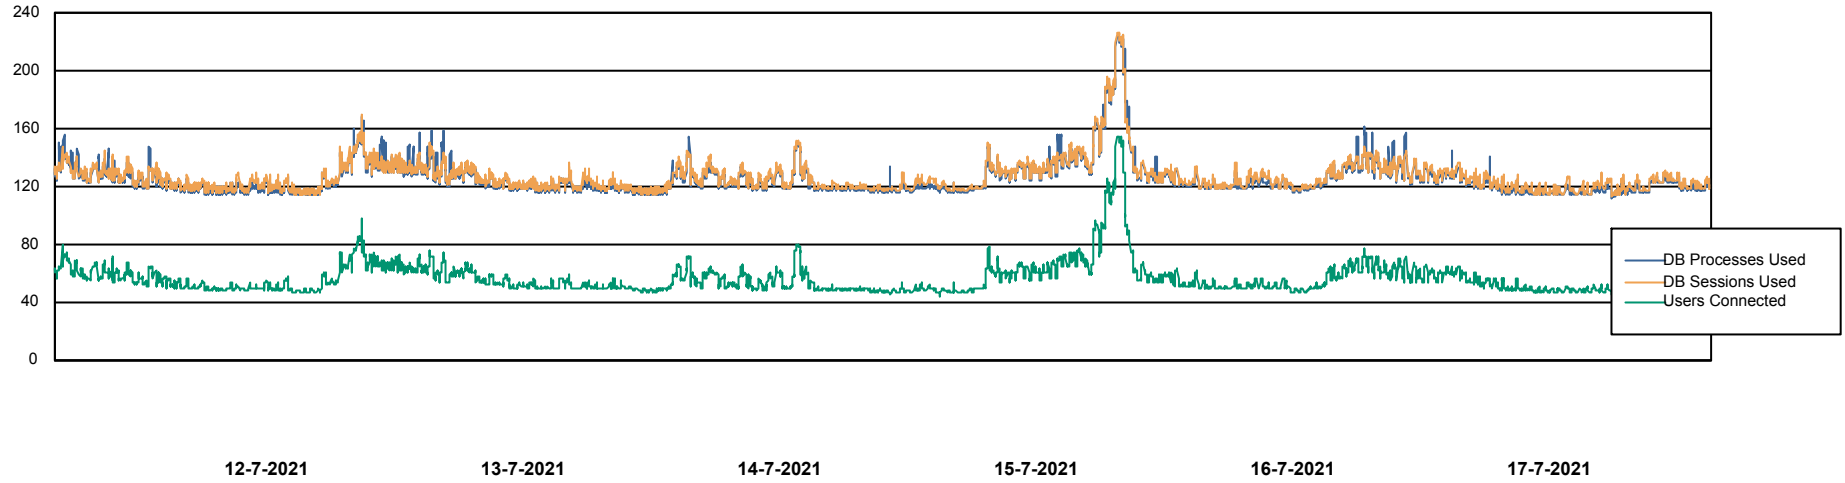

Database Performance ELJDB_Production