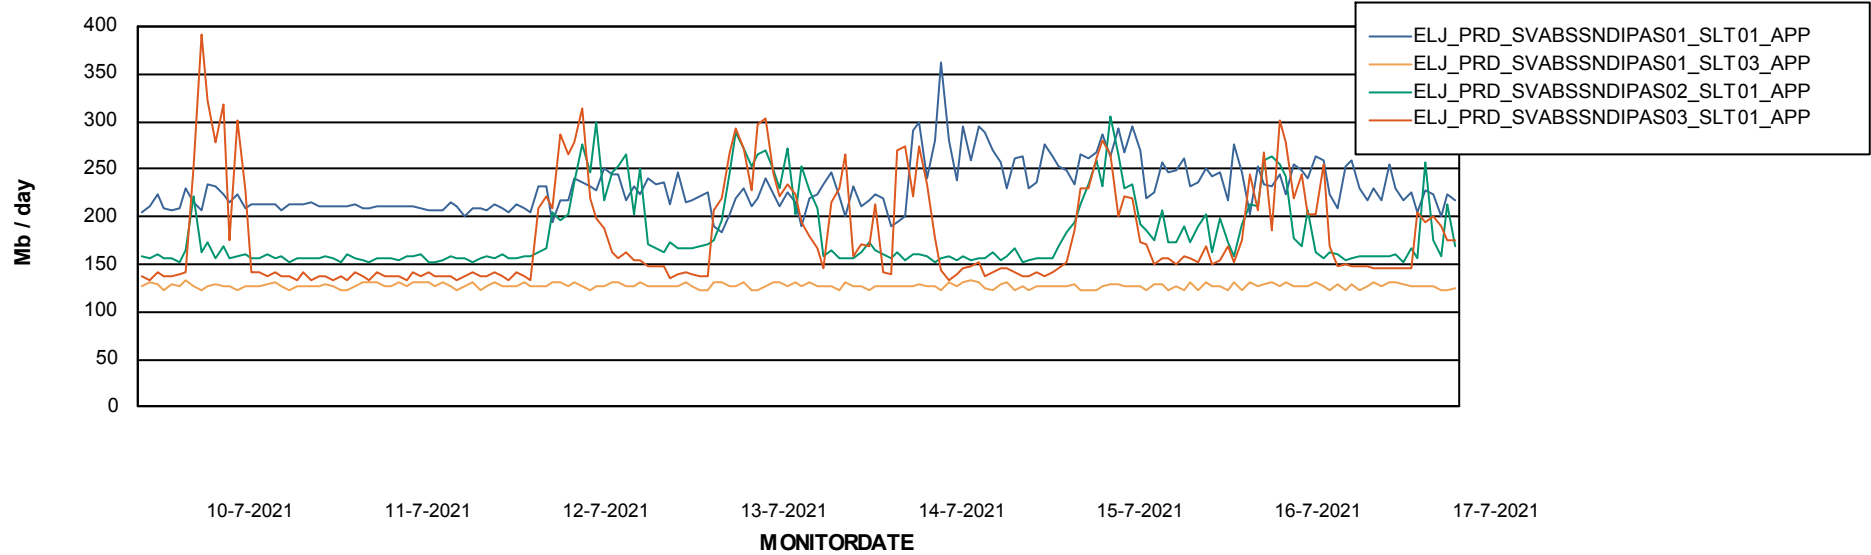

BI Status and last ETL error for ELJDB_PRD_BI

	zo 11/7/2021	ma 12/7/2021	di 13/7/2021	wo 14/7/2021	do 15/7/2021	vr 16/7/2021	za 17/7/2021
ABS DataWarehouse ETL Health	OK	OK	OK	OK	OK	OK	OK
ABS DWHStaging ETL Health	OK	OK	OK	OK	OK	OK	OK

Weekly SLA Customer Report

Customer ELJ Production
Database ID 72

ABSSolute Application Server Services

Avg memory used per ABS Server Service

Avg users per day per ABS server

Weekly SLA Customer Report

Customer ELJ Production
Database ID 72