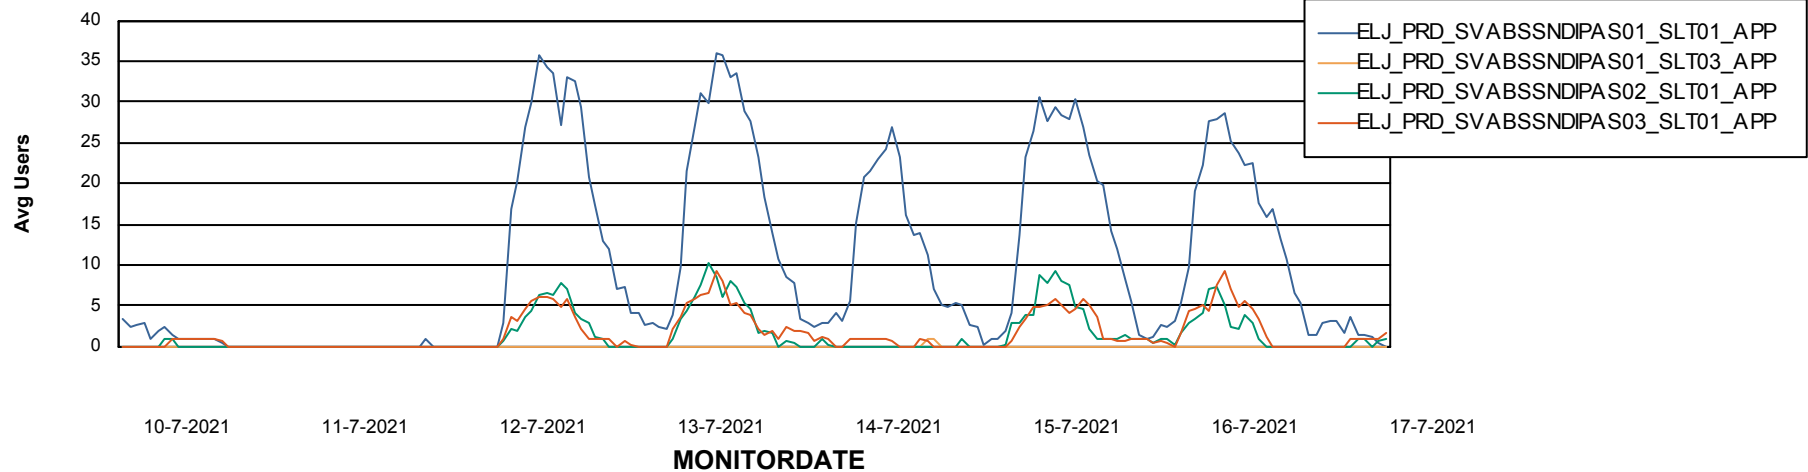

Weekly SLA Customer Report

Customer ELJ Production
Database ID 72

ABSSolute Application Server Services

Avg memory used per ABS Server Service

Avg users per day per ABS server

Weekly SLA Customer Report

Customer ELJ Production
Database ID 72