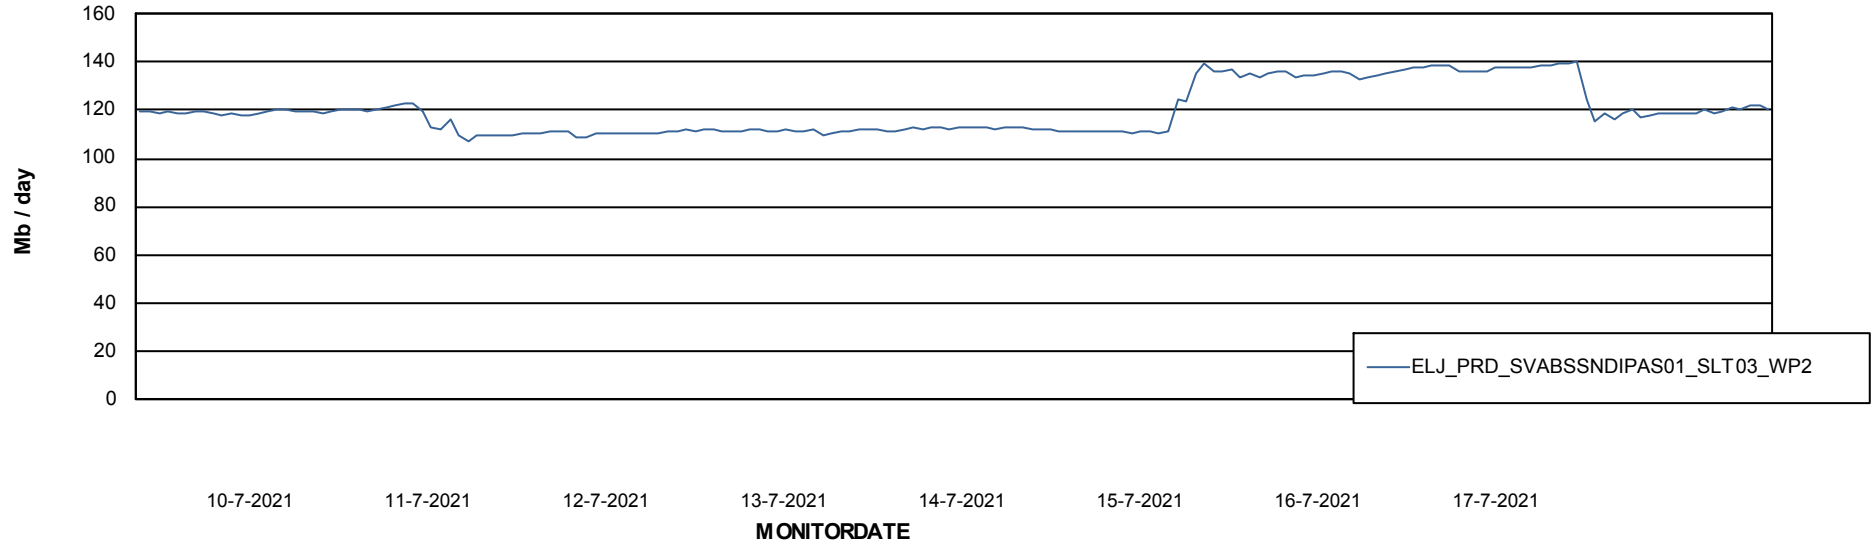

ABSSolute Application ReportServer Services

Avg memory used per ReportServer Service

Weekly SLA Customer Report

Customer ELJ Production
Database ID 72

ABSSolute Web Component Services

Avg memory used per ABS Web component