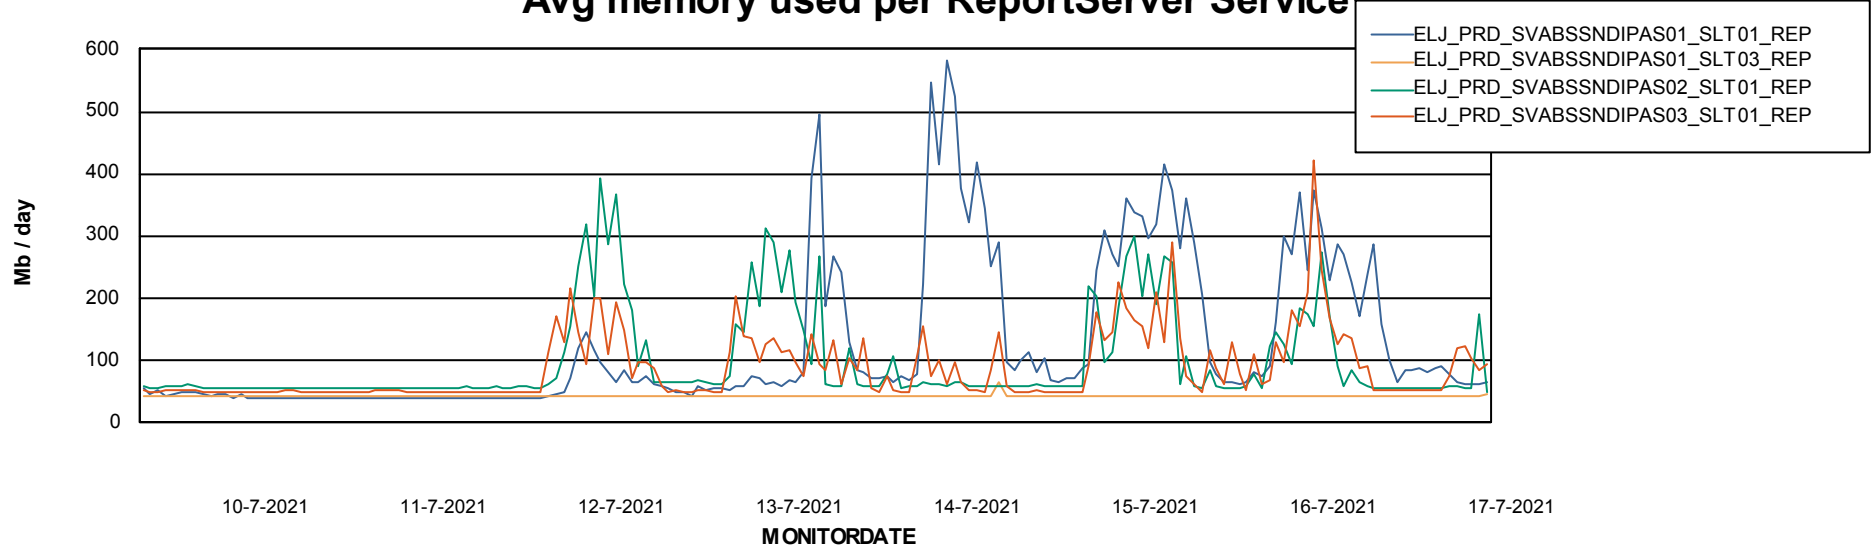

ABSSolute Application ReportServer Services

Avg memory used per ReportServer Service