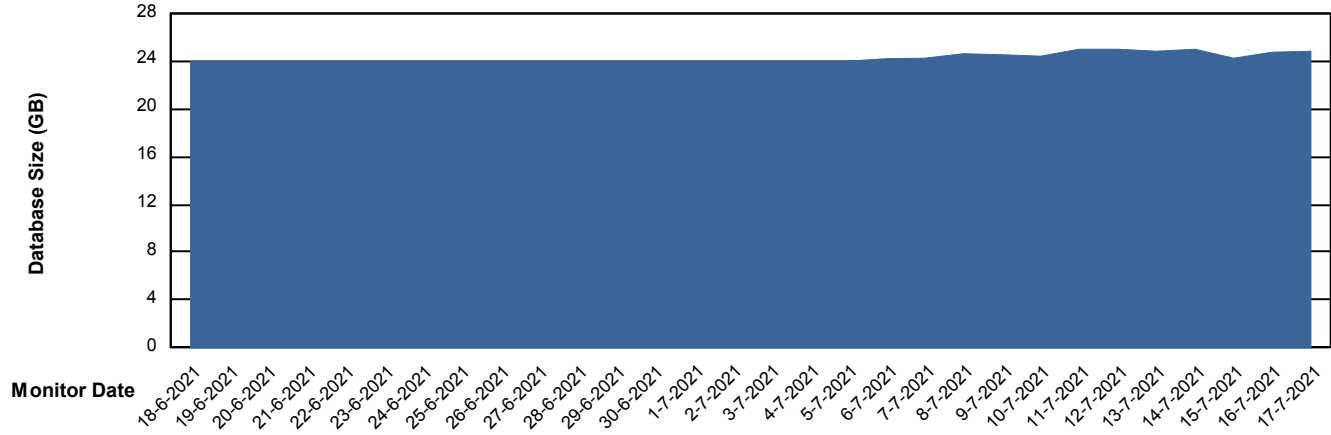

Weekly SLA Customer Report

Customer ELJ Production
Database ID 72

Database Performance ELJDB_Production

Weekly SLA Customer Report

Customer ELJ Production
Database ID 72

Database Performance ELJDB_Standby

Weekly SLA Customer Report

Customer ELJ Production
Database ID 72

DATABASE SIZE ELJDB_PRD_BI

Database growth over last month

DATABASE SIZE ELJDB_Production

Database growth over last month

Weekly SLA Customer Report

Customer ELJ Production
 Database ID 72