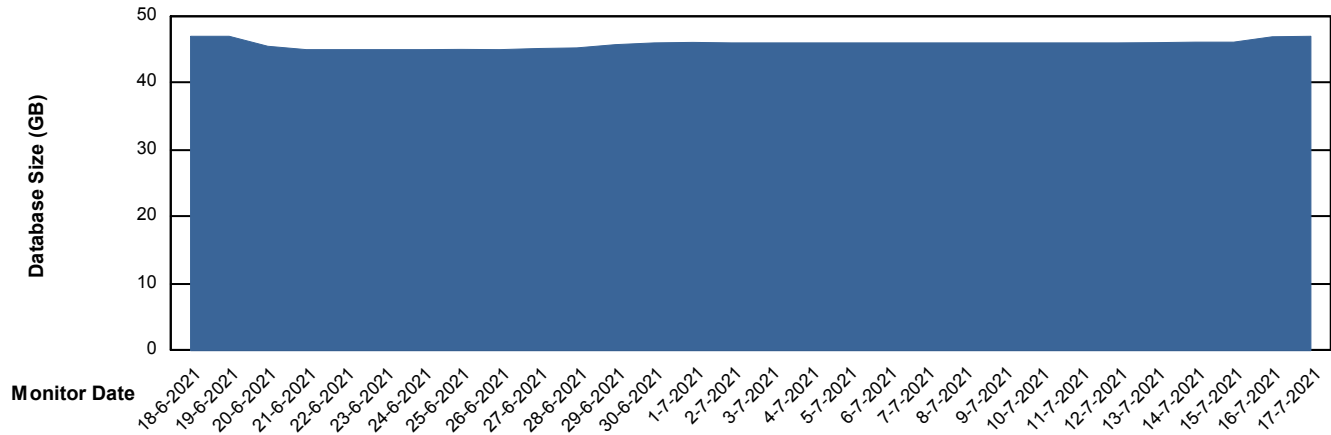

Customer ELJ Production
Database ID 72

DATABASE SIZE ELJDB_PRD_BI

Database growth over last month

DATABASE SIZE ELJDB_Production

Database growth over last month

Weekly SLA Customer Report

Customer ELJ Production
 Database ID 72

Database Tablespace ELJDB_PRD_BI

Date	Tablespace Name	Filesize (Gb)	Usedsize (Gb)	Percentage free
17-7-2021	ABSDATA	12	9	25
	INDX	14	11	21
16-7-2021	ABSDATA	12	9	25
	INDX	14	11	21
15-7-2021	ABSDATA	12	9	25
	INDX	14	11	21
14-7-2021	ABSDATA	12	9	25
	INDX	14	11	21
13-7-2021	ABSDATA	12	9	25
	INDX	14	11	21
12-7-2021	ABSDATA	12	9	25
	INDX	14	11	21
11-7-2021	ABSDATA	12	9	25
	INDX	14	11	21