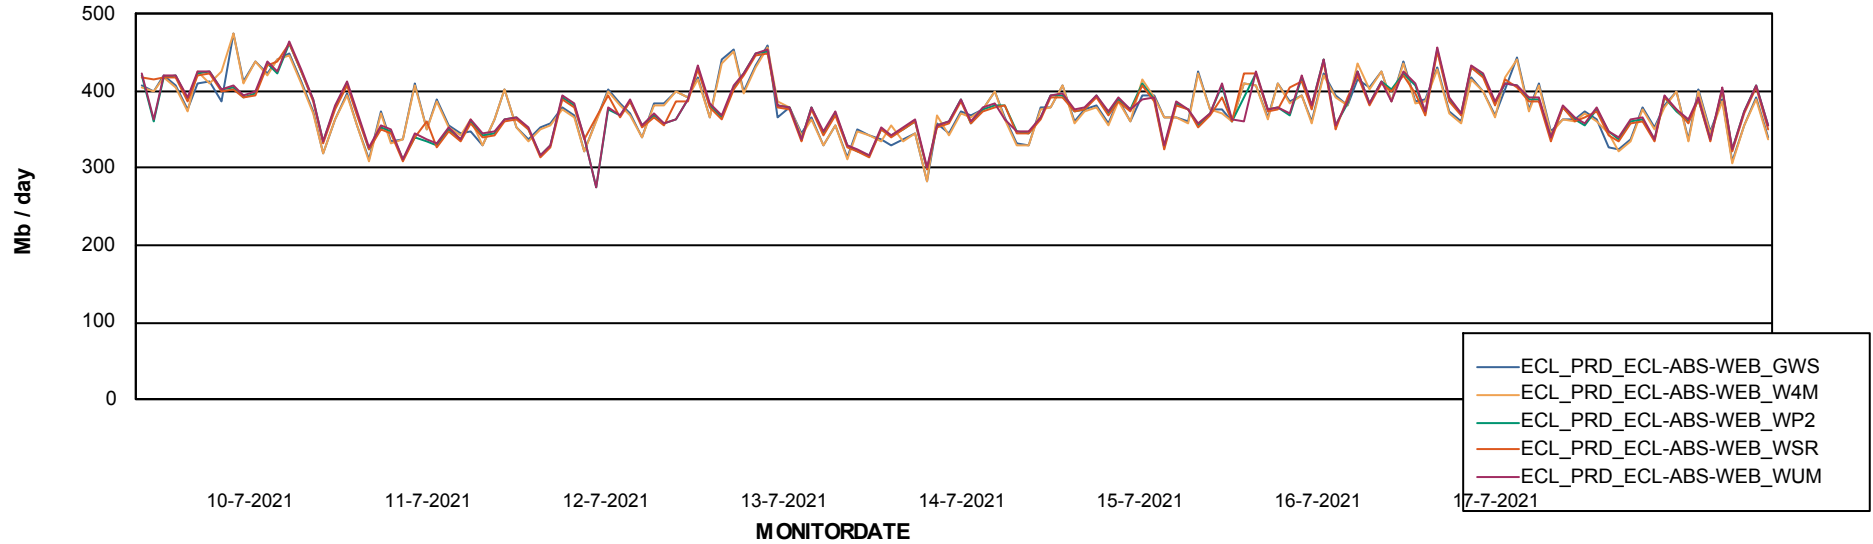

ABSSolute Application ReportServer Services

Avg memory used per ReportServer Service

Weekly SLA Customer Report

Customer ECL_Production
Database ID 77

ABSolute Web Component Services

Avg memory used per ABS Web component