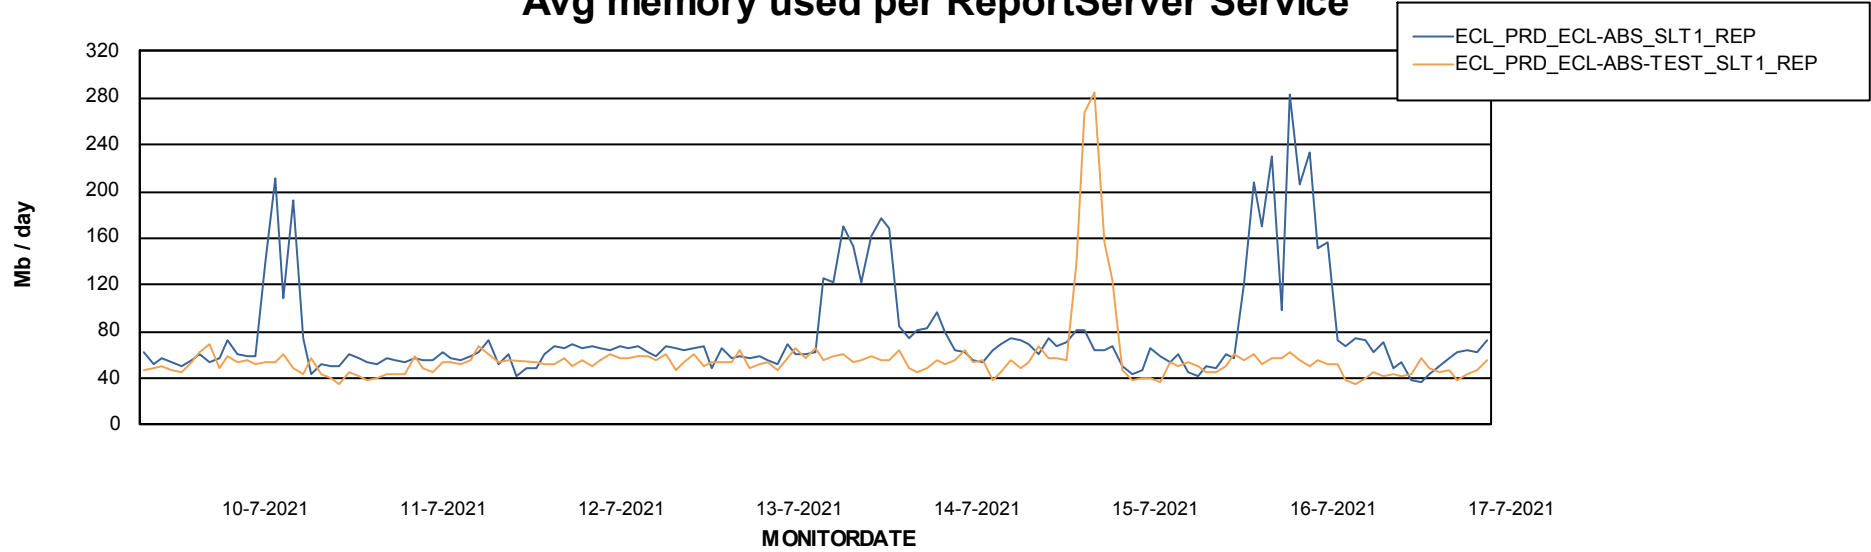

ABSSolute Application ReportServer Services

Avg memory used per ReportServer Service