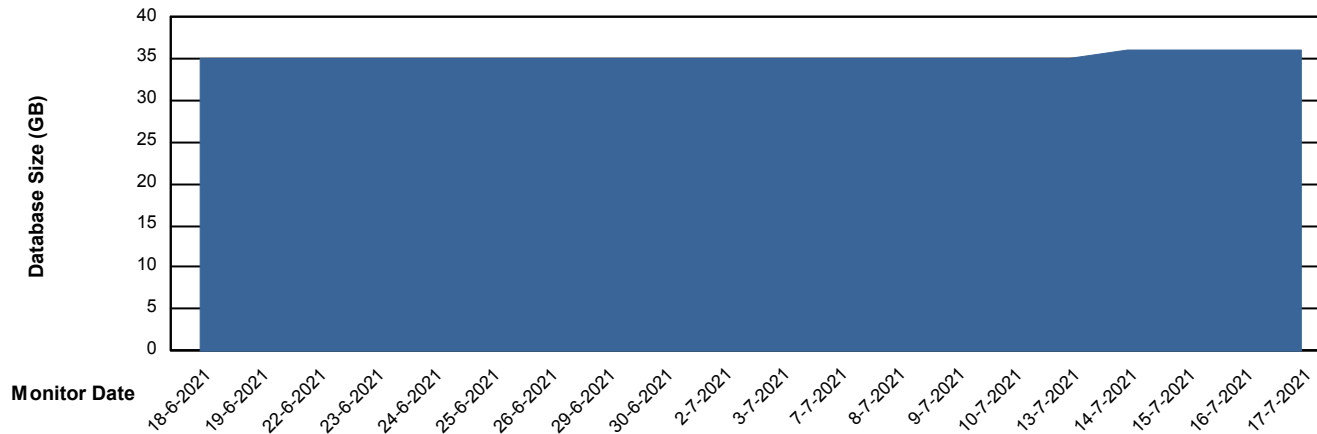

Weekly SLA Customer Report

Customer ECL_Production
 Database ID 77

Harddisk Usage ECL_PRD_ECL-ABS-WEB

	Free disk space on C: (%)	Total disk space on C: (Gb)	Used disk space on C: (Gb)
17-7-2021	62	127	48
16-7-2021	62	127	48
15-7-2021	63	127	47
14-7-2021	53	127	59
13-7-2021	47	127	67
11-7-2021	48	127	66

DATABASE SIZE ECLDB_Production

Database growth over last month

Weekly SLA Customer Report

Customer ECL_Production
 Database ID 77

Database Tablespace ECLDB_Production

Date	Tablespace Name	Filesize (Gb)	Usedsize (Gb)	Percentage free
17-7-2021	ABSDATA	40	33	18
	INDX	8	3	58
16-7-2021	ABSDATA	40	33	18
	INDX	8	3	58
15-7-2021	ABSDATA	40	33	18
	INDX	8	3	58
14-7-2021	ABSDATA	40	33	18
	INDX	8	3	59
13-7-2021	ABSDATA	40	33	18
	INDX	8	3	59