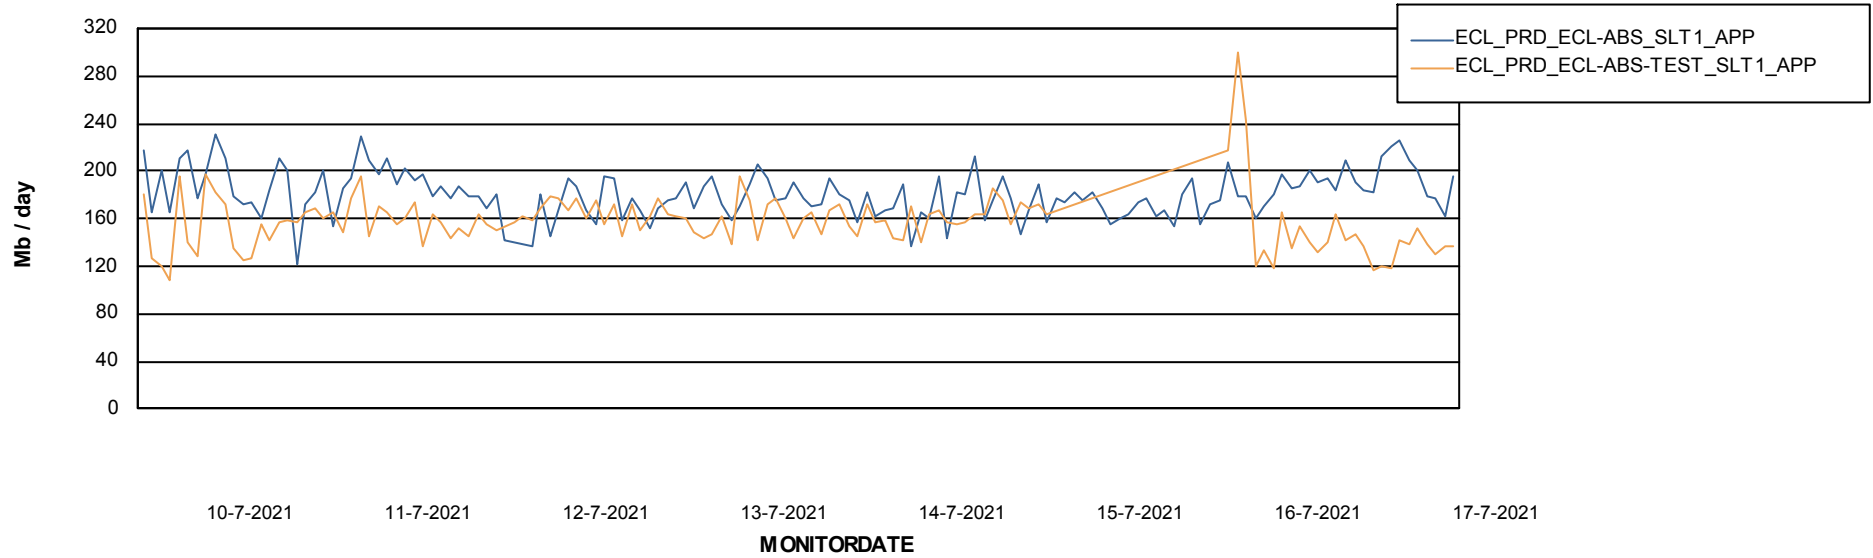

DATABASE SIZE ECLDB_Production

Database growth over last month

Weekly SLA Customer Report

Customer ECL_Production
 Database ID 77

Database Tablespace ECLDB_Production

Date	Tablespace Name	Filesize (Gb)	Usedsize (Gb)	Percentage free
17-7-2021	ABSDATA	40	33	18
	INDX	8	3	58
16-7-2021	ABSDATA	40	33	18
	INDX	8	3	58
15-7-2021	ABSDATA	40	33	18
	INDX	8	3	58
14-7-2021	ABSDATA	40	33	18
	INDX	8	3	59
13-7-2021	ABSDATA	40	33	18
	INDX	8	3	59

Weekly SLA Customer Report

Customer ECL_Production
Database ID 77

ABSSolute Application Server Services

Avg memory used per ABS Server Service

Avg users per day per ABS server

Weekly SLA Customer Report

Customer ECL_Production
Database ID 77