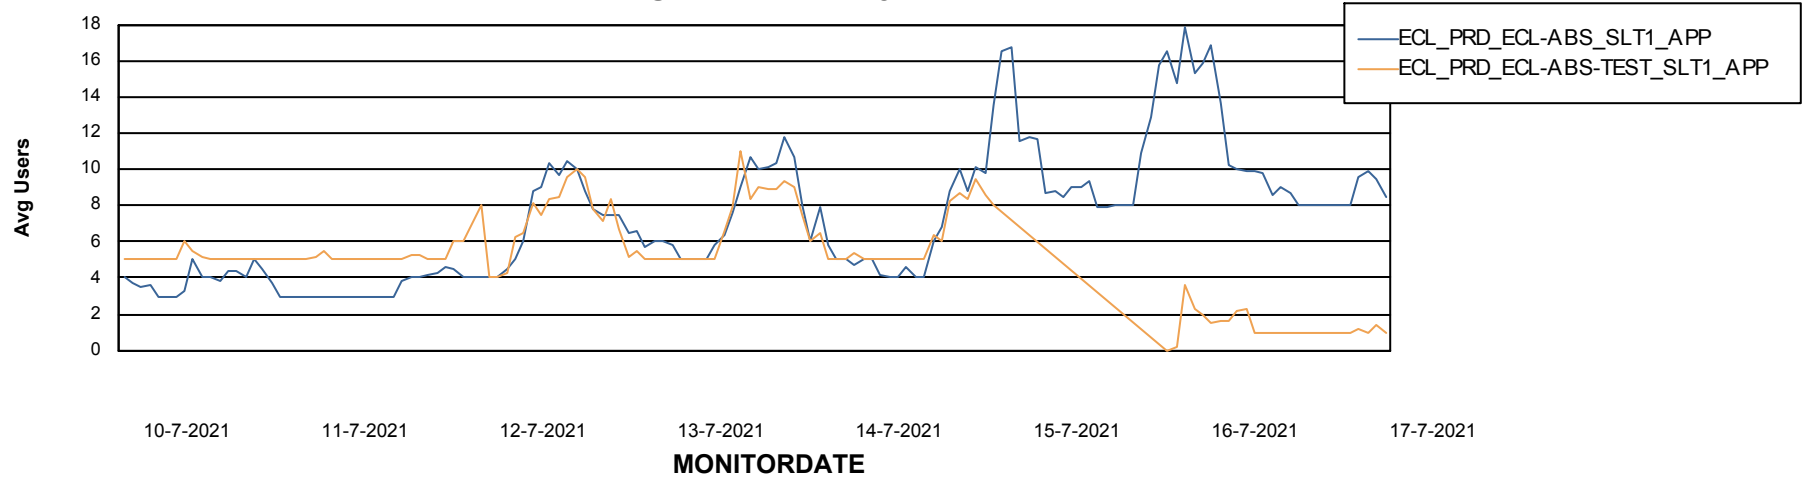

Weekly SLA Customer Report

Customer ECL_Production
Database ID 77

ABSSolute Application Server Services

Avg memory used per ABS Server Service

Avg users per day per ABS server

Weekly SLA Customer Report

Customer ECL_Production
Database ID 77