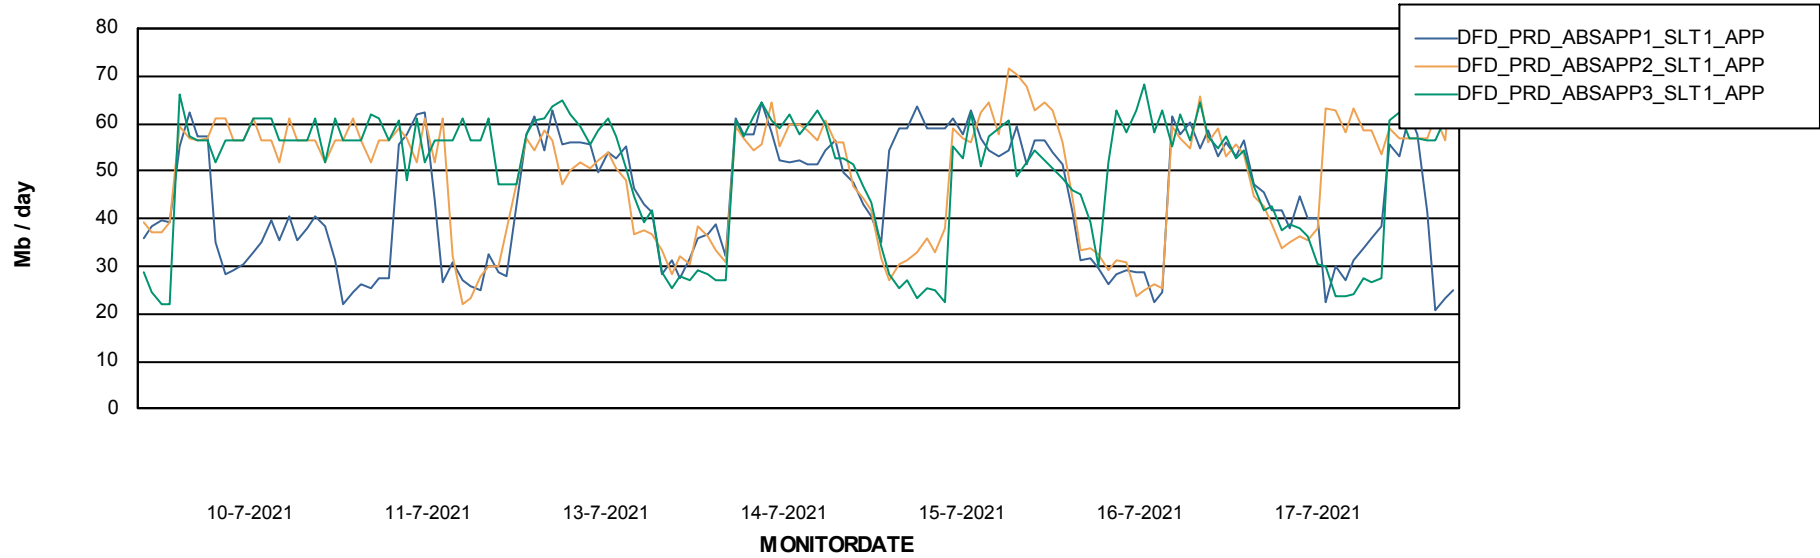

Weekly SLA Customer Report

Customer DFD_Production
Database ID 39

Database Performance DFDDB_Production

Weekly SLA Customer Report

Customer DFD_Production
Database ID 39

Database Performance DFDDDBI_Production

DATABASE SIZE DFDDDB_Production

Database growth over last month

Weekly SLA Customer Report

Customer DFD_Production
 Database ID 39

Database Tablespace DFDDB_Production

Date	Tablespace Name	Filesize (Gb)	Usedsize (Gb)	Percentage free
17-7-2021	ABSDATA	83	0	100
	INDX	161	0	100
16-7-2021	ABSDATA	83	0	100
	INDX	161	0	100
15-7-2021	ABSDATA	83	0	100
	INDX	161	0	100
14-7-2021	ABSDATA	83	0	100
	INDX	161	0	100
13-7-2021	ABSDATA	83	0	100
	INDX	161	0	100
11-7-2021	ABSDATA	83	0	100
	INDX	161	0	100

Weekly SLA Customer Report

Customer DFD_Production
Database ID 39

ABSSolute Application Server Services

Avg memory used per ABS Server Service

Avg users per day per ABS server

Weekly SLA Customer Report

Customer DFD_Production
Database ID 39