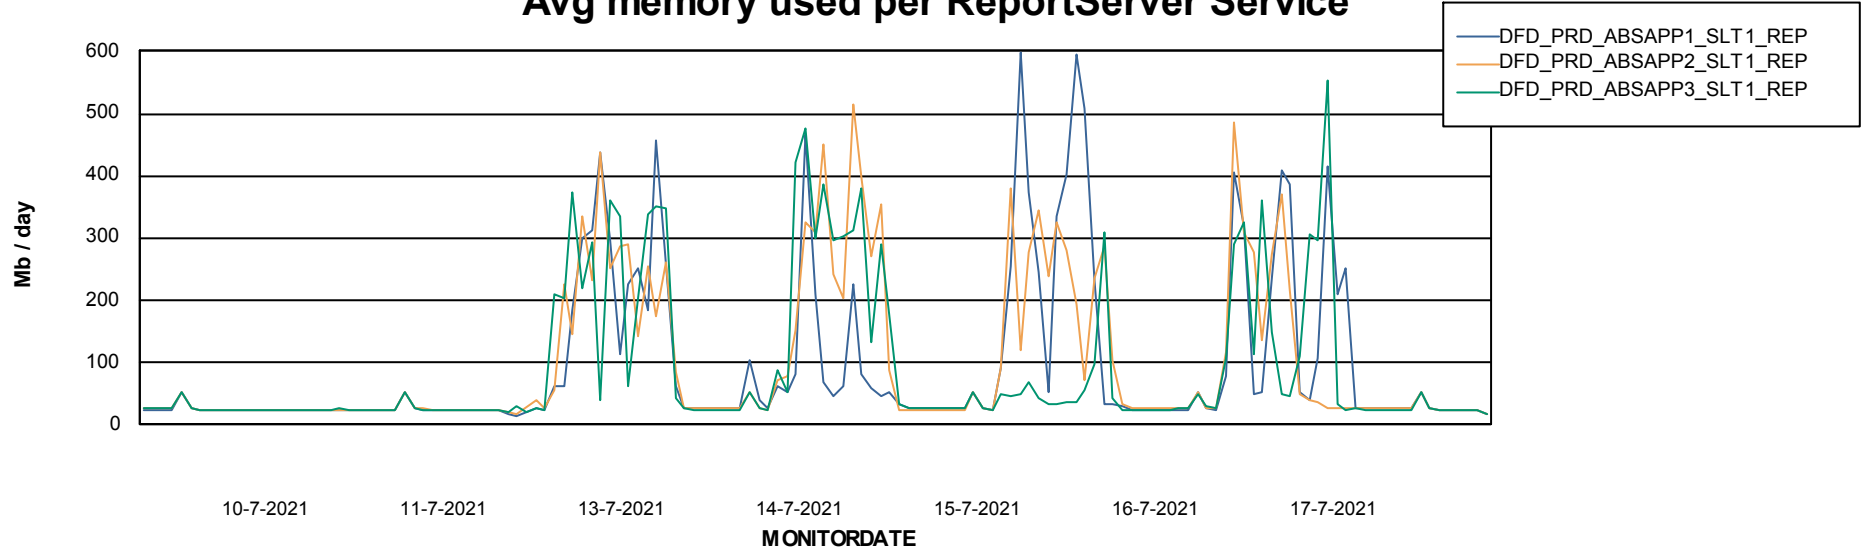

ABSSolute Application ReportServer Services

Avg memory used per ReportServer Service