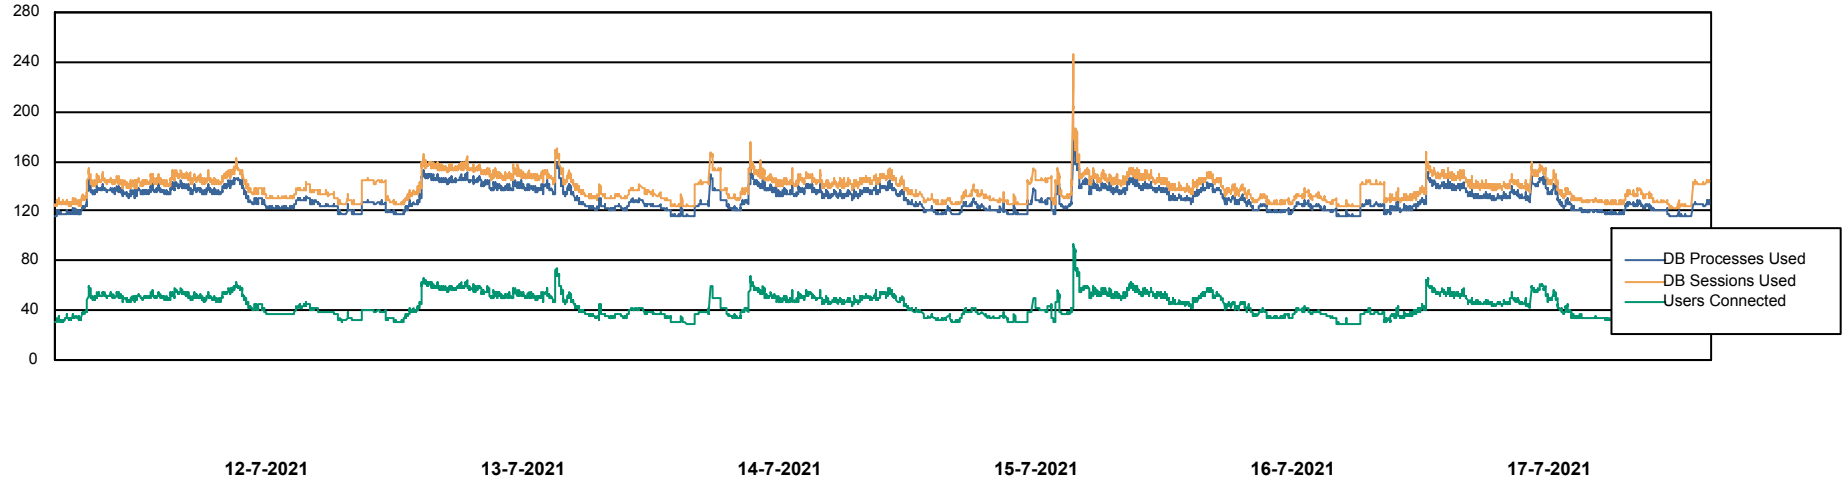

Harddisk Usage CUS_StandByDBSrv_ABSDB2

	Free disk space on c: (%)	Total disk space on c: (Gb)	Free disk space on d: (%)	Total disk space on d: (Gb)
17-7-2021	73	199	24	1,024
16-7-2021	73	199	24	1,024
15-7-2021	73	199	24	1,024
14-7-2021	73	199	24	1,024
13-7-2021	73	199	24	1,024
12-7-2021	73	199	24	1,024
11-7-2021	73	199	24	1,024

Weekly SLA Customer Report

Customer CUS Production
Database ID 84

Database Performance CUS_ProdDB_Primary

Weekly SLA Customer Report

Customer CUS Production
Database ID 84

Database Performance CUS_ProdDB_Standby