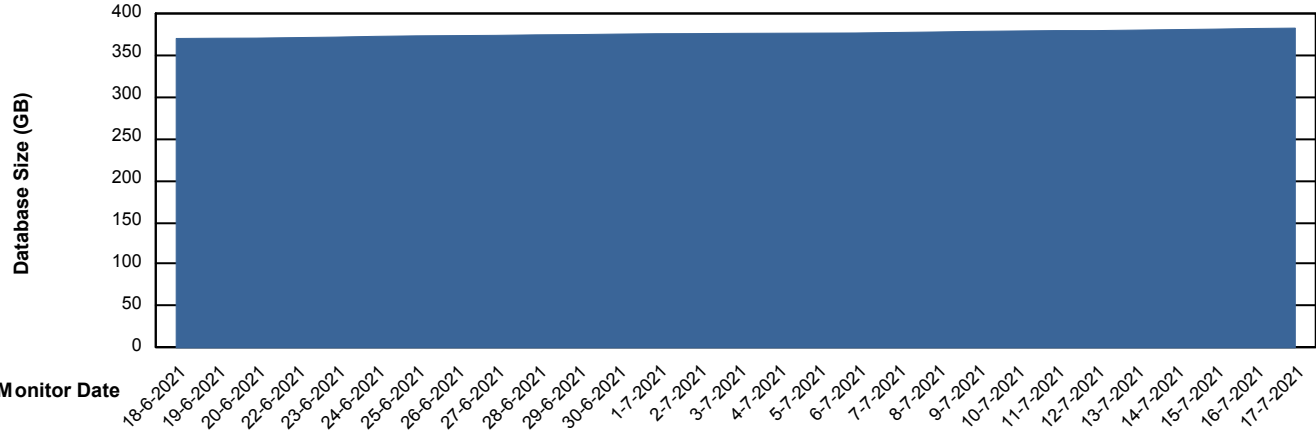

DATABASE SIZE CUS_ProdDB_Primary

Database growth over last month