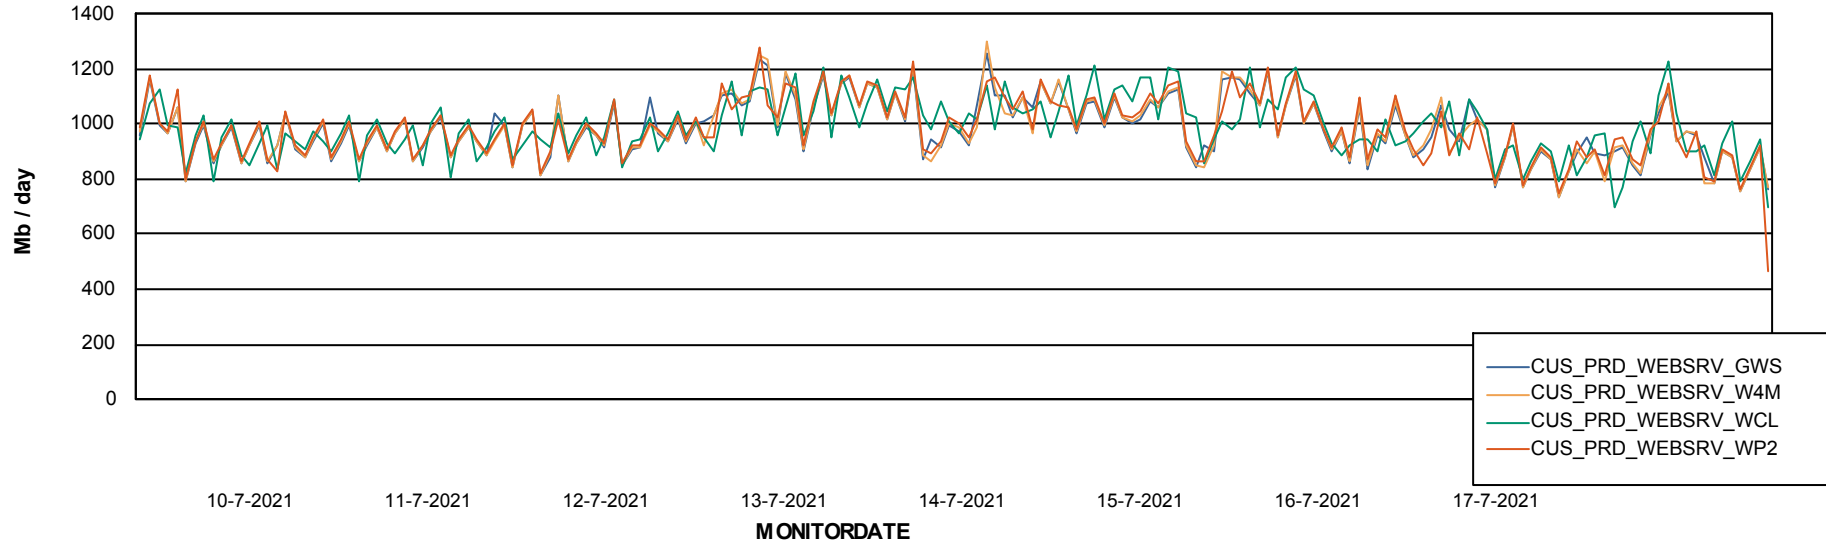

ABSSolute Web Component Services

Avg memory used per ABS Web component