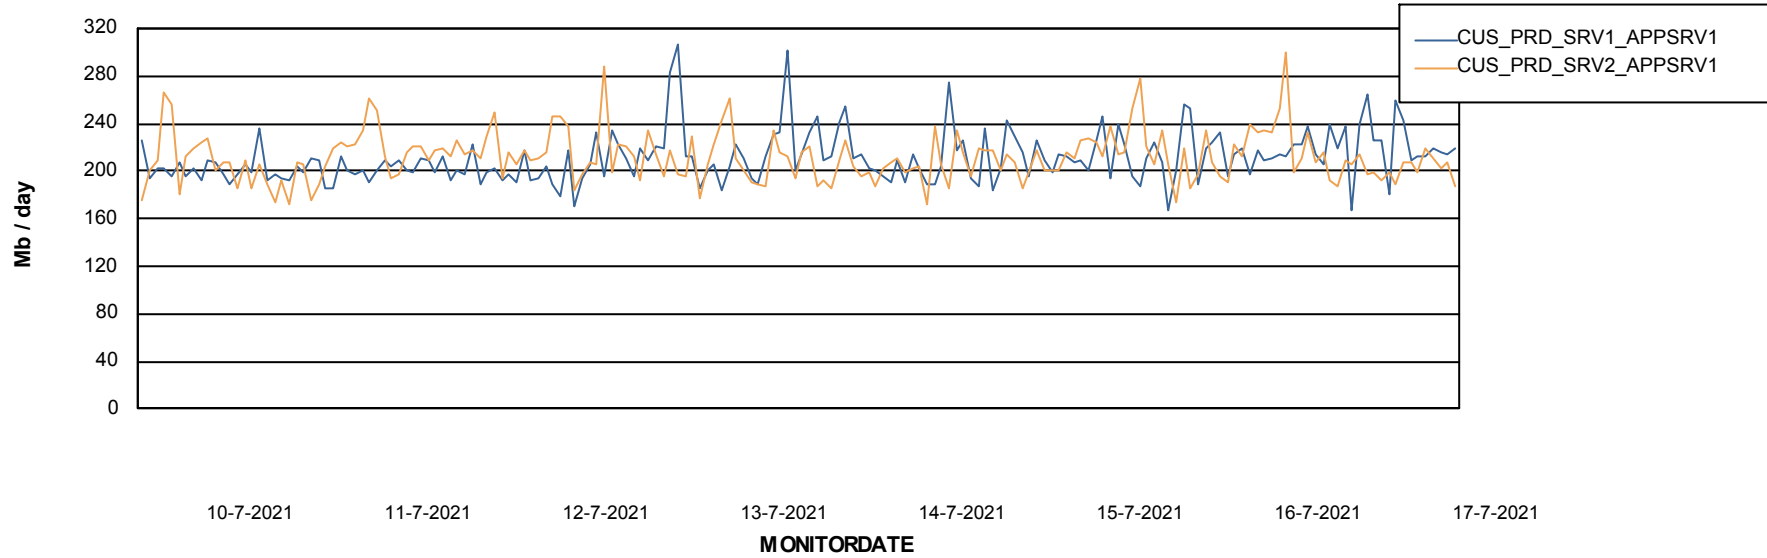

ABSSolute Application Server Services

Avg memory used per ABS Server Service