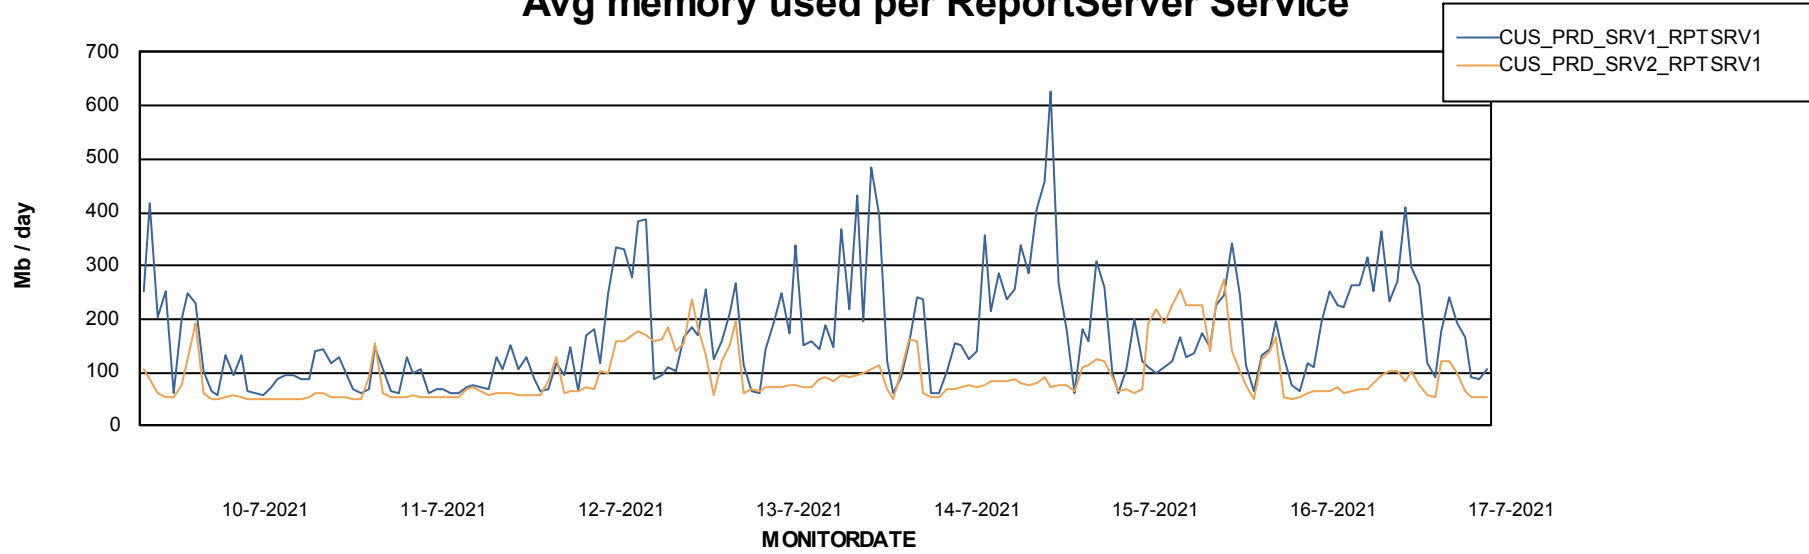

Avg memory used per ABS Server Service

Avg users per day per ABS server

Weekly SLA Customer Report

Customer CUS Production
Database ID 84

ABSSolute Web Component Services

Avg memory used per ReportServer Service