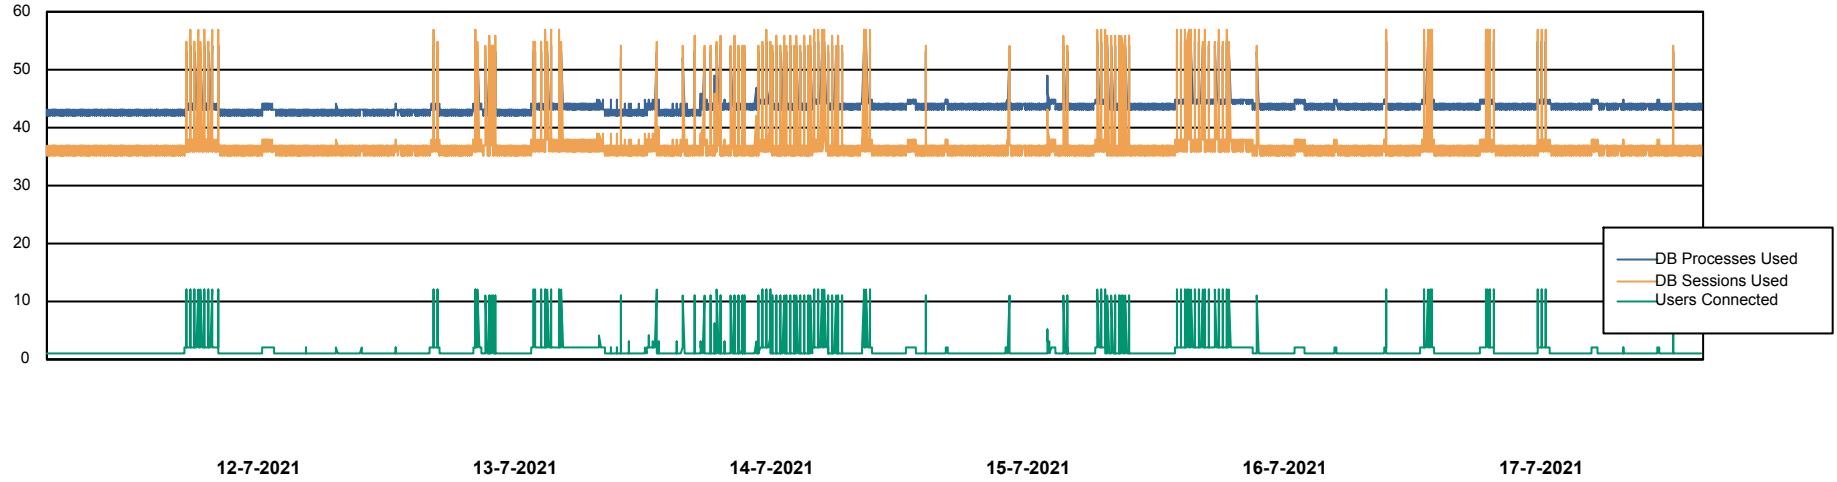

Weekly SLA Customer Report

Customer CUS Production
Database ID 84

Database Performance CUS_ProdDB_Primary

Weekly SLA Customer Report

Customer CUS Production
Database ID 84

Database Performance CUS_ProdDB_Standby