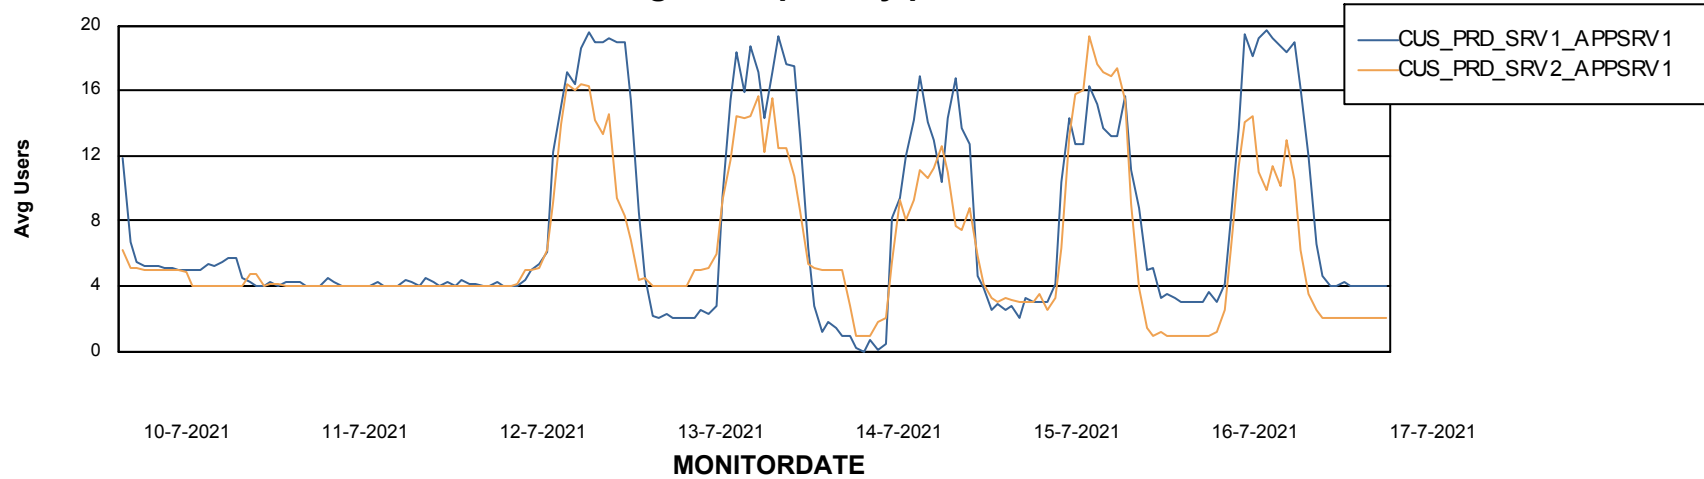

Avg users per day per ABS server