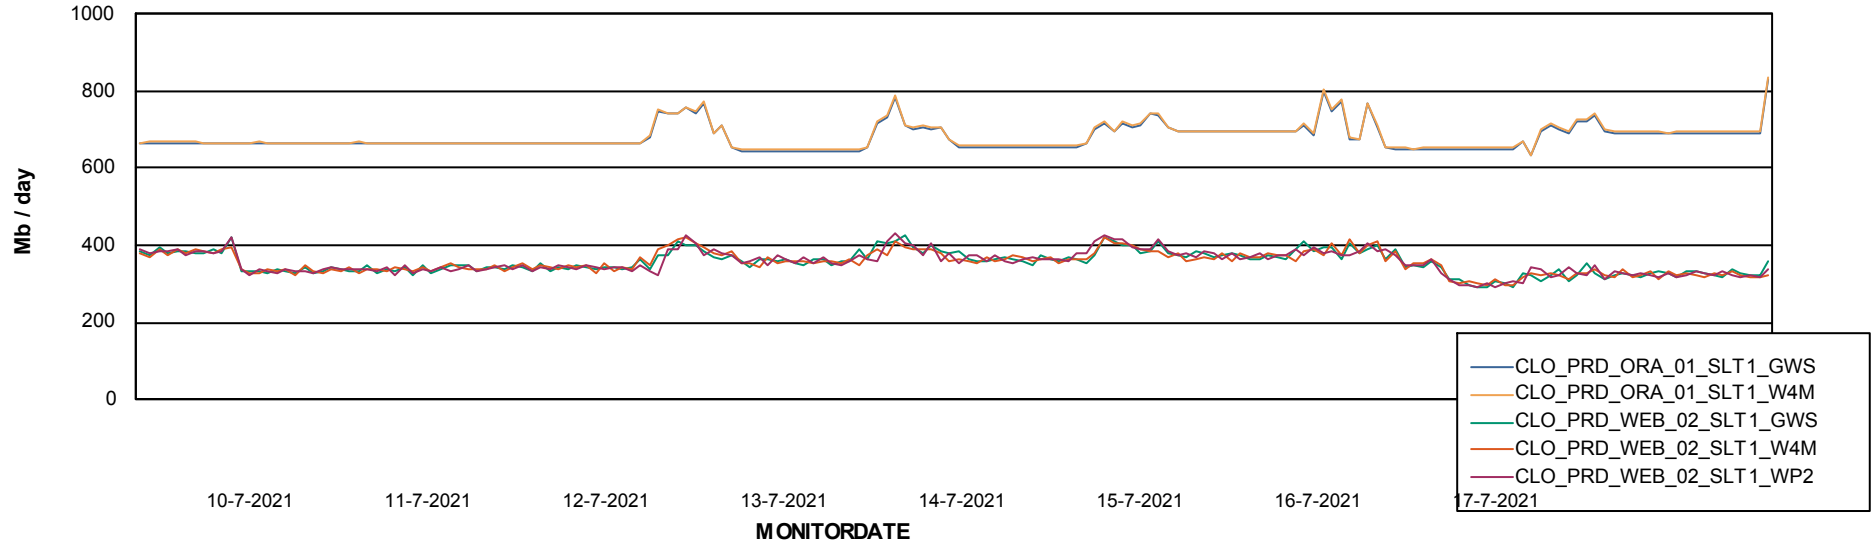

ABSolute Web Component Services

Avg memory used per ABS Web component