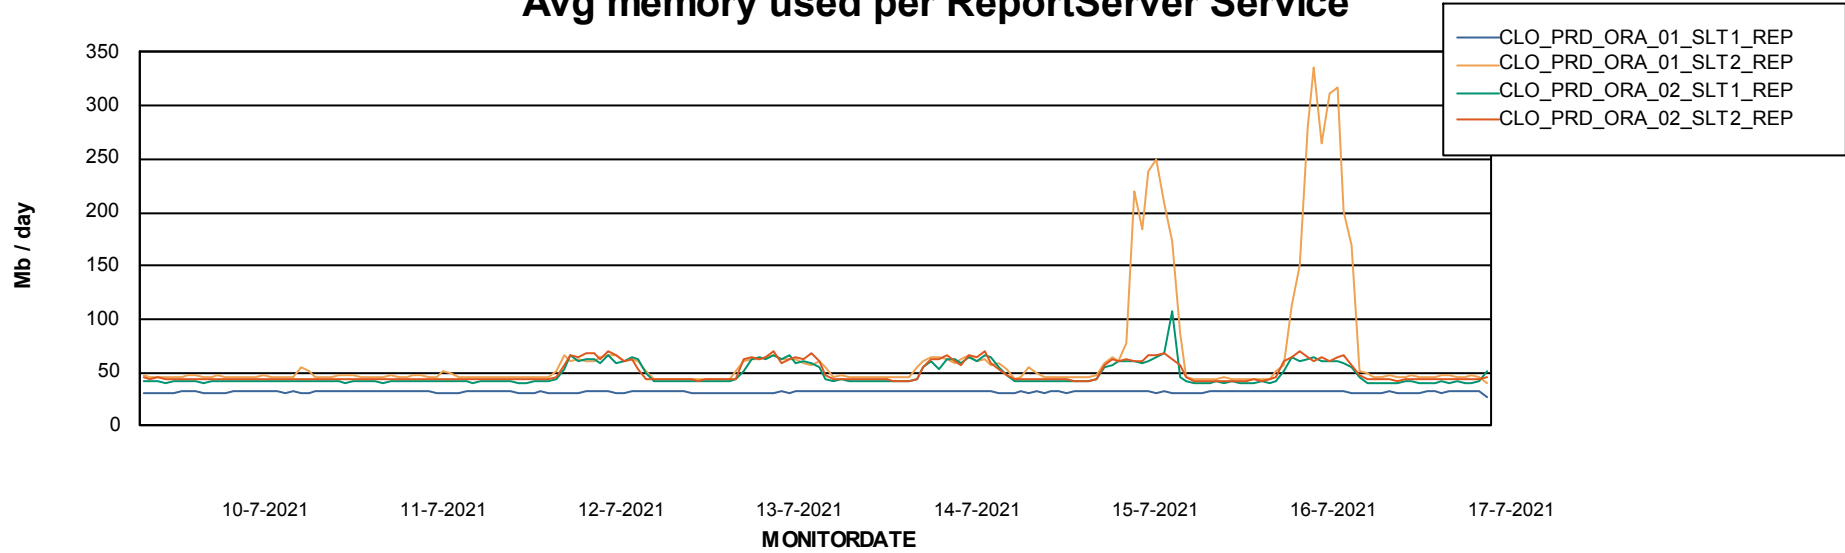

ABSSolute Application ReportServer Services

Avg memory used per ReportServer Service