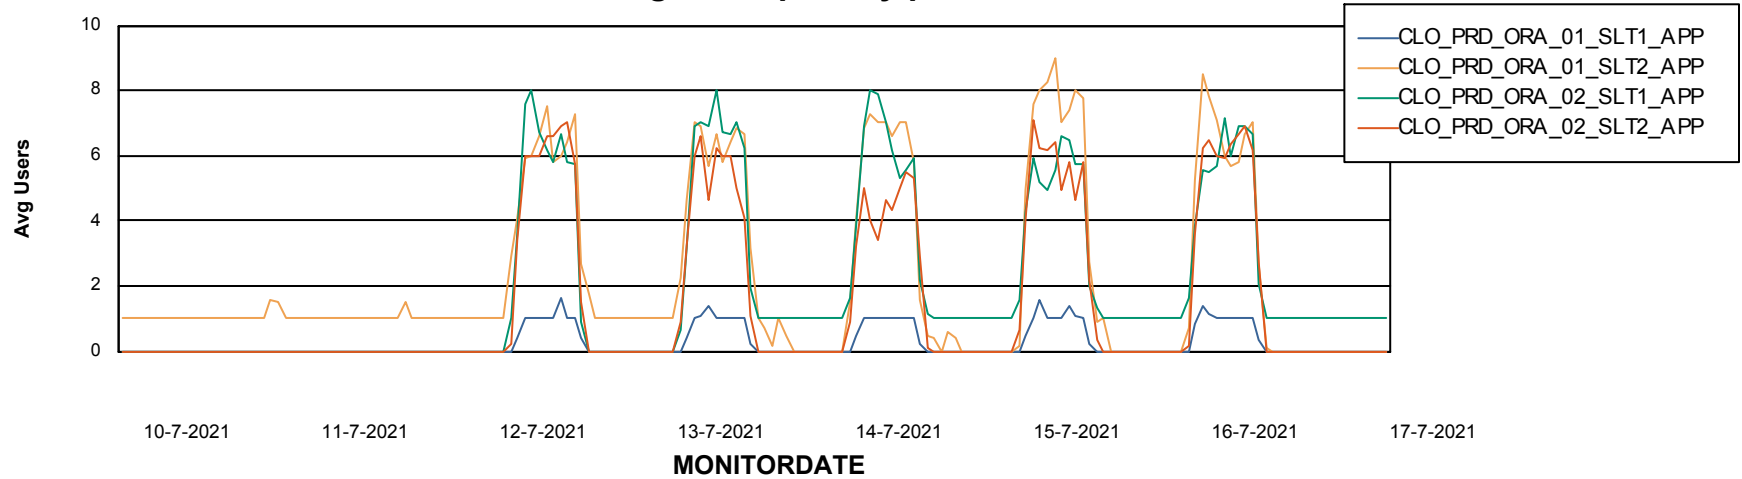

Avg users per day per ABS server