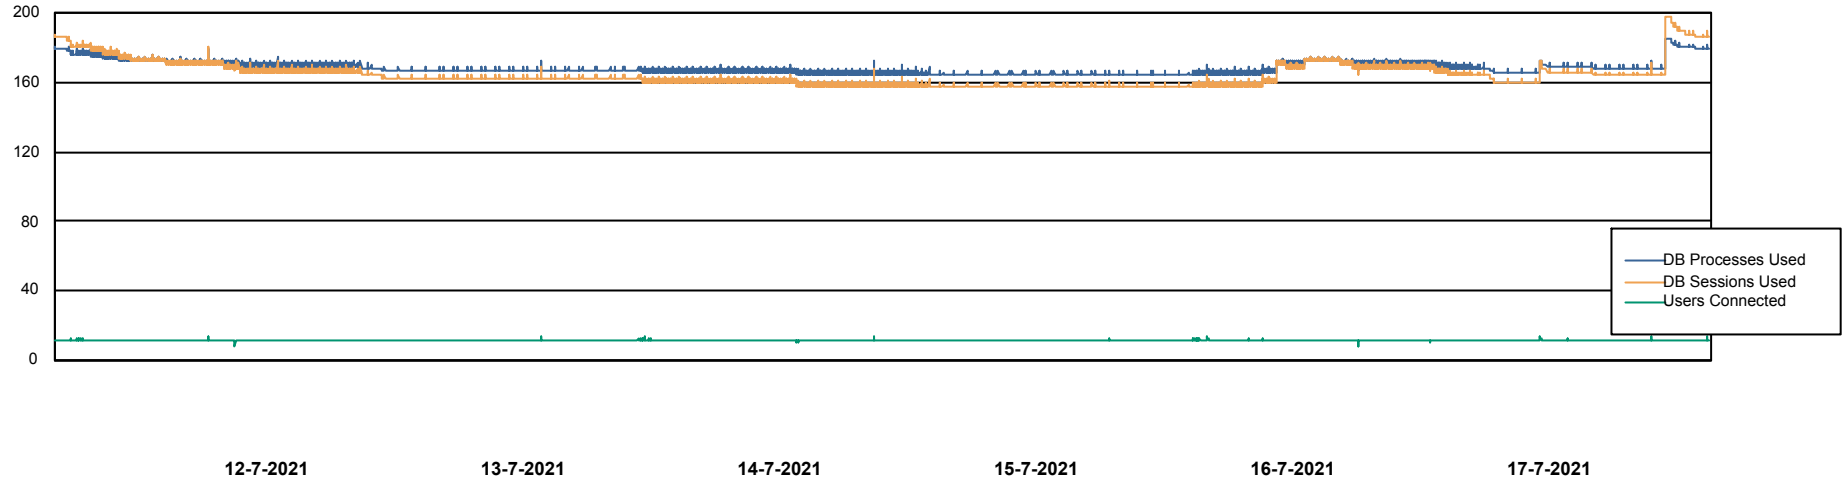

Database Performance CLODB_PRD_Test