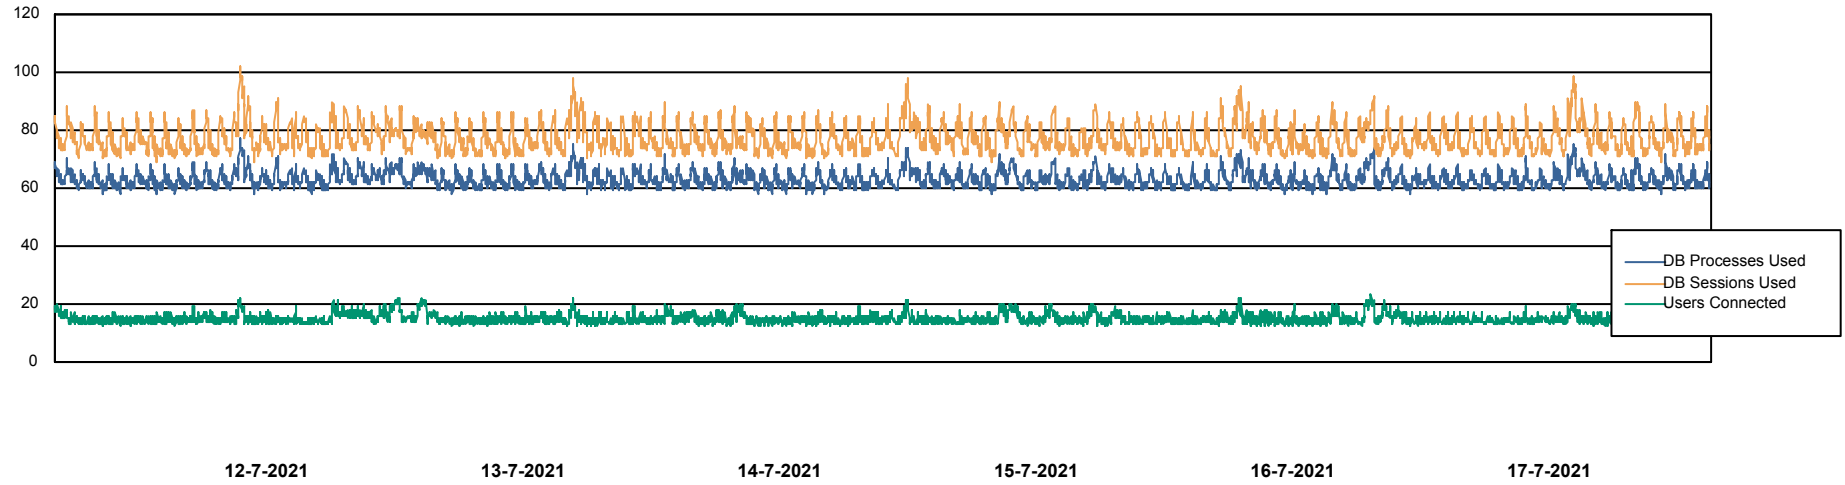

Database Performance CLODB_PRD_BI