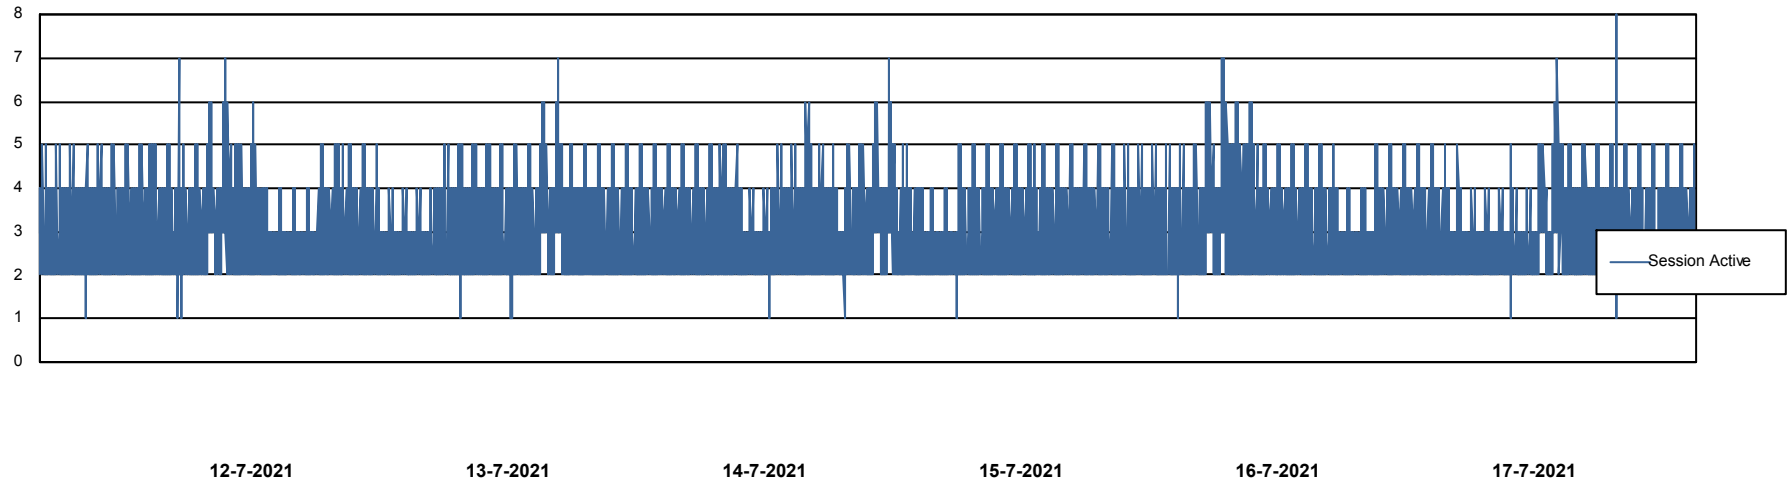

Database Performance CLODB_PRD_BI