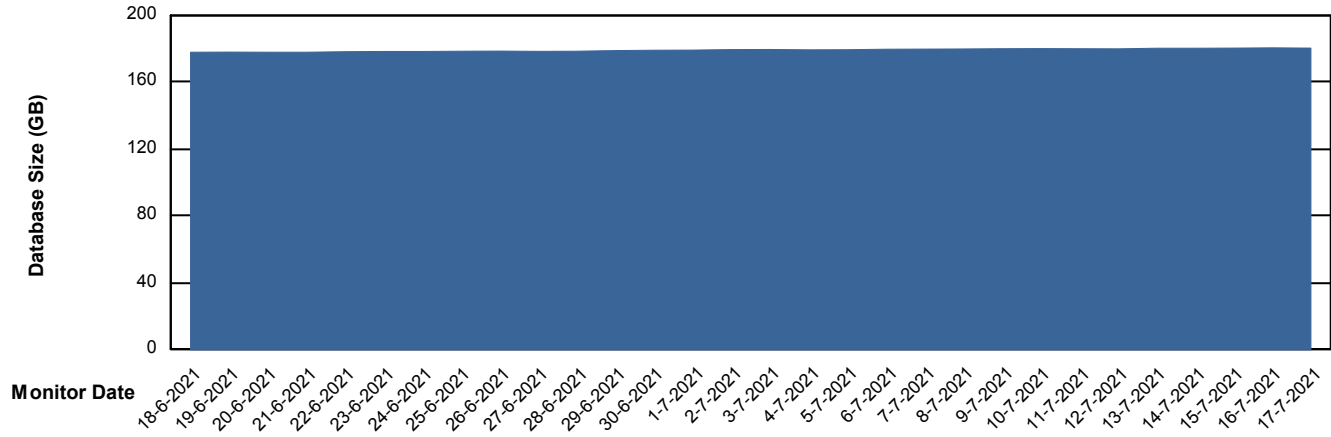

DATABASE SIZE CLODB_PRD_BI

Database growth over last month