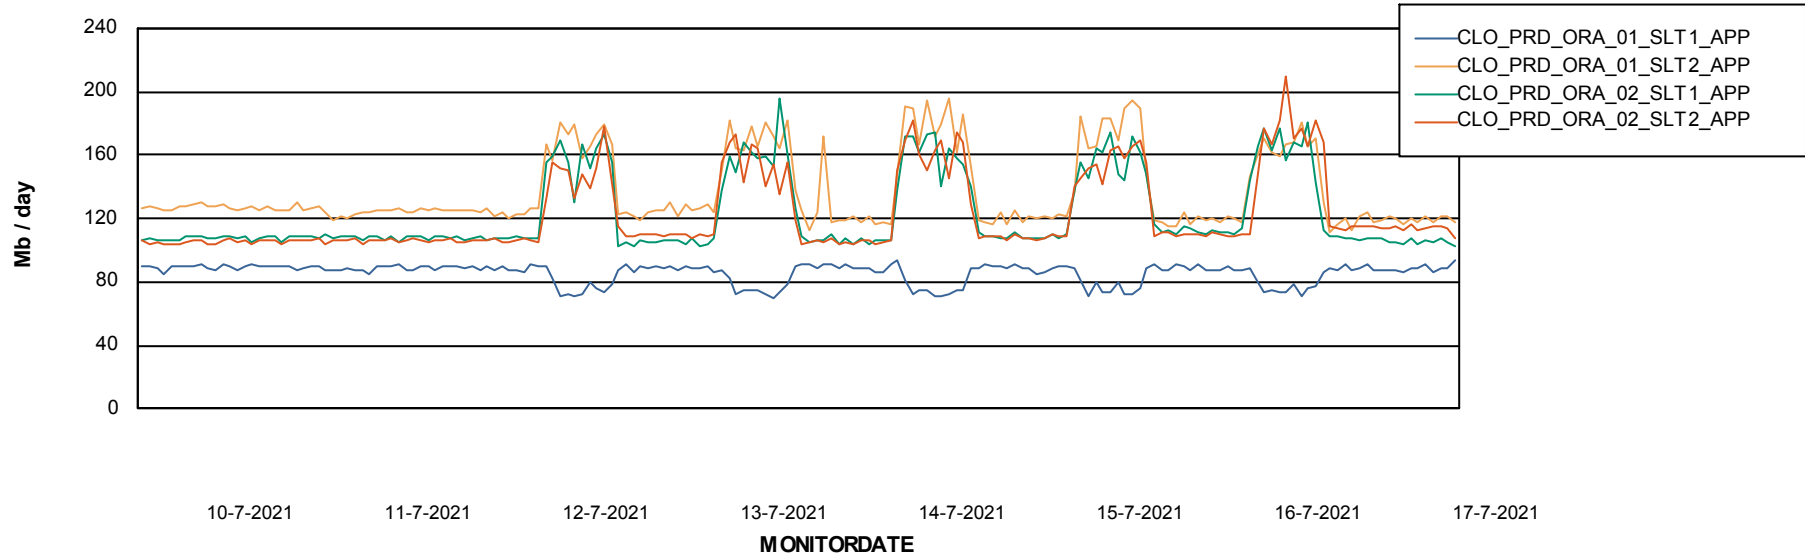

ABSSolute Application Server Services

Avg memory used per ABS Server Service