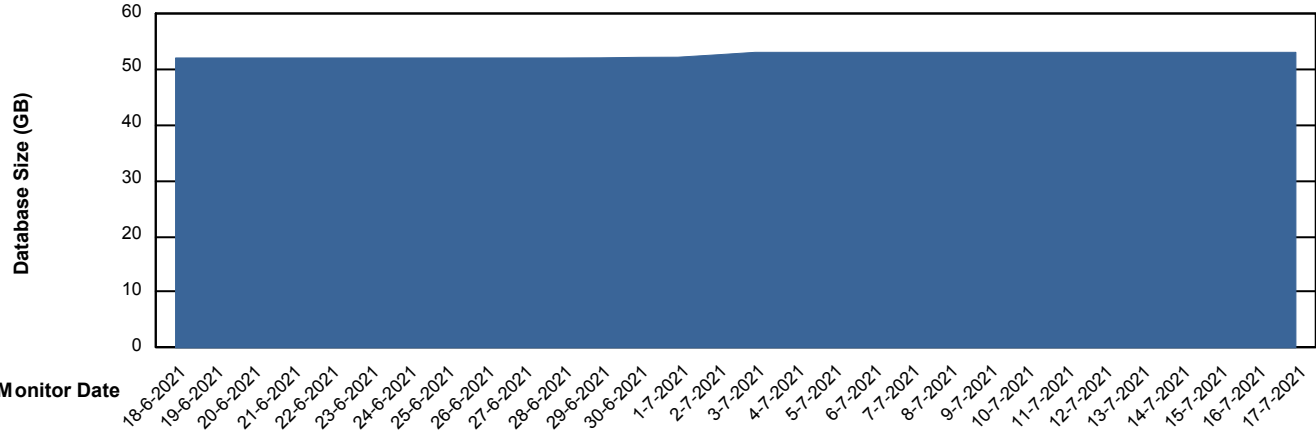

Weekly SLA Customer Report

Customer CIW Production
Database ID 45

Database Performance CIWDB_Production

Weekly SLA Customer Report

Customer CIW Production
Database ID 45

Database Performance CIWDB_Standby

Weekly SLA Customer Report

Customer CIW Production
 Database ID 45

DATABASE SIZE CIWDB_Production

Database growth over last month

Database Tablespace CIWDB_Production

Date	Tablespace Name	Filesize (Gb)	Usedsize (Gb)	Percentage free
17-7-2021	ABSDATA	51	41	20
	INDX	12	6	50
16-7-2021	ABSDATA	51	41	20
	INDX	12	6	50
15-7-2021	ABSDATA	51	41	20
	INDX	12	6	50
14-7-2021	ABSDATA	51	41	20
	INDX	12	6	50
13-7-2021	ABSDATA	51	41	20
	INDX	12	6	50
12-7-2021	ABSDATA	51	41	20
	INDX	12	6	50
11-7-2021	ABSDATA	51	41	20
	INDX	12	6	50