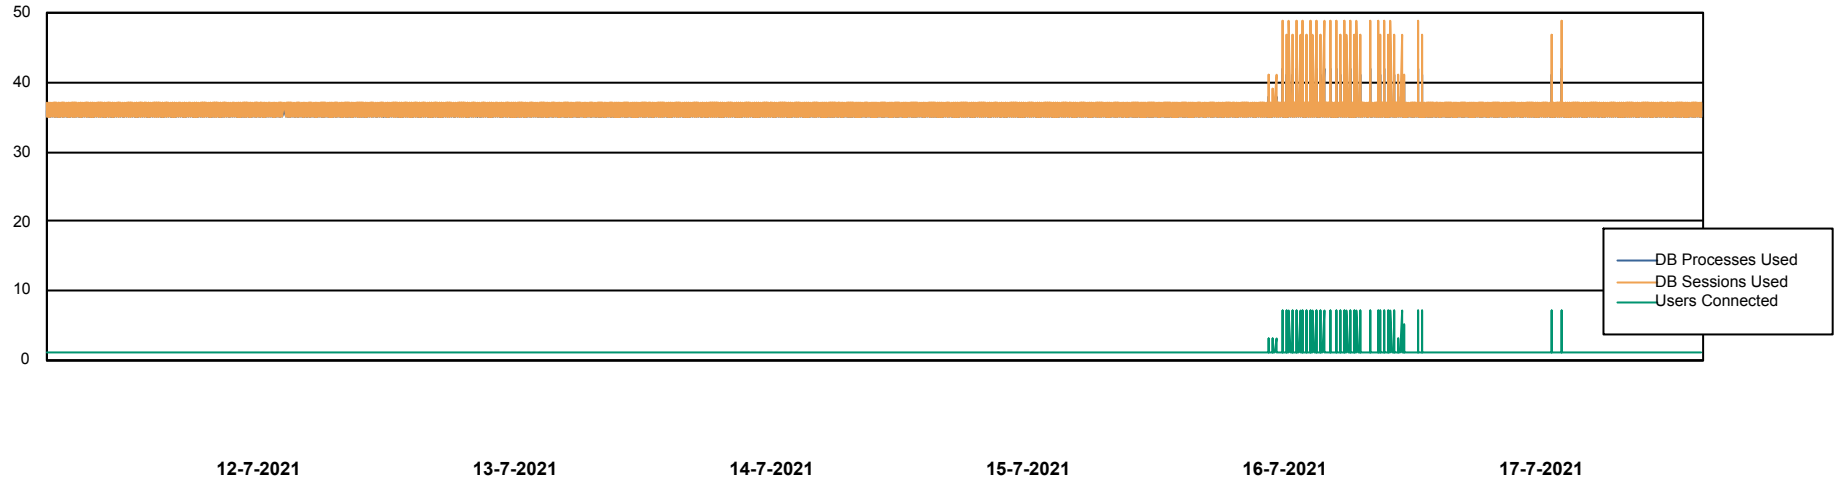

Weekly SLA Customer Report

Customer CIW Production
Database ID 45

Database Performance CIWDB_Production

Weekly SLA Customer Report

Customer CIW Production
Database ID 45

Database Performance CIWDB_Standby

Weekly SLA Customer Report

Customer CIW Production
 Database ID 45

DATABASE SIZE CIWDB_Production

Database growth over last month

Database Tablespace CIWDB_Production

Date	Tablespace Name	Filesize (Gb)	Usedsize (Gb)	Percentage free
17-7-2021	ABSDATA	51	41	20
	INDX	12	6	50
16-7-2021	ABSDATA	51	41	20
	INDX	12	6	50
15-7-2021	ABSDATA	51	41	20
	INDX	12	6	50
14-7-2021	ABSDATA	51	41	20
	INDX	12	6	50
13-7-2021	ABSDATA	51	41	20
	INDX	12	6	50
12-7-2021	ABSDATA	51	41	20
	INDX	12	6	50
11-7-2021	ABSDATA	51	41	20
	INDX	12	6	50