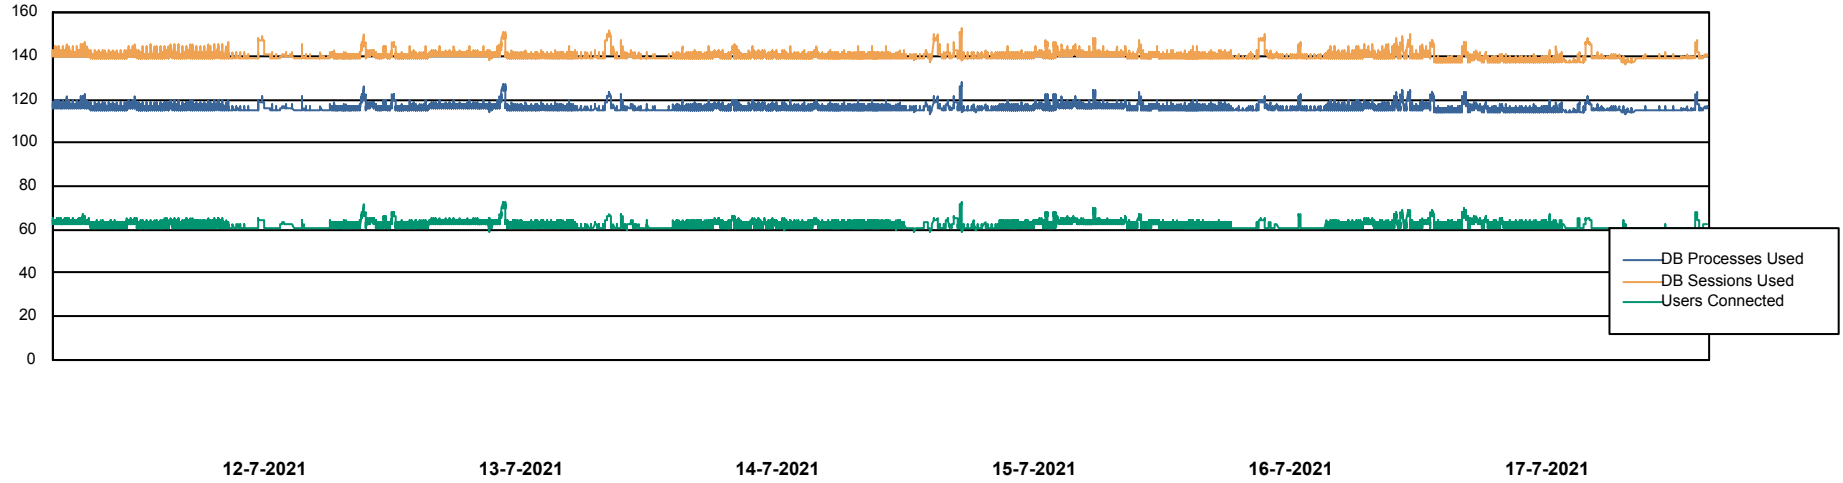

Harddisk Usage CIW_PRD_ORACLE2

	Free disk space on c: (%)	Total disk space on c: (Gb)	Free disk space on d: (%)	Total disk space on d: (Gb)	Free disk space on e: (%)	Total disk space on e: (Gb)
17-7-2021	92	701	62	700	100	830
16-7-2021	92	701	61	700	100	830
15-7-2021	92	701	61	700	100	830
14-7-2021	92	701	61	700	100	830
13-7-2021	92	701	61	700	100	830
12-7-2021	92	701	61	700	100	830
11-7-2021	92	701	62	700	100	830

Weekly SLA Customer Report

Customer CIW Production
Database ID 45

Database Performance CIWDB_Production

Weekly SLA Customer Report

Customer CIW Production
Database ID 45

Database Performance CIWDB_Standby

Weekly SLA Customer Report