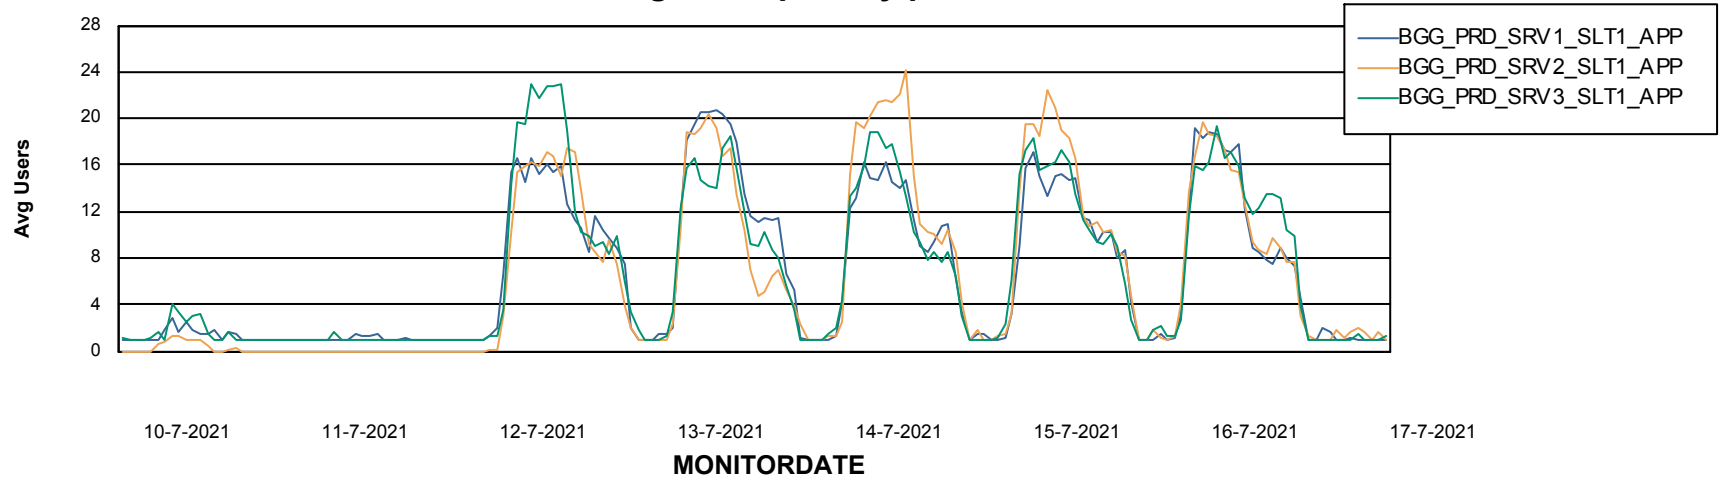

Avg users per day per ABS server