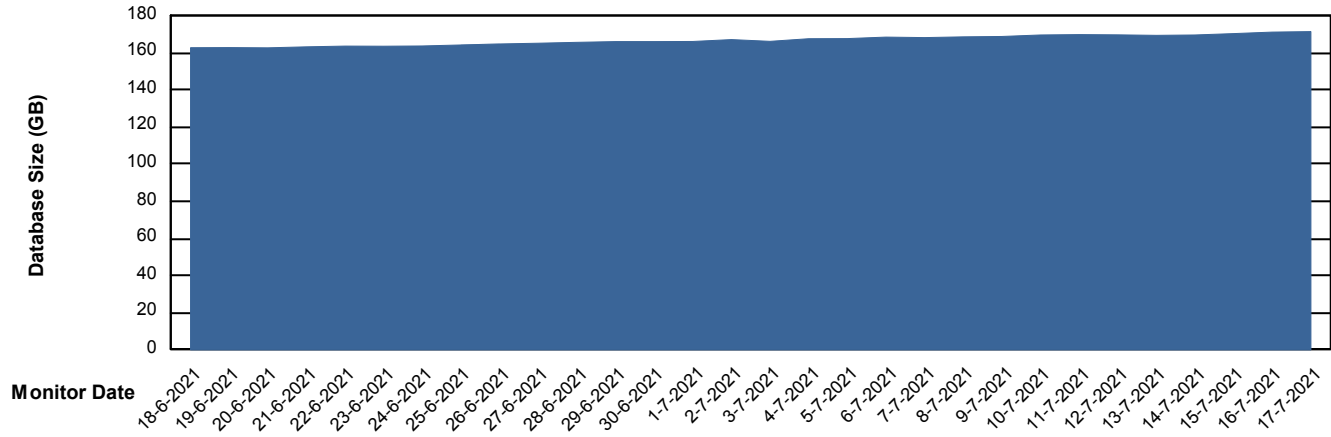

DATABASE SIZE BGGDB_BI

Database growth over last month