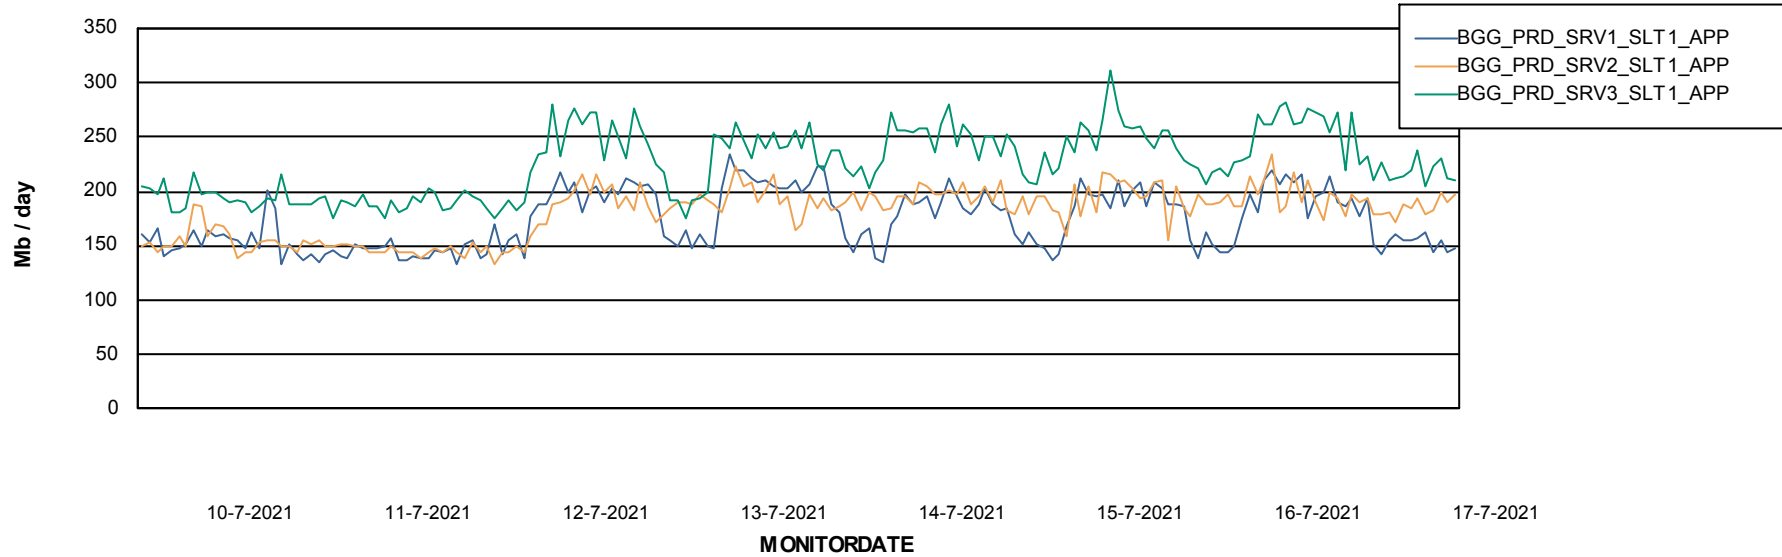

ABSSolute Application Server Services

Avg memory used per ABS Server Service