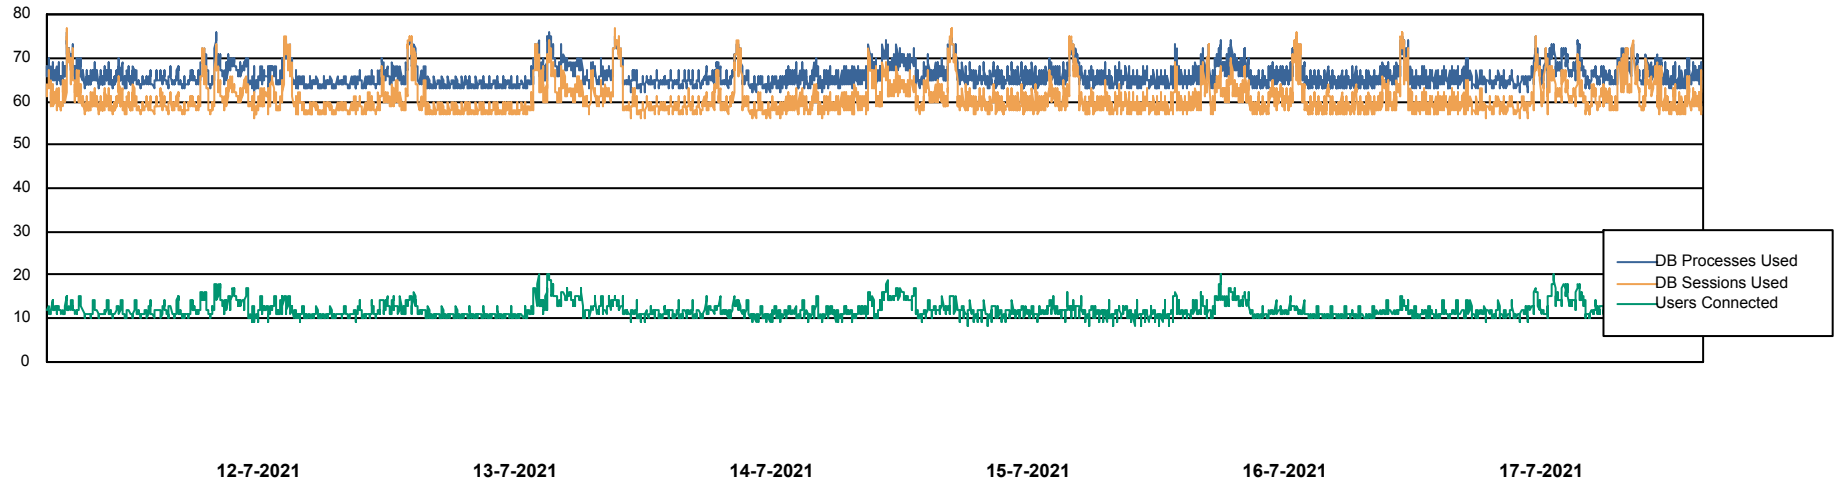

Database Performance BGGDB_BI