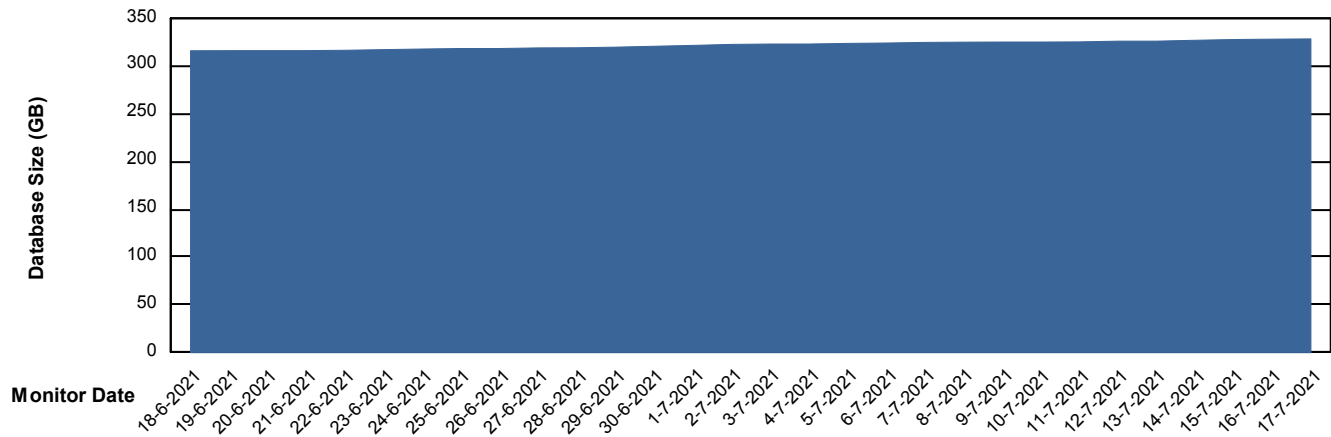

DATABASE SIZE BGGDB_Production

Database growth over last month