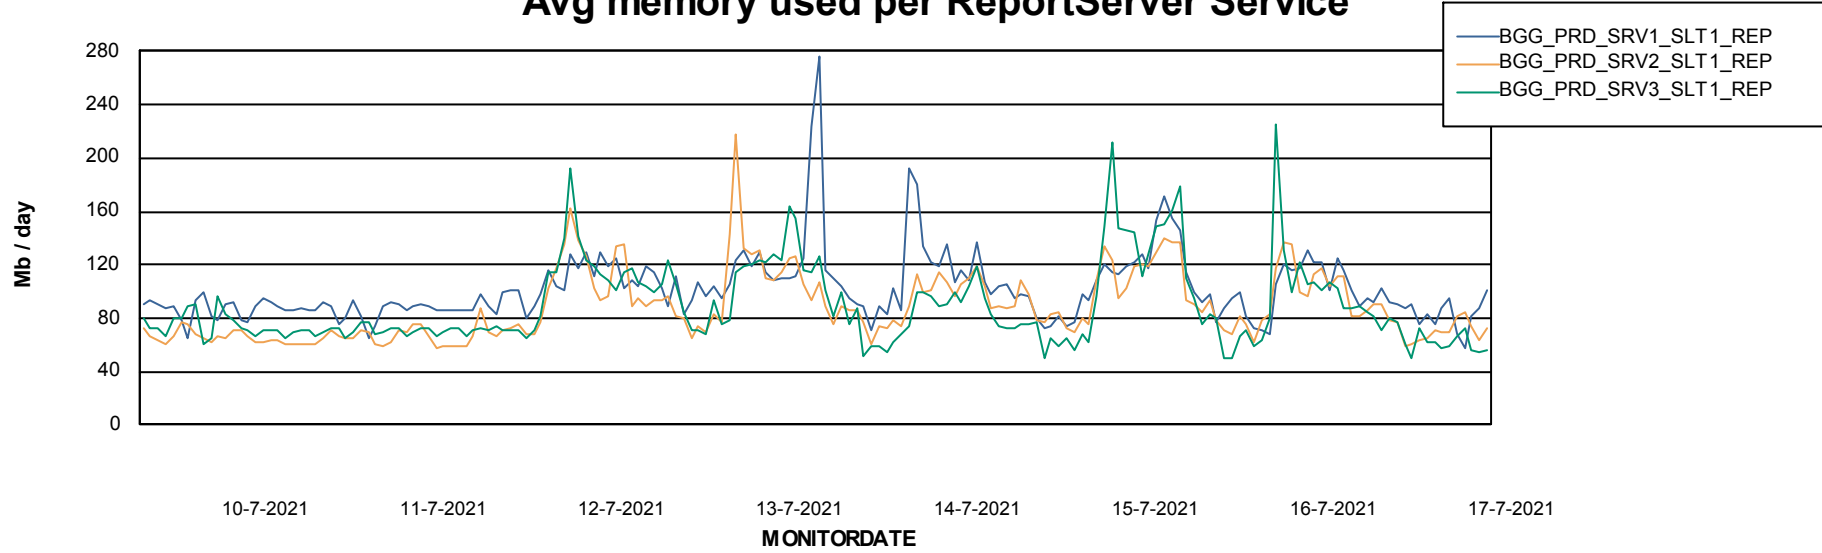

ABSSolute Application ReportServer Services

Avg memory used per ReportServer Service