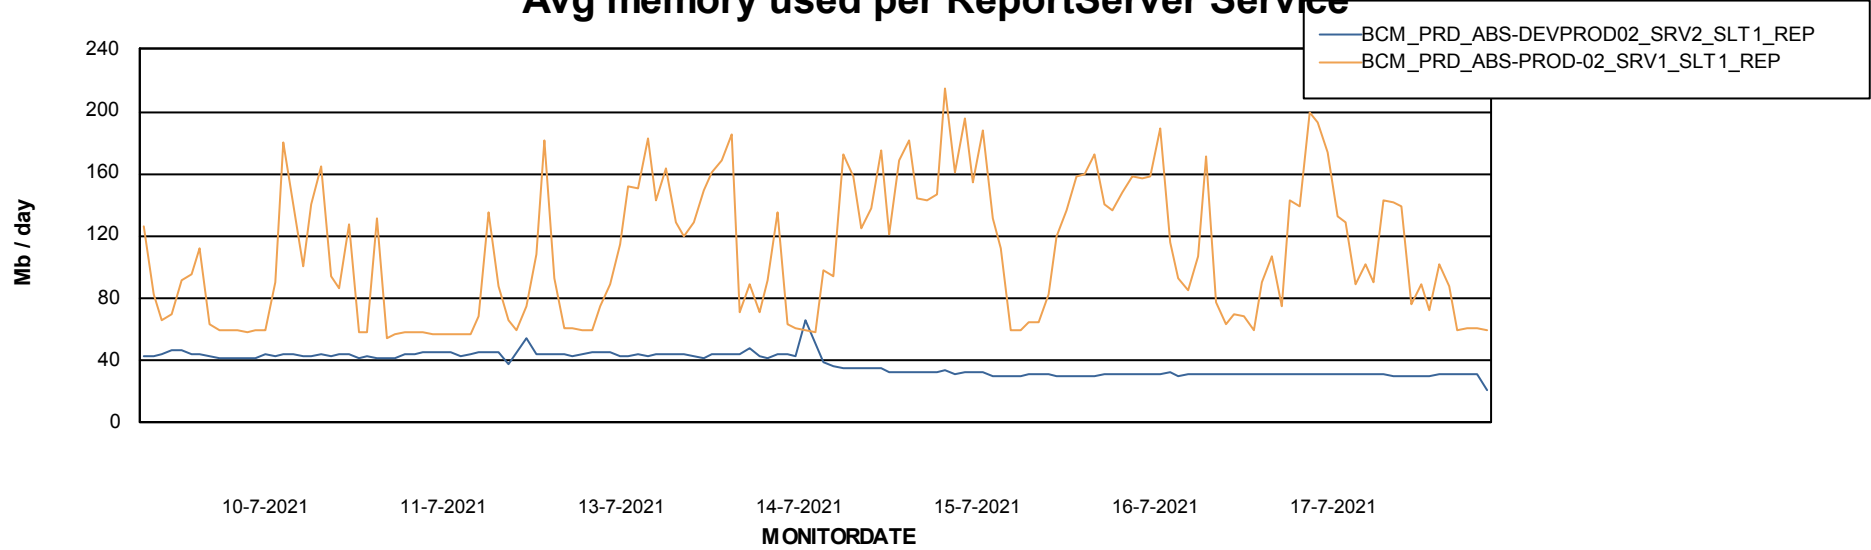

ABSSolute Application ReportServer Services

Avg memory used per ReportServer Service