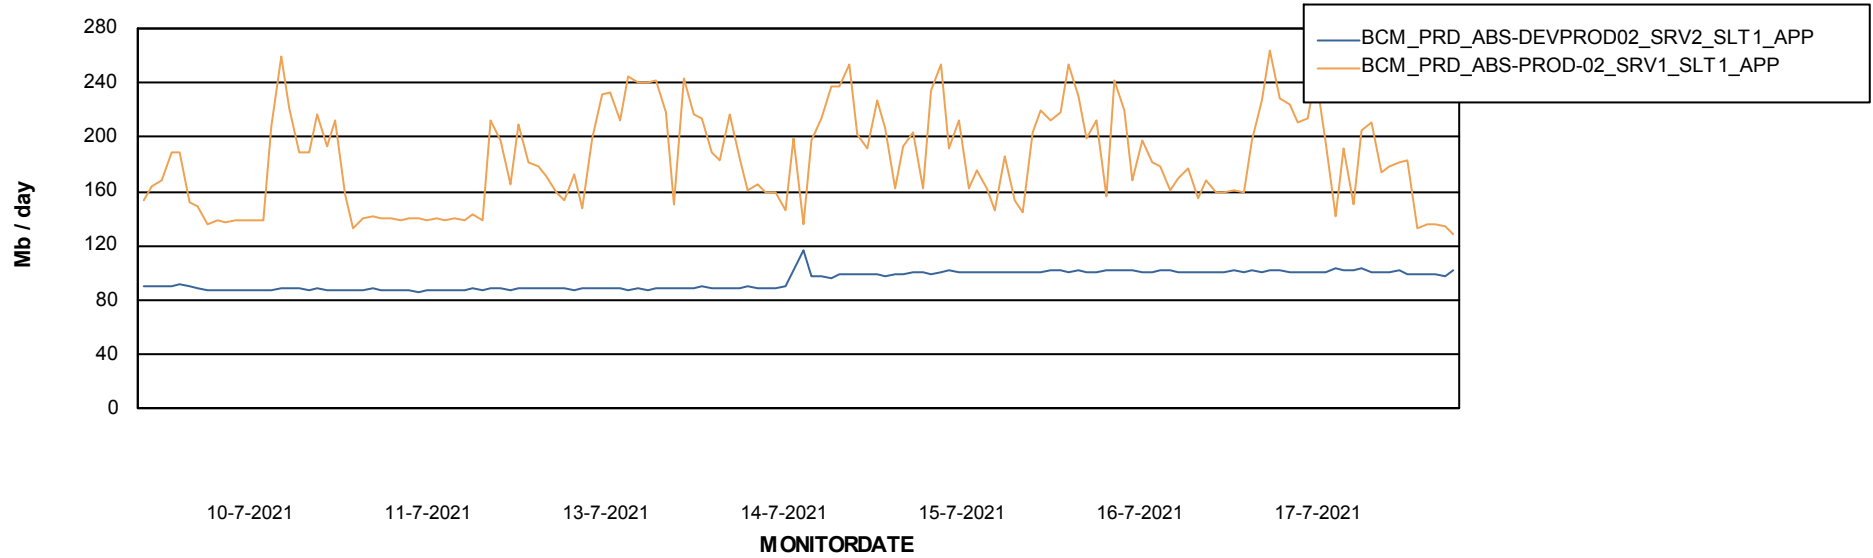

ABSSolute Application Server Services

Avg memory used per ABS Server Service