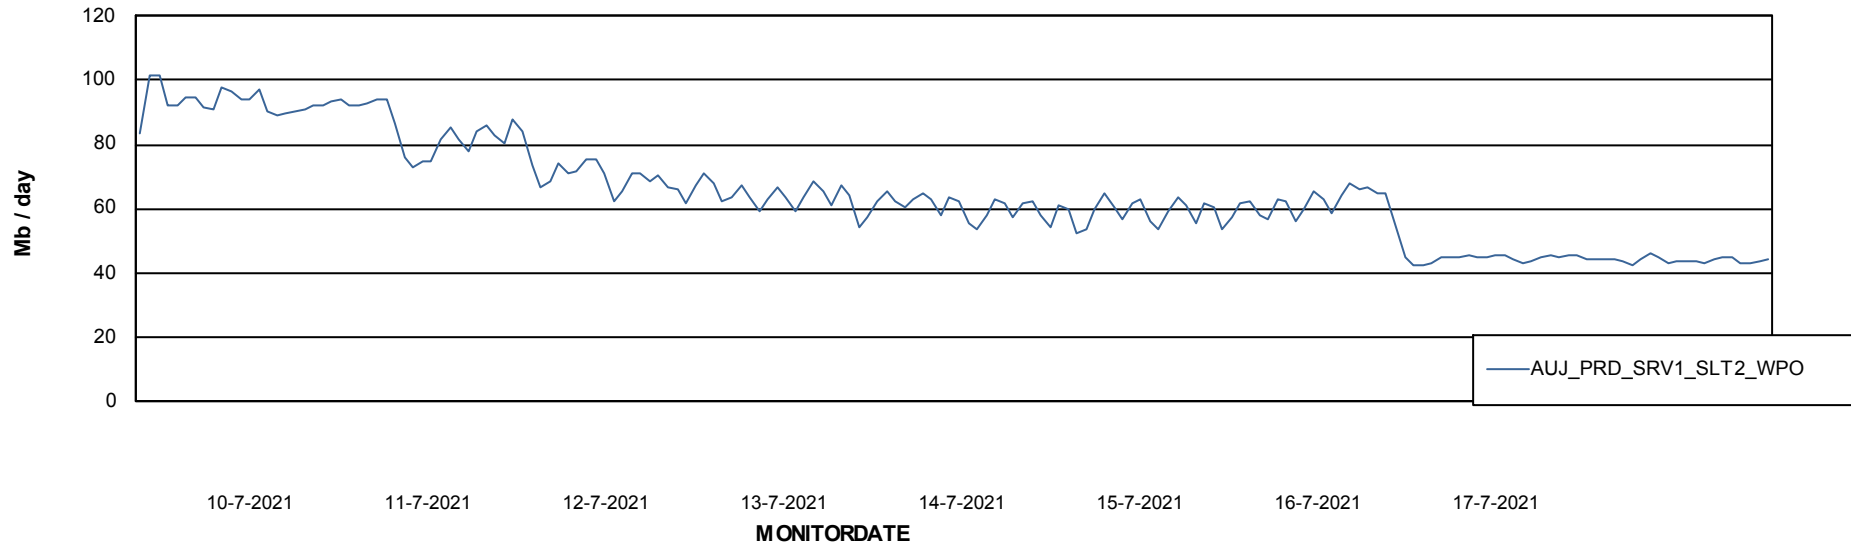

ABSSolute Web Component Services

Avg memory used per ABS Web component