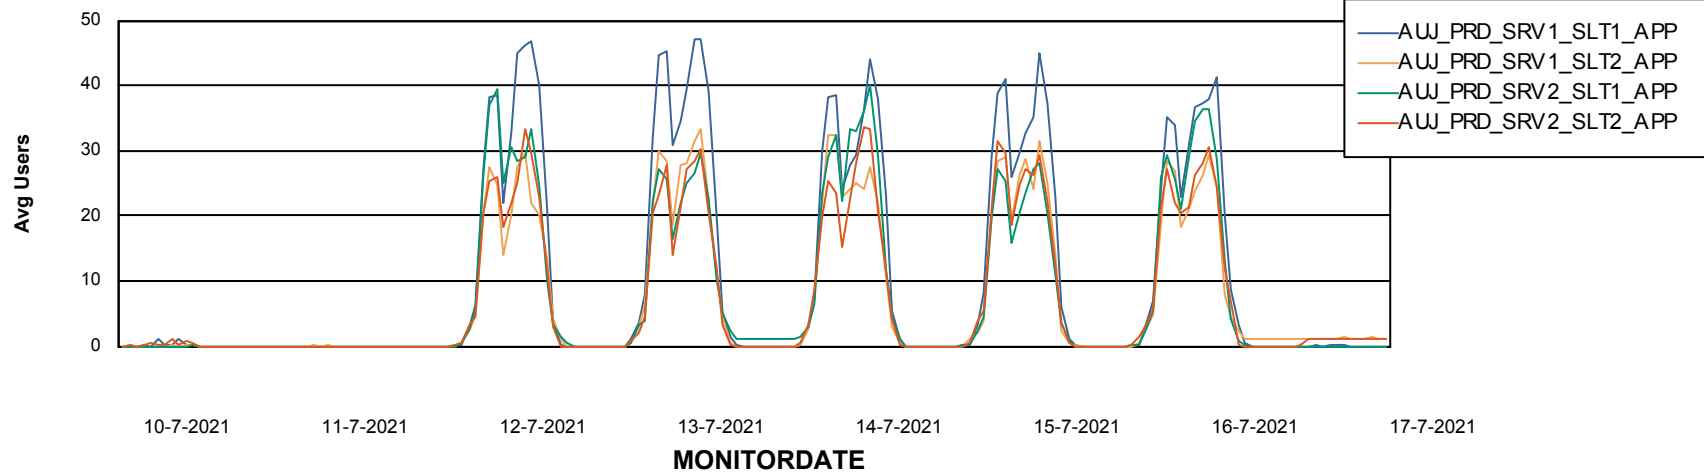

Avg users per day per ABS server