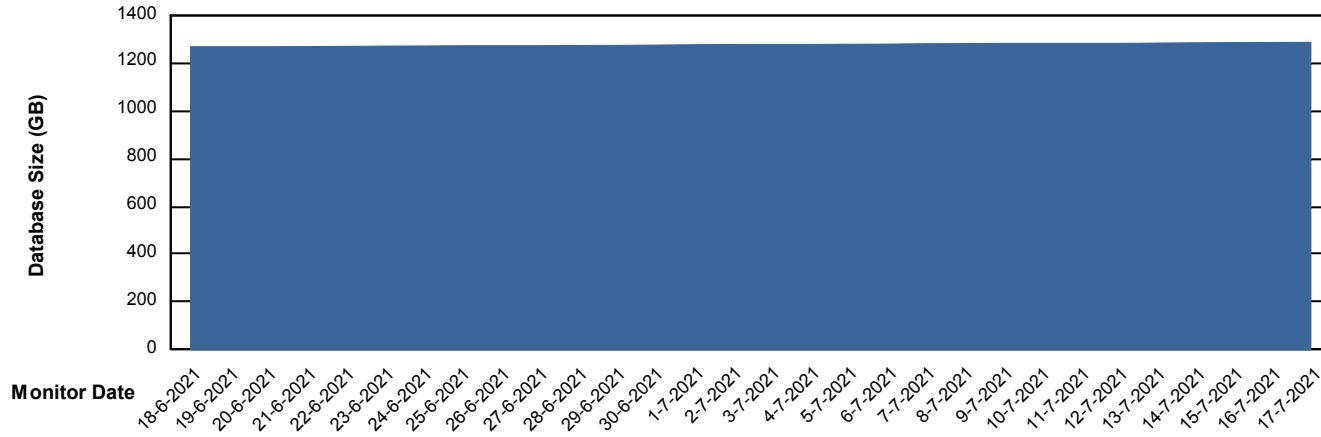

Customer AUJ_Production
Database ID 41

Database Performance AUJDB_BI_TS1

Weekly SLA Customer Report

Customer AUJ_Production
Database ID 41

DATABASE SIZE AUJ_DB4_Primary

Database growth over last month

DATABASE SIZE AUJDB_BI

Database growth over last month

Weekly SLA Customer Report

Customer AUJ_Production
Database ID 41

DATABASE SIZE AUJDB_BI_TS1

Database growth over last month

Weekly SLA Customer Report

Customer AUJ_Production
Database ID 41