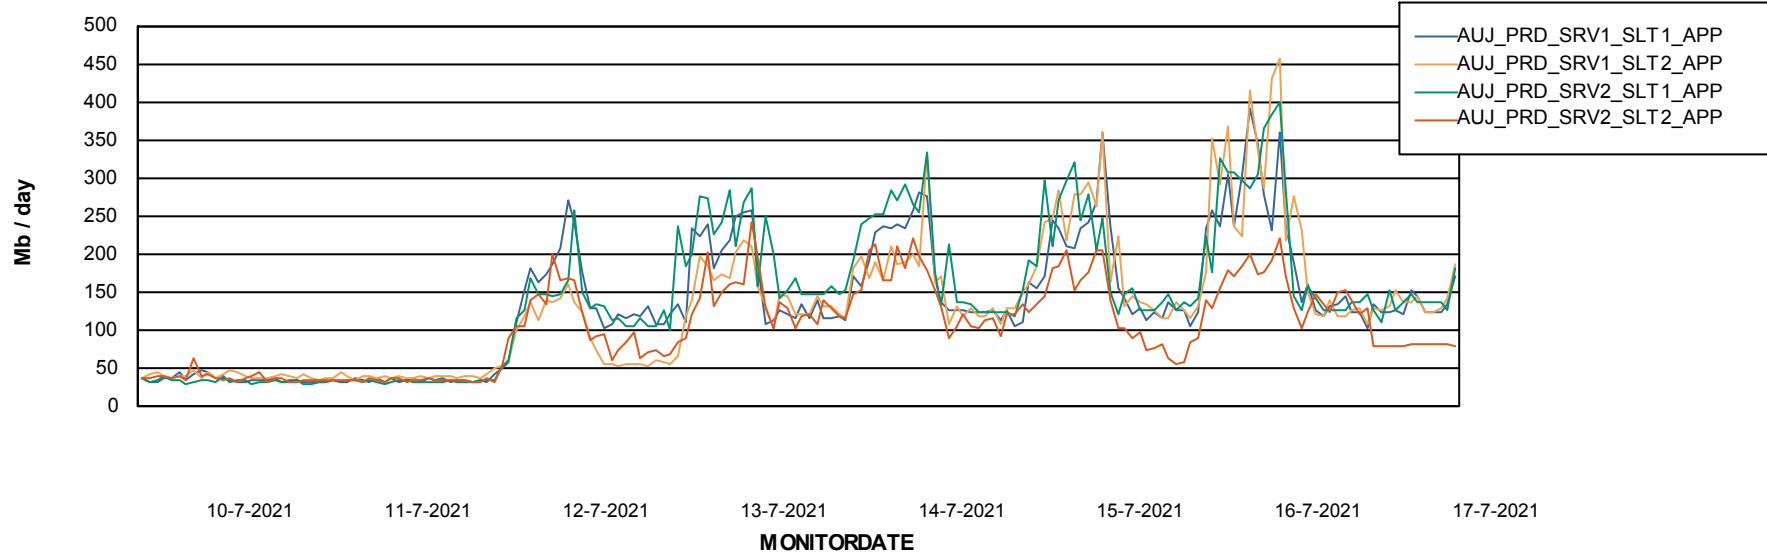

ABSSolute Application Server Services

Avg memory used per ABS Server Service