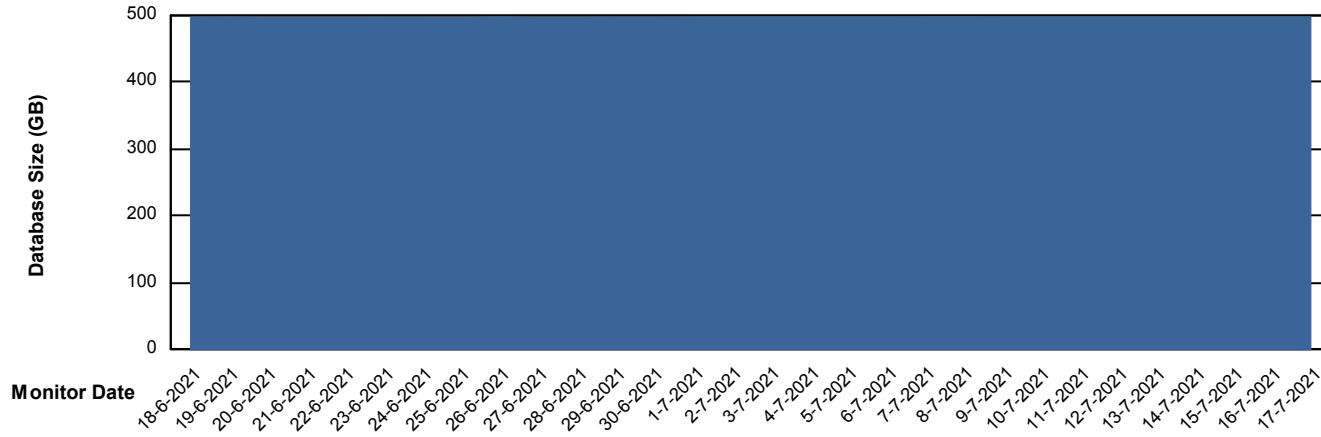

Database growth over last month

Weekly SLA Customer Report

Customer AUJ_Production
Database ID 41

DATABASE SIZE AUJDB_BI_TS1

Database growth over last month

Weekly SLA Customer Report

Customer AUJ_Production
Database ID 41