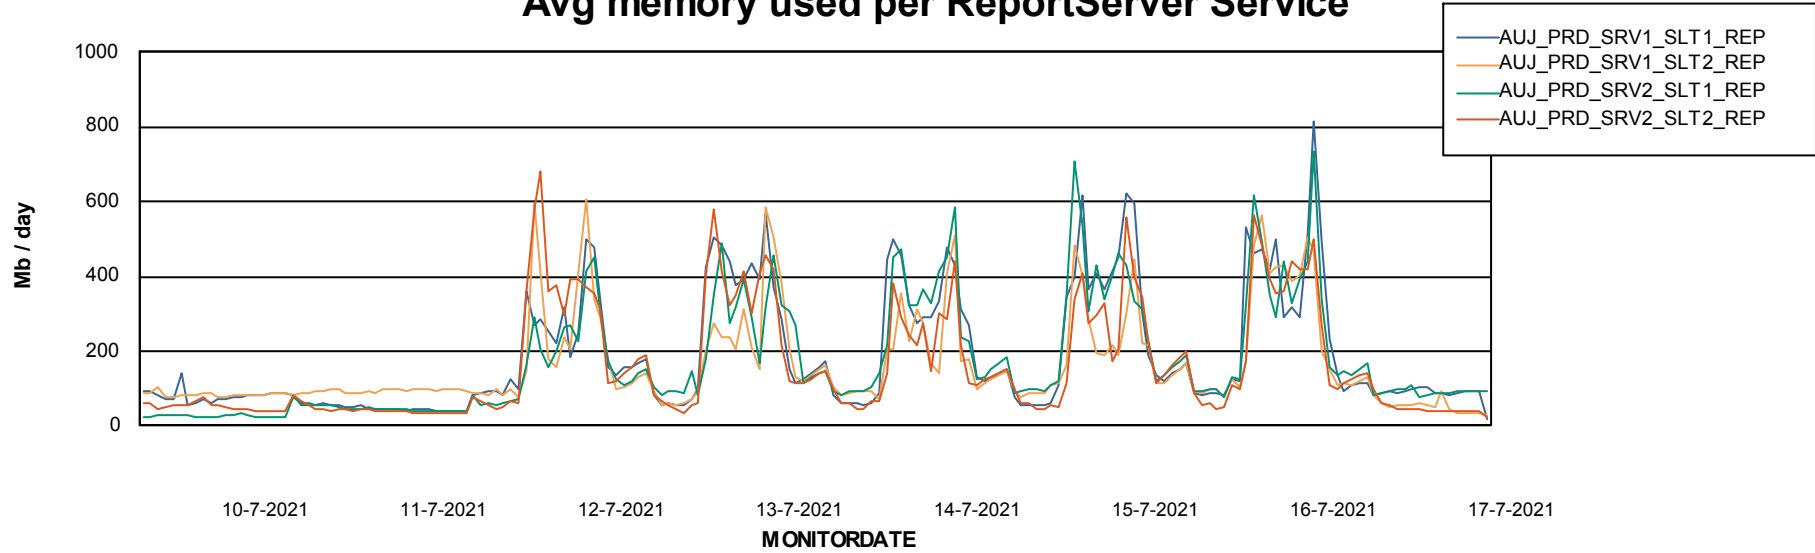

Avg memory used per ABS Server Service

Avg users per day per ABS server

Weekly SLA Customer Report

Customer AUJ_Production
Database ID 41

ABSSolute Application ReportServer Services

Avg memory used per ReportServer Service