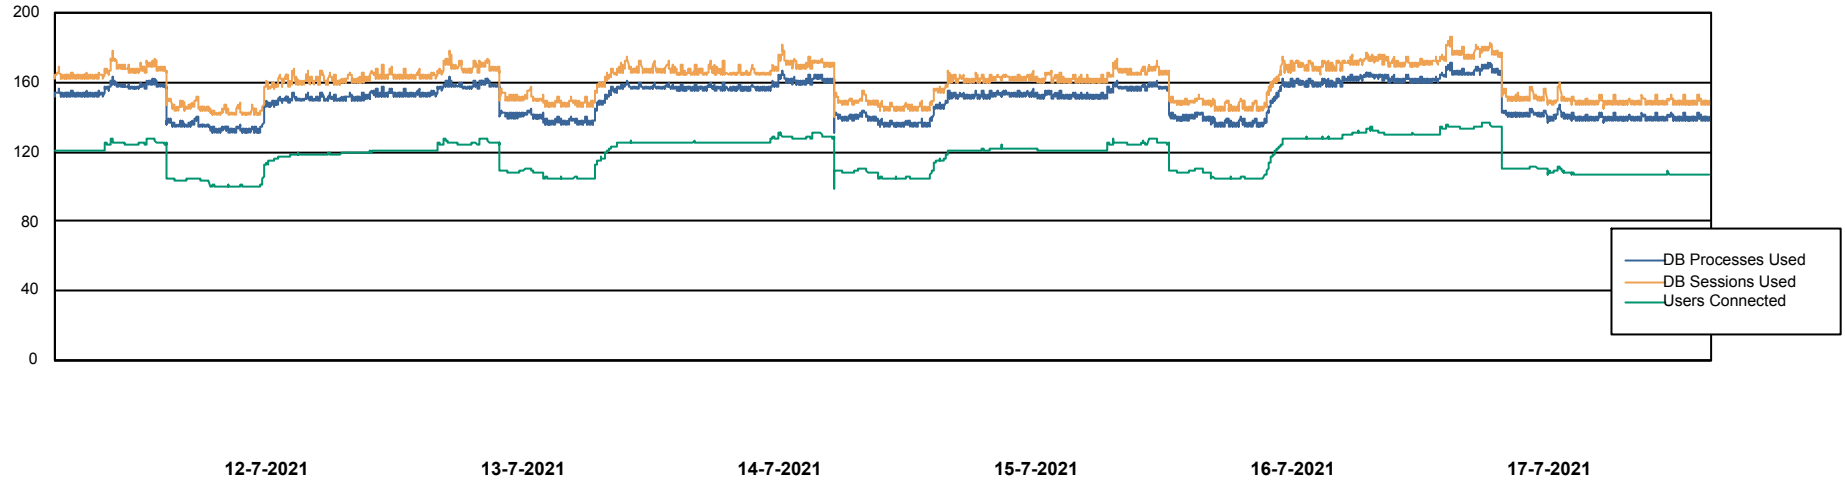

Weekly SLA Customer Report

Customer AUJ_Production
Database ID 41

Harddisk Usage AUJ_PRD_ORACLE_BI1

	Free disk space on / (%)	Total disk space on / (Gb)	Used disk space on / (Gb)
17-7-2021	20	526	401
16-7-2021	20	526	399
15-7-2021	20	526	398
14-7-2021	20	526	398
13-7-2021	20	526	398
12-7-2021	20	526	398
11-7-2021	20	526	401

Weekly SLA Customer Report

Customer AUJ_Production
Database ID 41

Database Performance AUJ_DB4_Primary

Weekly SLA Customer Report

Customer AUJ_Production
Database ID 41

Database Performance AUJ_DB5_Standby