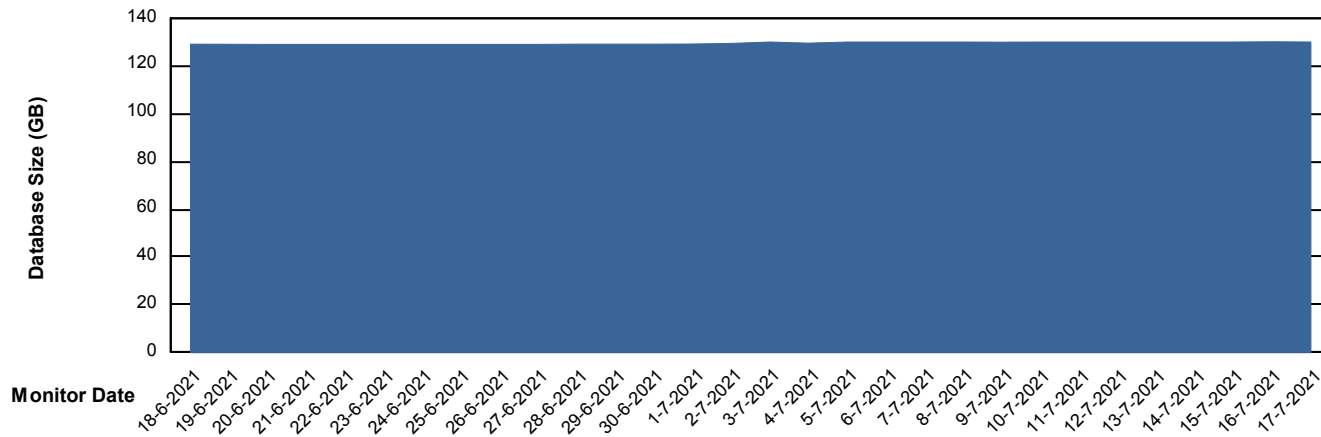

Customer AUJ_Production
Database ID 41

Database Performance AUJDB_BI_TS1

Weekly SLA Customer Report

Customer AUJ_Production
Database ID 41

DATABASE SIZE AUJ_DB4_Primary

Database growth over last month

DATABASE SIZE AUJDB_BI

Database growth over last month

Weekly SLA Customer Report

Customer AUJ_Production
Database ID 41

DATABASE SIZE AUJDB_BI_TS1

Database growth over last month

Weekly SLA Customer Report

Customer AUJ_Production
Database ID 41