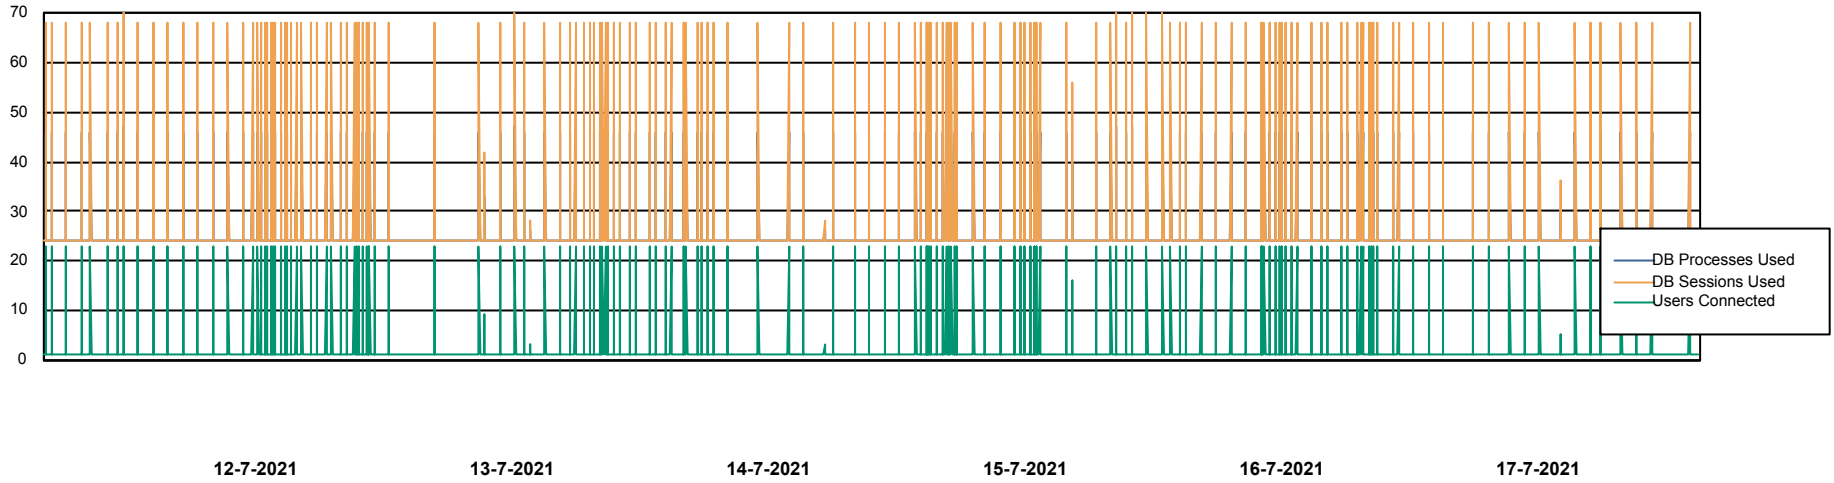

Weekly SLA Customer Report

Customer AUJ_Production
Database ID 41

Database Performance AUJ_DB4_Primary

Weekly SLA Customer Report

Customer AUJ_Production
Database ID 41

Database Performance AUJ_DB5_Standby

Weekly SLA Customer Report

Customer AUJ_Production
Database ID 41

Database Performance AUJ_DB6_Standby2

Weekly SLA Customer Report

Customer AUJ_Production
Database ID 41

Database Performance AUJDB_BI

Weekly SLA Customer Report