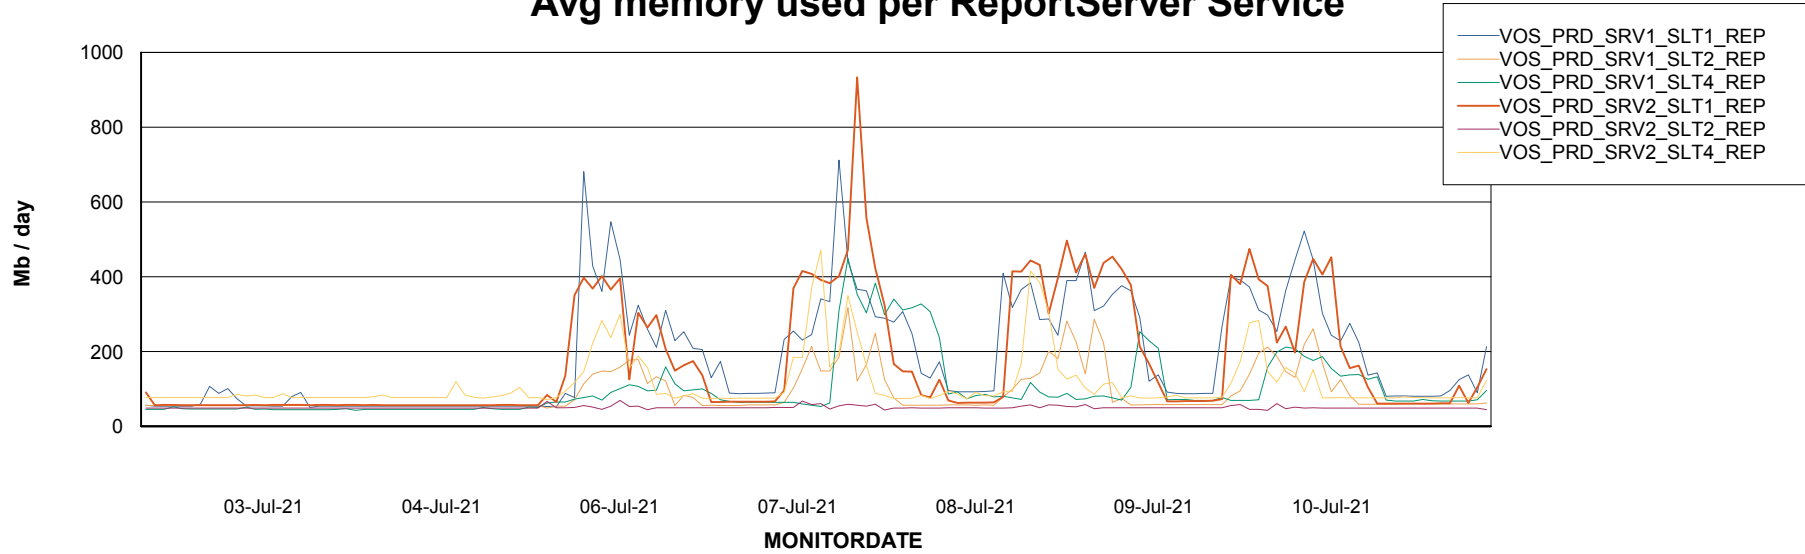

ABSSolute Application ReportServer Services

Avg memory used per ReportServer Service