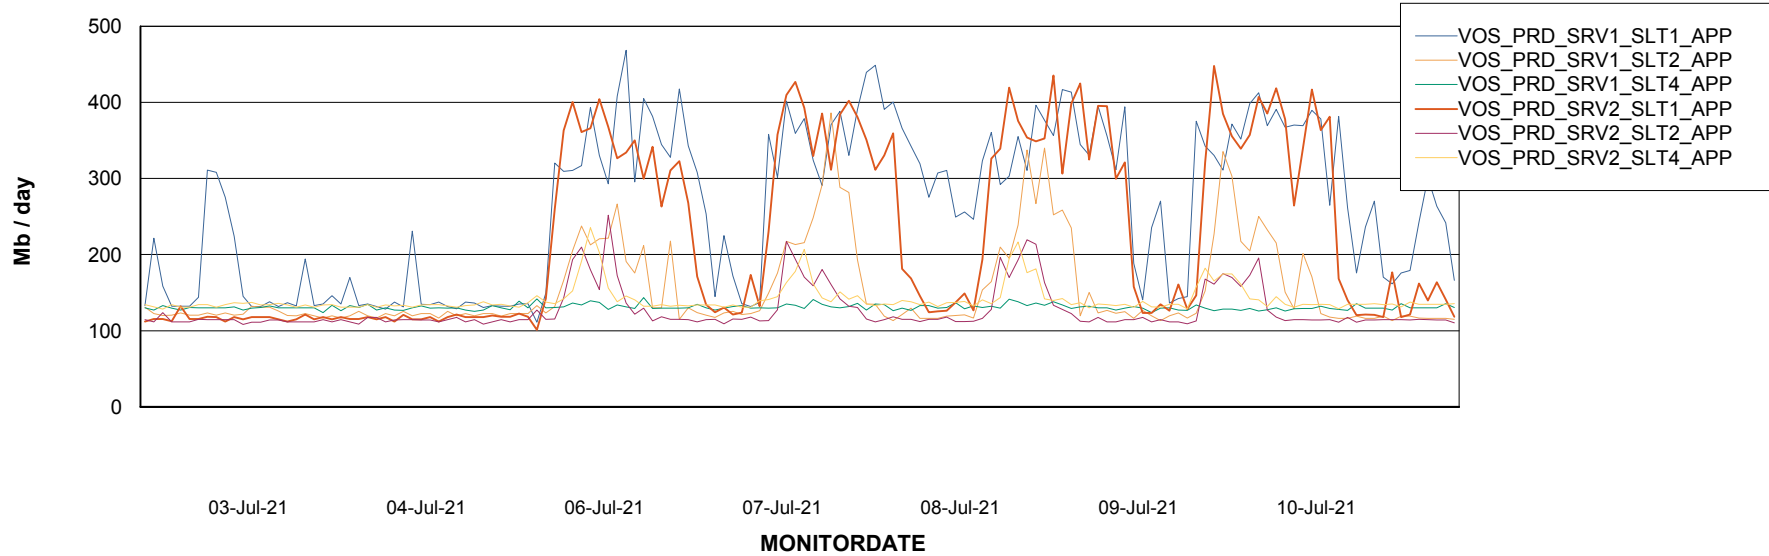

Weekly SLA Customer Report

Customer VOS_Production
 Database ID 68

Database Tablespace VOSDB_Production

Date	Tablespace Name	Filesize (Gb)	Usedsize (Gb)	Percentage free
10-Jul-21	ABSDATA	109	87	20
	INDX	234	190	19
09-Jul-21	ABSDATA	109	87	20
	INDX	234	190	19
08-Jul-21	ABSDATA	109	87	20
	INDX	234	190	19
07-Jul-21	ABSDATA	109	87	20
	INDX	234	190	19
06-Jul-21	ABSDATA	109	87	21
	INDX	224	190	15
04-Jul-21	ABSDATA	109	87	20
	INDX	224	190	15

Weekly SLA Customer Report

Customer VOS_Production
Database ID 68

ABSSolute Application Server Services

Avg memory used per ABS Server Service

Avg users per day per ABS server

Weekly SLA Customer Report

Customer VOS_Production
Database ID 68