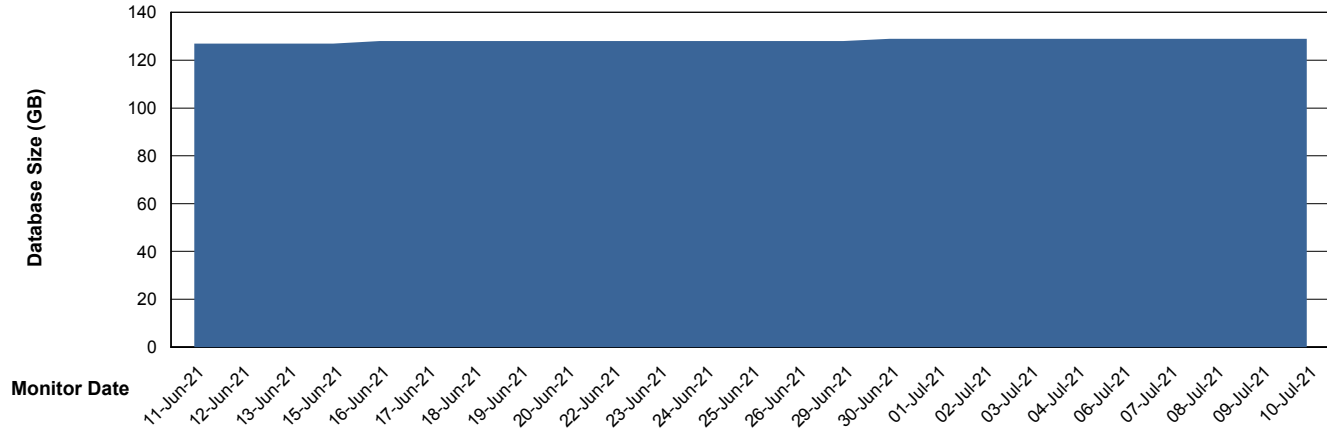

Weekly SLA Customer Report

Customer VOS_Production
 Database ID 68

Harddisk Usage VOS_PRD_ABSWEB2

	Free disk space on / (%)	Total disk space on / (Gb)	Used disk space on / (Gb)	Free disk space on /boot (%)	Total disk space on /boot (Gb)	Used disk space on /boot (Gb)
10-Jul-21	64	50	18	76	1	0
09-Jul-21	64	50	18	76	1	0
08-Jul-21	64	50	18	76	1	0
07-Jul-21	64	50	18	76	1	0
06-Jul-21	64	50	18	76	1	0
04-Jul-21	64	50	18	76	1	0

Database Performance VOSDB_Standby

Weekly SLA Customer Report

Customer VOS_Production
Database ID 68

DATABASE SIZE VOSDB_BI

Database growth over last month

DATABASE SIZE VOSDB_Production

Database growth over last month

Weekly SLA Customer Report

Customer VOS_Production
Database ID 68

Database Tablespace VOSDB_BI

Date	Tablespace Name	Filesize (Gb)	Usedsize (Gb)	Percentage free
10-Jul-21	ABSDATA	100	50	50
	INDX	96	72	25
09-Jul-21	ABSDATA	100	50	50
	INDX	96	72	25
08-Jul-21	ABSDATA	100	50	50
	INDX	96	72	25
07-Jul-21	ABSDATA	100	50	50
	INDX	96	72	25
06-Jul-21	ABSDATA	100	50	50
	INDX	96	72	25
04-Jul-21	ABSDATA	100	50	50
	INDX	96	72	25