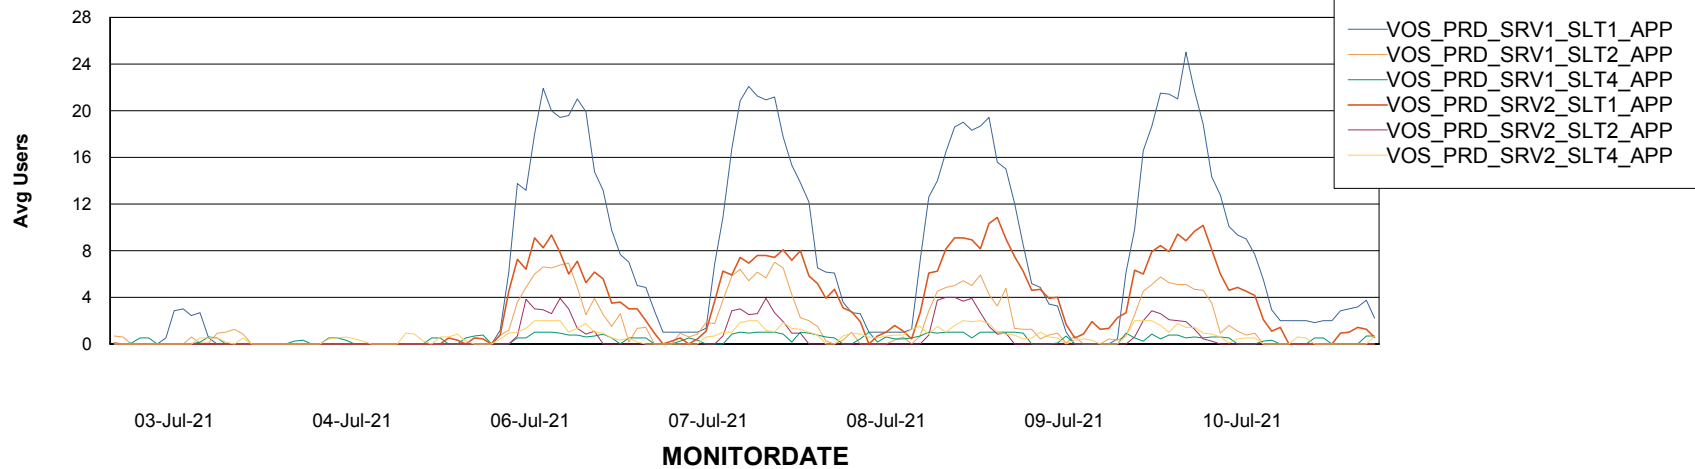

Weekly SLA Customer Report

Customer VOS_Production
Database ID 68

ABSSolute Application Server Services

Avg memory used per ABS Server Service

Avg users per day per ABS server

Weekly SLA Customer Report

Customer VOS_Production
Database ID 68