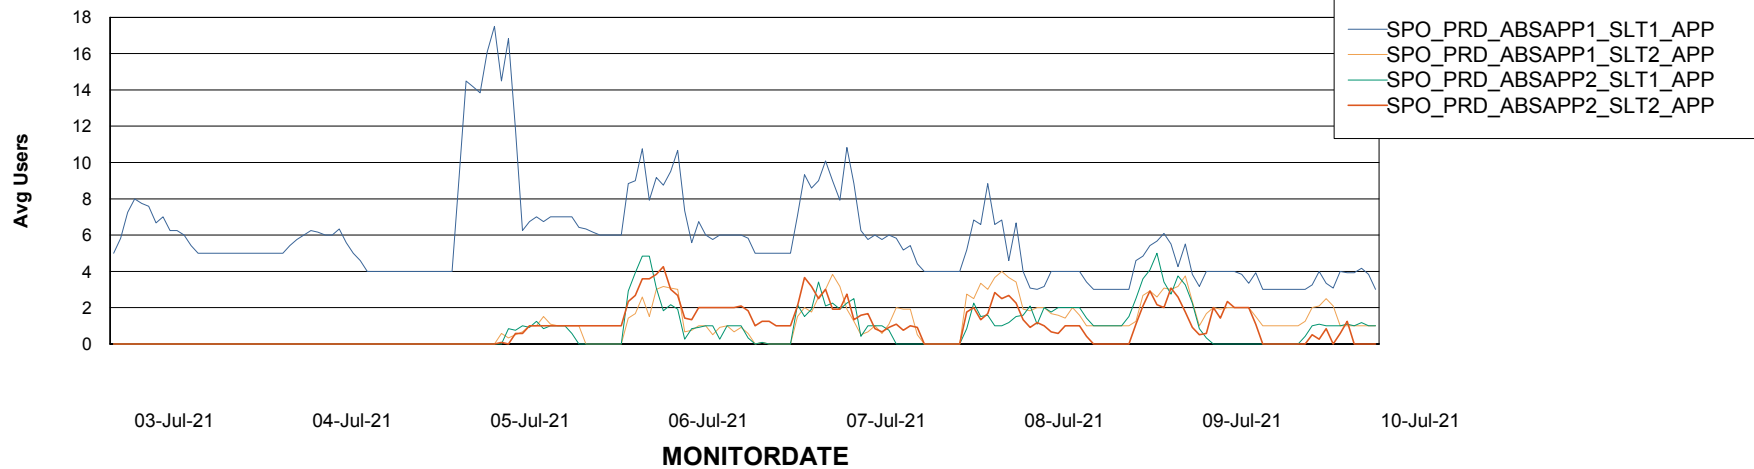

Avg users per day per ABS server