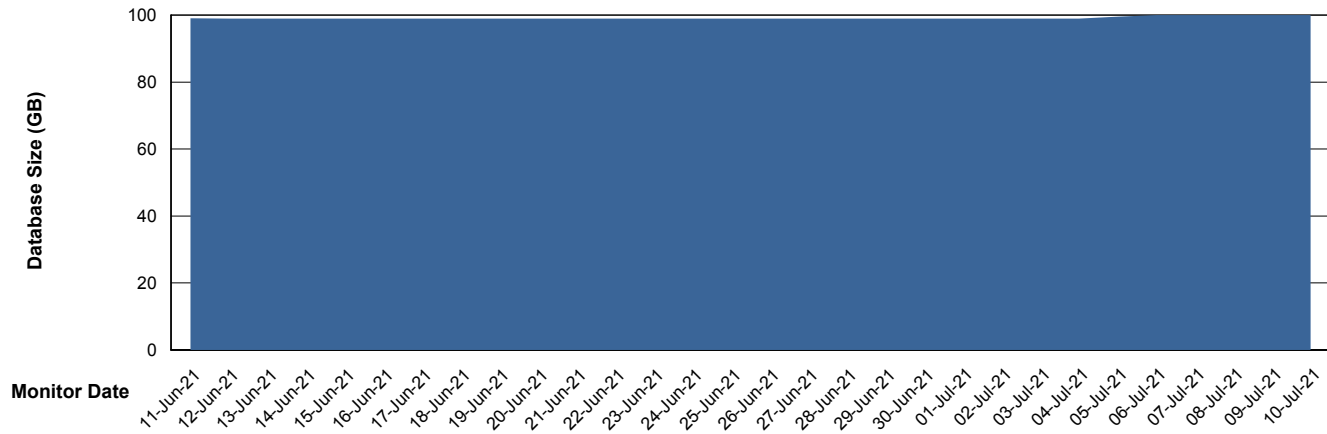

Weekly SLA Customer Report

Customer SPO_Production Silver
Database ID 57

Database Performance SPODB_Standby

Weekly SLA Customer Report

Customer SPO_Production Silver
Database ID 57

DATABASE SIZE SPODB_BI

Database growth over last month

DATABASE SIZE SPODB_Production

Database growth over last month

Weekly SLA Customer Report

Customer SPO_Production Silver
 Database ID 57

Database Tablespace SPODB_BI

Date	Tablespace Name	Filesize (Gb)	Usedsize (Gb)	Percentage free
10-Jul-21	ABSDATA	28	22	21
	INDX	35	29	17
09-Jul-21	ABSDATA	28	22	21
	INDX	35	29	17
08-Jul-21	ABSDATA	28	22	21
	INDX	35	29	17
07-Jul-21	ABSDATA	28	22	21
	INDX	35	29	17
06-Jul-21	ABSDATA	28	22	21
	INDX	35	29	17
05-Jul-21	ABSDATA	28	22	21
	INDX	35	29	17
04-Jul-21	ABSDATA	28	22	21
	INDX	35	29	17