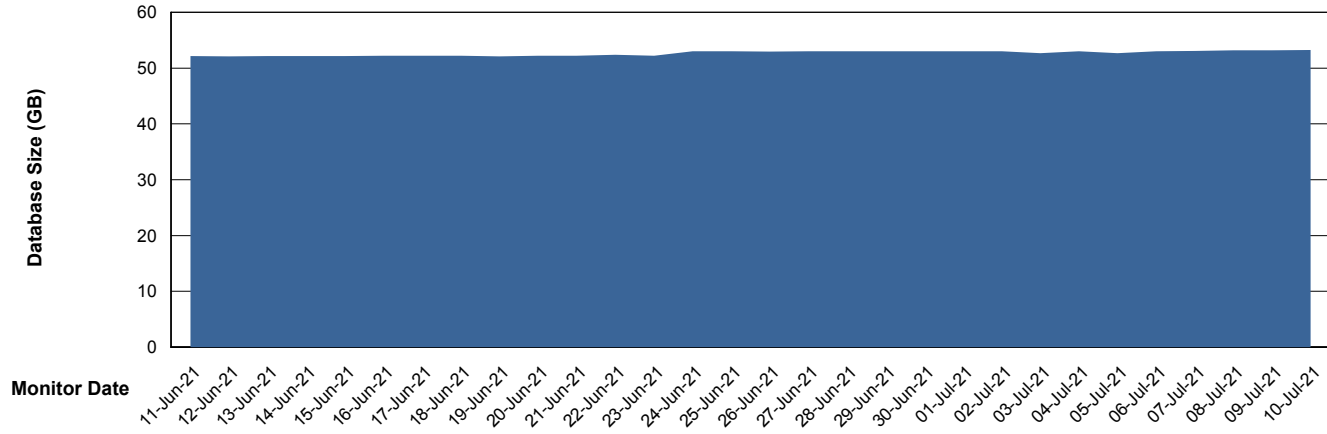

Weekly SLA Customer Report

Customer SPO_Production Silver
Database ID 57

Database Performance SPODB_Standby

Weekly SLA Customer Report

Customer SPO_Production Silver
Database ID 57

DATABASE SIZE SPODB_BI

Database growth over last month

DATABASE SIZE SPODB_Production

Database growth over last month

Weekly SLA Customer Report

Customer SPO_Production Silver
 Database ID 57

Database Tablespace SPODB_BI

Date	Tablespace Name	Filesize (Gb)	Usedsize (Gb)	Percentage free
10-Jul-21	ABSDATA	28	22	21
	INDX	35	29	17
09-Jul-21	ABSDATA	28	22	21
	INDX	35	29	17
08-Jul-21	ABSDATA	28	22	21
	INDX	35	29	17
07-Jul-21	ABSDATA	28	22	21
	INDX	35	29	17
06-Jul-21	ABSDATA	28	22	21
	INDX	35	29	17
05-Jul-21	ABSDATA	28	22	21
	INDX	35	29	17
04-Jul-21	ABSDATA	28	22	21
	INDX	35	29	17