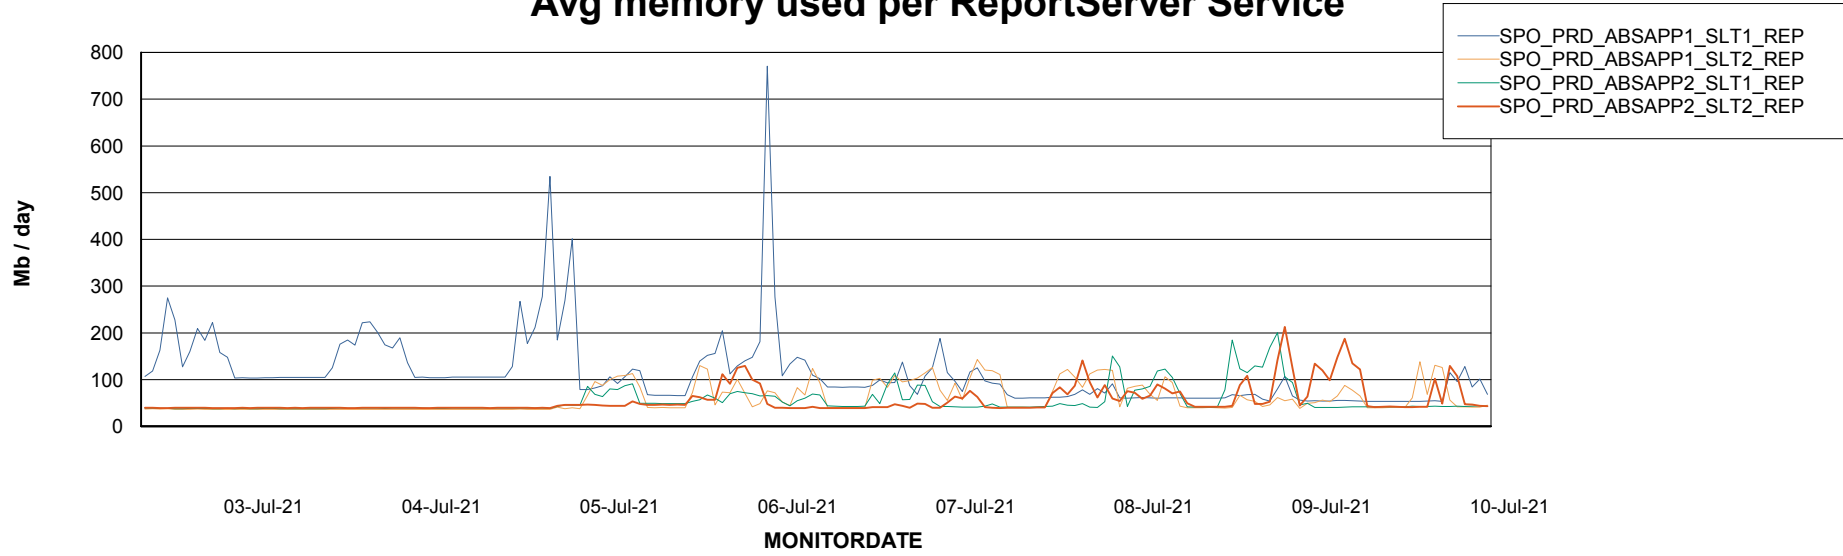

Avg users per day per ABS server

Weekly SLA Customer Report

Customer SPO_Production Silver
Database ID 57

ABSSolute Application ReportServer Services

Avg memory used per ReportServer Service

Weekly SLA Customer Report