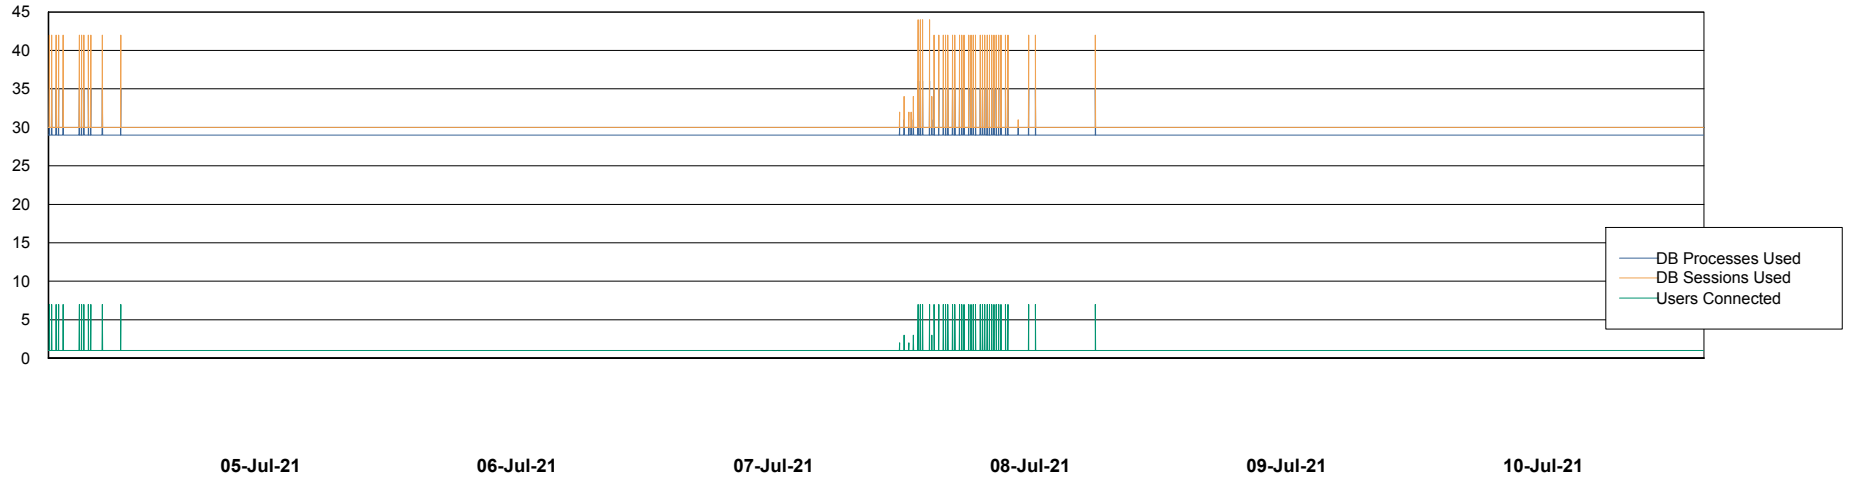

Weekly SLA Customer Report

Customer SPO_Production Silver
Database ID 57

Database Performance SPODB_BI

Weekly SLA Customer Report

Customer SPO_Production Silver
Database ID 57

Database Performance SPODB_Production

Weekly SLA Customer Report

Customer SPO_Production Silver
Database ID 57

Database Performance SPODB_Standby

Weekly SLA Customer Report

Customer SPO_Production Silver
Database ID 57

DATABASE SIZE SPODB_BI

Database growth over last month