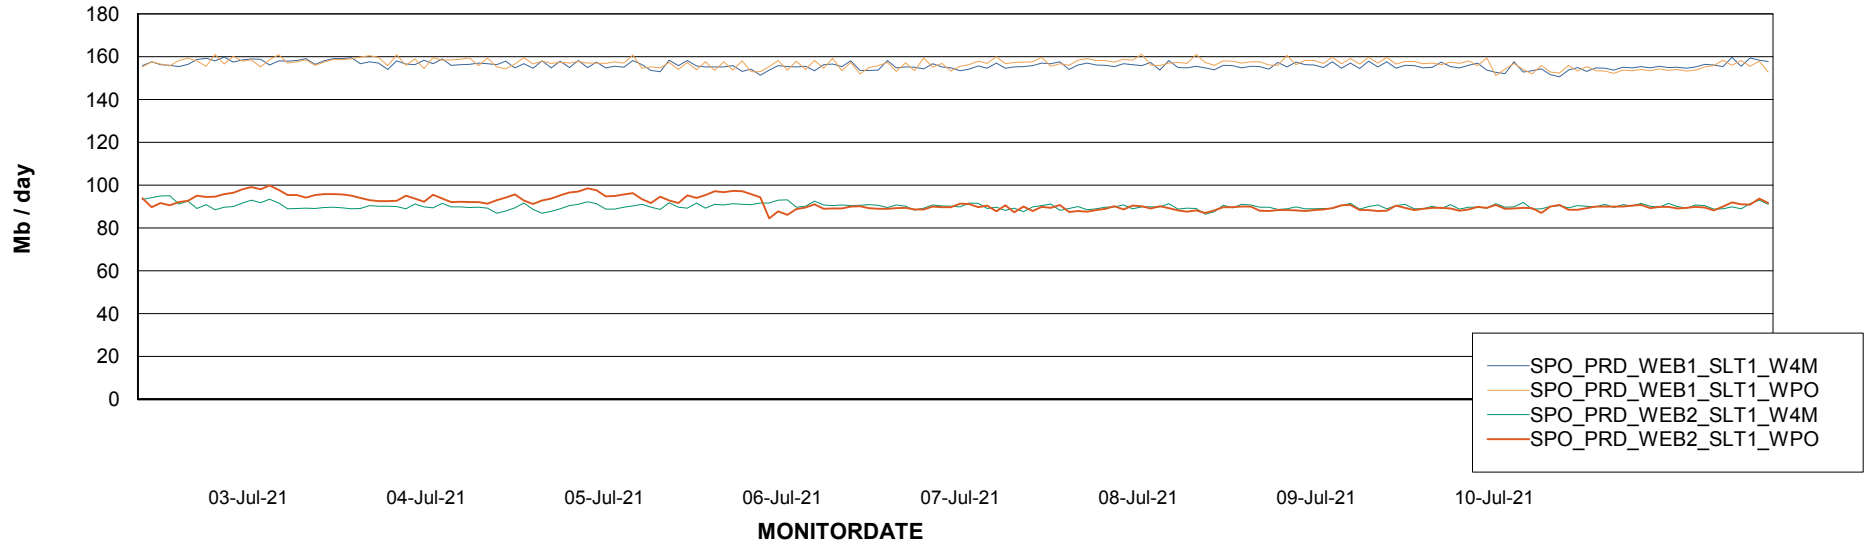

ABSSolute Web Component Services

Avg memory used per ABS Web component