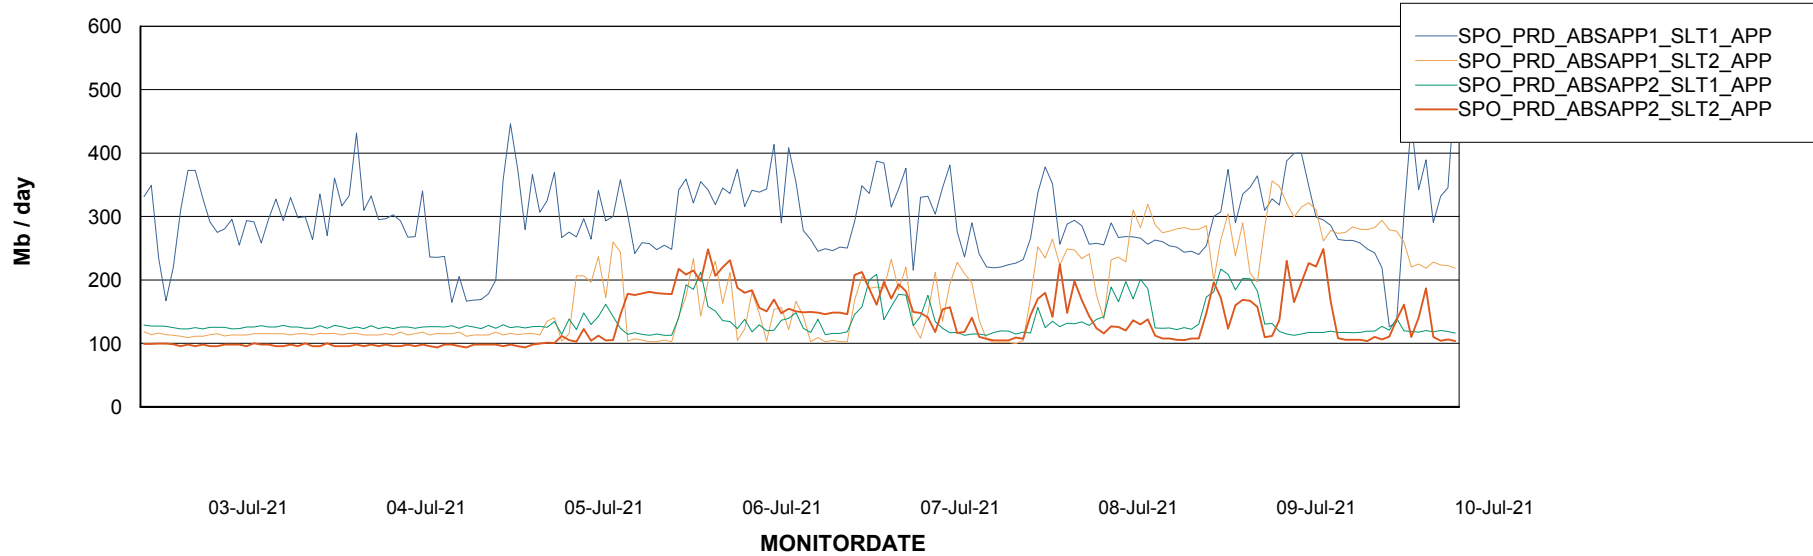

Standby Database Health SPO_Production Silver

Recovery lag for last 7 days

Weekly SLA Customer Report

Customer SPO_Production Silver
Database ID 57

ABSolute Application Server Services

Avg memory used per ABS Server Service