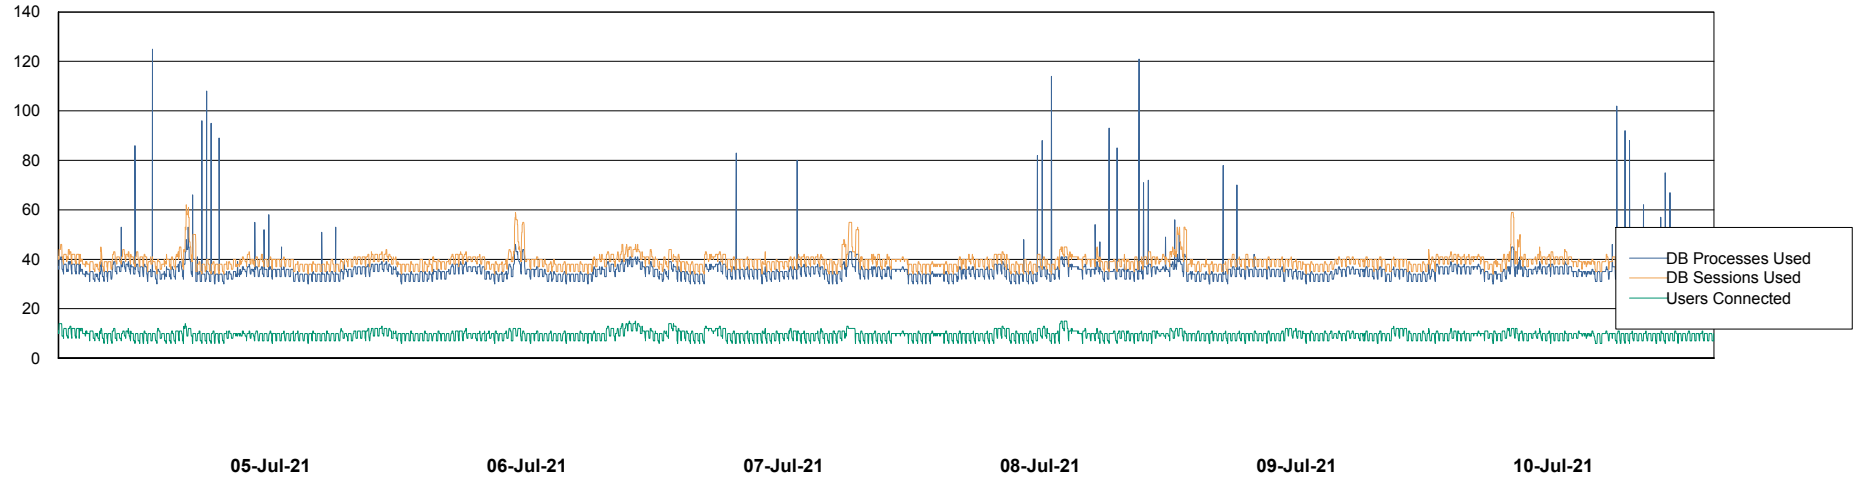

Weekly SLA Customer Report

Customer SPO_Production Silver
 Database ID 57

Harddisk Usage SPO_PRD_ORACLE_BI1

	Free disk space on c: (%)	Total disk space on c: (Gb)	Free disk space on d: (%)	Total disk space on d: (Gb)	Free disk space on e: (%)	Total disk space on e: (Gb)	Free disk space on f: (%)	Total disk space on f: (Gb)
10-Jul-21	15	80	33	200	100	100	100	50
09-Jul-21	14	80	33	200	100	100	100	50
08-Jul-21	13	80	33	200	100	100	100	50
07-Jul-21	15	80	33	200	100	100	100	50
06-Jul-21	15	80	36	200	100	100	100	50
05-Jul-21	15	80	36	200	100	100	100	50
04-Jul-21	15	80	36	200	100	100	100	50

Weekly SLA Customer Report

Customer SPO_Production Silver
Database ID 57

Database Performance SPODB_BI

Weekly SLA Customer Report

Customer SPO_Production Silver
Database ID 57

Database Performance SPODB_Production