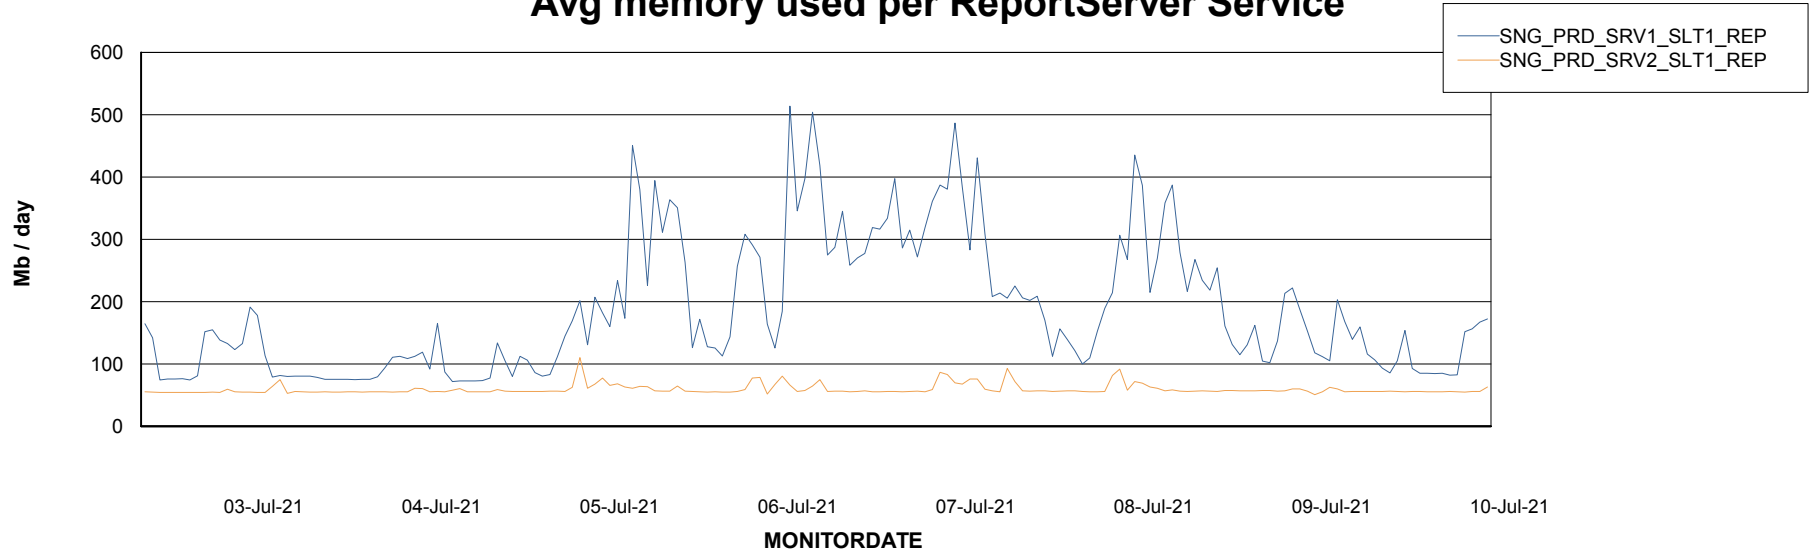

ABSSolute Application ReportServer Services

Avg memory used per ReportServer Service