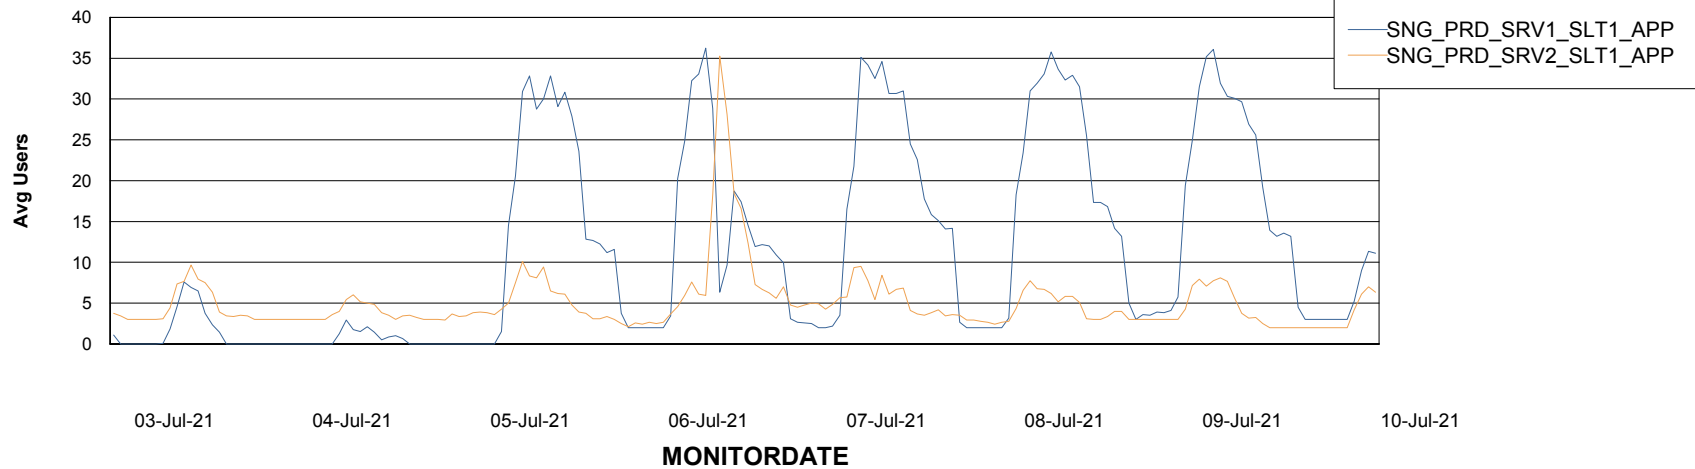

Database Tablespace SNGDB_Production

Date	Tablespace Name	Filesize (Gb)	Usedsize (Gb)	Percentage free
10-Jul-21	ABSDATA	33	28	15
	INDX	99	72	27
09-Jul-21	ABSDATA	33	28	15
	INDX	99	72	27
08-Jul-21	ABSDATA	33	28	15
	INDX	99	72	27
07-Jul-21	ABSDATA	33	28	15
	INDX	99	72	27
06-Jul-21	ABSDATA	33	28	15
	INDX	99	72	27
05-Jul-21	ABSDATA	33	28	15
	INDX	99	71	28
04-Jul-21	ABSDATA	33	28	15
	INDX	99	71	28

Weekly SLA Customer Report

Customer SNG_Production
Database ID 70

ABSSolute Application Server Services

Avg memory used per ABS Server Service

Avg users per day per ABS server

Weekly SLA Customer Report

Customer SNG_Production
Database ID 70