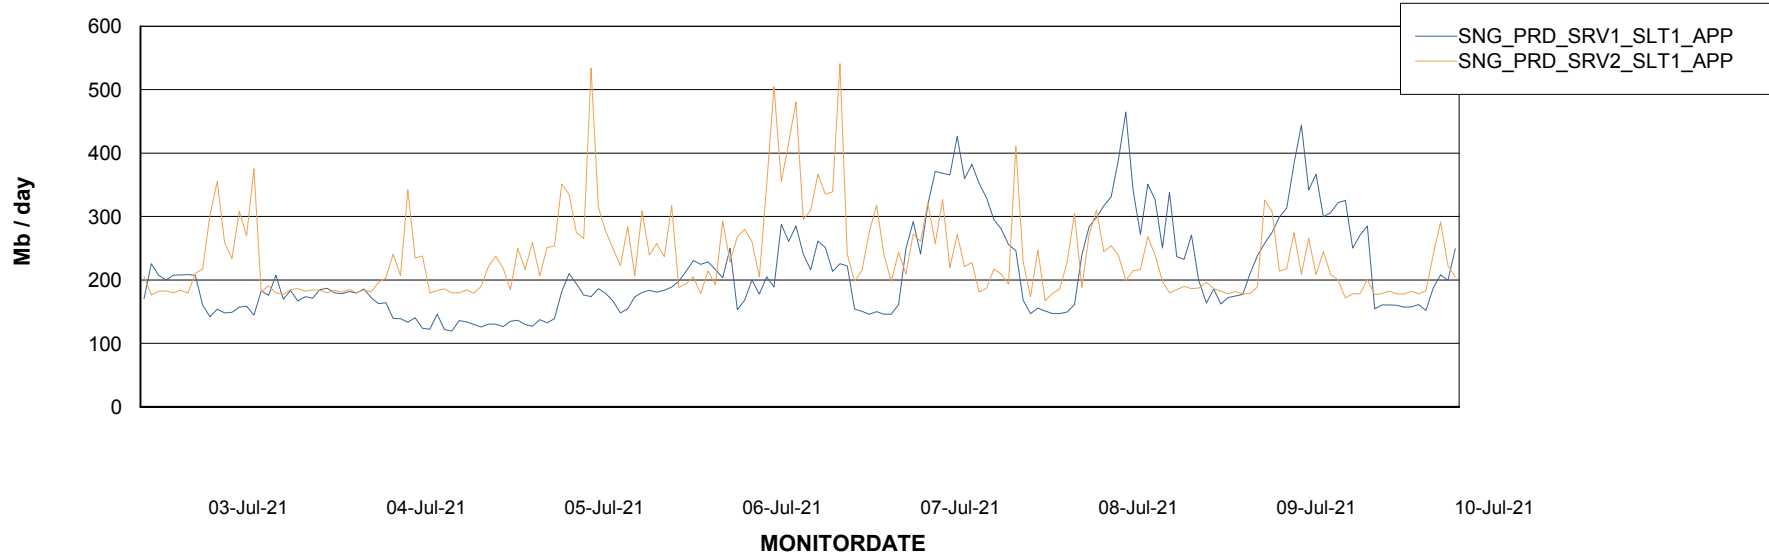

Weekly SLA Customer Report

Customer SNG_Production
Database ID 70

Database Performance SNGDB_Production

Weekly SLA Customer Report

Customer SNG_Production
 Database ID 70

DATABASE SIZE SNGDB_Production

Database growth over last month

Database Tablespace SNGDB_Production

Date	Tablespace Name	Filesize (Gb)	Usedsize (Gb)	Percentage free
10-Jul-21	ABSDATA	33	28	15
	INDX	99	72	27
09-Jul-21	ABSDATA	33	28	15
	INDX	99	72	27
08-Jul-21	ABSDATA	33	28	15
	INDX	99	72	27
07-Jul-21	ABSDATA	33	28	15
	INDX	99	72	27
06-Jul-21	ABSDATA	33	28	15
	INDX	99	72	27
05-Jul-21	ABSDATA	33	28	15
	INDX	99	71	28
04-Jul-21	ABSDATA	33	28	15
	INDX	99	71	28

Weekly SLA Customer Report

Customer SNG_Production
Database ID 70

ABSSolute Application Server Services

Avg memory used per ABS Server Service

Avg users per day per ABS server

Weekly SLA Customer Report

Customer SNG_Production
Database ID 70