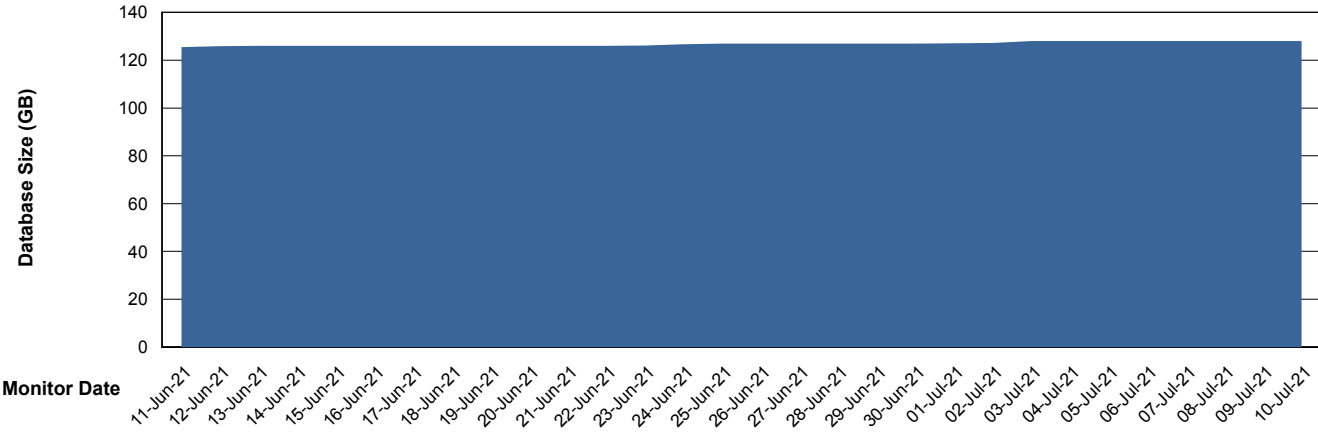

Weekly SLA Customer Report

Customer SNG_Production
Database ID 70

Database Performance SNGDB_Production

Weekly SLA Customer Report

Customer SNG_Production
 Database ID 70

DATABASE SIZE SNGDB_Production

Database growth over last month

Database Tablespace SNGDB_Production

Date	Tablespace Name	Filesize (Gb)	Usedsize (Gb)	Percentage free
10-Jul-21	ABSDATA	33	28	15
	INDX	99	72	27
09-Jul-21	ABSDATA	33	28	15
	INDX	99	72	27
08-Jul-21	ABSDATA	33	28	15
	INDX	99	72	27
07-Jul-21	ABSDATA	33	28	15
	INDX	99	72	27
06-Jul-21	ABSDATA	33	28	15
	INDX	99	72	27
05-Jul-21	ABSDATA	33	28	15
	INDX	99	71	28
04-Jul-21	ABSDATA	33	28	15
	INDX	99	71	28