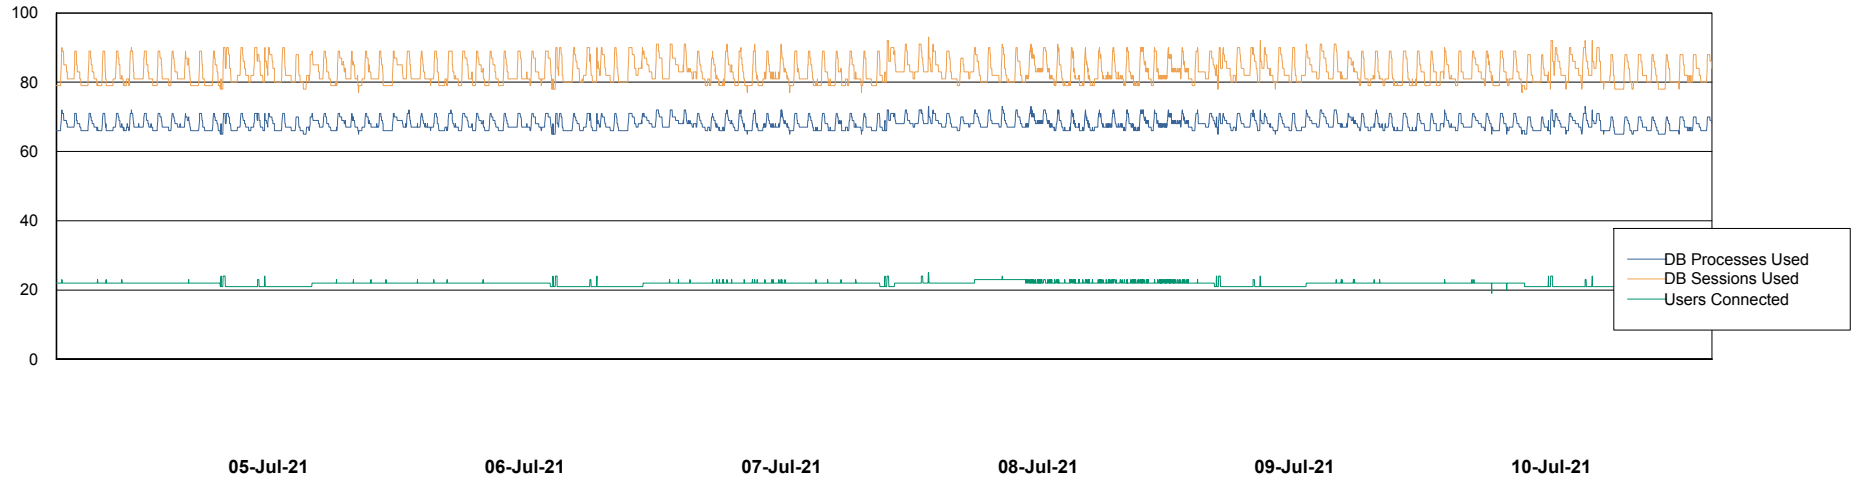

Database Performance RSS_DB_Primary (2020)