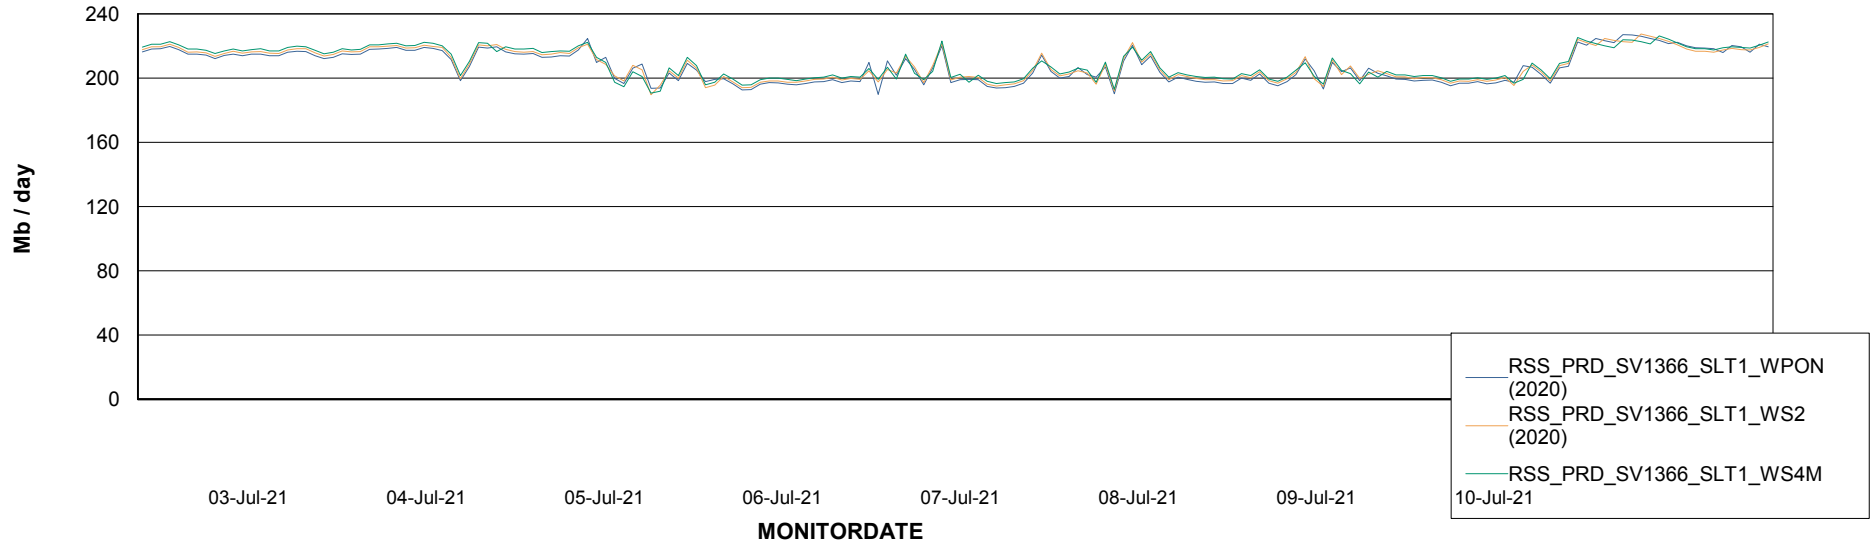

ABSolute Web Component Services

Avg memory used per ABS Web component