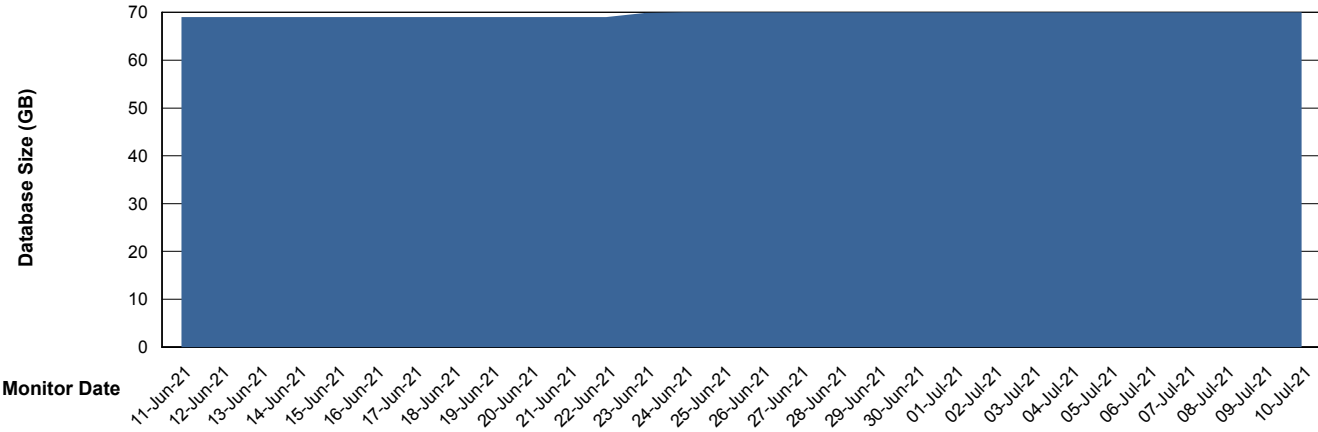

DATABASE SIZE RSS_DB_Primary (2020)

Database growth over last month

Database Tablespace RSS_DB_Primary (2020)

Date	Tablespace Name	Filesize (Gb)	Usedsize (Gb)	Percentage free
10-Jul-21	ABSDATA	42	33	21
	INDX	42	35	17
09-Jul-21	ABSDATA	42	33	21
	INDX	42	35	17
08-Jul-21	ABSDATA	42	33	21
	INDX	42	35	17
07-Jul-21	ABSDATA	42	33	21
	INDX	42	35	17
06-Jul-21	ABSDATA	42	33	21
	INDX	42	35	17
05-Jul-21	ABSDATA	42	33	21
	INDX	42	35	17
04-Jul-21	ABSDATA	42	33	21
	INDX	42	35	17