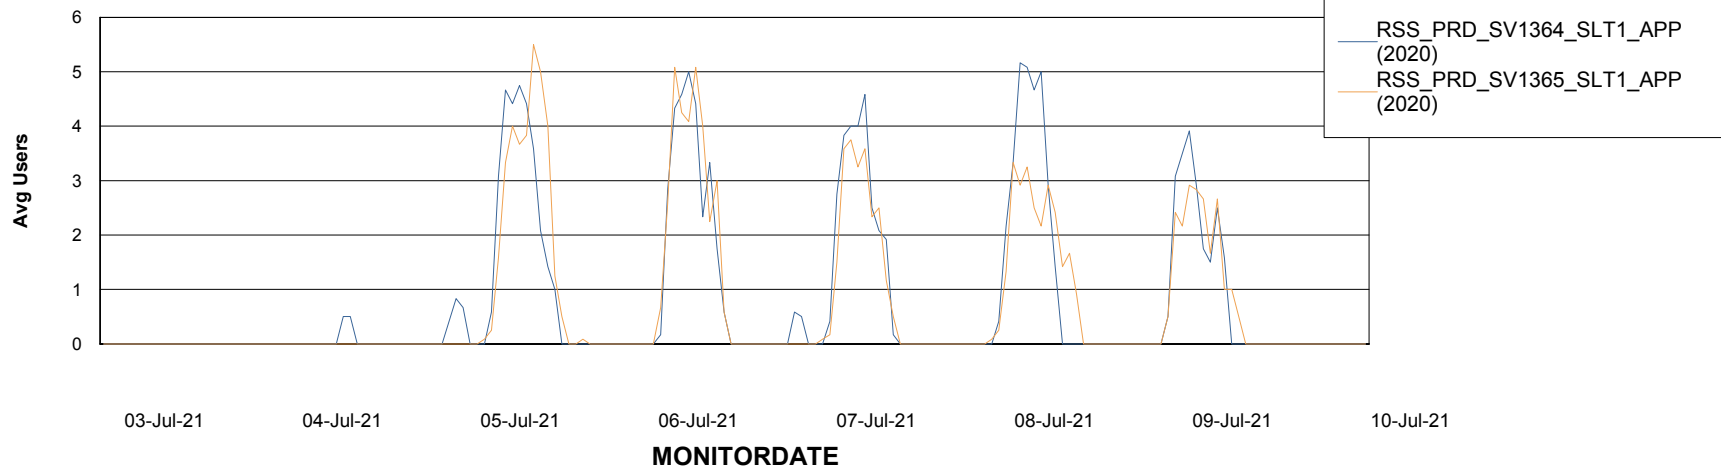

Avg users per day per ABS server