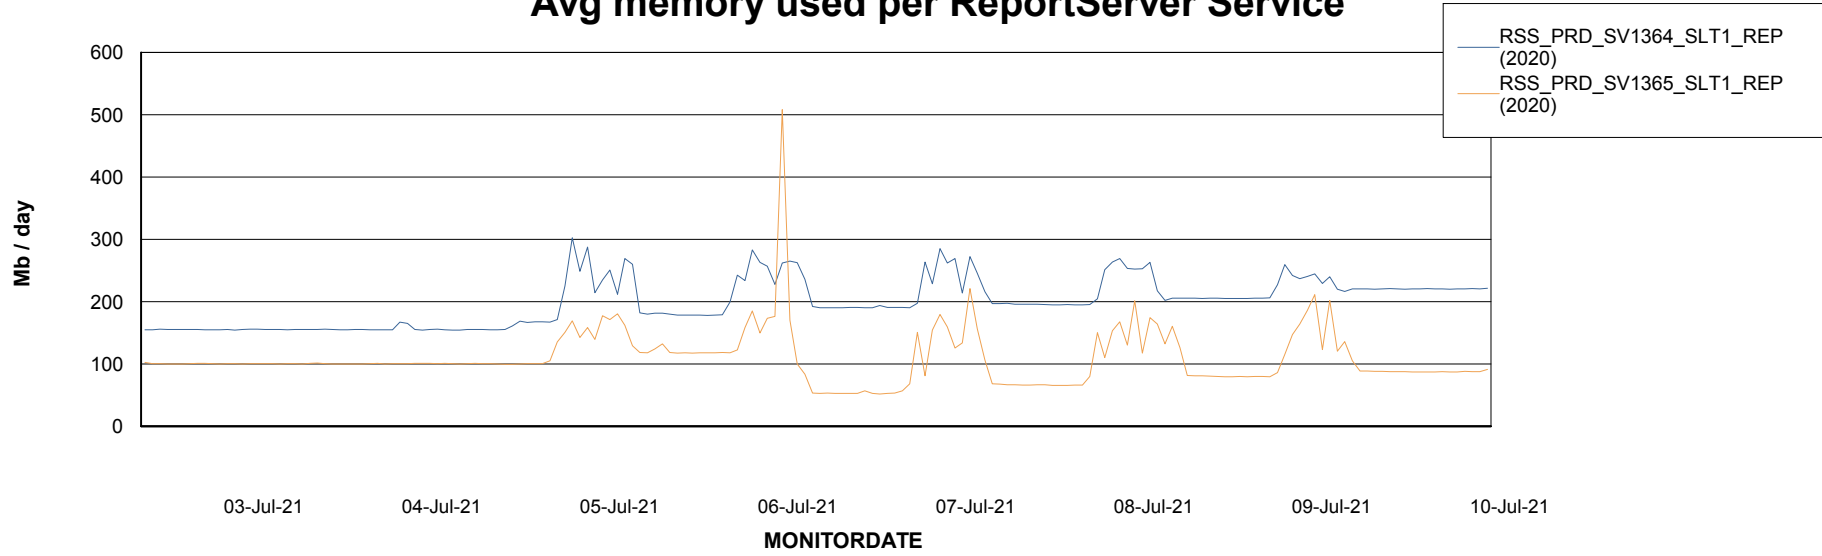

ABSSolute Application ReportServer Services

Avg memory used per ReportServer Service