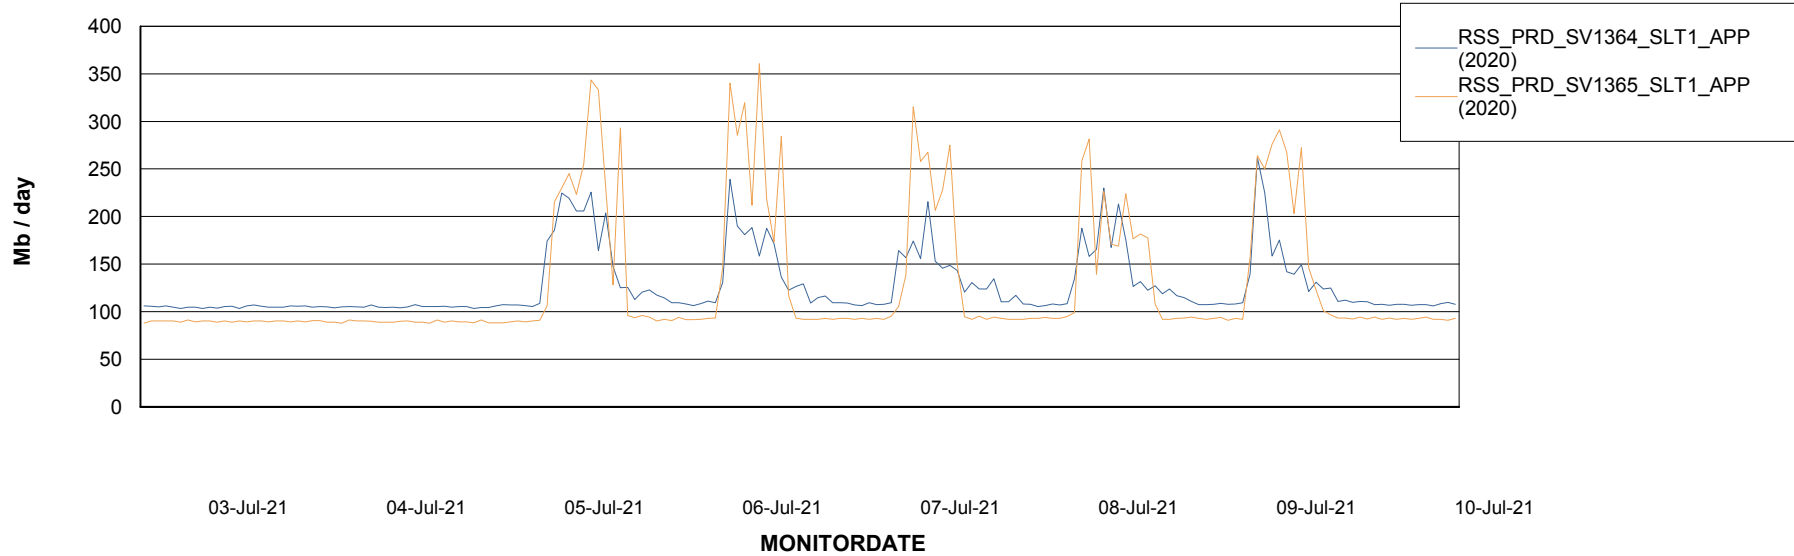

ABSSolute Application Server Services

Avg memory used per ABS Server Service