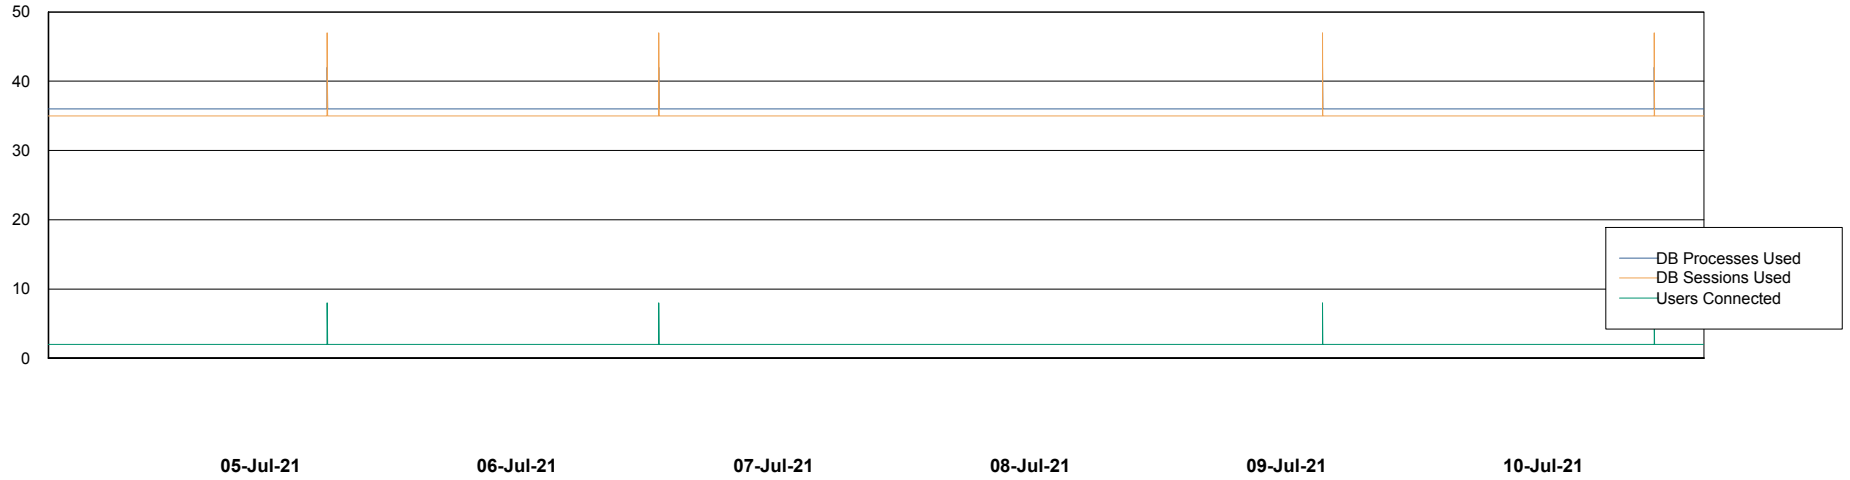

Database Performance RSS_DB_Standby (2020)