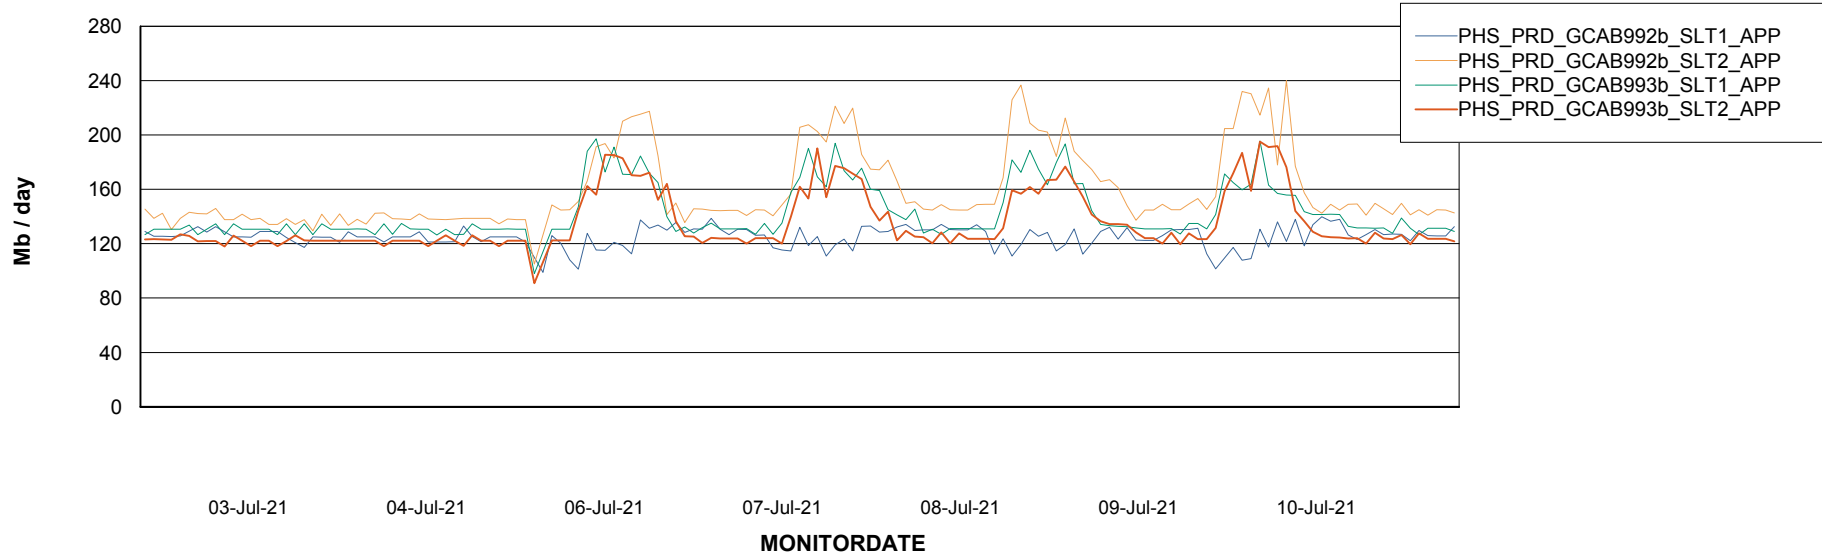

ABSSolute Application Server Services

Avg memory used per ABS Server Service