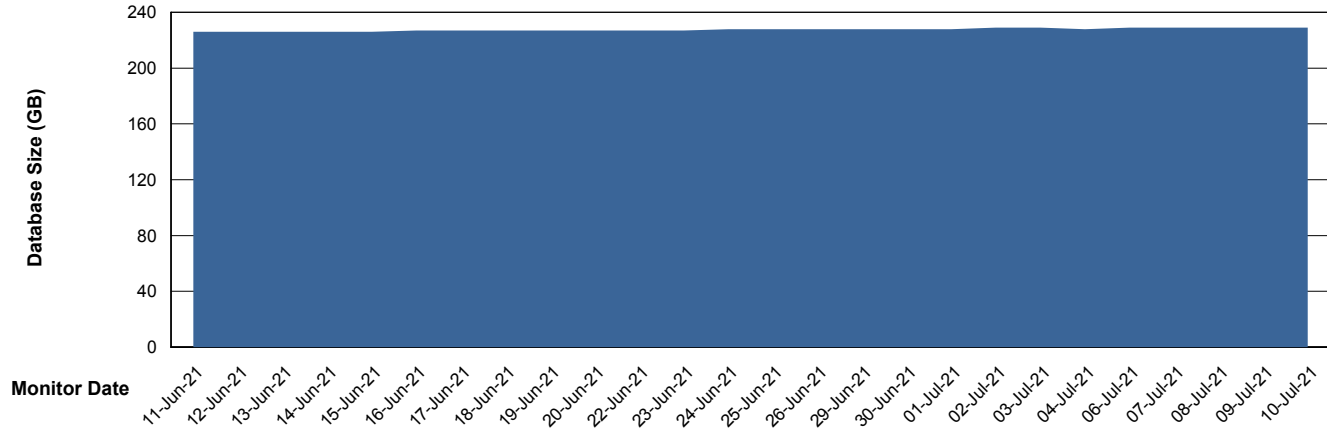

Weekly SLA Customer Report

Customer PHS_Production
 Database ID 47

Harddisk Usage PHS_PRD_GCAB994b

	Free disk space on C: (%)	Total disk space on C: (Gb)	Used disk space on C: (Gb)	Free disk space on D: (%)	Total disk space on D: (Gb)	Used disk space on D: (Gb)
10-Jul-21	42	99	58	32	450	306
09-Jul-21	42	99	58	32	450	306
08-Jul-21	42	99	58	32	450	306
07-Jul-21	42	99	58	32	450	306
06-Jul-21	42	99	58	32	450	306
04-Jul-21	42	99	58	32	450	306

Harddisk Usage PHS_PRD_GCAB995b

	Free disk space on C: (%)	Total disk space on C: (Gb)	Used disk space on C: (Gb)
10-Jul-21	47	49	26
09-Jul-21	47	49	26
08-Jul-21	47	49	26
07-Jul-21	47	49	26
06-Jul-21	47	49	26
04-Jul-21	47	49	26

Weekly SLA Customer Report

Customer PHS_Production
Database ID 47

DATABASE SIZE PHSDB_Production

Database growth over last month

DATABASE SIZE PHSDB_Test

Database growth over last month

Weekly SLA Customer Report