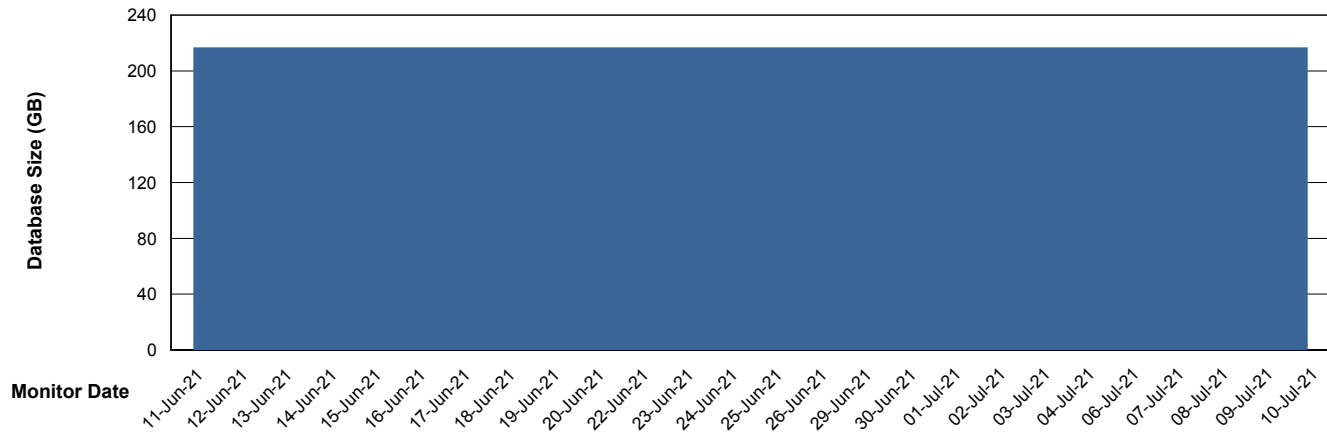

Weekly SLA Customer Report

Customer PHS_Production
Database ID 47

DATABASE SIZE PHSDB_Production

Database growth over last month

DATABASE SIZE PHSDB_Test

Database growth over last month

Weekly SLA Customer Report

Customer PHS_Production
 Database ID 47

Database Tablespace PHSDB_Production

Date	Tablespace Name	Filesize (Gb)	Usedsize (Gb)	Percentage free
10-Jul-21	ABSDATA	120	98	18
	INDX	162	132	19
09-Jul-21	ABSDATA	120	98	18
	INDX	162	132	19
08-Jul-21	ABSDATA	120	98	18
	INDX	162	132	19
07-Jul-21	ABSDATA	120	98	18
	INDX	162	132	19
06-Jul-21	ABSDATA	120	98	19
	INDX	162	132	19
04-Jul-21	ABSDATA	120	97	19
	INDX	162	131	19