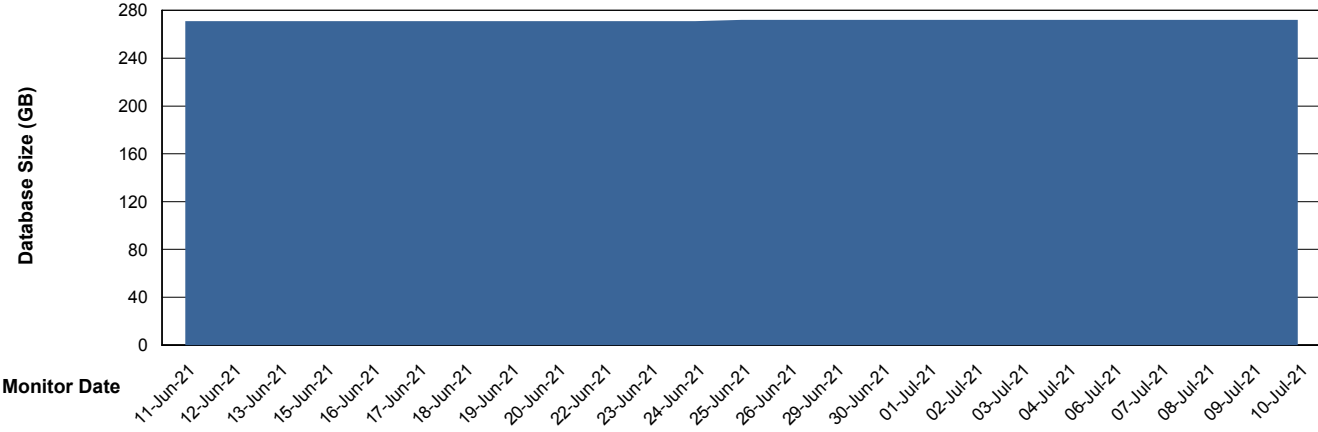

DATABASE SIZE PCODB_Production

Database growth over last month

Database Tablespace PCODB_Production

Date	Tablespace Name	Filesize (Gb)	Usedsize (Gb)	Percentage free
10-Jul-21	ABSDATA	238	107	55
	INDX	329	163	51
09-Jul-21	ABSDATA	238	107	55
	INDX	329	163	51
08-Jul-21	ABSDATA	238	107	55
	INDX	329	162	51
07-Jul-21	ABSDATA	238	107	55
	INDX	329	162	51
06-Jul-21	ABSDATA	238	107	55
	INDX	329	162	51
04-Jul-21	ABSDATA	238	107	55
	INDX	329	162	51