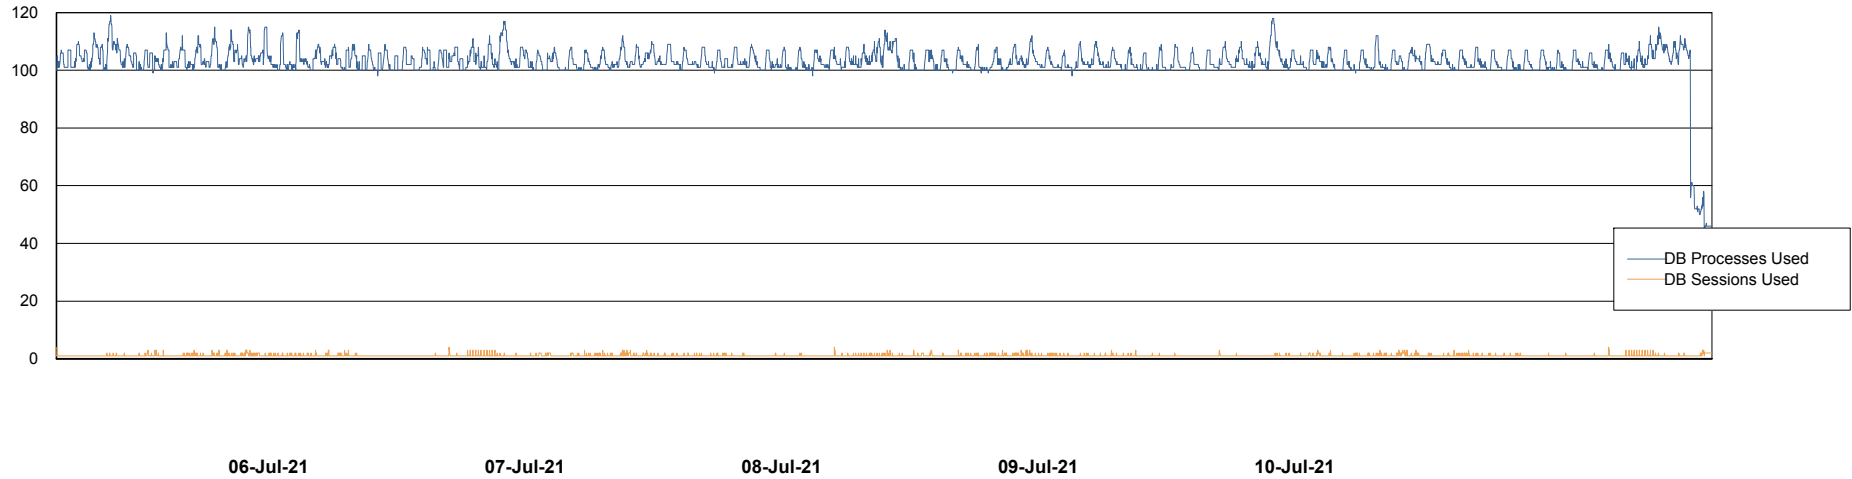

Database Performance PCODB_Production