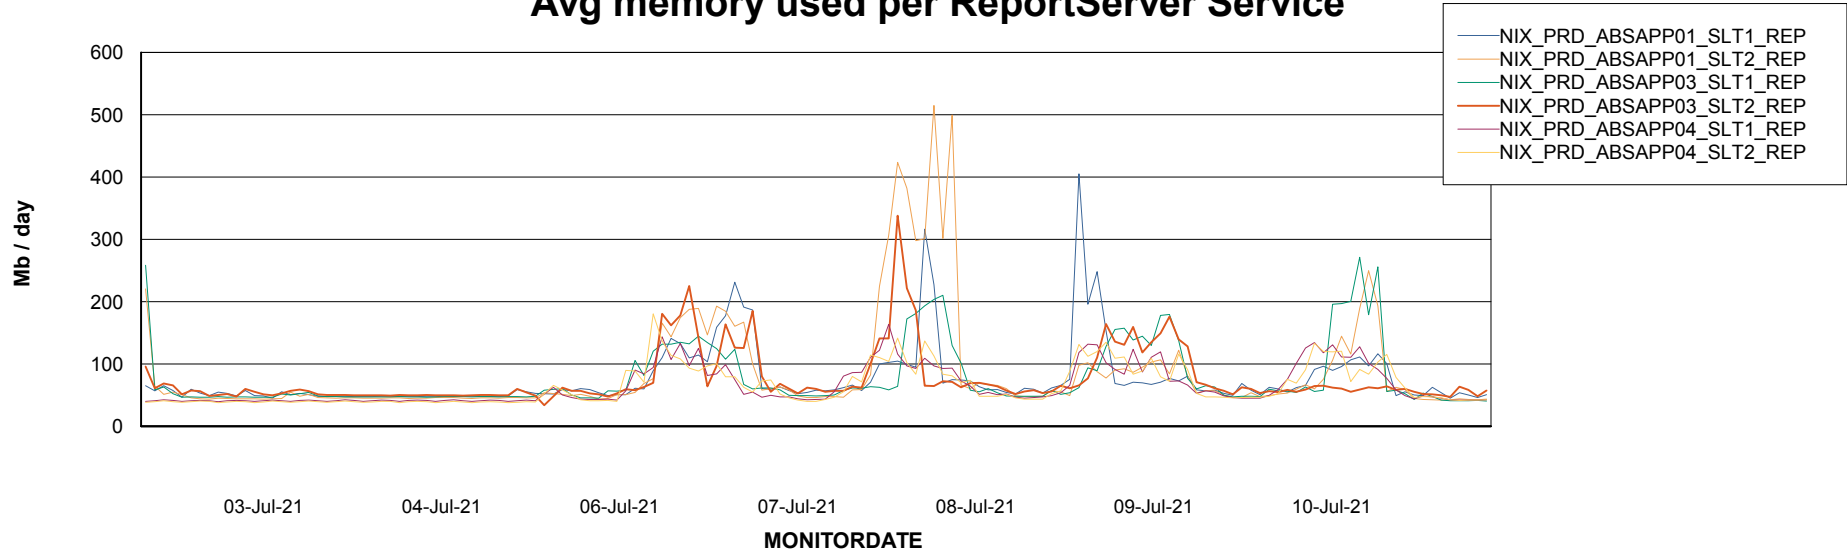

ABSolute Application ReportServer Services

Avg memory used per ReportServer Service