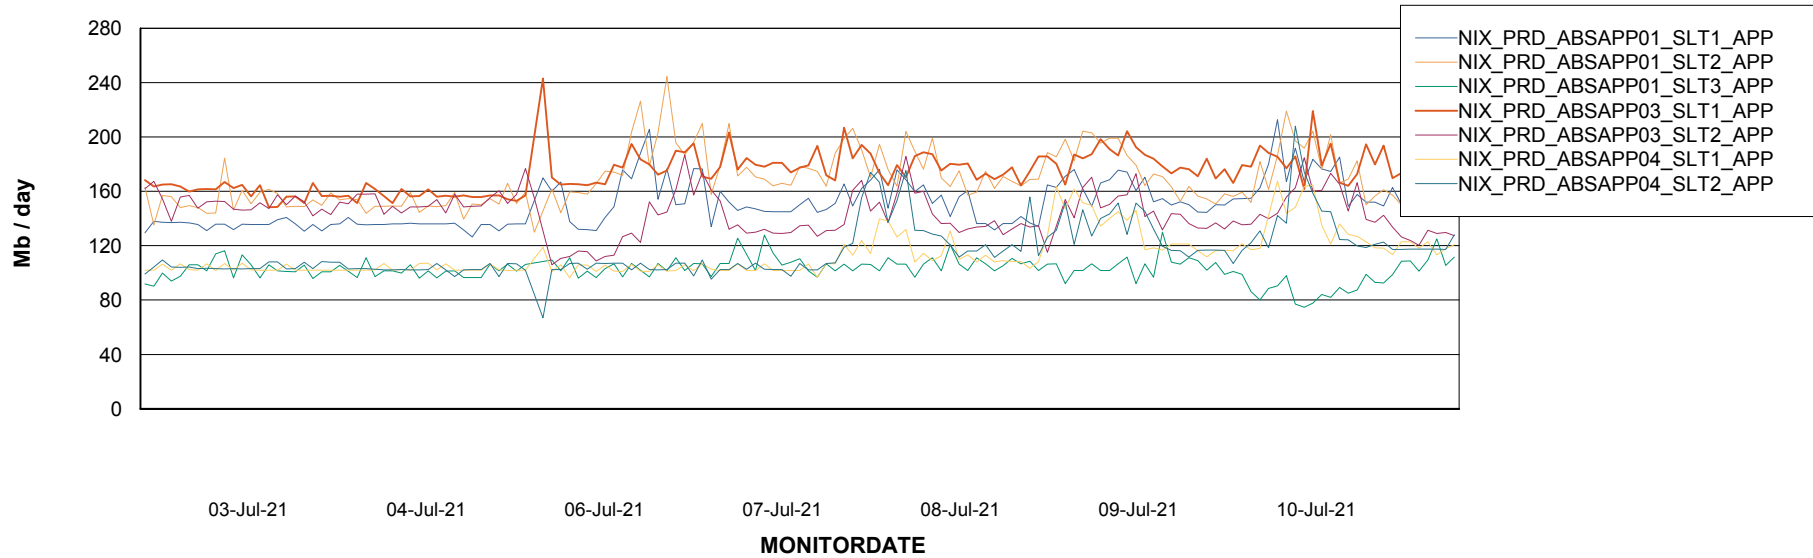

ABSSolute Application Server Services

Avg memory used per ABS Server Service