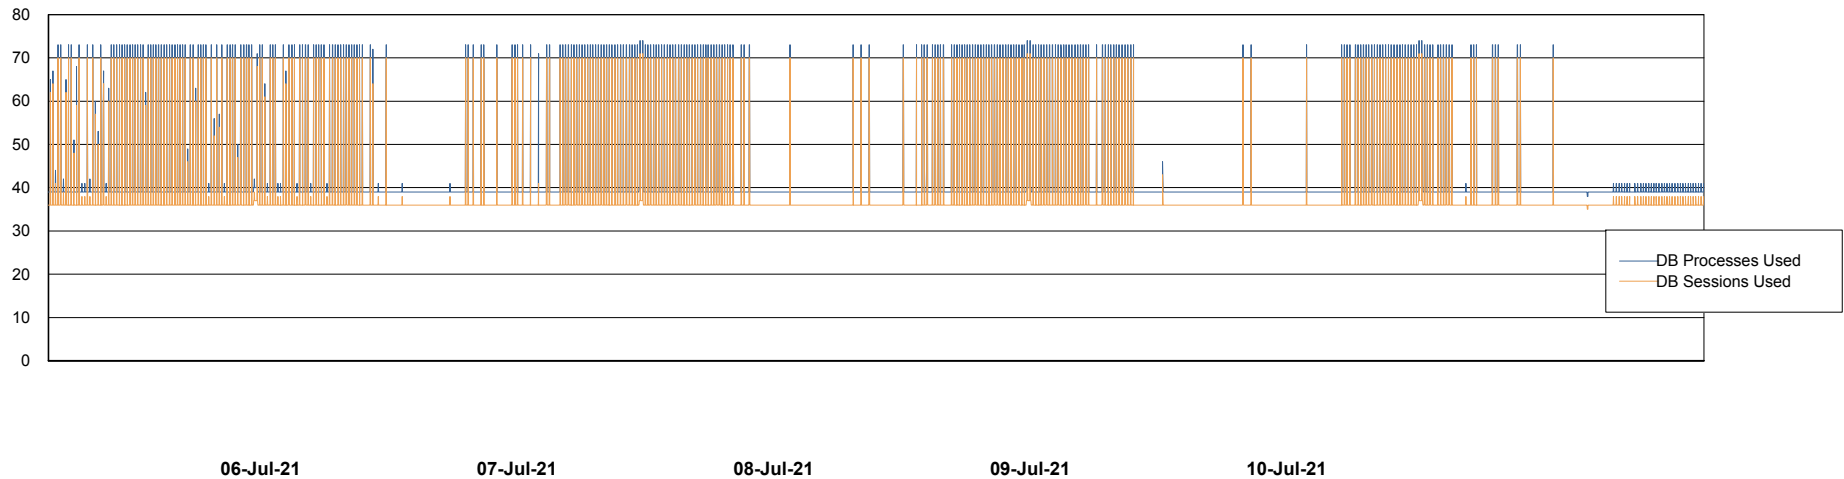

Database Performance NIXDB_Standby