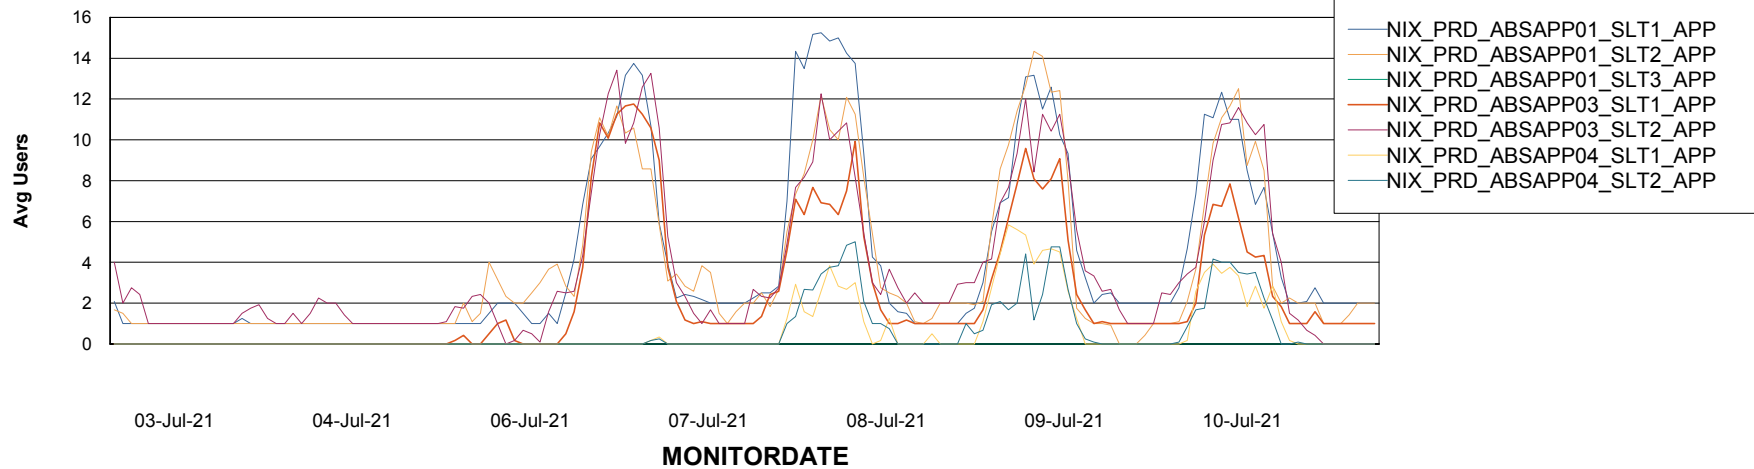

Weekly SLA Customer Report

Customer NIX_Production
Database ID 51

ABSSolute Application Server Services

Avg memory used per ABS Server Service

Avg users per day per ABS server

Weekly SLA Customer Report

Customer NIX_Production
Database ID 51