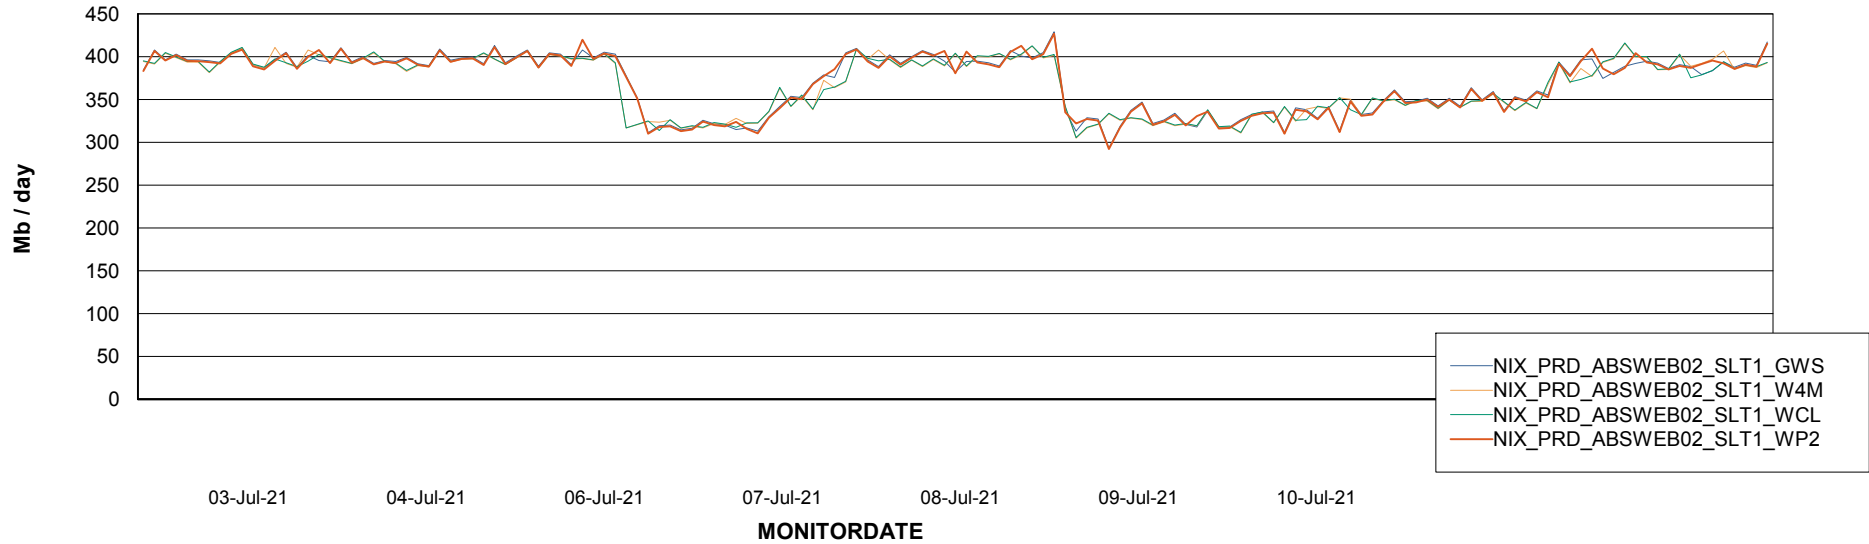

ABSolute Application ReportServer Services

Avg memory used per ReportServer Service

Weekly SLA Customer Report

Customer NIX_Production
Database ID 51

ABSSolute Web Component Services

Avg memory used per ABS Web component