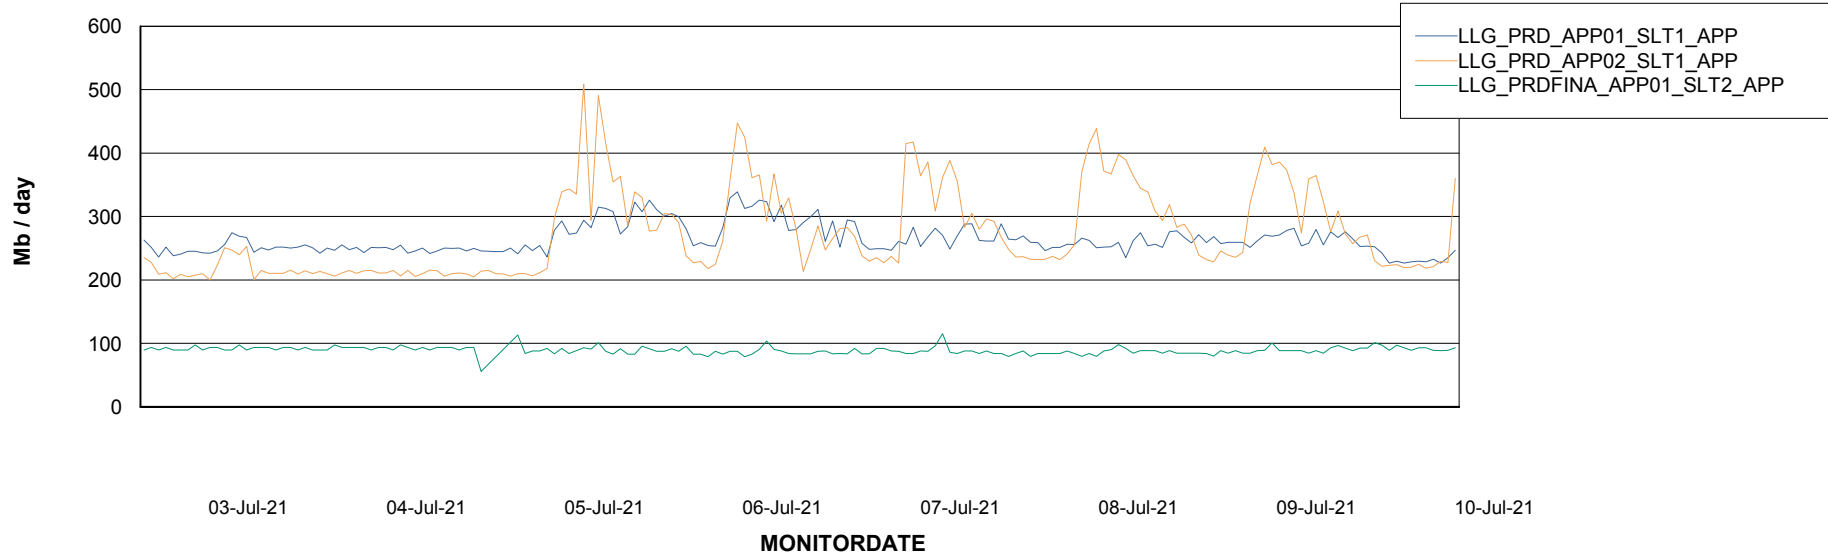

ABSSolute Application Server Services

Avg memory used per ABS Server Service