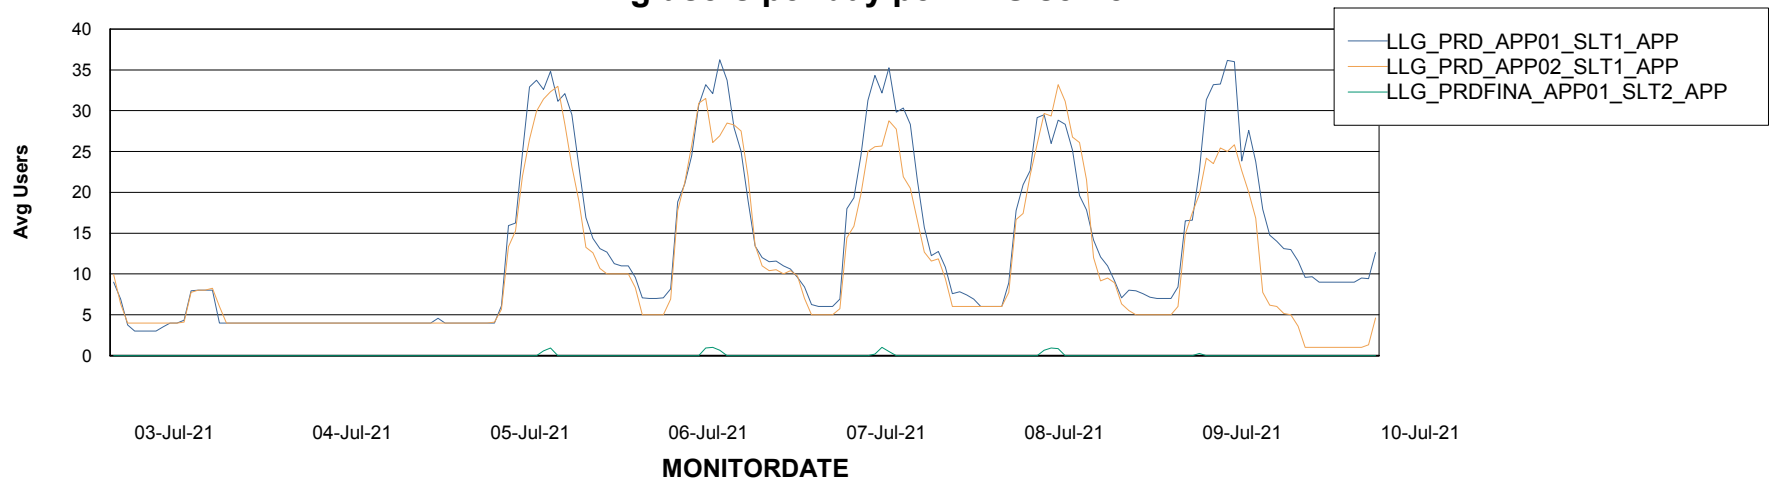

Avg users per day per ABS server