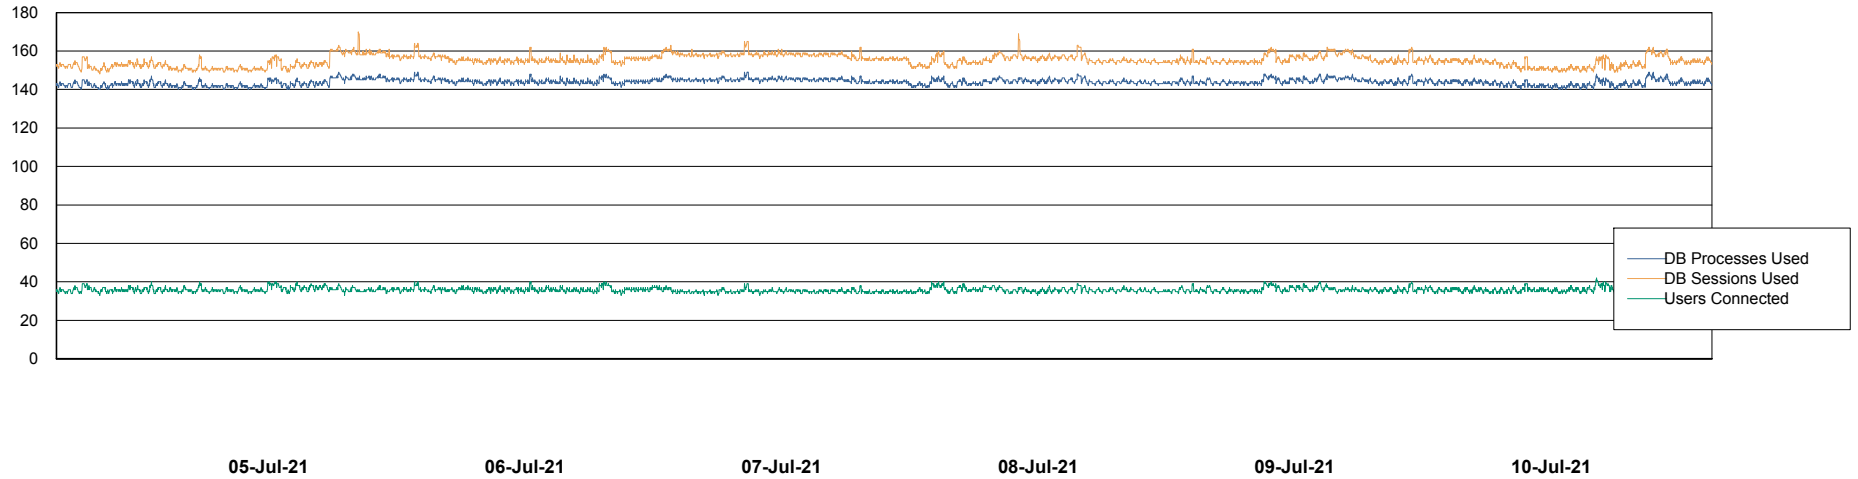

Database Performance LLGDB_BI02