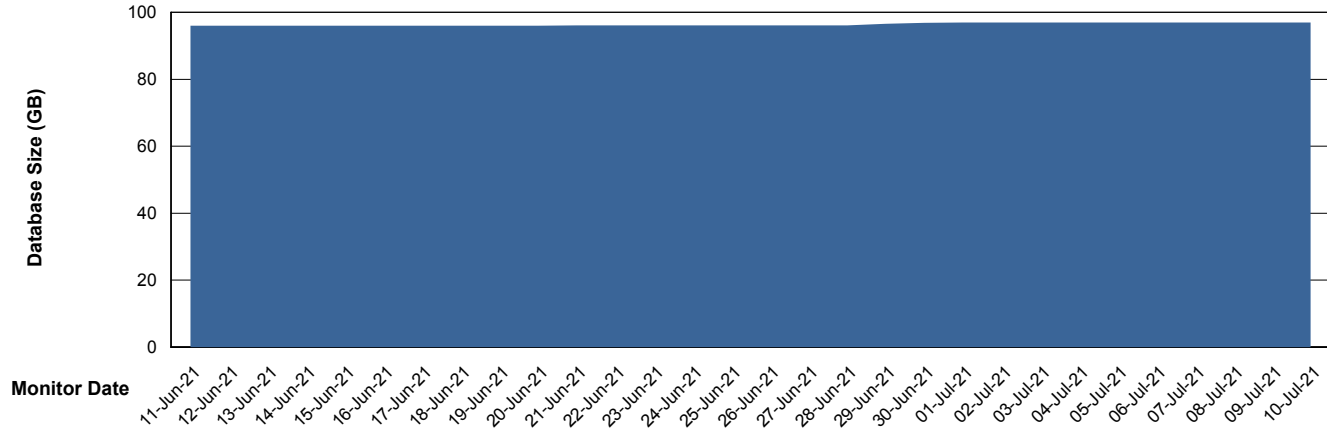

DATABASE SIZE LLGDB_BI02

Database growth over last month