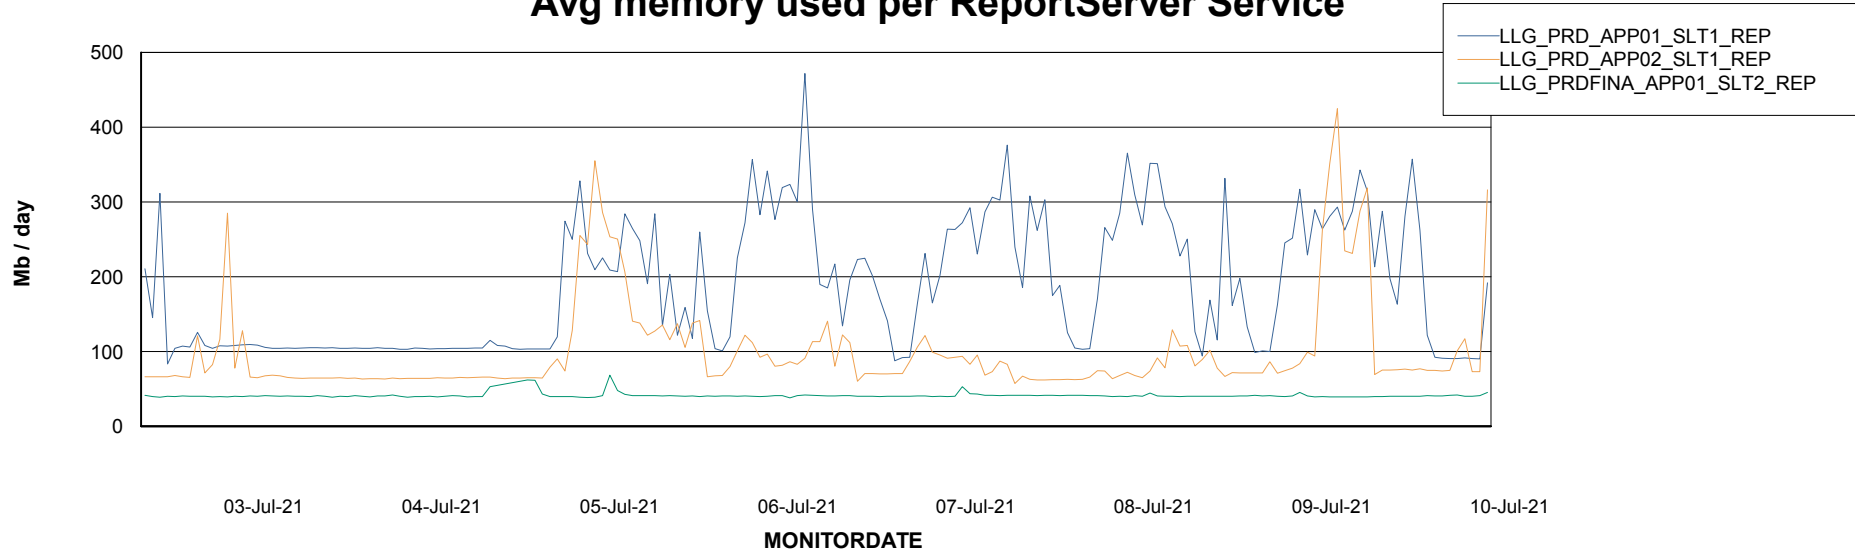

ABSSolute Application Server Services

Avg memory used per ReportServer Service