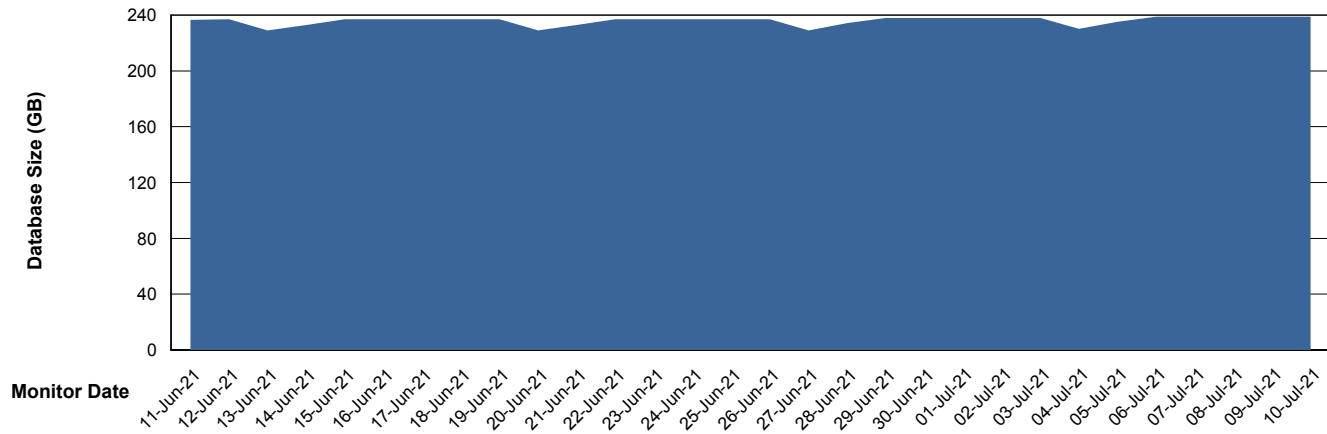

DATABASE SIZE LLGDB_Production

Database growth over last month