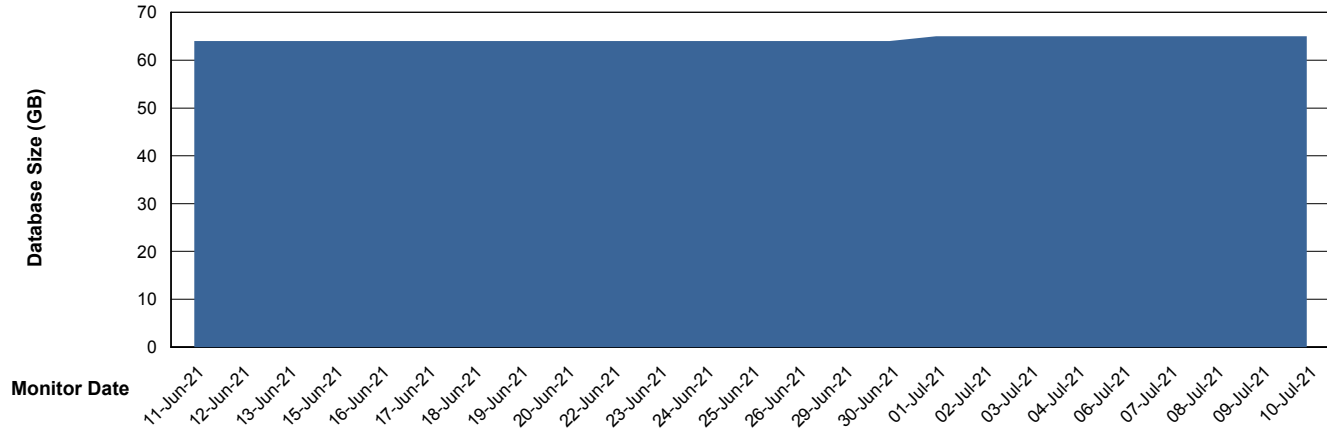

DATABASE SIZE KLA_PRD_KLAHQORA03_DB

Database growth over last month