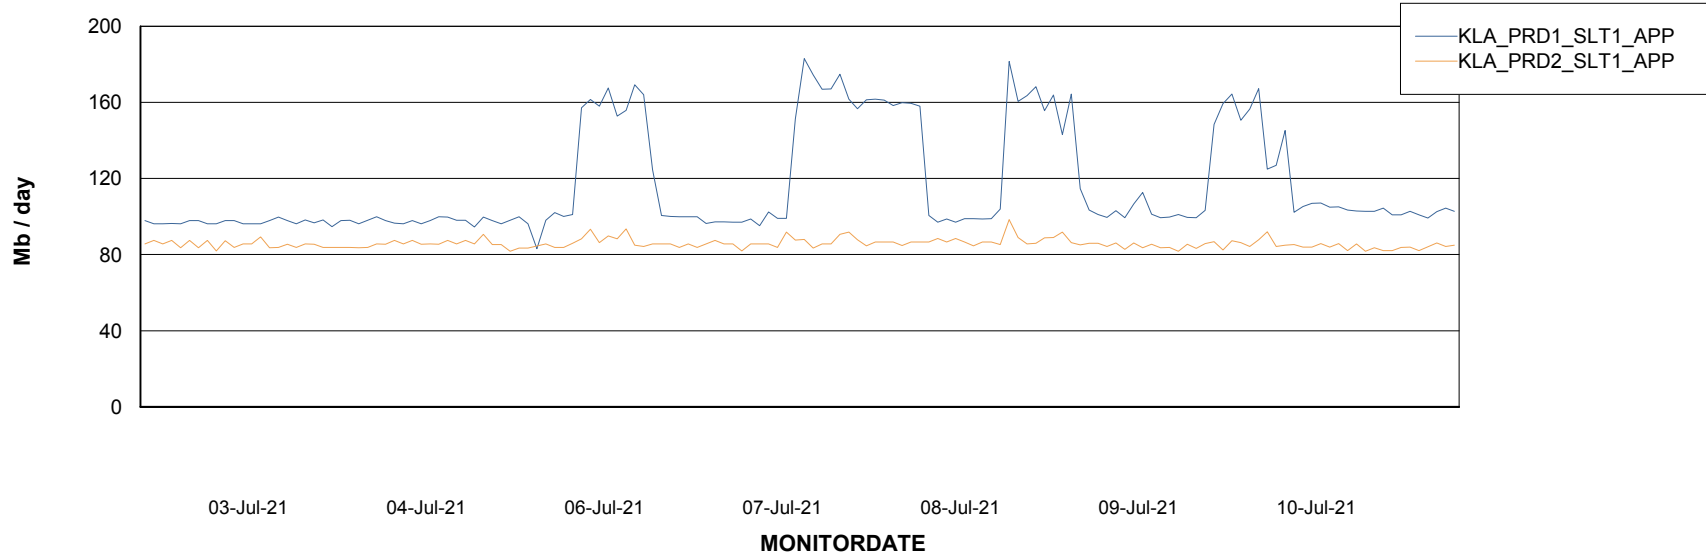

ABSSolute Application Server Services

Avg memory used per ABS Server Service