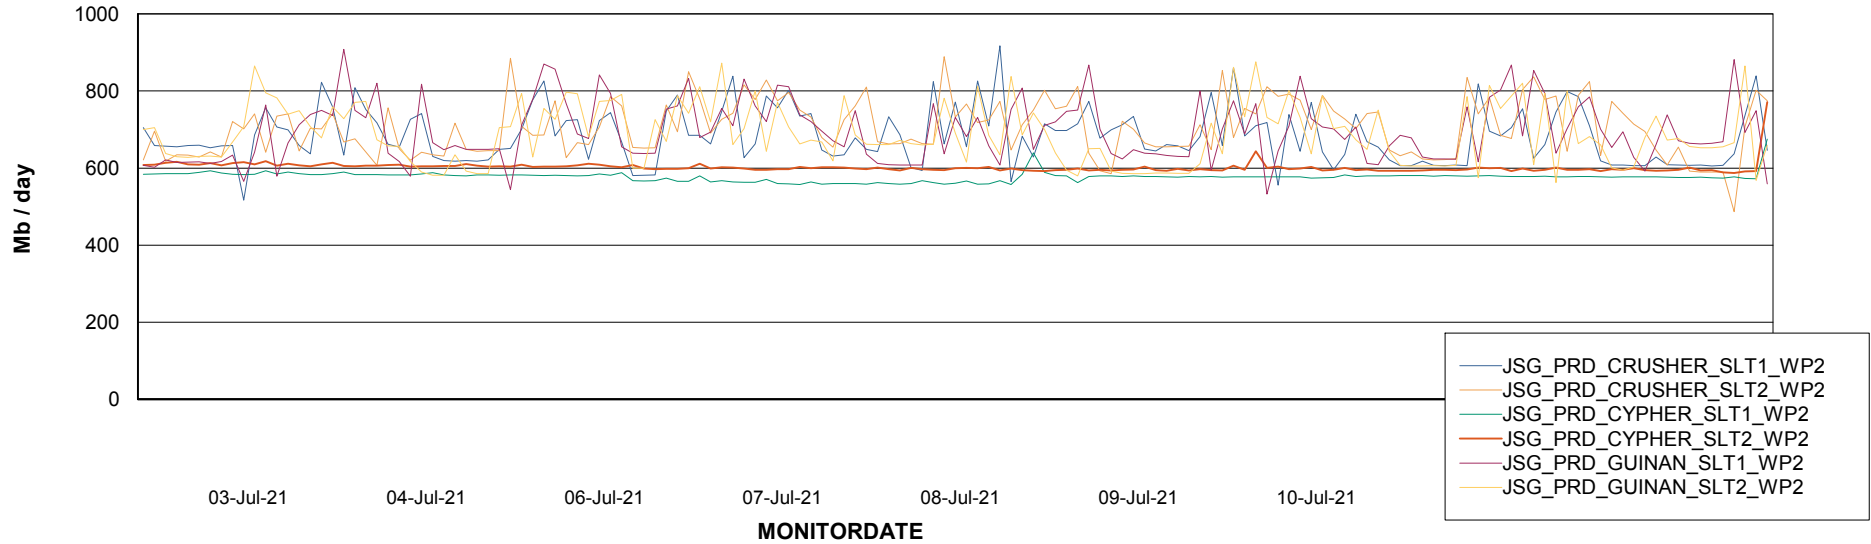

ABSSolute Web Component Services

Avg memory used per ABS Web component