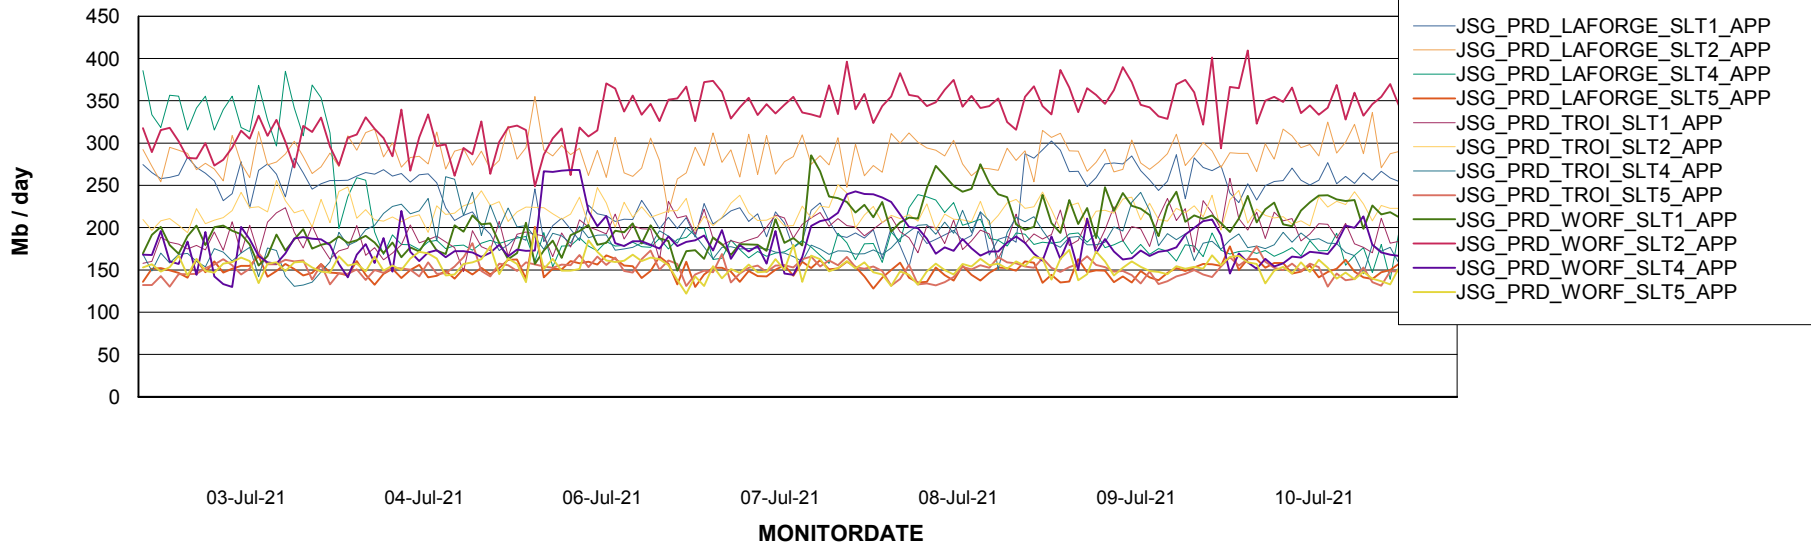

ABSSolute Application Server Services

Avg memory used per ABS Server Service