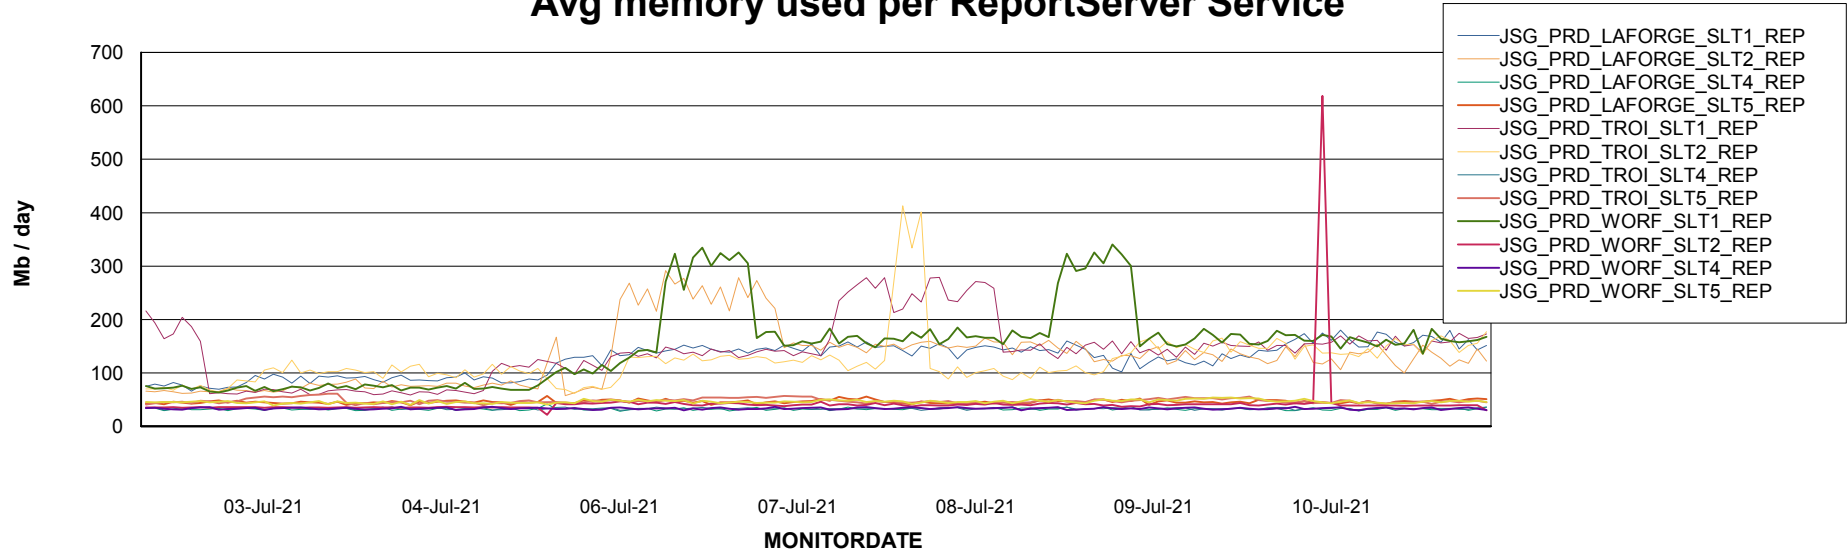

Avg memory used per ABS Server Service

Avg users per day per ABS server

Weekly SLA Customer Report

Customer JSG_Production
Database ID 102

ABSSolute Application ReportServer Services

Avg memory used per ReportServer Service