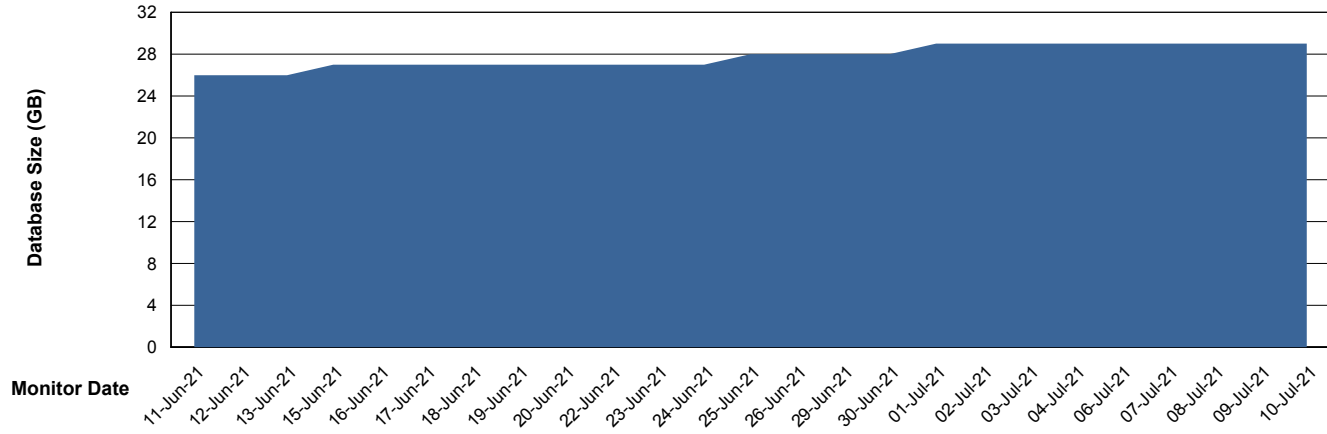

Weekly SLA Customer Report

Customer JSG_Production
Database ID 102

Database Performance JSG_PRD_YAR

Weekly SLA Customer Report

Customer JSG_Production
Database ID 102

DATABASE SIZE JSG_PRD_PICARD_DB

Database growth over last month

DATABASE SIZE JSG_PRD_YAR

Database growth over last month

Weekly SLA Customer Report

Customer JSG_Production
Database ID 102

Database Tablespace JSG_PRD_PICARD_DB

Date	Tablespace Name	Filesize (Gb)	Usedsize (Gb)	Percentage free
10-Jul-21	ABSDATA	40	10	76
	INDX	40	1	99
09-Jul-21	ABSDATA	40	10	76
	INDX	40	1	99
08-Jul-21	ABSDATA	40	10	76
	INDX	40	1	99
07-Jul-21	ABSDATA	40	9	76
	INDX	40	0	99
06-Jul-21	ABSDATA	40	9	77
	INDX	40	0	99
04-Jul-21	ABSDATA	40	9	77
	INDX	40	0	99