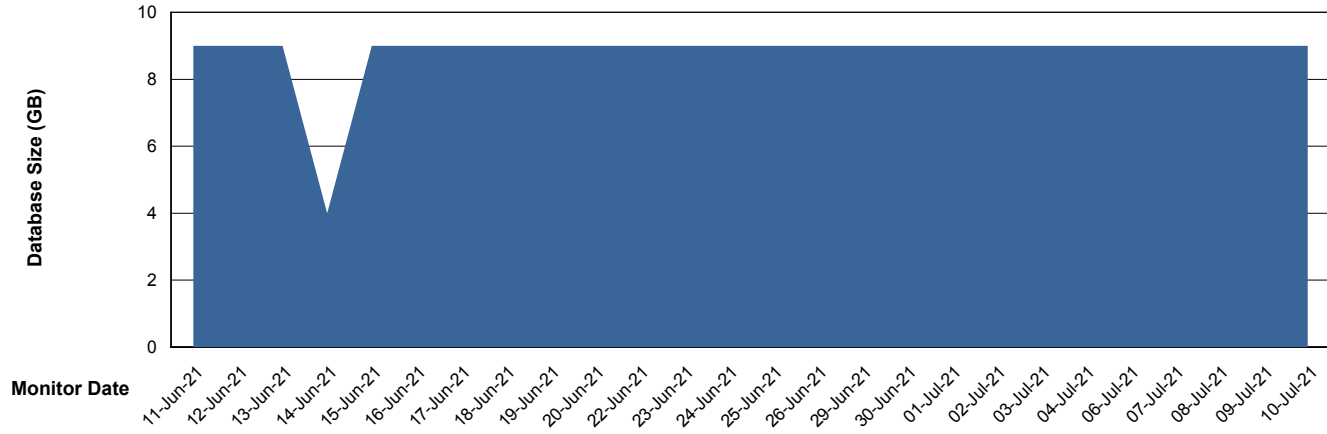

DATABASE SIZE HUE_PRD_S-ORABI_DB

Database growth over last month