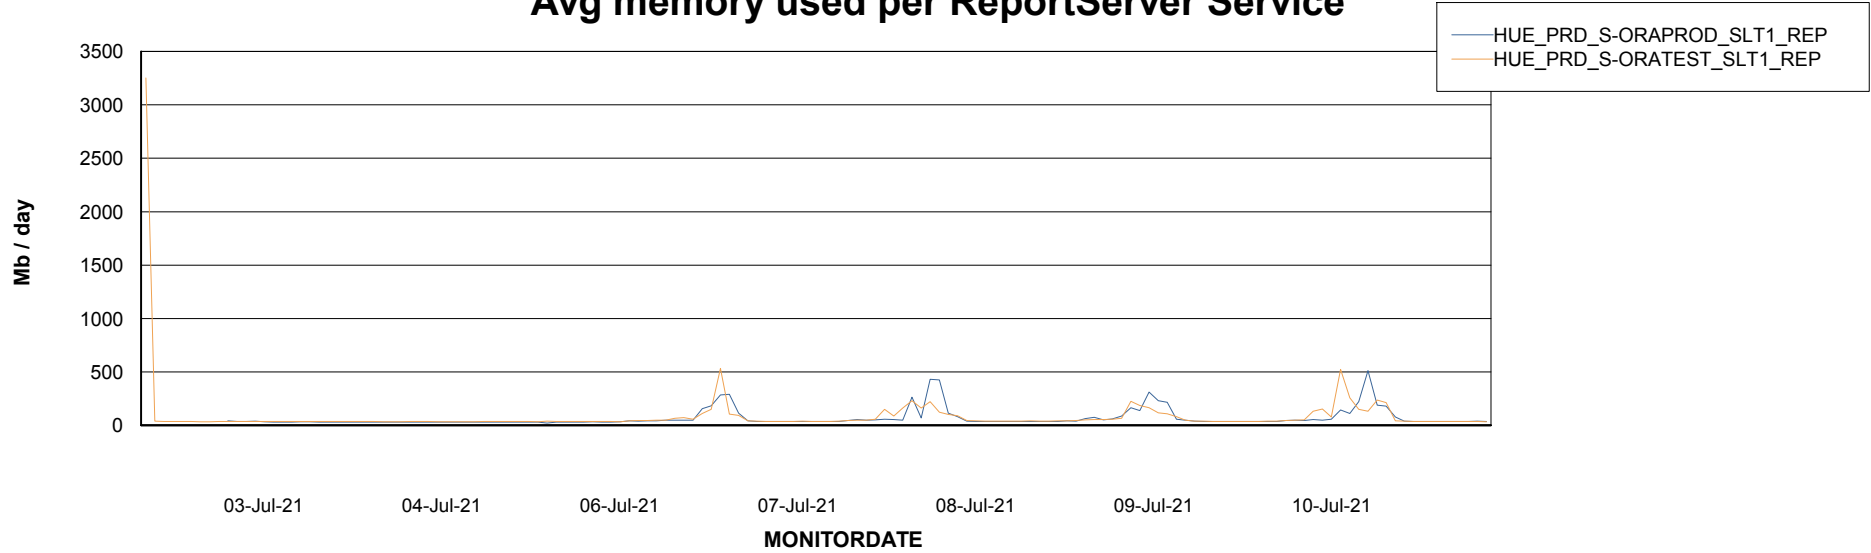

ABSSolute Application ReportServer Services

Avg memory used per ReportServer Service