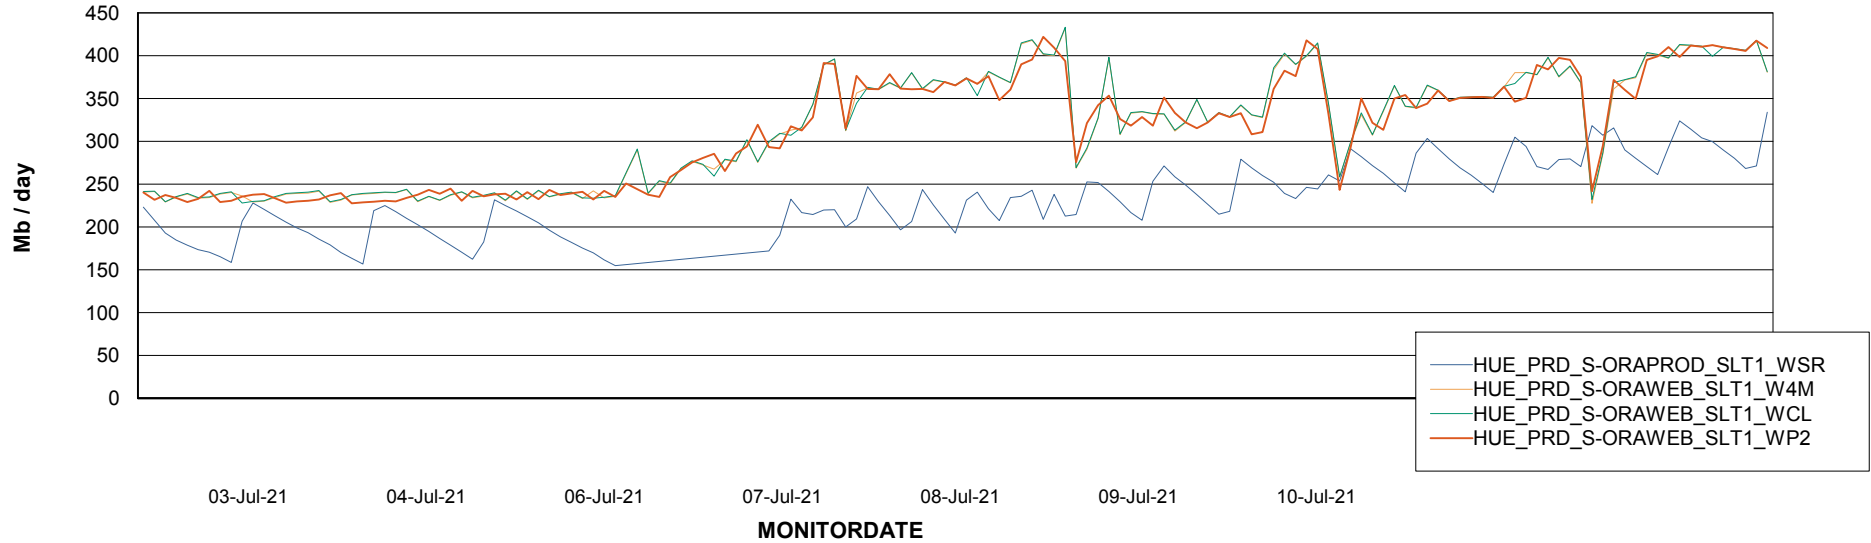

ABSSolute Application ReportServer Services

Avg memory used per ReportServer Service

Weekly SLA Customer Report

Customer HUE_Production
Database ID 104

ABSSolute Web Component Services

Avg memory used per ABS Web component