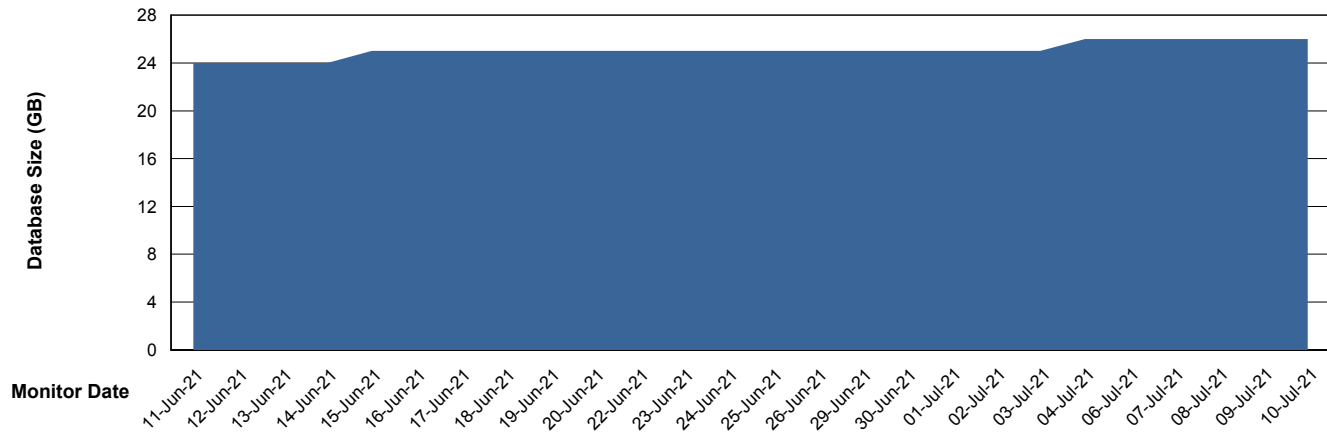

DATABASE SIZE HUE_PRD_S-ORAPROD_DB

Database growth over last month