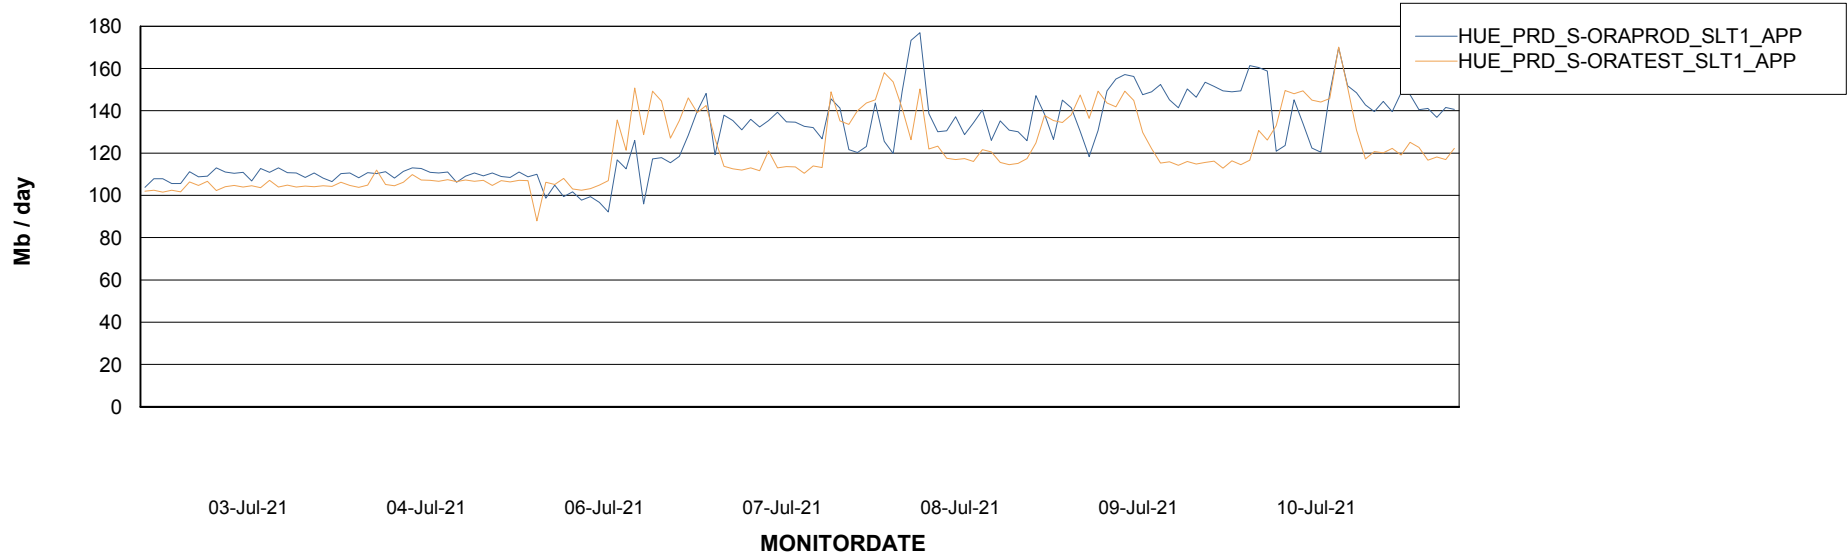

ABSSolute Application Server Services

Avg memory used per ABS Server Service