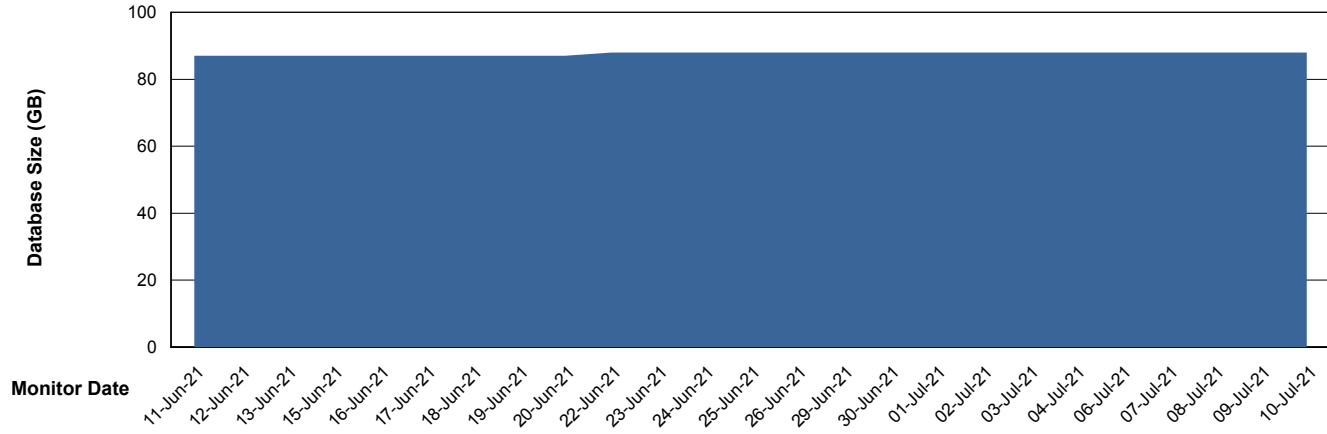

# Weekly SLA Customer Report

---

Customer     EUT\_Production  
Database ID   114

### Database growth over last month

DATABASE SIZE EUT\_URM\_PRD\_URVINA26\_DB