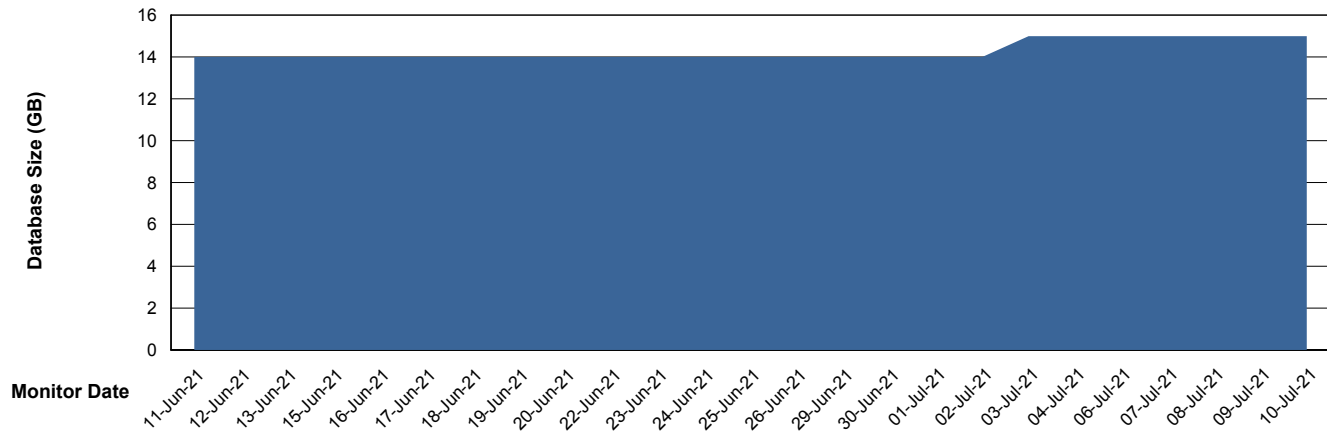

DATABASE SIZE EUT_URM_PRD_URVINA26_DB

Database growth over last month