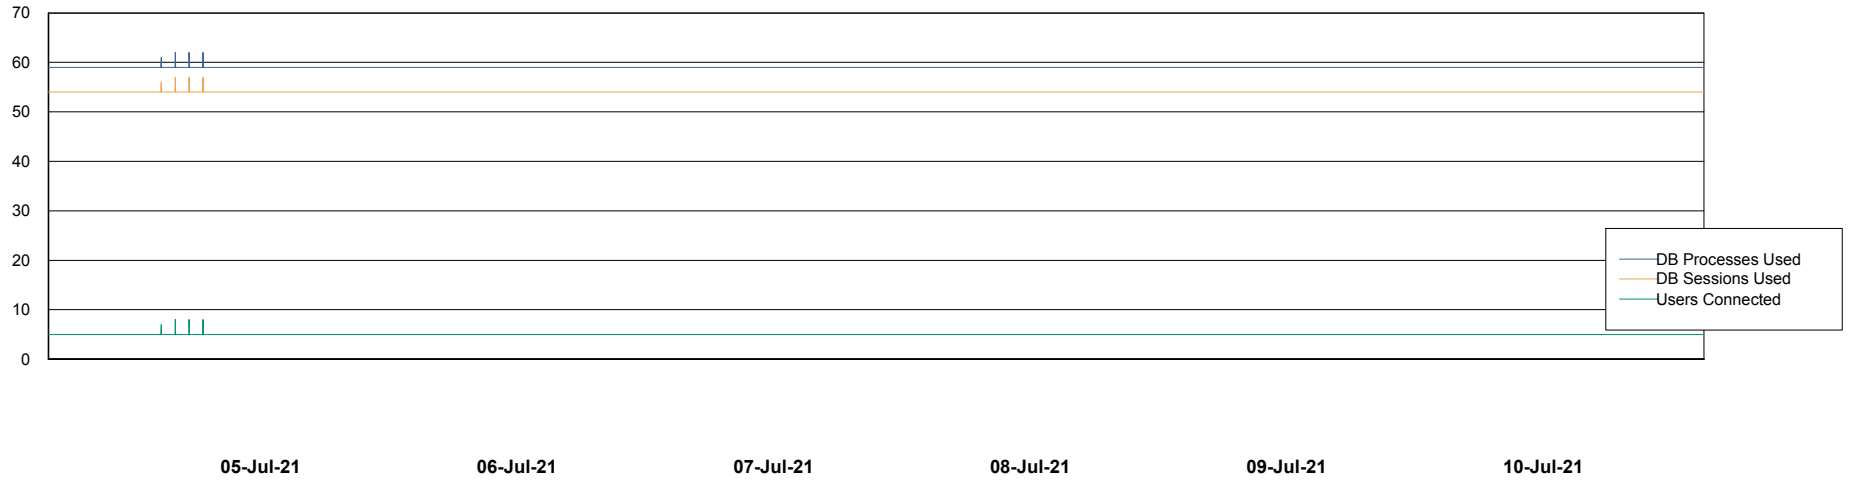

Database Performance ELJDB_Standby