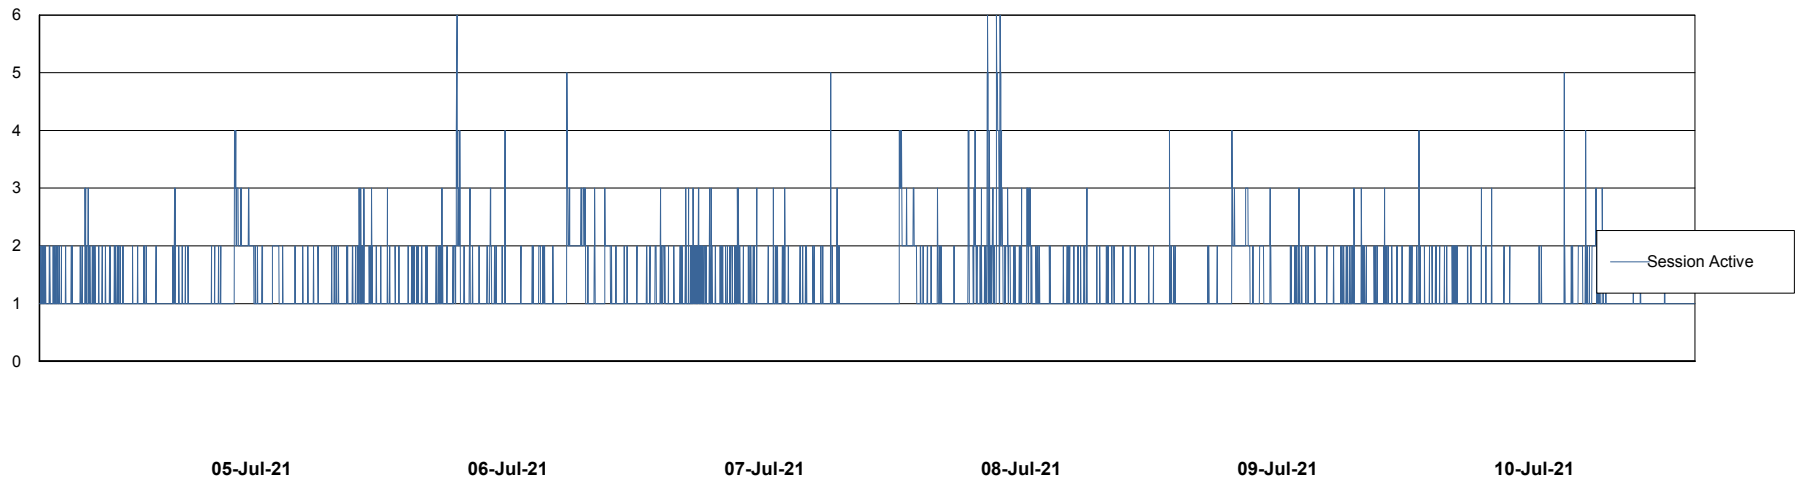

Weekly SLA Customer Report

Customer ELJ Production
Database ID 72

Database Performance ELJDB_PRD_BI

Weekly SLA Customer Report

Customer ELJ Production
Database ID 72

Database Performance ELJDB_Production

Weekly SLA Customer Report