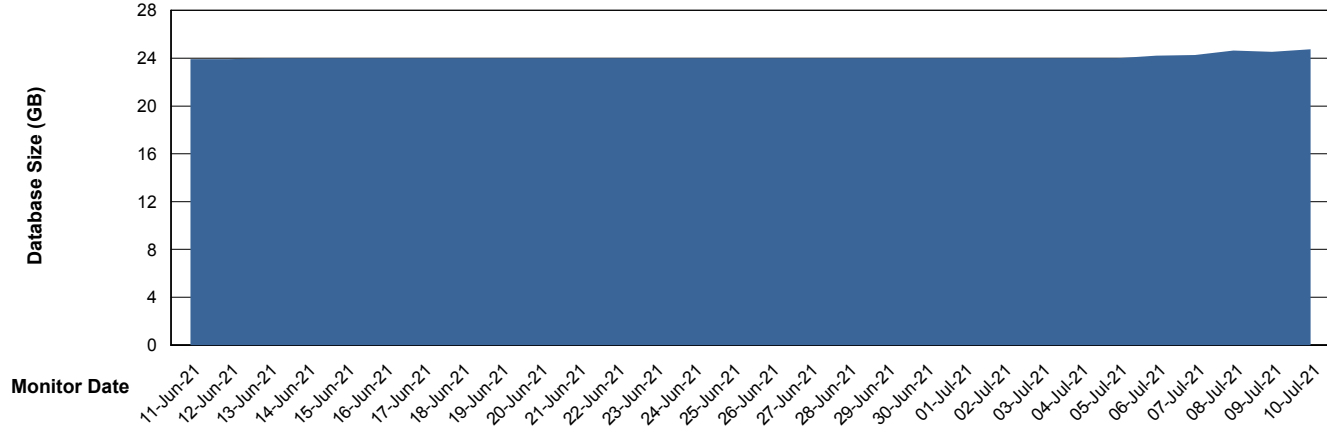

Weekly SLA Customer Report

Customer ELJ Production
Database ID 72

Database Performance ELJDB_PRD_BI

Weekly SLA Customer Report

Customer ELJ Production
Database ID 72

Database Performance ELJDB_Production

Weekly SLA Customer Report

Customer ELJ Production
Database ID 72

Database Performance ELJDB_Standby

Weekly SLA Customer Report

Customer ELJ Production
Database ID 72

DATABASE SIZE ELJDB_PRD_BI

Database growth over last month

DATABASE SIZE ELJDB_Production

Database growth over last month

Weekly SLA Customer Report

Customer ELJ Production
 Database ID 72

Database Tablespace ELJDB_PRD_BI

Date	Tablespace Name	Filesize (Gb)	Usedsize (Gb)	Percentage free
10-Jul-21	ABSDATA	12	9	25
	INDX	14	11	21
09-Jul-21	ABSDATA	12	9	25
	INDX	14	11	21
08-Jul-21	ABSDATA	12	9	25
	INDX	14	11	21
07-Jul-21	ABSDATA	12	9	25
	INDX	14	11	21
06-Jul-21	ABSDATA	12	9	25
	INDX	14	11	21
05-Jul-21	ABSDATA	12	9	25
	INDX	14	11	21
04-Jul-21	ABSDATA	12	9	25
	INDX	14	11	21