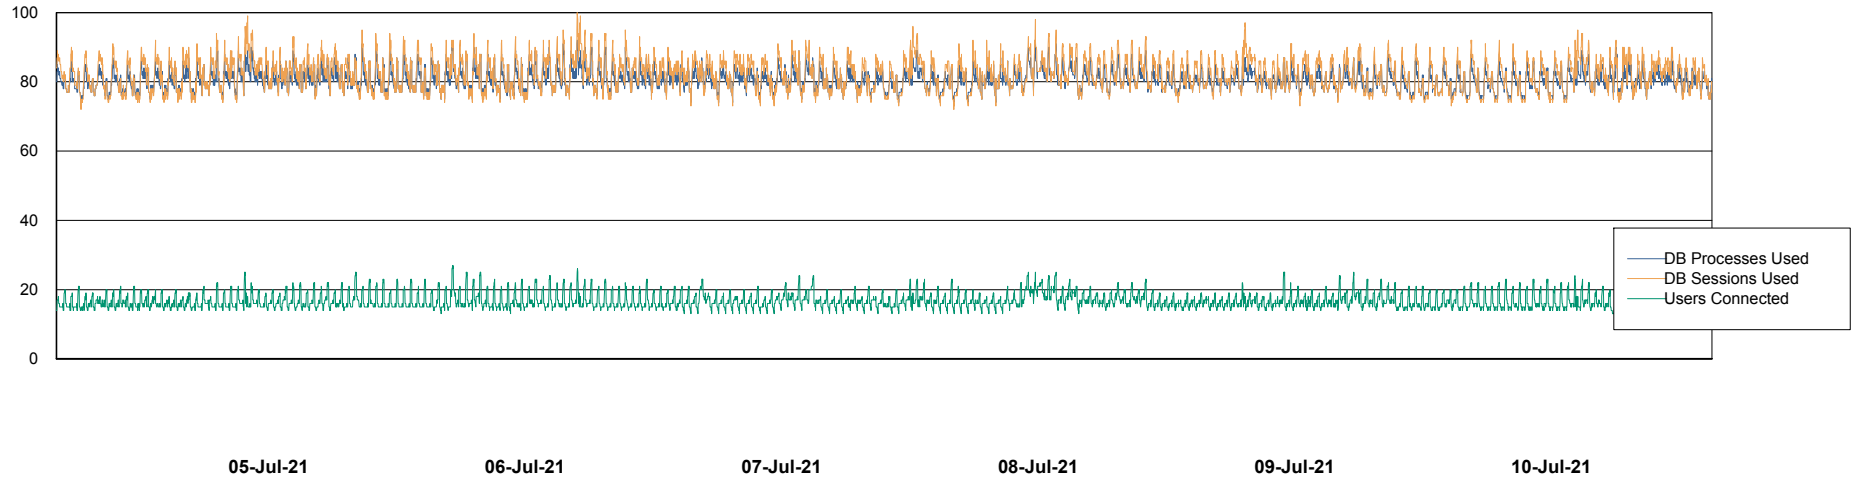

Database Performance ELJDB_PRD_BI