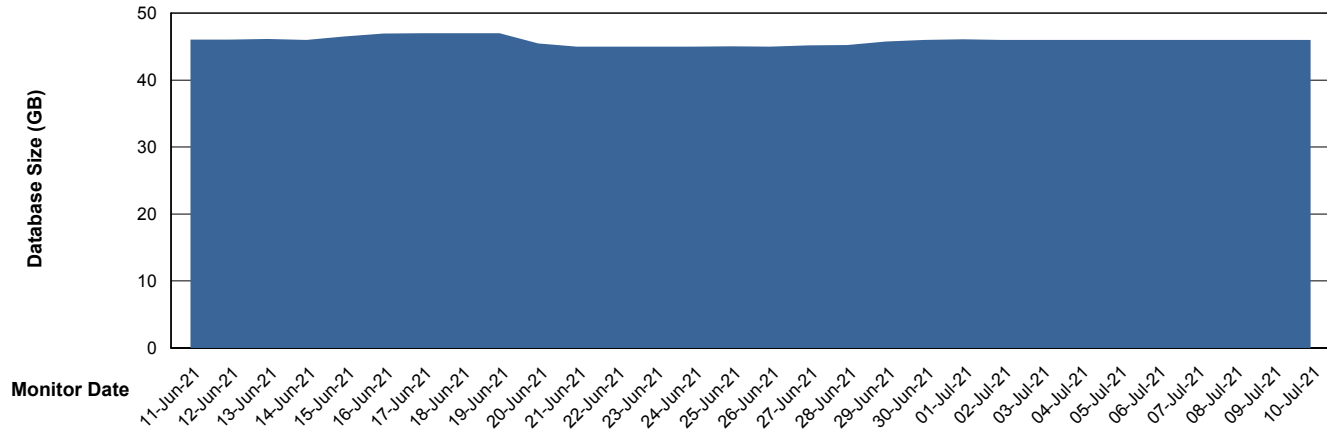

Customer ELJ Production
Database ID 72

Database Performance ELJDB_Standby

Weekly SLA Customer Report

Customer ELJ Production
Database ID 72

DATABASE SIZE ELJDB_PRD_BI

Database growth over last month

DATABASE SIZE ELJDB_Production

Database growth over last month

Weekly SLA Customer Report

Customer ELJ Production
 Database ID 72

Database Tablespace ELJDB_PRD_BI

Date	Tablespace Name	Filesize (Gb)	Usedsize (Gb)	Percentage free
10-Jul-21	ABSDATA	12	9	25
	INDX	14	11	21
09-Jul-21	ABSDATA	12	9	25
	INDX	14	11	21
08-Jul-21	ABSDATA	12	9	25
	INDX	14	11	21
07-Jul-21	ABSDATA	12	9	25
	INDX	14	11	21
06-Jul-21	ABSDATA	12	9	25
	INDX	14	11	21
05-Jul-21	ABSDATA	12	9	25
	INDX	14	11	21
04-Jul-21	ABSDATA	12	9	25
	INDX	14	11	21