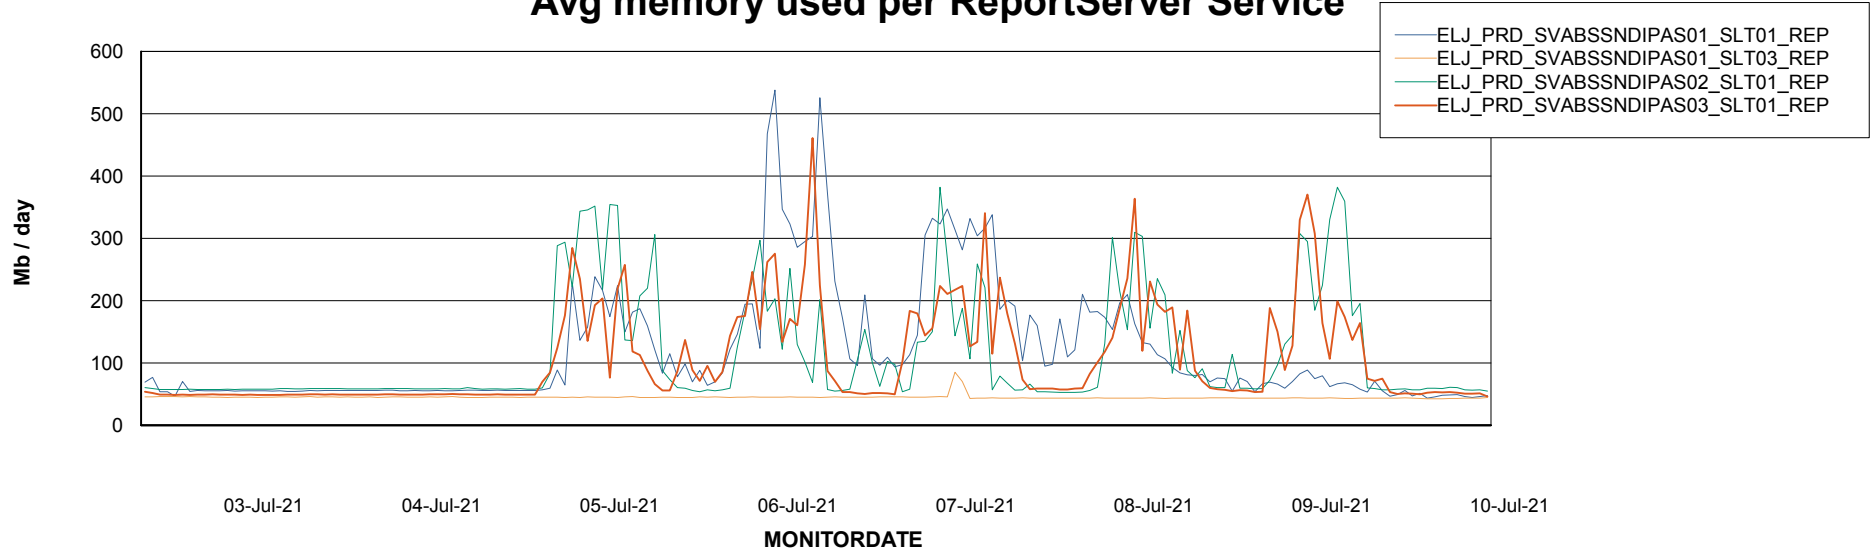

ABSSolute Application ReportServer Services

Avg memory used per ReportServer Service