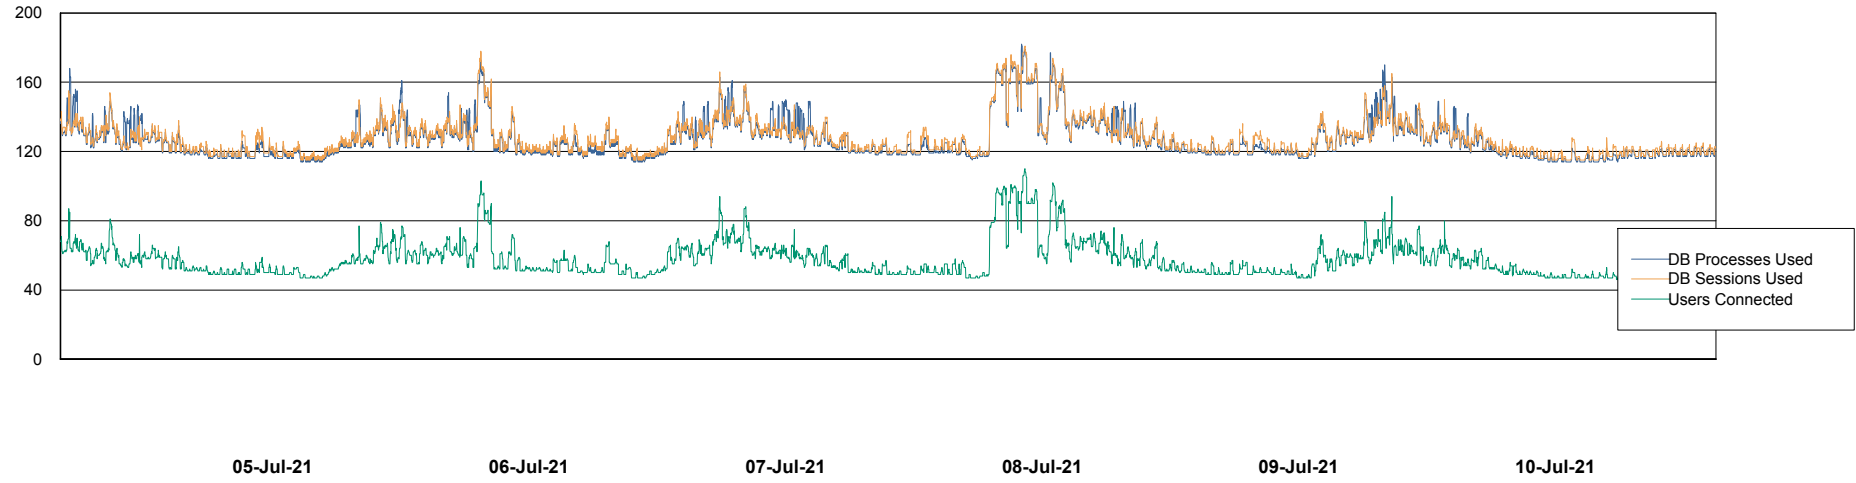

Weekly SLA Customer Report

Customer ELJ Production
Database ID 72

Database Performance ELJDB_PRD_BI

Weekly SLA Customer Report

Customer ELJ Production
Database ID 72

Database Performance ELJDB_Production

Weekly SLA Customer Report