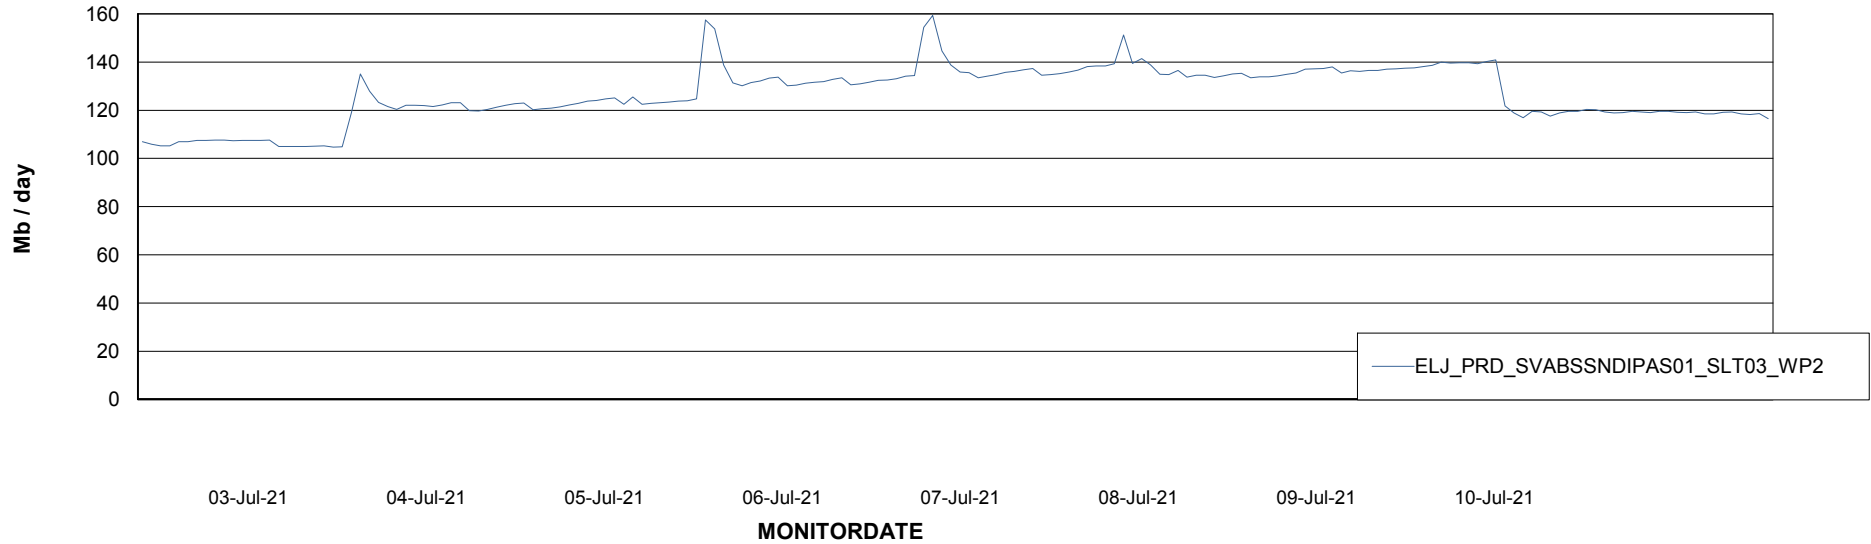

ABSSolute Application ReportServer Services

Avg memory used per ReportServer Service

Weekly SLA Customer Report

Customer ELJ Production
Database ID 72

ABSSolute Web Component Services

Avg memory used per ABS Web component