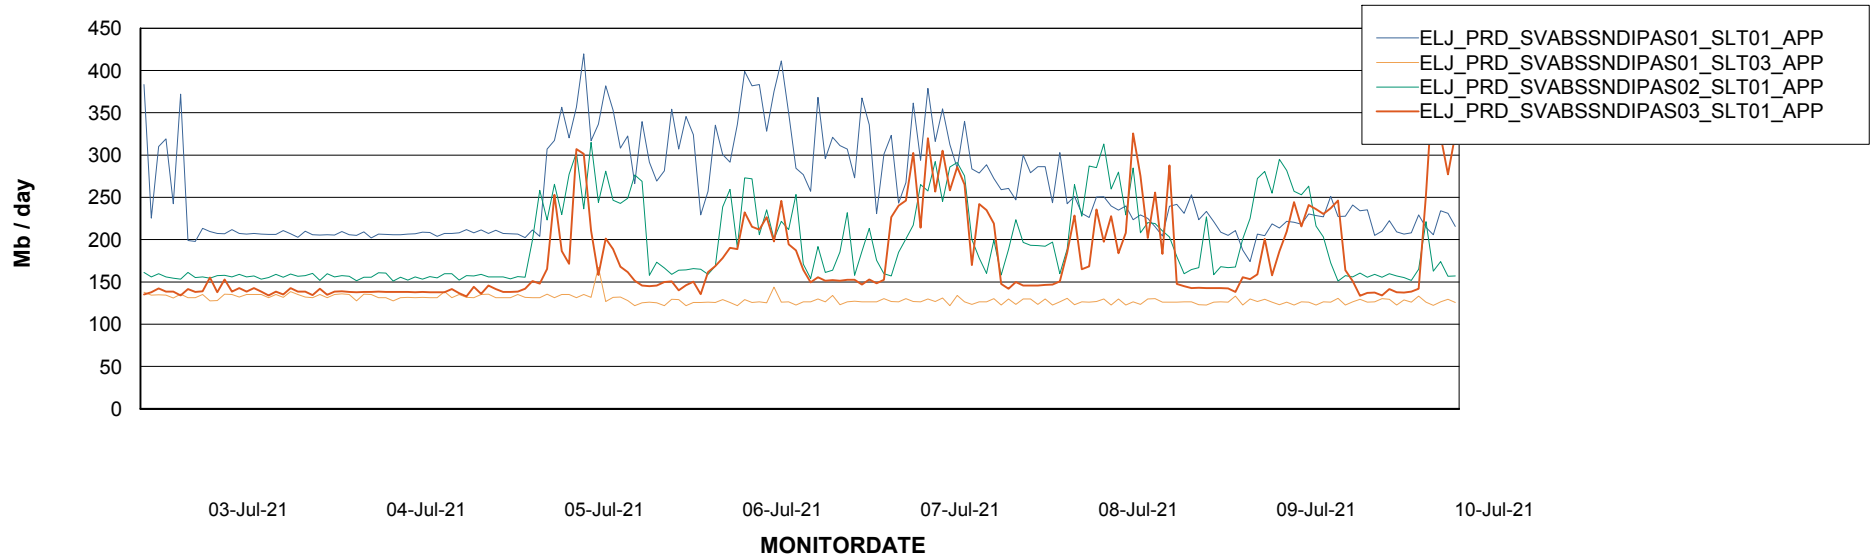

BI Status and last ETL error for ELJDB_PRD_BI

	Sun 4/7/2021	Mon 5/7/2021	Tue 6/7/2021	Wed 7/7/2021	Thu 8/7/2021	Fri 9/7/2021	Sat 10/7/2021
ABS DataWarehouse ETL Health	OK	OK	OK	OK	OK	OK	OK
ABS DWHStaging ETL Health	OK	OK	OK	OK	OK	OK	OK

Weekly SLA Customer Report

Customer ELJ Production
Database ID 72

ABSSolute Application Server Services

Avg memory used per ABS Server Service

Avg users per day per ABS server

Weekly SLA Customer Report

Customer ELJ Production
Database ID 72