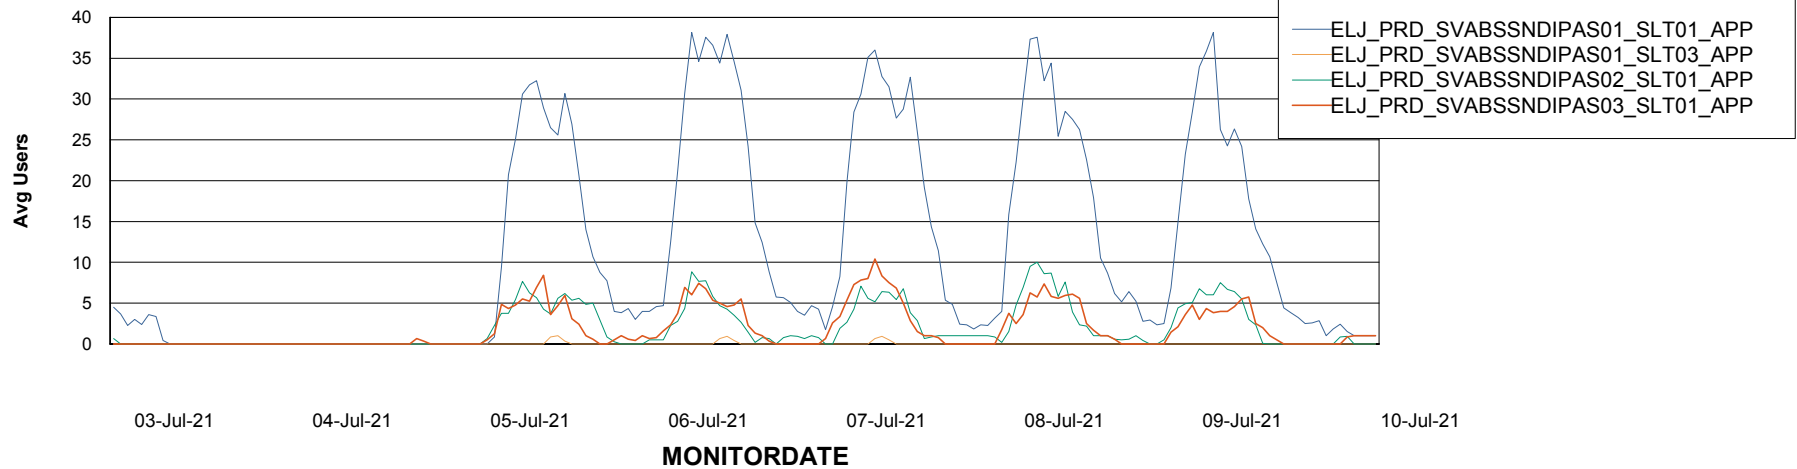

Weekly SLA Customer Report

Customer ELJ Production
Database ID 72

ABSSolute Application Server Services

Avg memory used per ABS Server Service

Avg users per day per ABS server

Weekly SLA Customer Report

Customer ELJ Production
Database ID 72