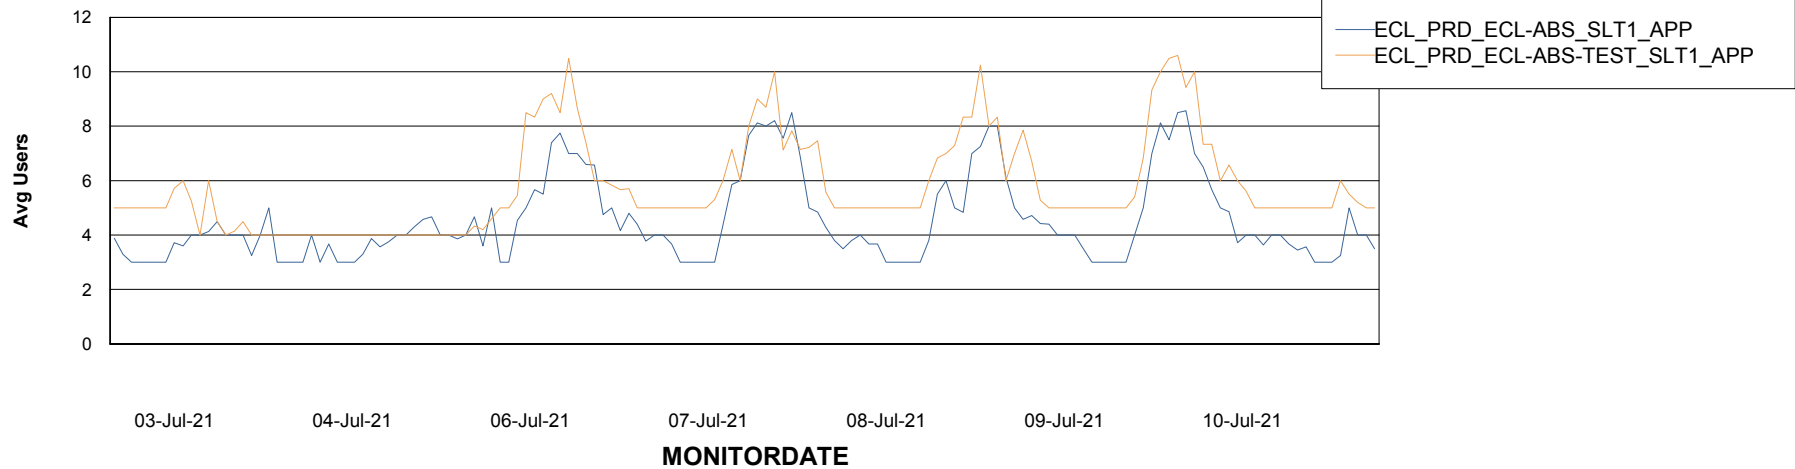

Weekly SLA Customer Report

Customer ECL_Production
Database ID 77

ABSSolute Application Server Services

Avg memory used per ABS Server Service

Avg users per day per ABS server

Weekly SLA Customer Report

Customer ECL_Production
Database ID 77