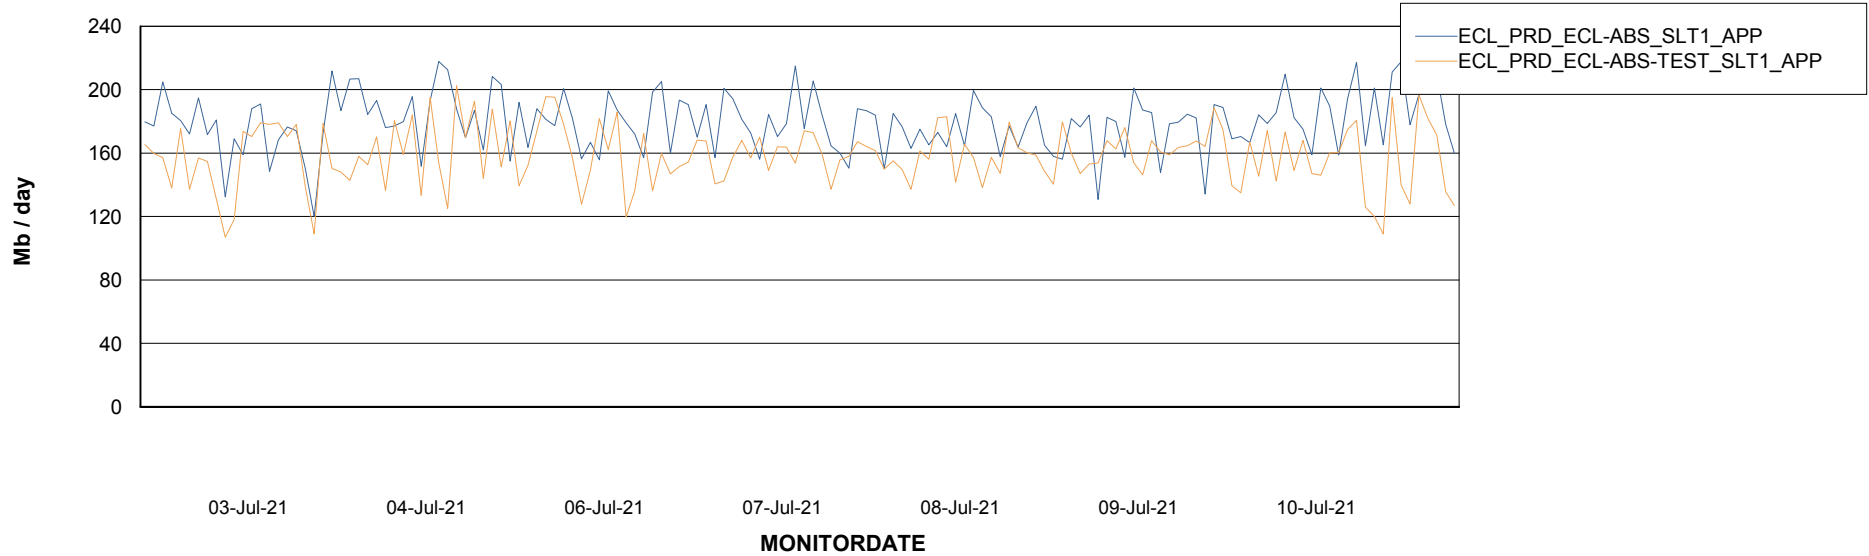

Weekly SLA Customer Report

Customer ECL_Production
 Database ID 77

DATABASE SIZE ECLDB_Production

Database growth over last month

Database Tablespace ECLDB_Production

Date	Tablespace Name	Filesize (Gb)	Usedsize (Gb)	Percentage free
10-Jul-21	ABSDATA	39	33	16
	INDX	8	3	59
09-Jul-21	ABSDATA	39	33	16
	INDX	8	3	59
08-Jul-21	ABSDATA	39	33	16
	INDX	8	3	59
07-Jul-21	ABSDATA	39	32	16
	INDX	8	3	59

Weekly SLA Customer Report

Customer ECL_Production
Database ID 77

ABSSolute Application Server Services

Avg memory used per ABS Server Service

Avg users per day per ABS server

Weekly SLA Customer Report

Customer ECL_Production
Database ID 77