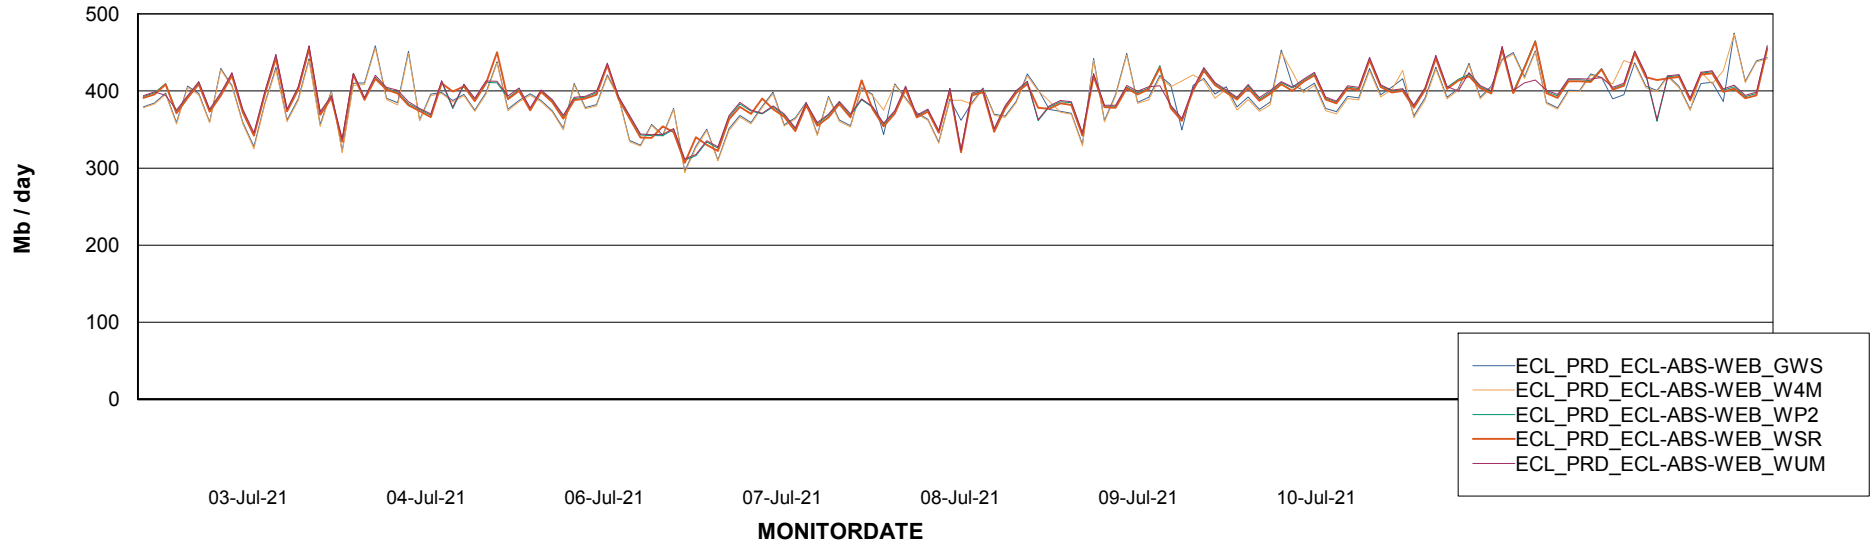

ABSSolute Application ReportServer Services

Avg memory used per ReportServer Service

Weekly SLA Customer Report

Customer ECL_Production
Database ID 77

ABSSolute Web Component Services

Avg memory used per ABS Web component