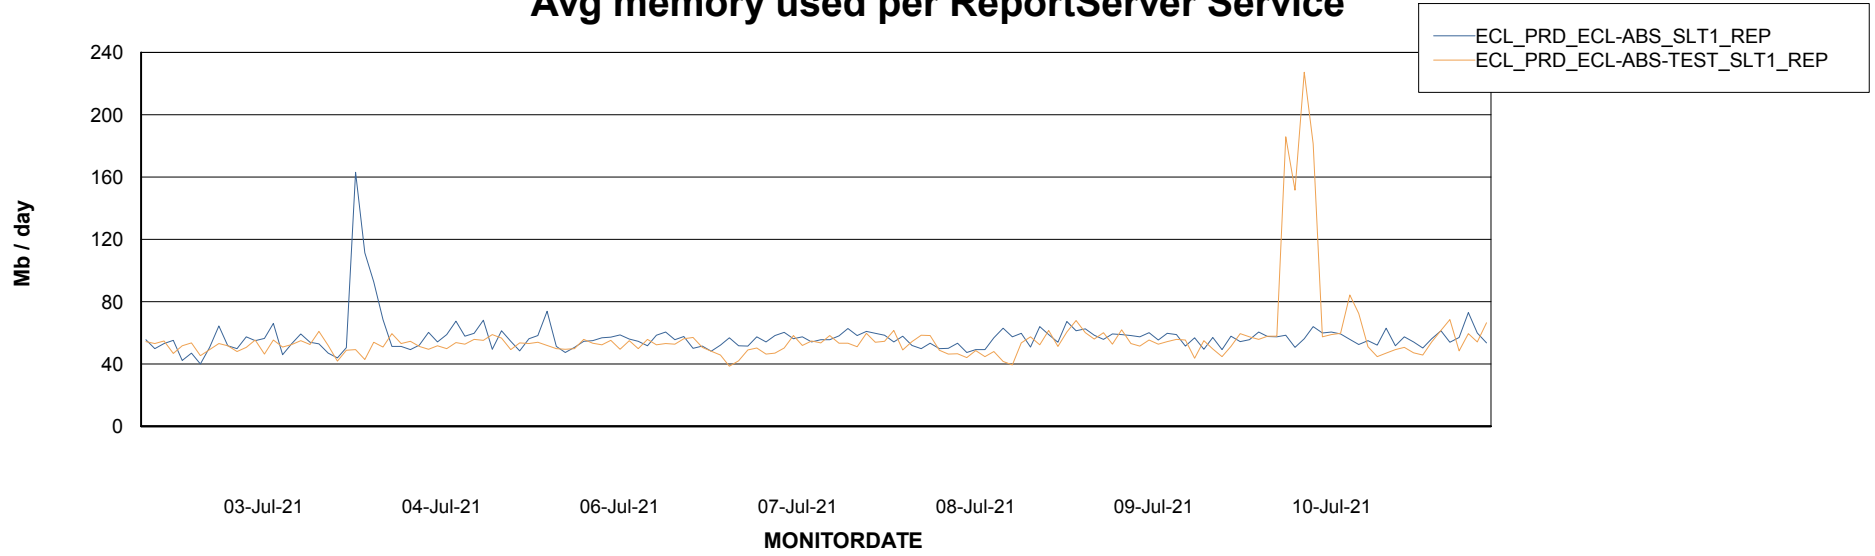

ABSSolute Application ReportServer Services

Avg memory used per ReportServer Service