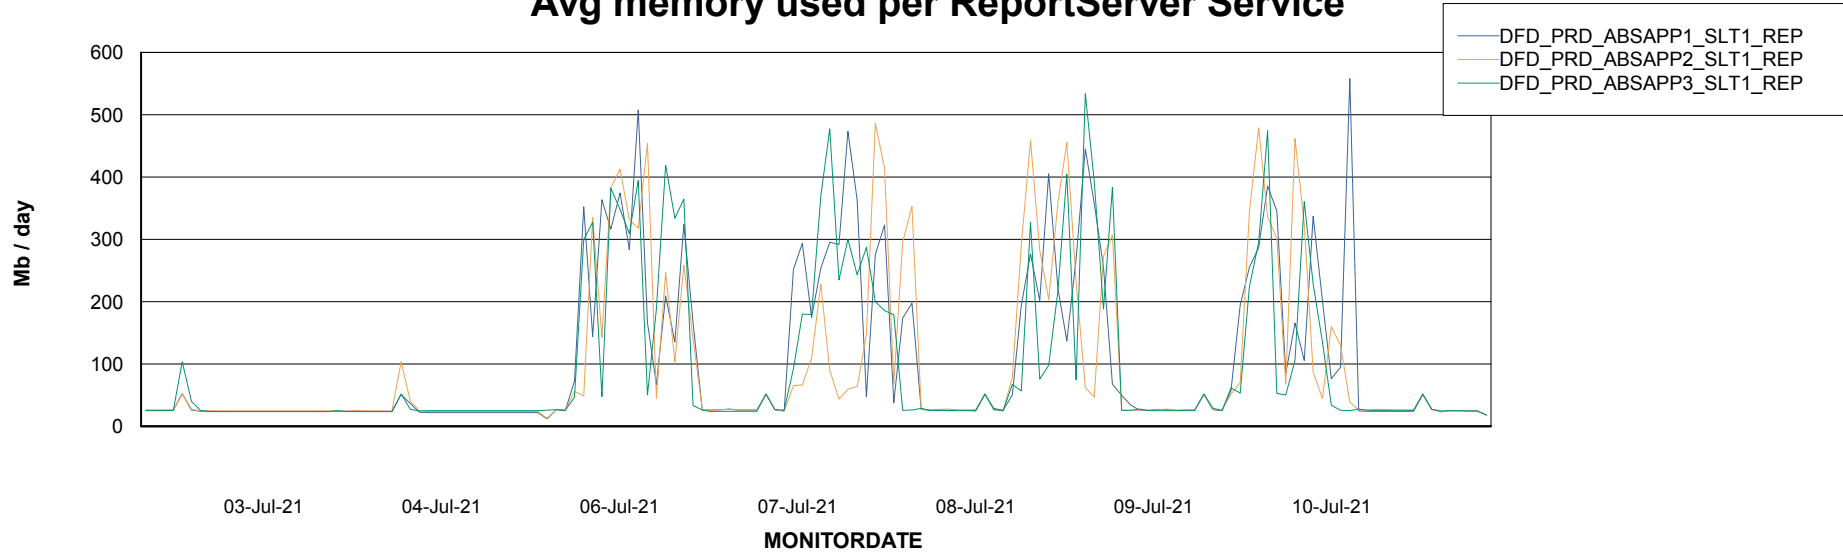

ABSSolute Application ReportServer Services

Avg memory used per ReportServer Service