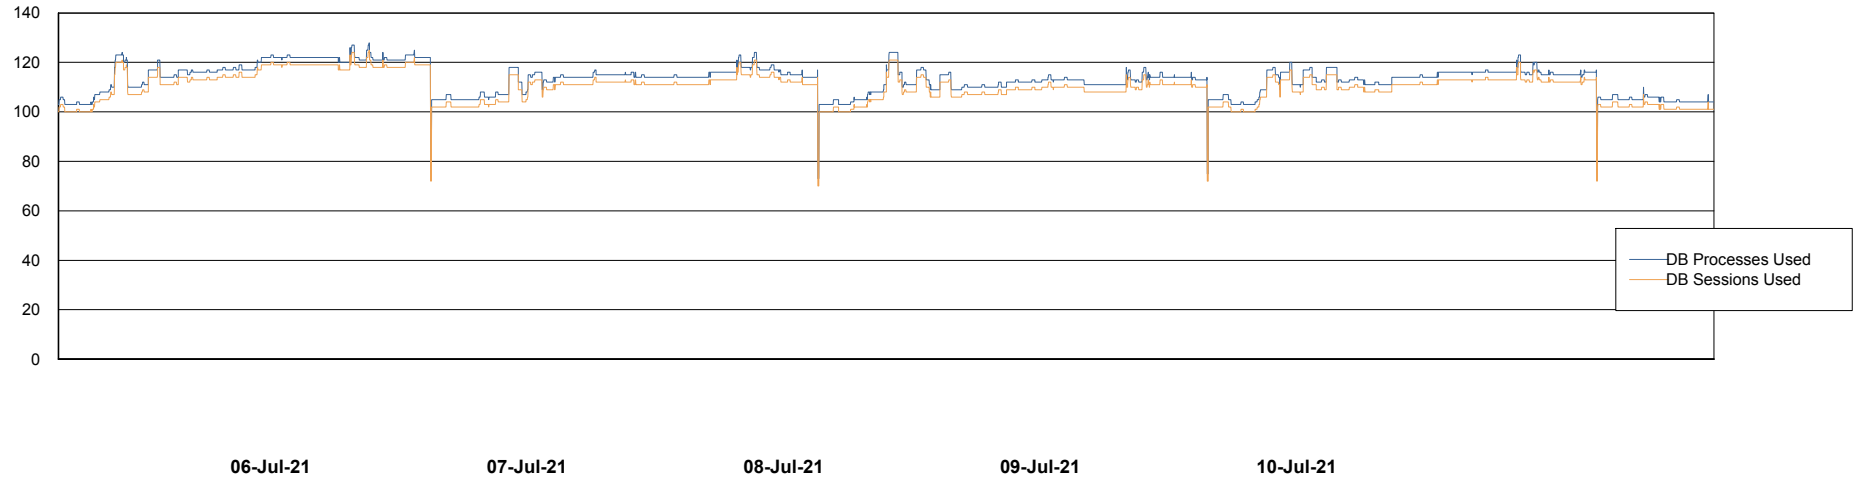

Database Performance DFDDB_Production