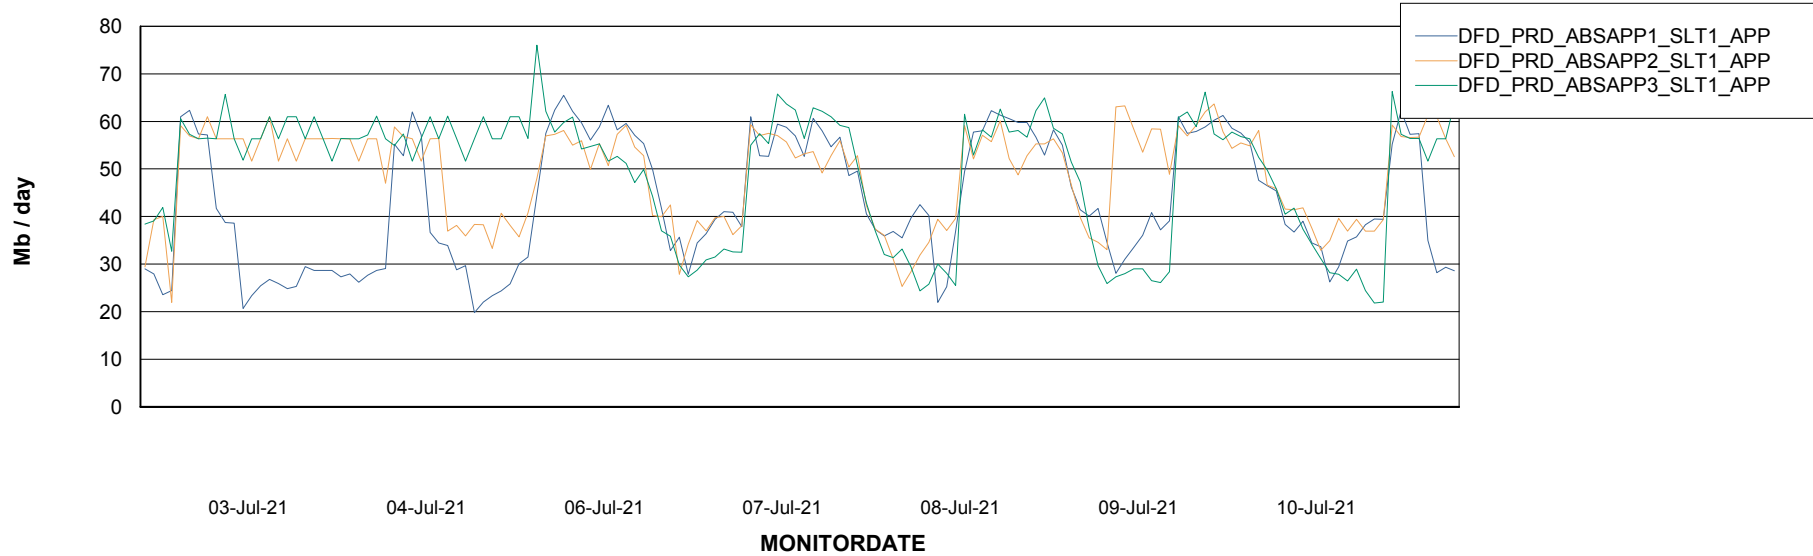

ABSSolute Application Server Services

Avg memory used per ABS Server Service