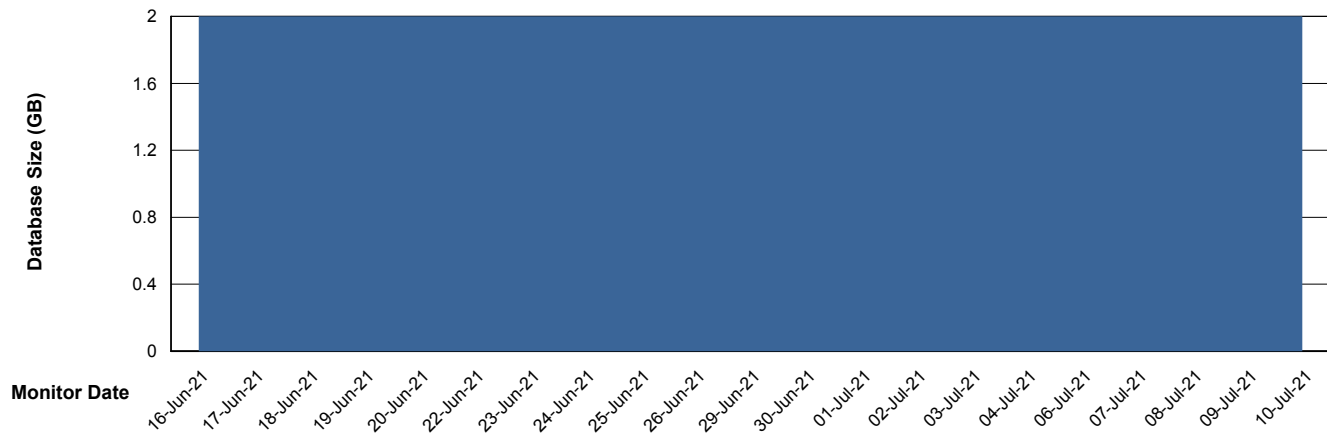

DATABASE SIZE DFDDDB_Production

Database growth over last month