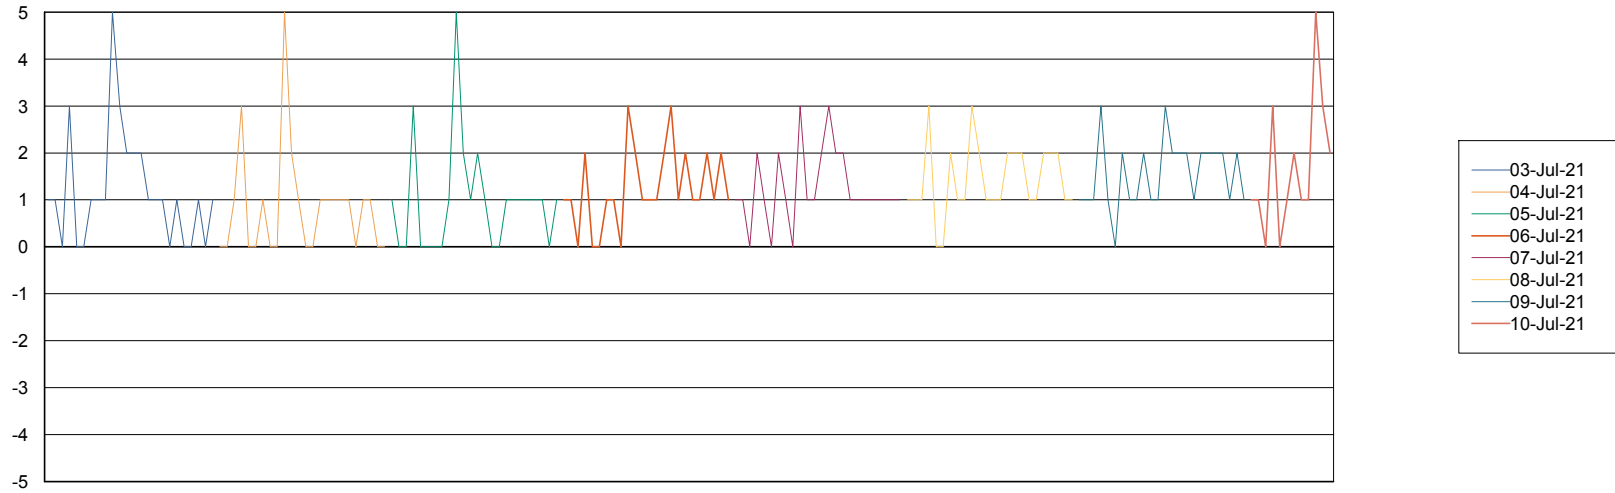

Recovery lag for last 7 days