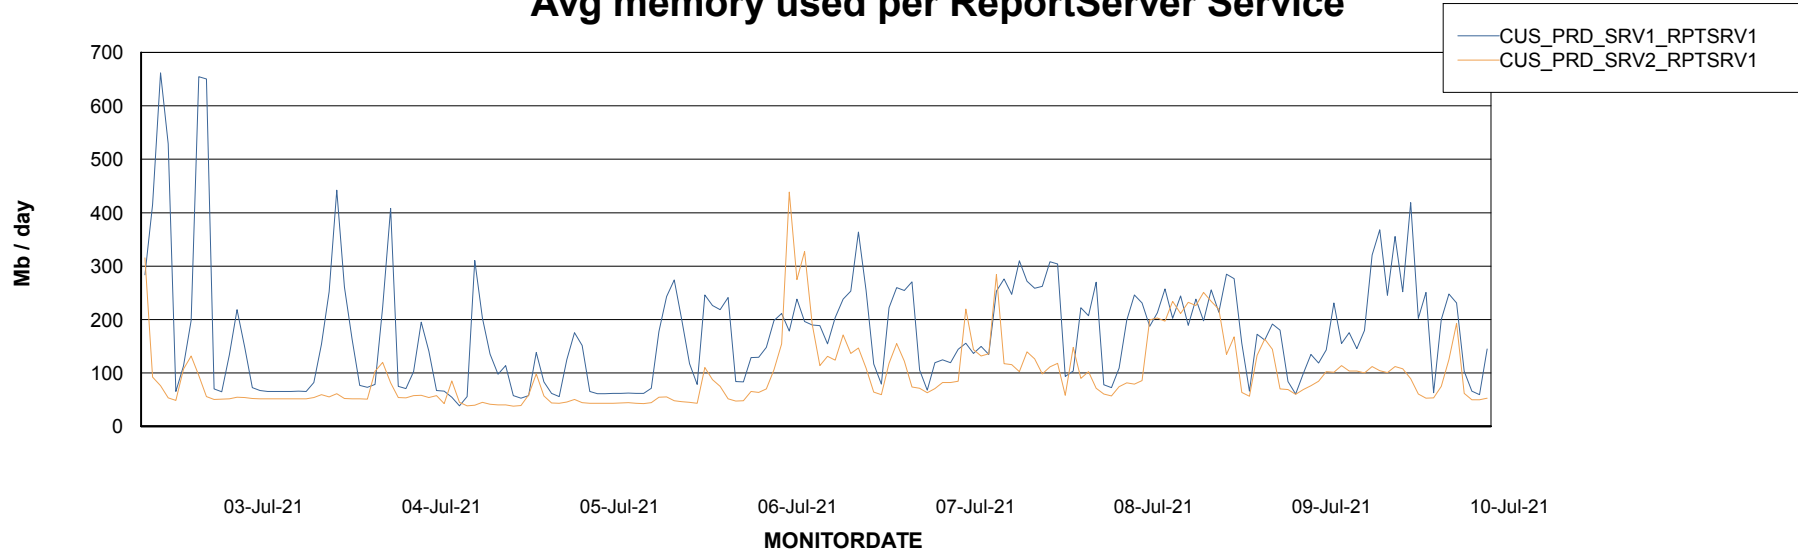

ABSolute Web Component Services

Avg memory used per ReportServer Service