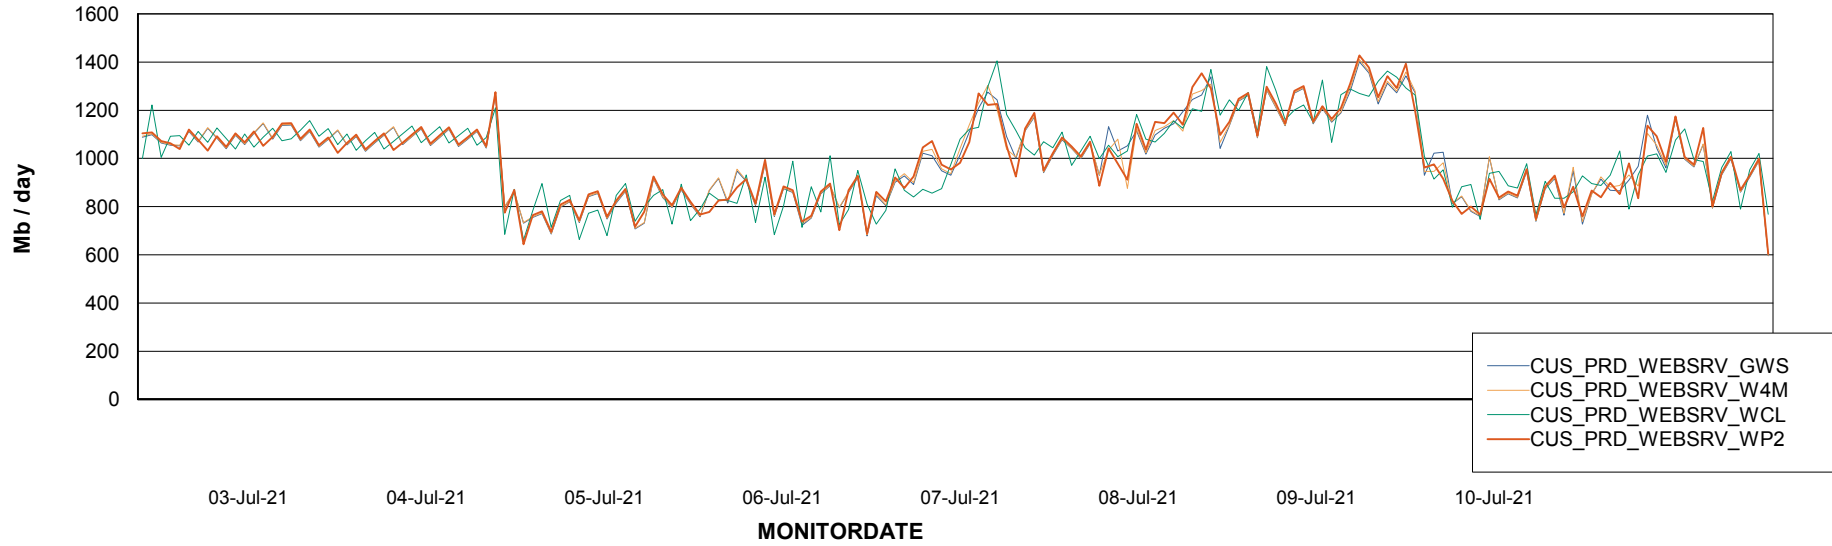

ABSSolute Web Component Services

Avg memory used per ABS Web component