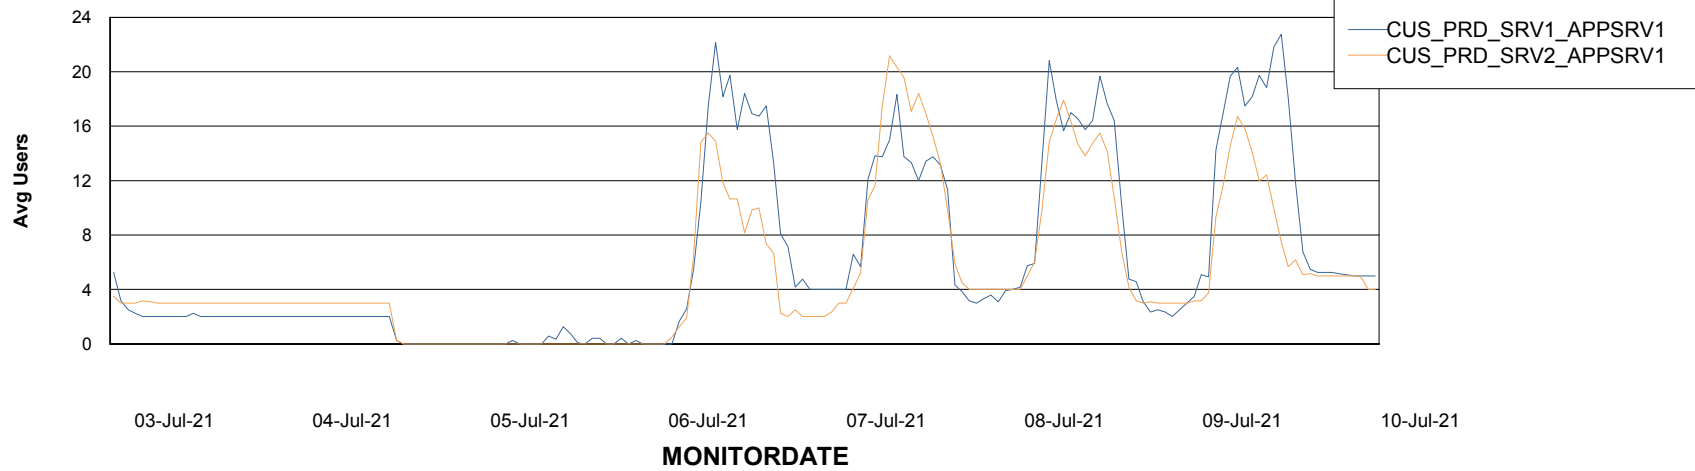

Avg users per day per ABS server