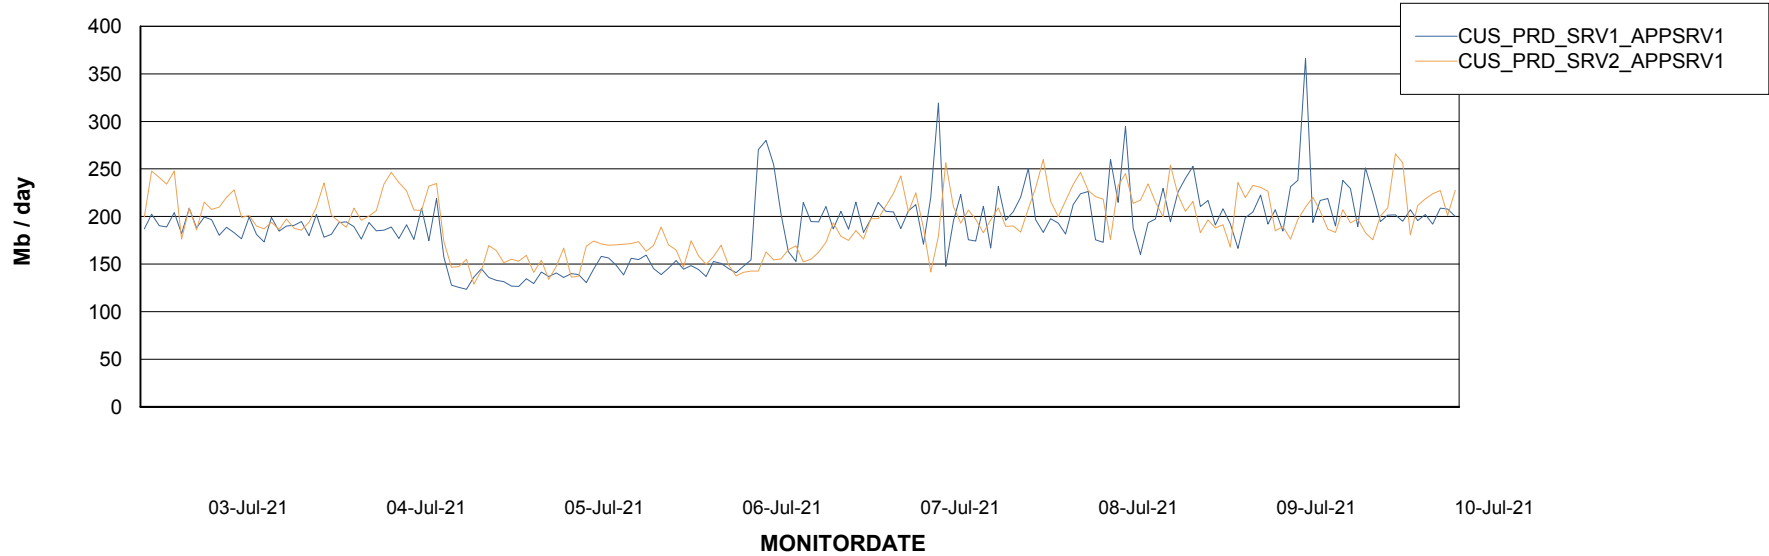

ABSSolute Application Server Services

Avg memory used per ABS Server Service