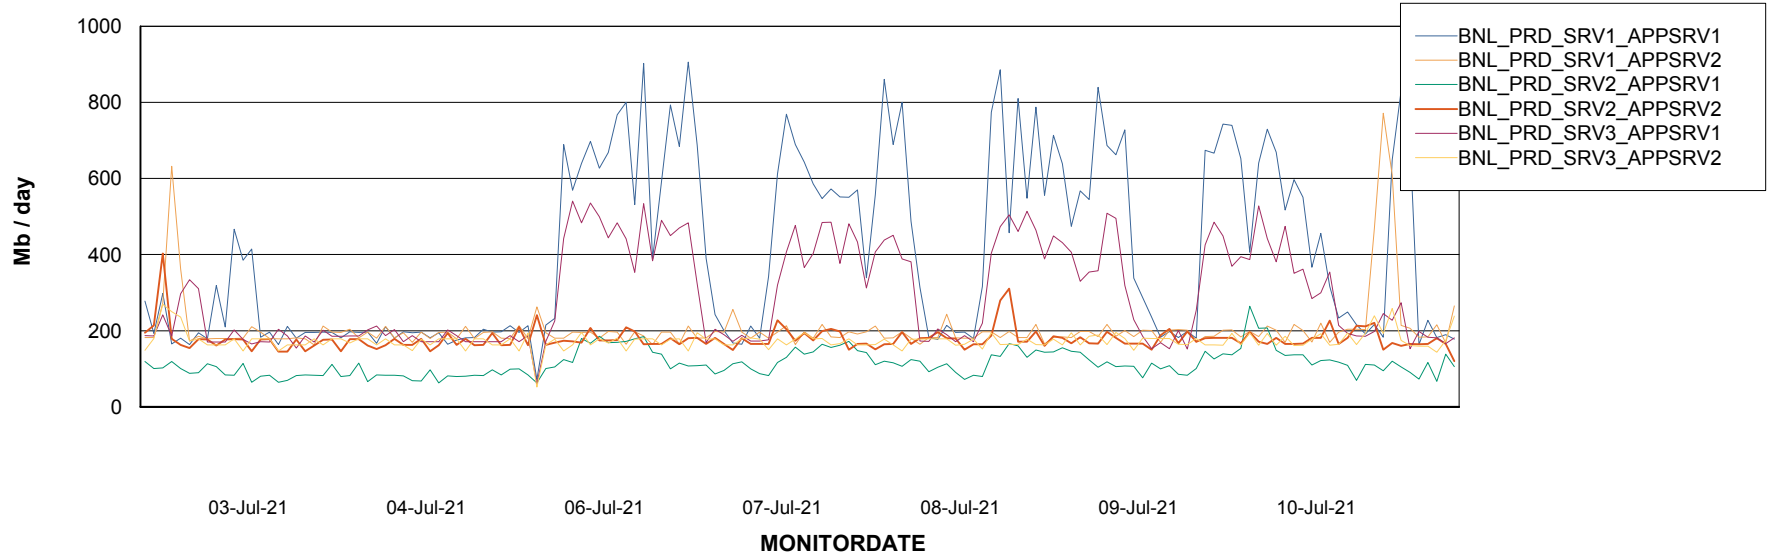

Database Performance BNLDB_Production

Weekly SLA Customer Report

Customer BNL_Production
 Database ID 83

DATABASE SIZE BNLDB_Production

Database growth over last month

Database Tablespace BNLDB_Production

Date	Tablespace Name	Filesize (Gb)	Usedsize (Gb)	Percentage free
10-Jul-21	ABSDATA	122	66	46
	INDX	340	117	66
09-Jul-21	ABSDATA	122	66	46
	INDX	340	117	66
08-Jul-21	ABSDATA	122	66	46
	INDX	340	116	66
07-Jul-21	ABSDATA	122	66	46
	INDX	340	116	66
06-Jul-21	ABSDATA	122	65	46
	INDX	340	115	66
04-Jul-21	ABSDATA	122	65	46
	INDX	340	115	66

Weekly SLA Customer Report

Customer BNL_Production
Database ID 83

ABSSolute Application Server Services

Avg memory used per ABS Server Service

Avg users per day per ABS server

Weekly SLA Customer Report

Customer BNL_Production
Database ID 83