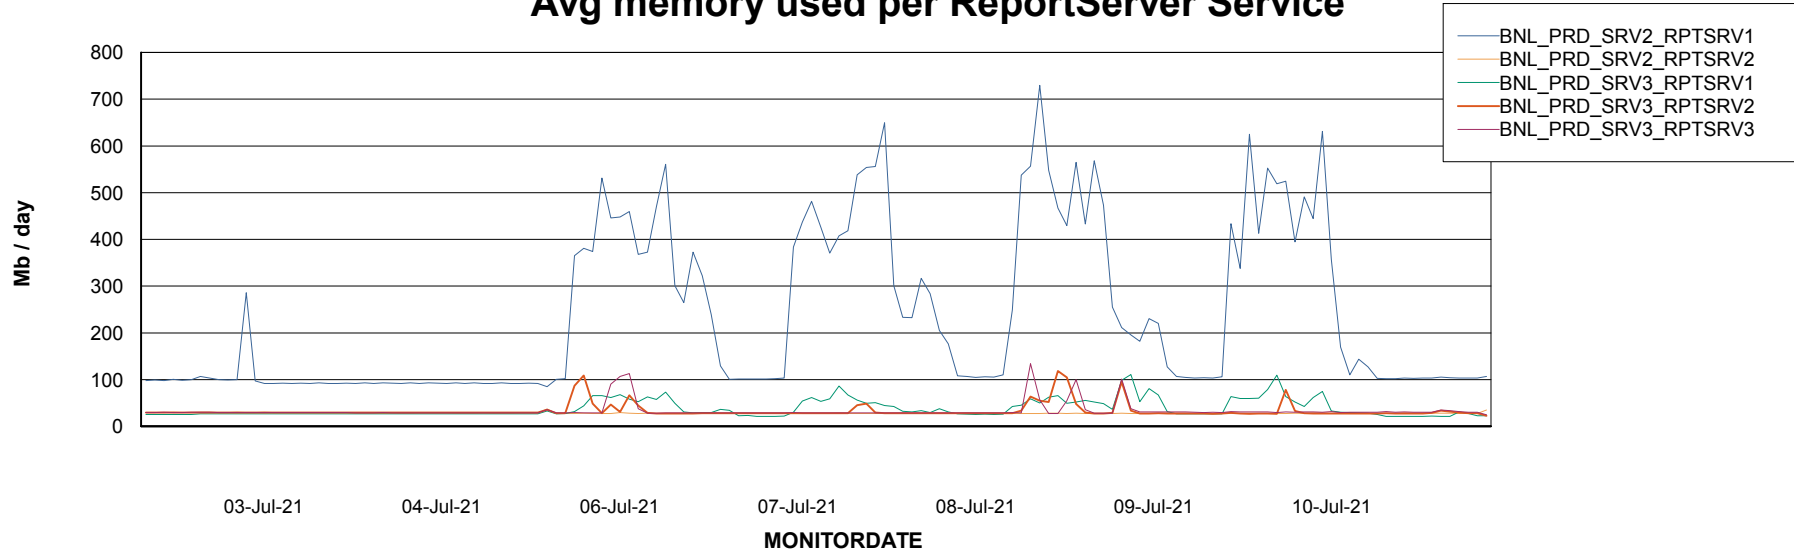

ABSolute Web Component Services

Avg memory used per ReportServer Service