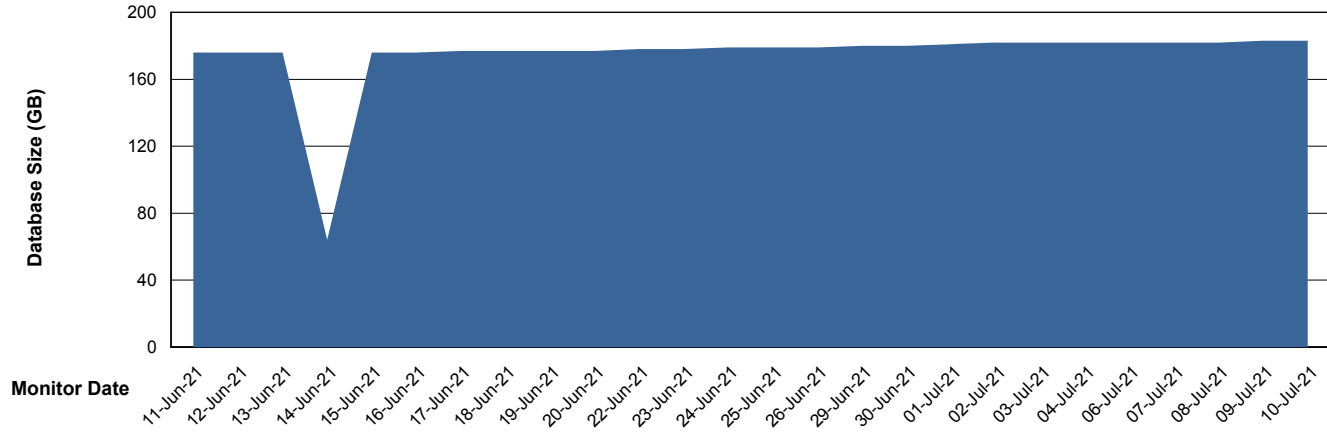

Database Performance BNLDB_Production

Weekly SLA Customer Report

Customer BNL_Production
 Database ID 83

DATABASE SIZE BNLDB_Production

Database growth over last month

Database Tablespace BNLDB_Production

Date	Tablespace Name	Filesize (Gb)	Usedsize (Gb)	Percentage free
10-Jul-21	ABSDATA	122	66	46
	INDX	340	117	66
09-Jul-21	ABSDATA	122	66	46
	INDX	340	117	66
08-Jul-21	ABSDATA	122	66	46
	INDX	340	116	66
07-Jul-21	ABSDATA	122	66	46
	INDX	340	116	66
06-Jul-21	ABSDATA	122	65	46
	INDX	340	115	66
04-Jul-21	ABSDATA	122	65	46
	INDX	340	115	66

Weekly SLA Customer Report

Customer BNL_Production
Database ID 83

ABSSolute Application Server Services

Avg memory used per ABS Server Service

Avg users per day per ABS server

Weekly SLA Customer Report

Customer BNL_Production
Database ID 83