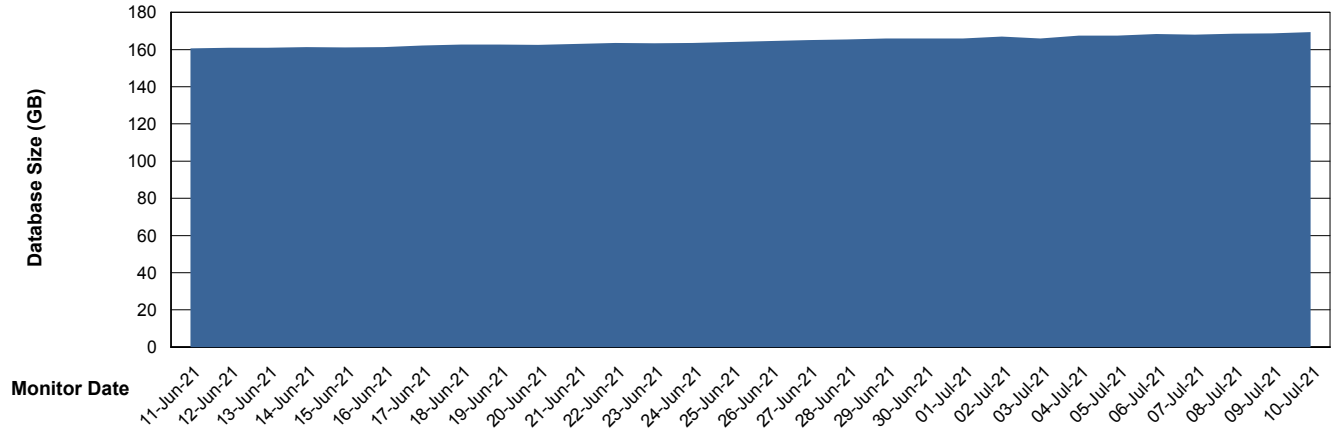

DATABASE SIZE BGGDB_BI

Database growth over last month