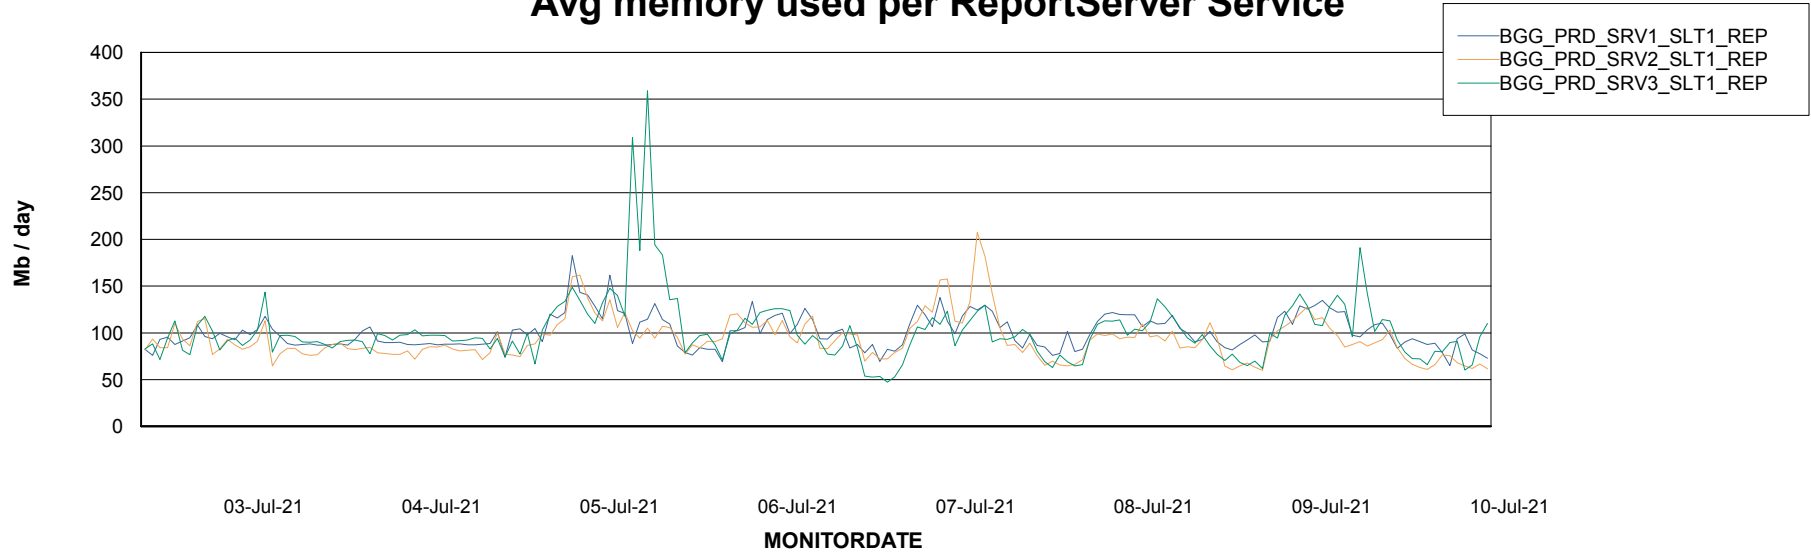

ABSSolute Application ReportServer Services

Avg memory used per ReportServer Service