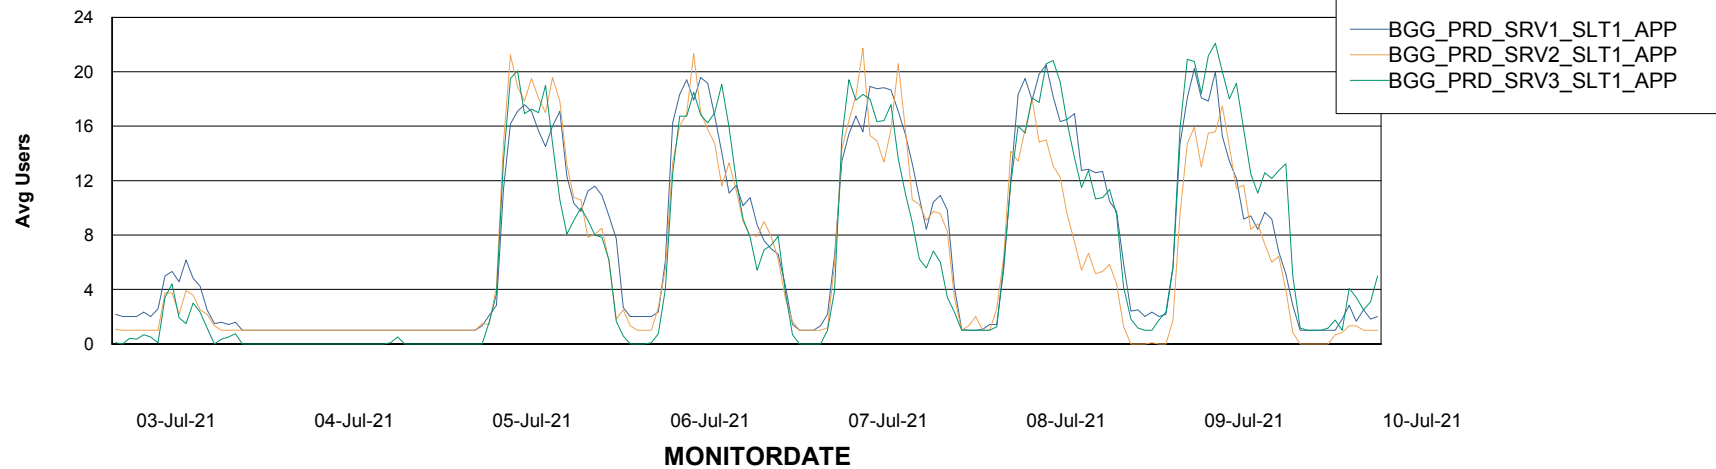

Avg users per day per ABS server