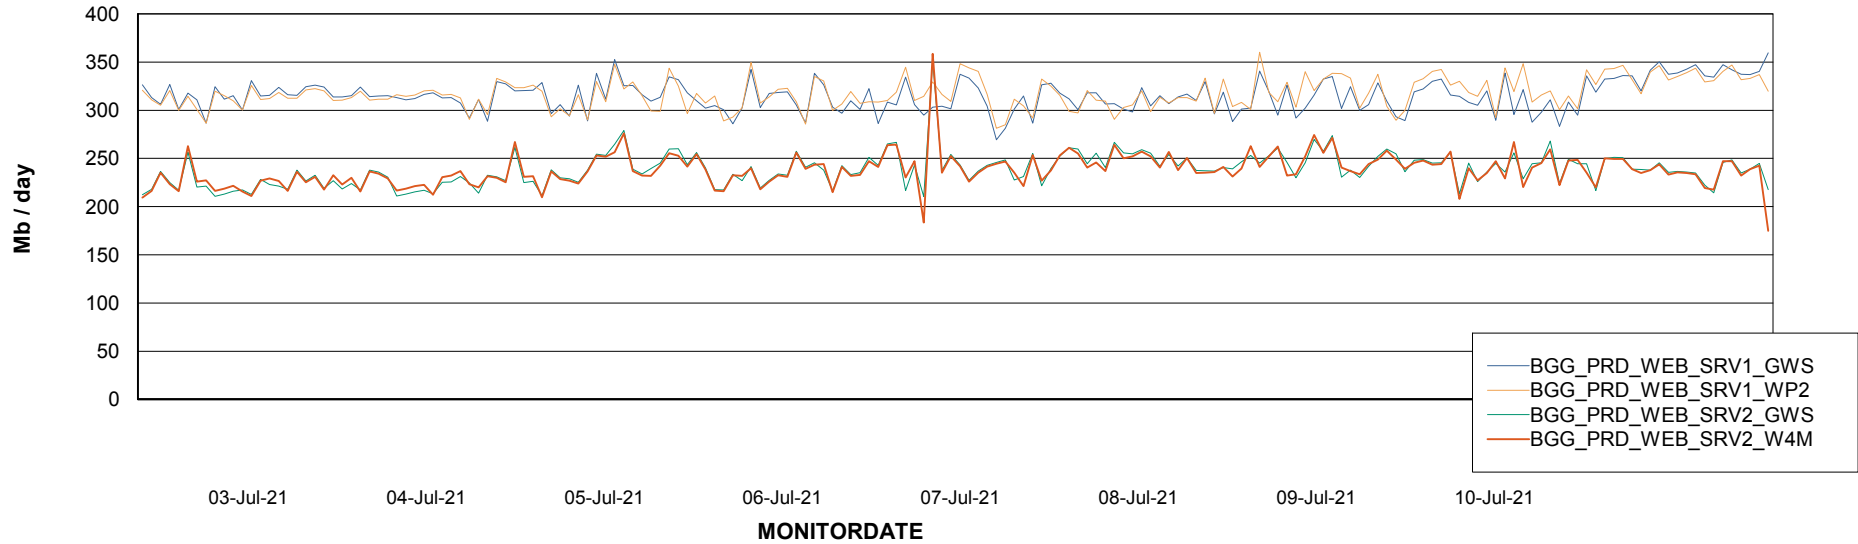

ABSSolute Web Component Services

Avg memory used per ABS Web component