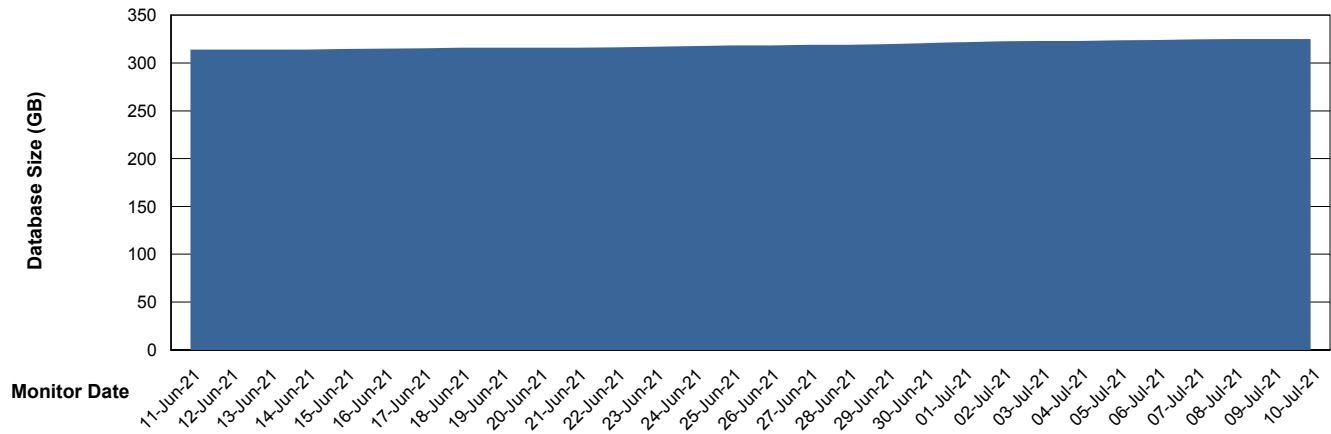

DATABASE SIZE BGGDB_Production

Database growth over last month