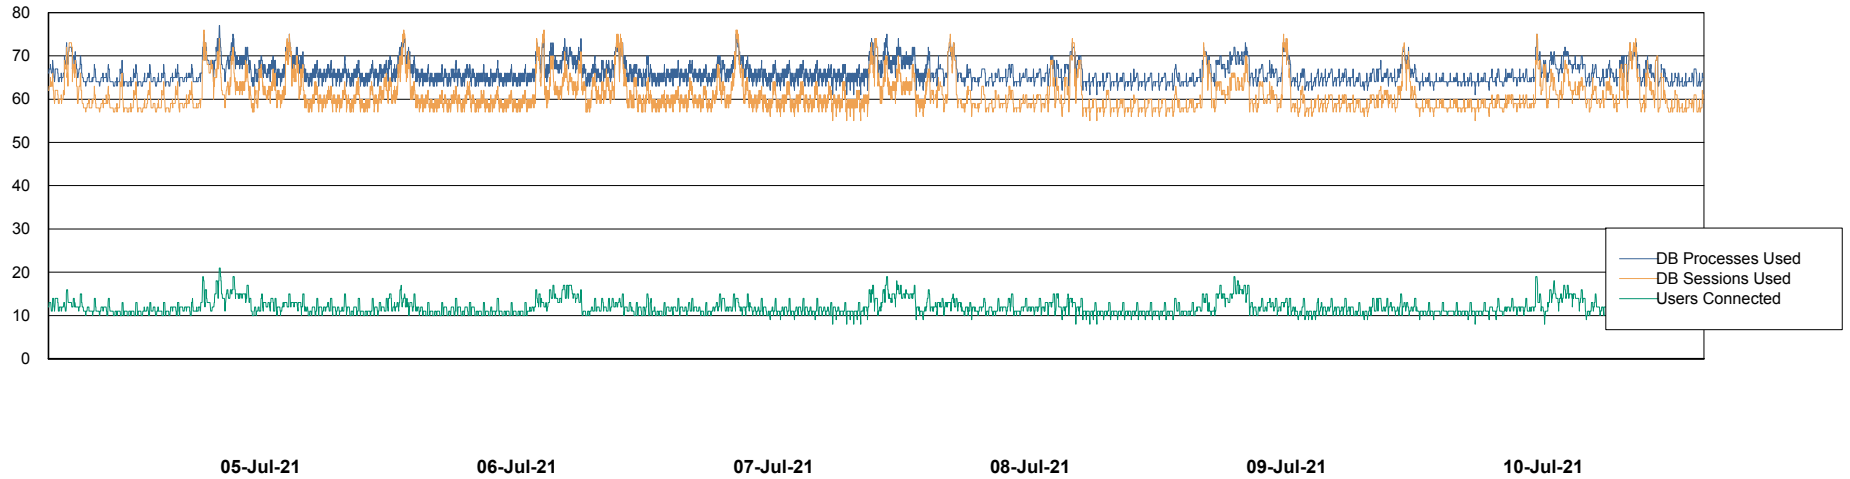

Database Performance BGGDB_BI