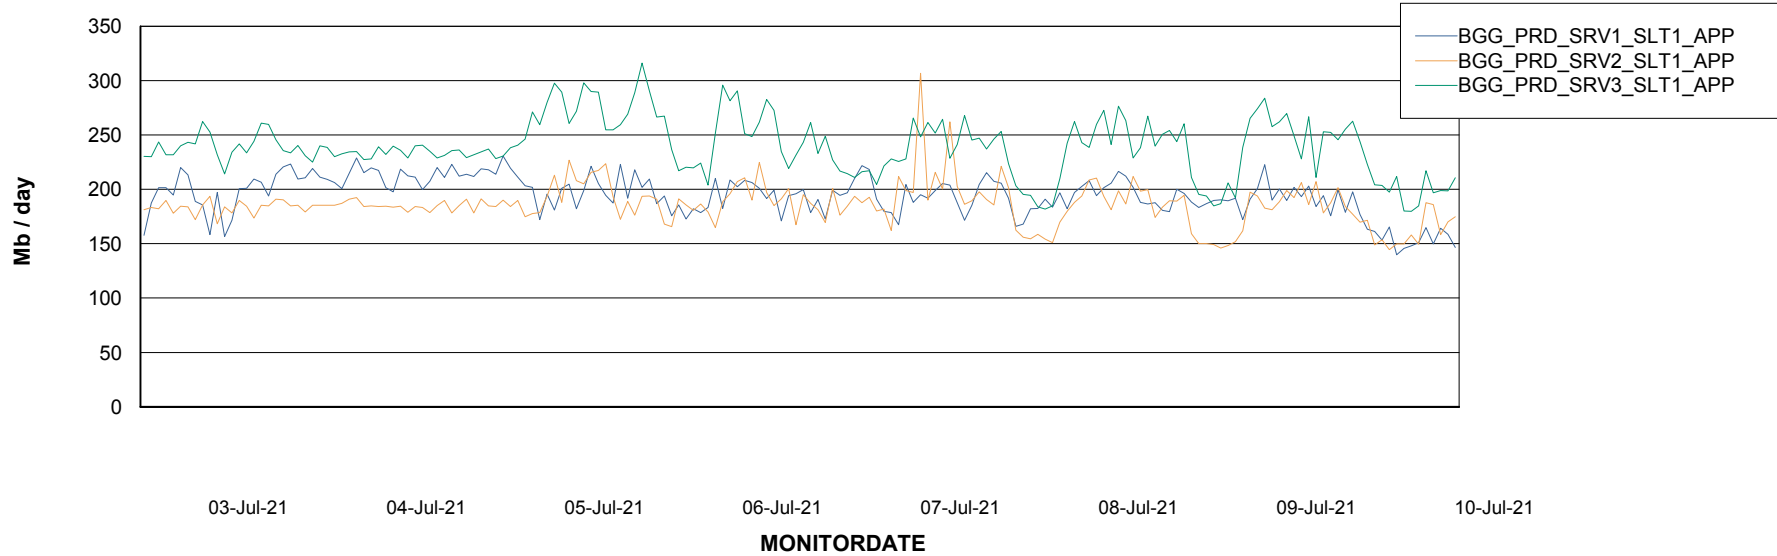

ABSSolute Application Server Services

Avg memory used per ABS Server Service