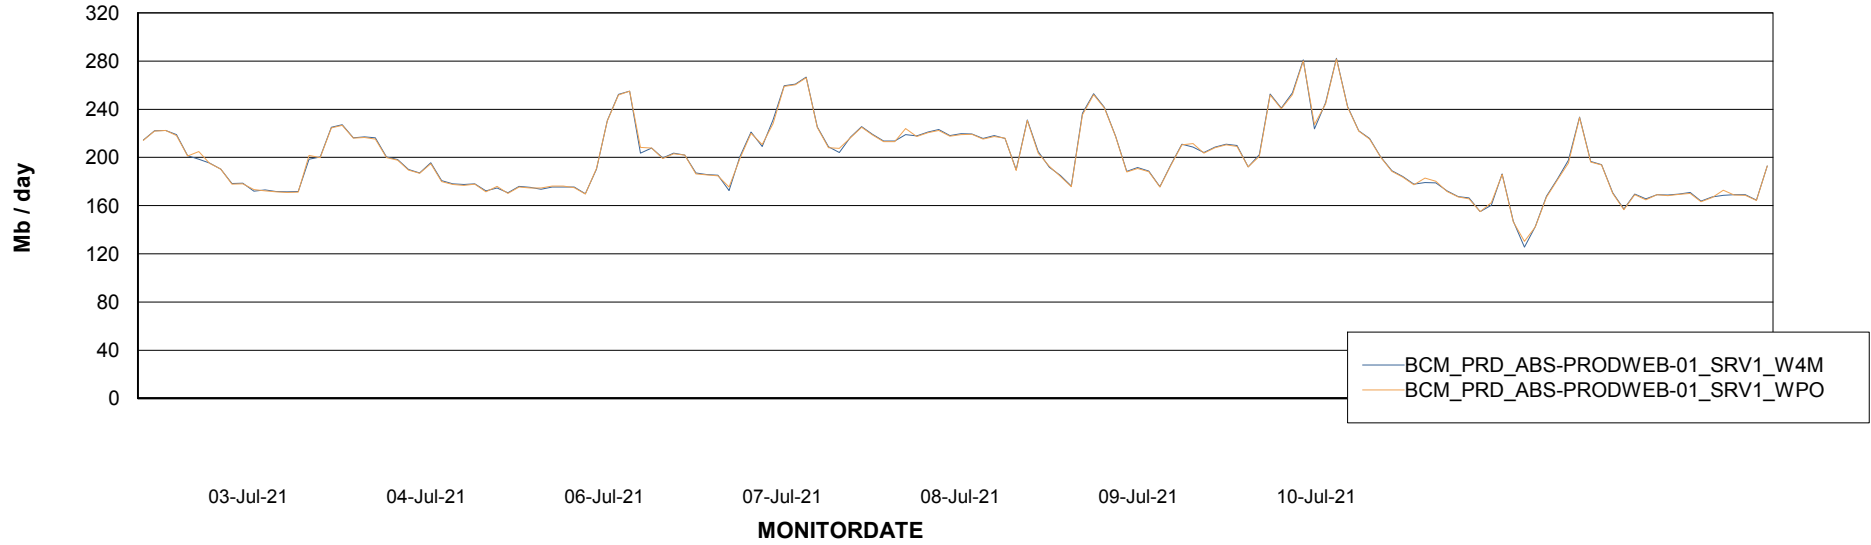

ABSSolute Web Component Services

Avg memory used per ABS Web component