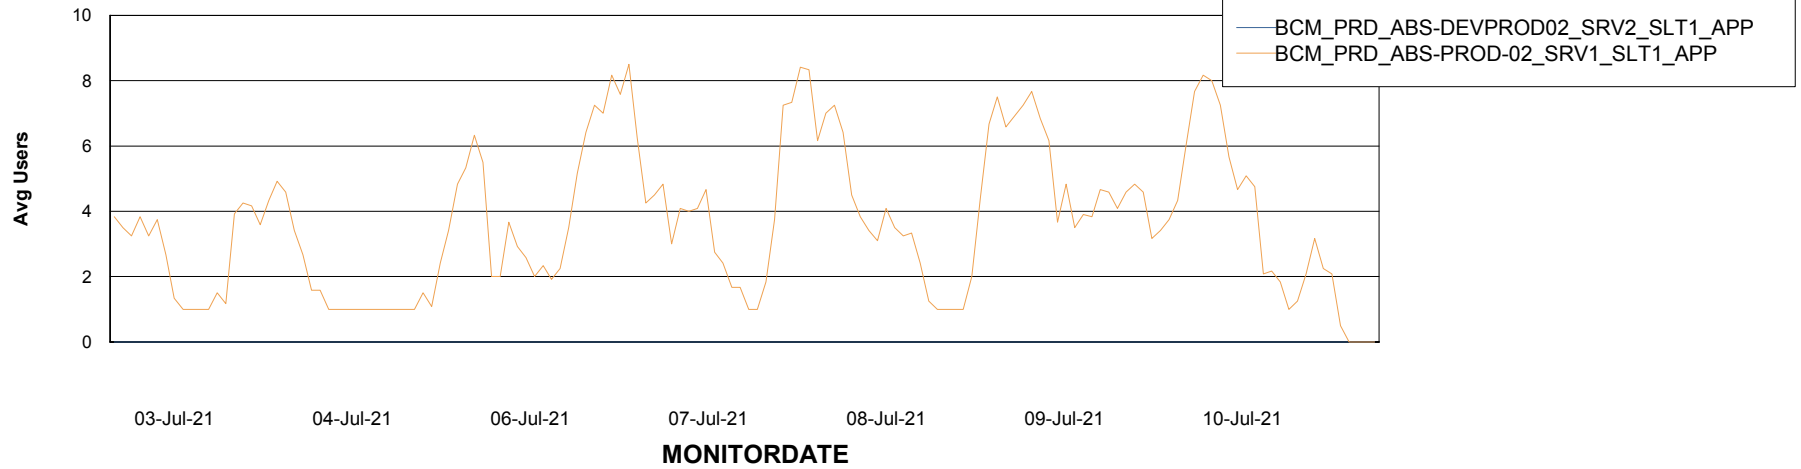

Avg users per day per ABS server