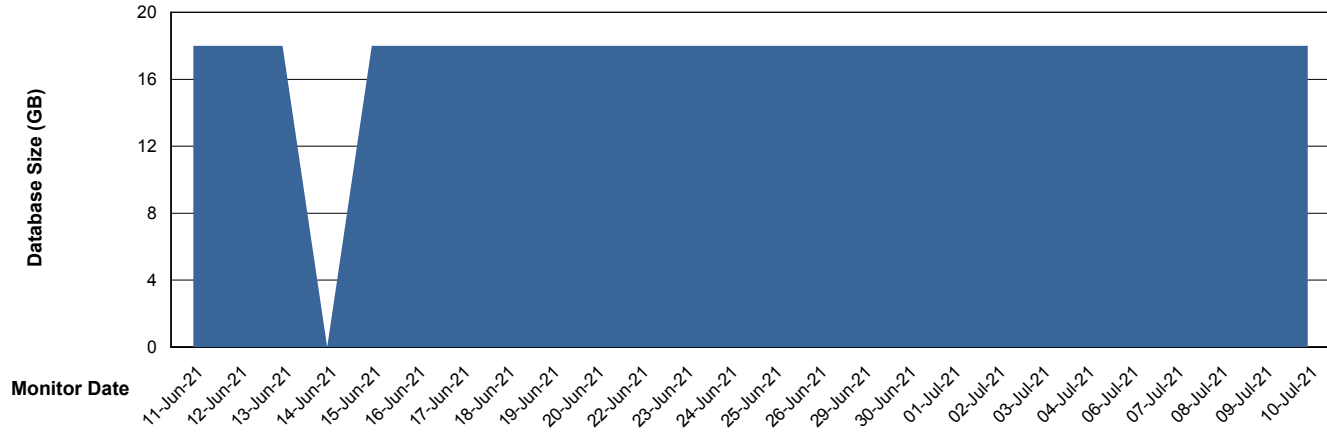

DATABASE SIZE BCMDB_ABS1 Production Database

Database growth over last month

Database Tablespace BCMDB_ABS1 Production Database

Date	Tablespace Name	Filesize (Gb)	Usedsize (Gb)	Percentage free
10-Jul-21	ABSDATA	6	4	21
	INDX	11	9	22
09-Jul-21	ABSDATA	6	4	21
	INDX	11	9	22
08-Jul-21	ABSDATA	6	4	21
	INDX	11	9	22
07-Jul-21	ABSDATA	6	4	21
	INDX	11	9	22
06-Jul-21	ABSDATA	6	4	21
	INDX	10	9	15
04-Jul-21	ABSDATA	6	4	22
	INDX	10	9	15