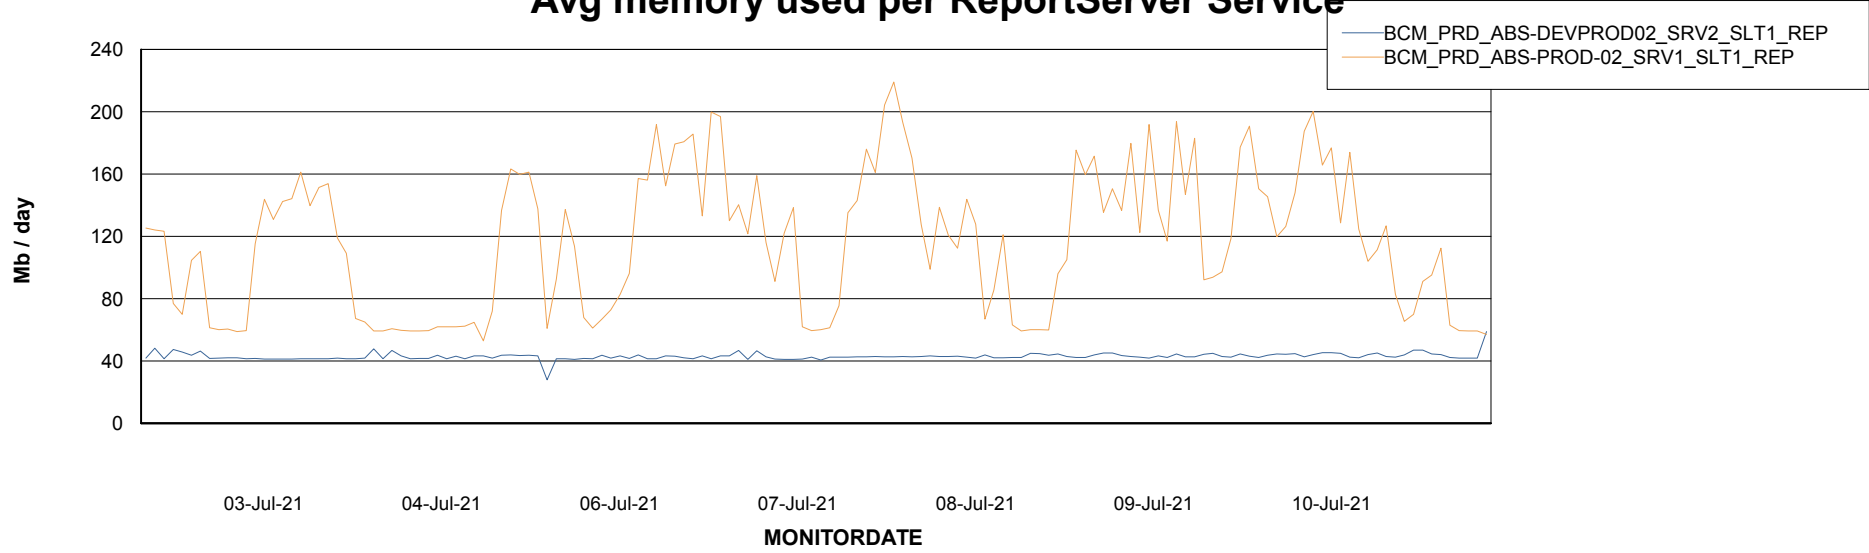

ABSSolute Application ReportServer Services

Avg memory used per ReportServer Service