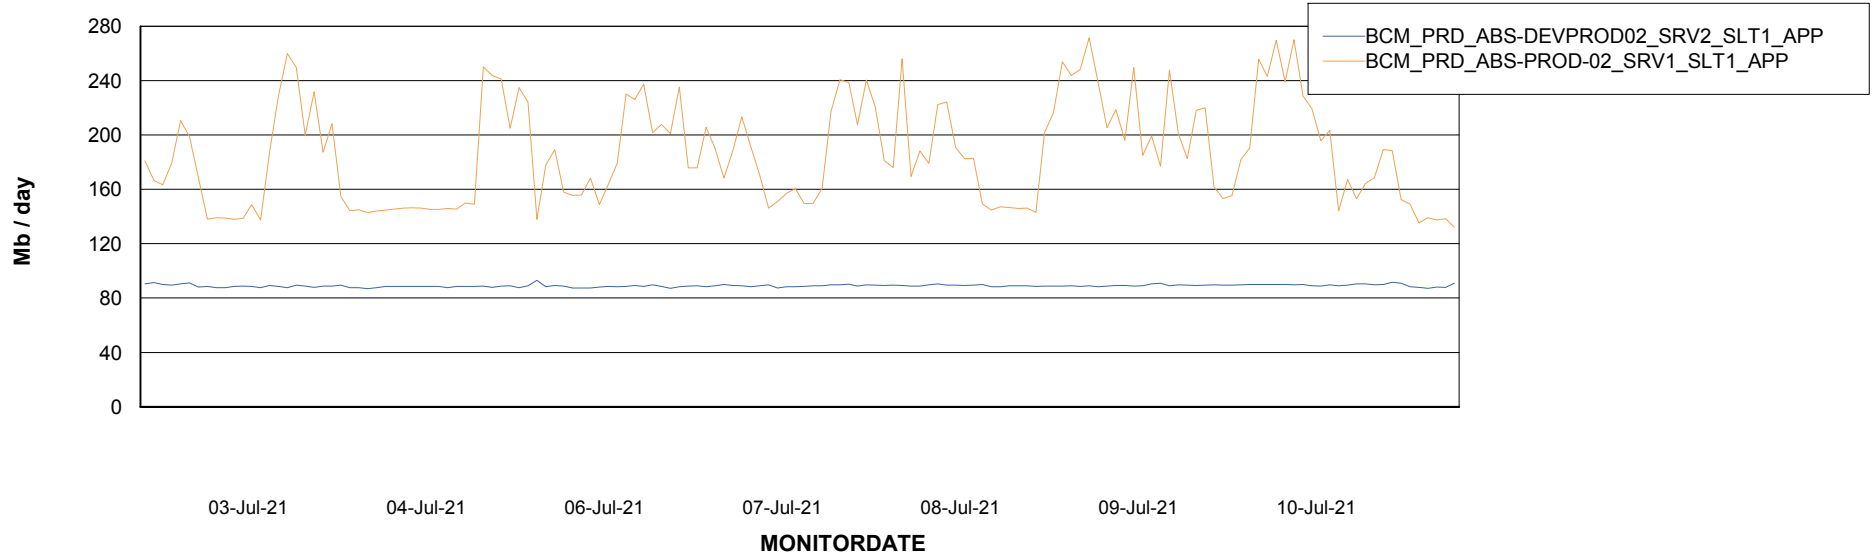

ABSSolute Application Server Services

Avg memory used per ABS Server Service