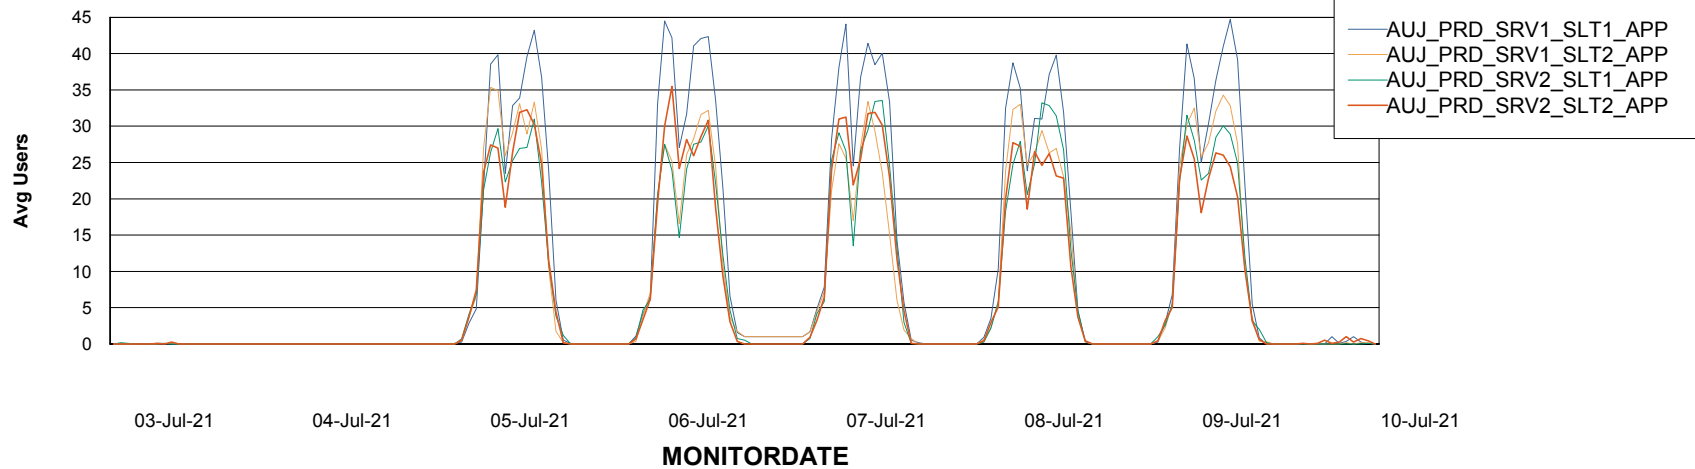

Avg users per day per ABS server