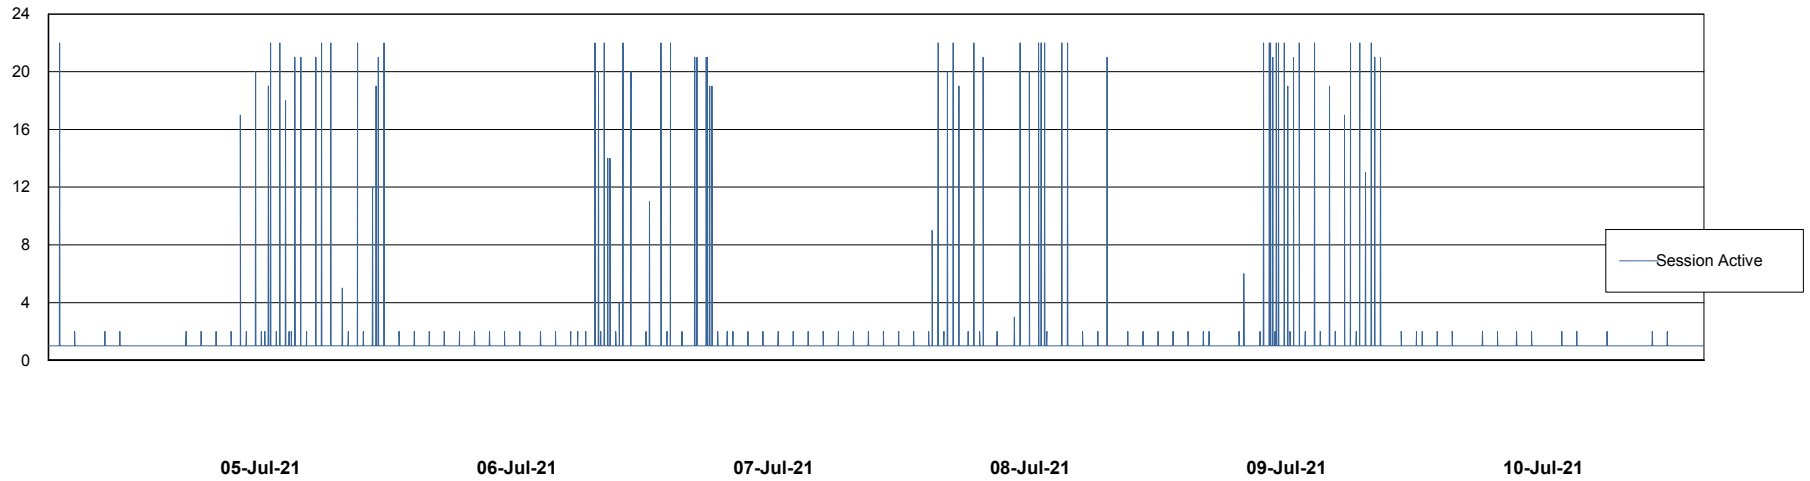

Weekly SLA Customer Report

Customer AUJ_Production
Database ID 41

Database Performance AUJ_DB4_Primary

Weekly SLA Customer Report

Customer AUJ_Production
Database ID 41

Database Performance AUJ_DB5_Standby

Weekly SLA Customer Report

Customer AUJ_Production
Database ID 41

Database Performance AUJ_DB6_Standby2

Weekly SLA Customer Report

Customer AUJ_Production
Database ID 41

Database Performance AUJDB_BI

Weekly SLA Customer Report