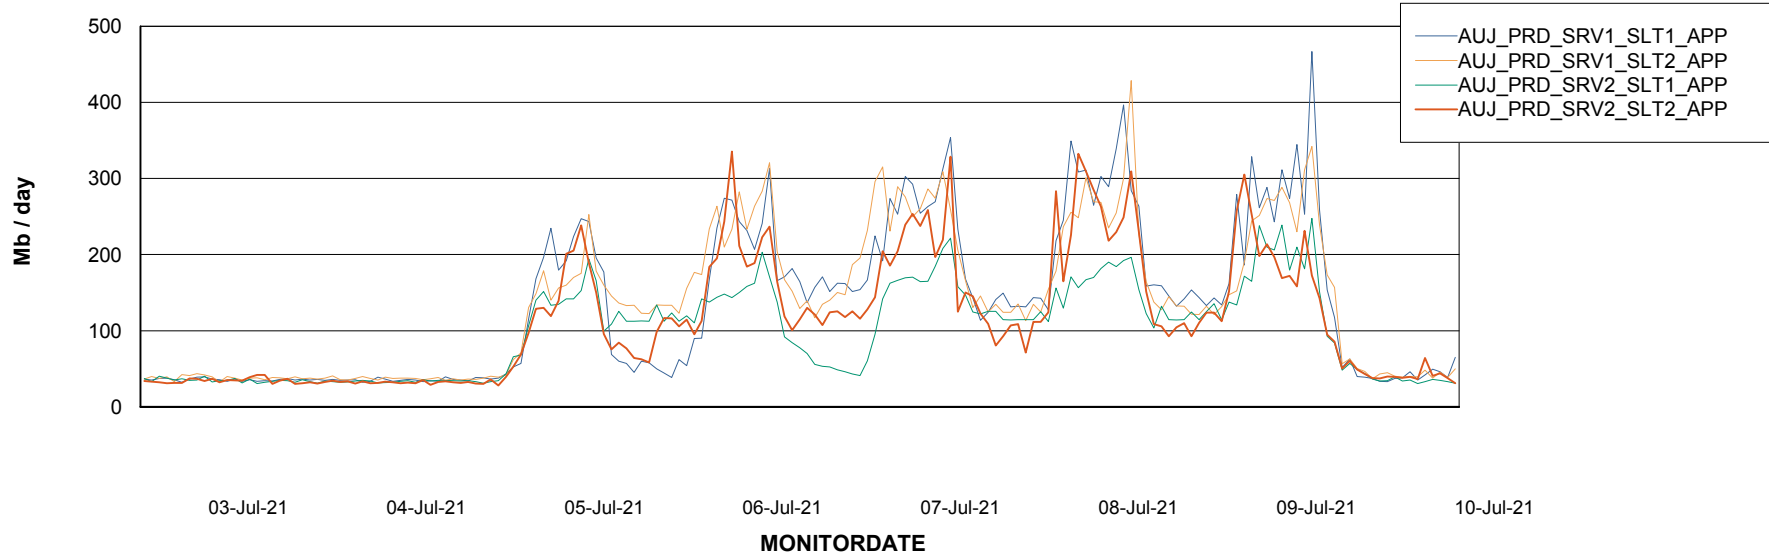

ABSSolute Application Server Services

Avg memory used per ABS Server Service