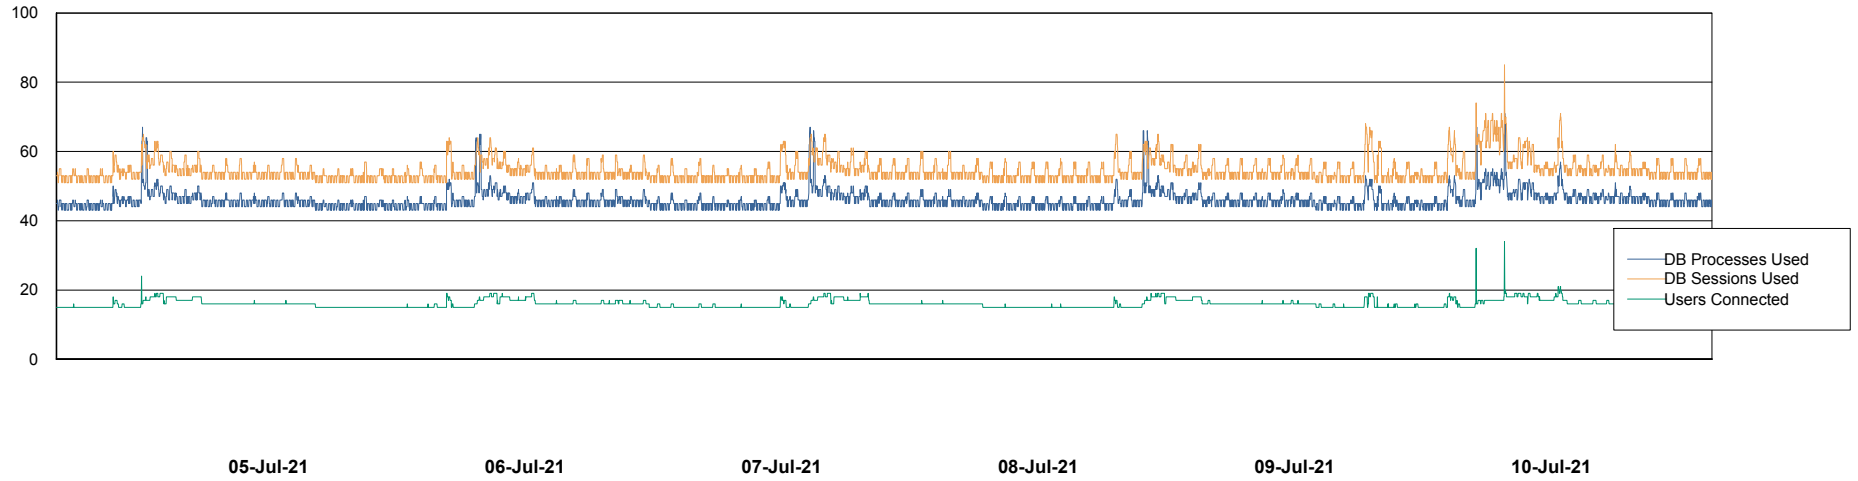

Weekly SLA Customer Report

Customer AUJ_Production
Database ID 41

Database Performance AUJ_DB6_Standby2

Weekly SLA Customer Report

Customer AUJ_Production
Database ID 41

Database Performance AUJDB_BI

Weekly SLA Customer Report