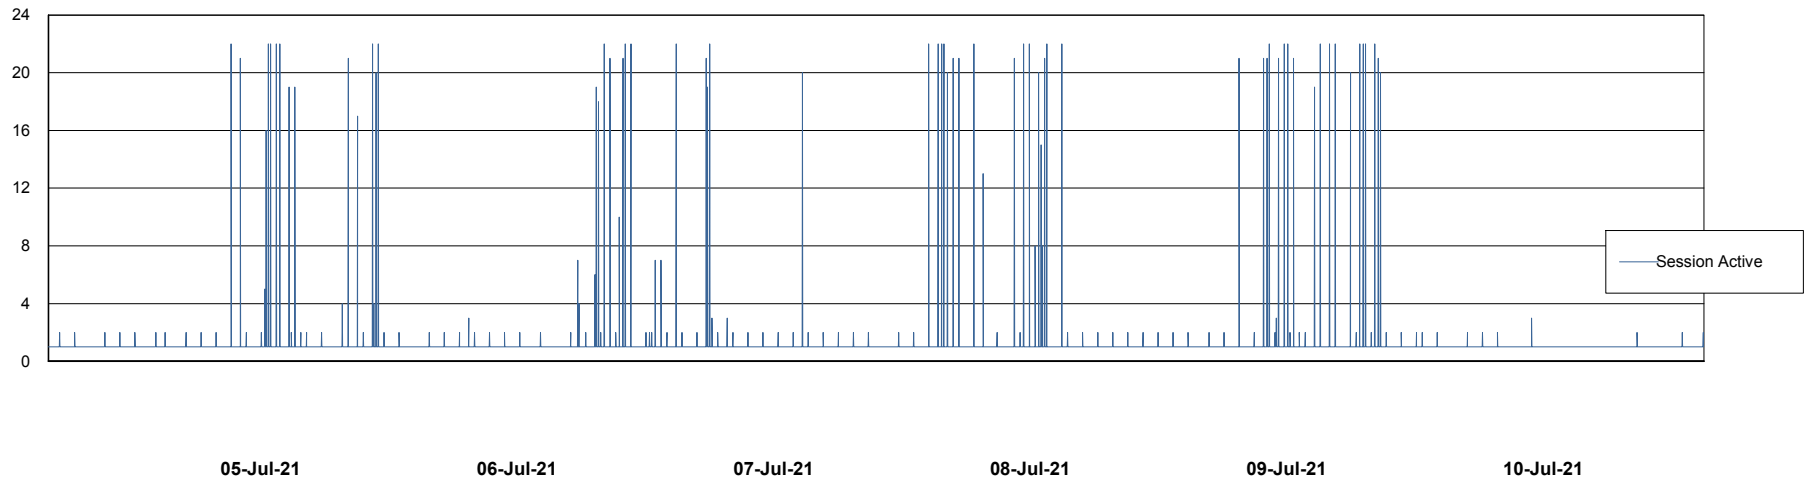

Weekly SLA Customer Report

Customer AUJ_Production
Database ID 41

Database Performance AUJ_DB4_Primary

Weekly SLA Customer Report

Customer AUJ_Production
Database ID 41

Database Performance AUJ_DB5_Standby

Weekly SLA Customer Report

Customer AUJ_Production
Database ID 41

Database Performance AUJ_DB6_Standby2

Weekly SLA Customer Report

Customer AUJ_Production
Database ID 41

Database Performance AUJDB_BI

Weekly SLA Customer Report