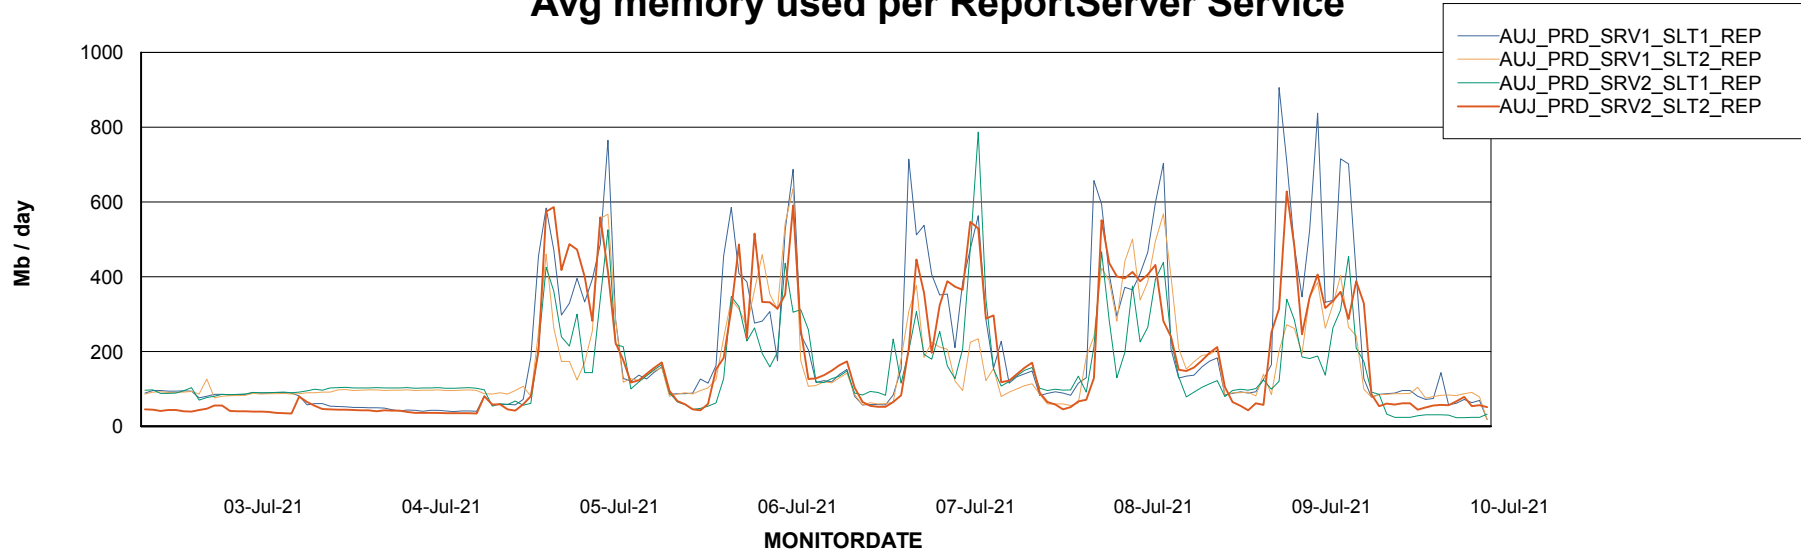

Avg memory used per ABS Server Service

Avg users per day per ABS server

Weekly SLA Customer Report

Customer AUJ_Production
Database ID 41

ABSSolute Application ReportServer Services

Avg memory used per ReportServer Service