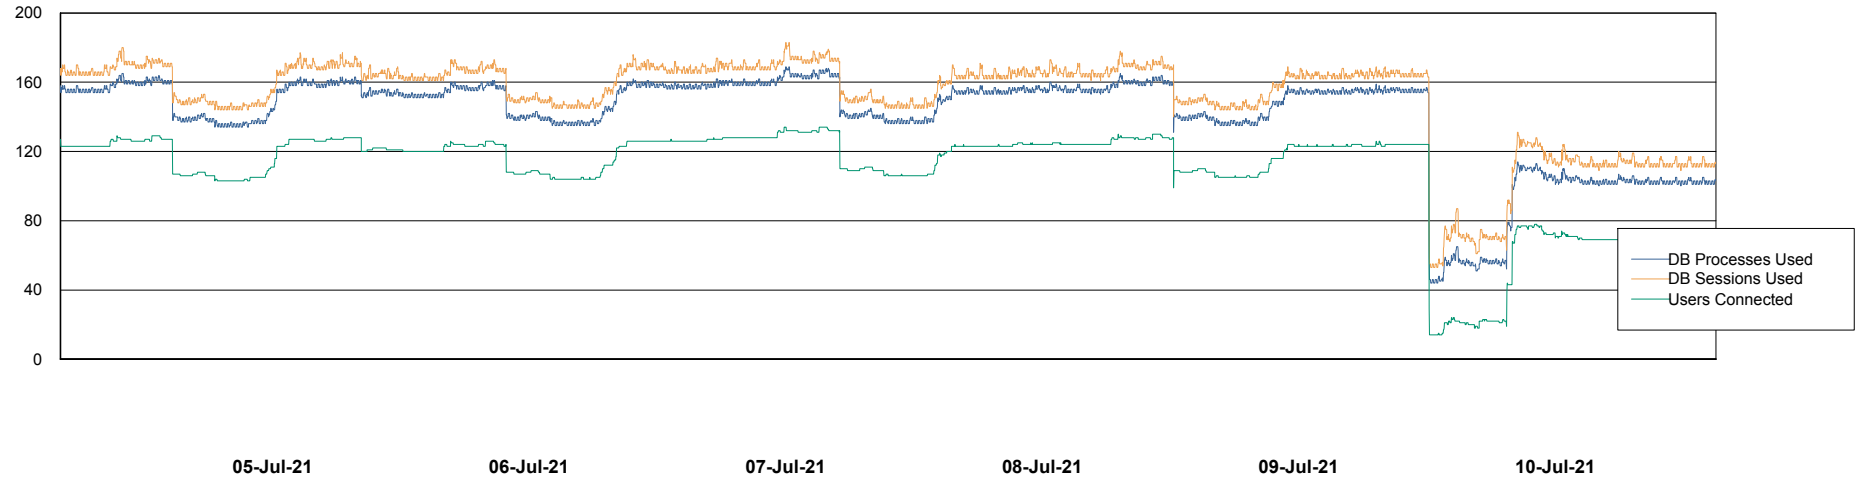

Weekly SLA Customer Report

Customer AUJ_Production
 Database ID 41

Harddisk Usage AUJ_PRD_ORACLE_BI1

	Free disk space on / (%)	Total disk space on / (Gb)	Used disk space on / (Gb)
10-Jul-21	19	526	402
09-Jul-21	20	526	396
08-Jul-21	21	526	392
07-Jul-21	21	526	393
06-Jul-21	21	526	392
05-Jul-21	21	526	392
04-Jul-21	21	526	394

Weekly SLA Customer Report

Customer AUJ_Production
Database ID 41

Database Performance AUJ_DB4_Primary

Weekly SLA Customer Report

Customer AUJ_Production
Database ID 41

Database Performance AUJ_DB5_Standby