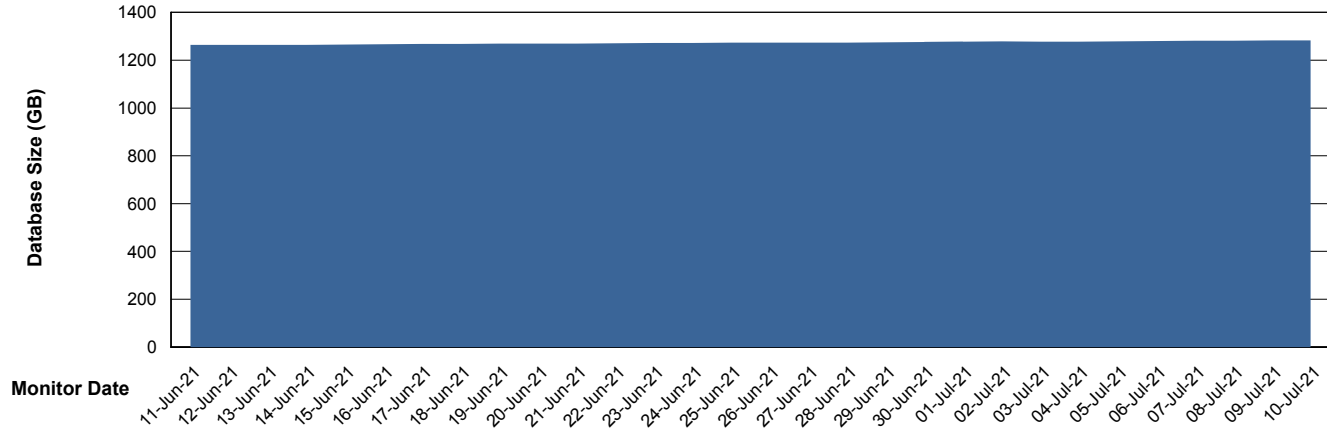

Weekly SLA Customer Report

Customer AUJ_Production
Database ID 41

Database Performance AUJ_DB6_Standby2

Weekly SLA Customer Report

Customer AUJ_Production
Database ID 41

Database Performance AUJDB_BI

Weekly SLA Customer Report

Customer AUJ_Production
Database ID 41

DATABASE SIZE AUJ_DB4_Primary

Database growth over last month

DATABASE SIZE AUJDB_BI

Database growth over last month

Weekly SLA Customer Report

Customer AUJ_Production
Database ID 41