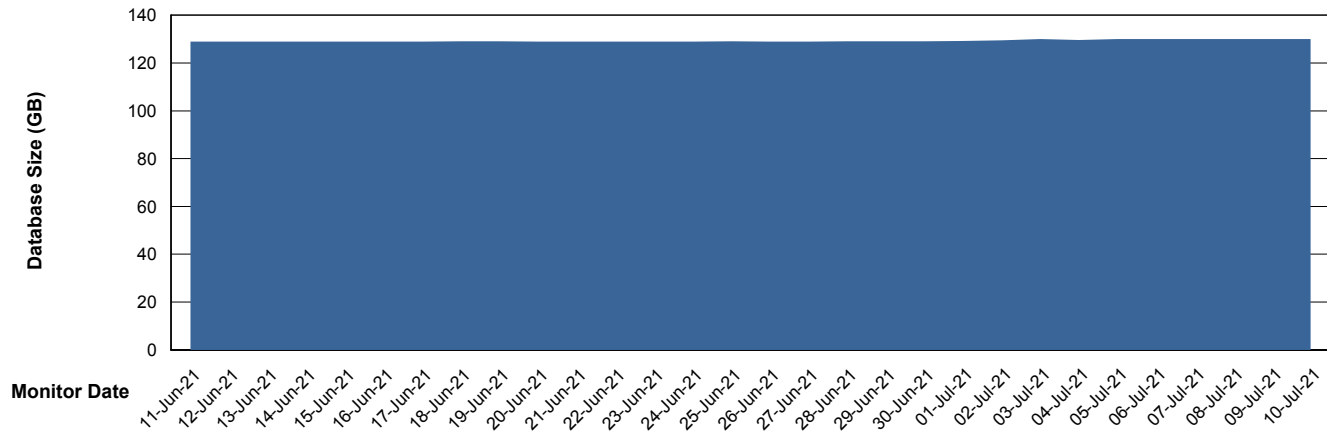

Customer AUJ_Production
Database ID 41

DATABASE SIZE AUJ_DB4_Primary

Database growth over last month

DATABASE SIZE AUJDB_BI

Database growth over last month

Weekly SLA Customer Report

Customer AUJ_Production
Database ID 41