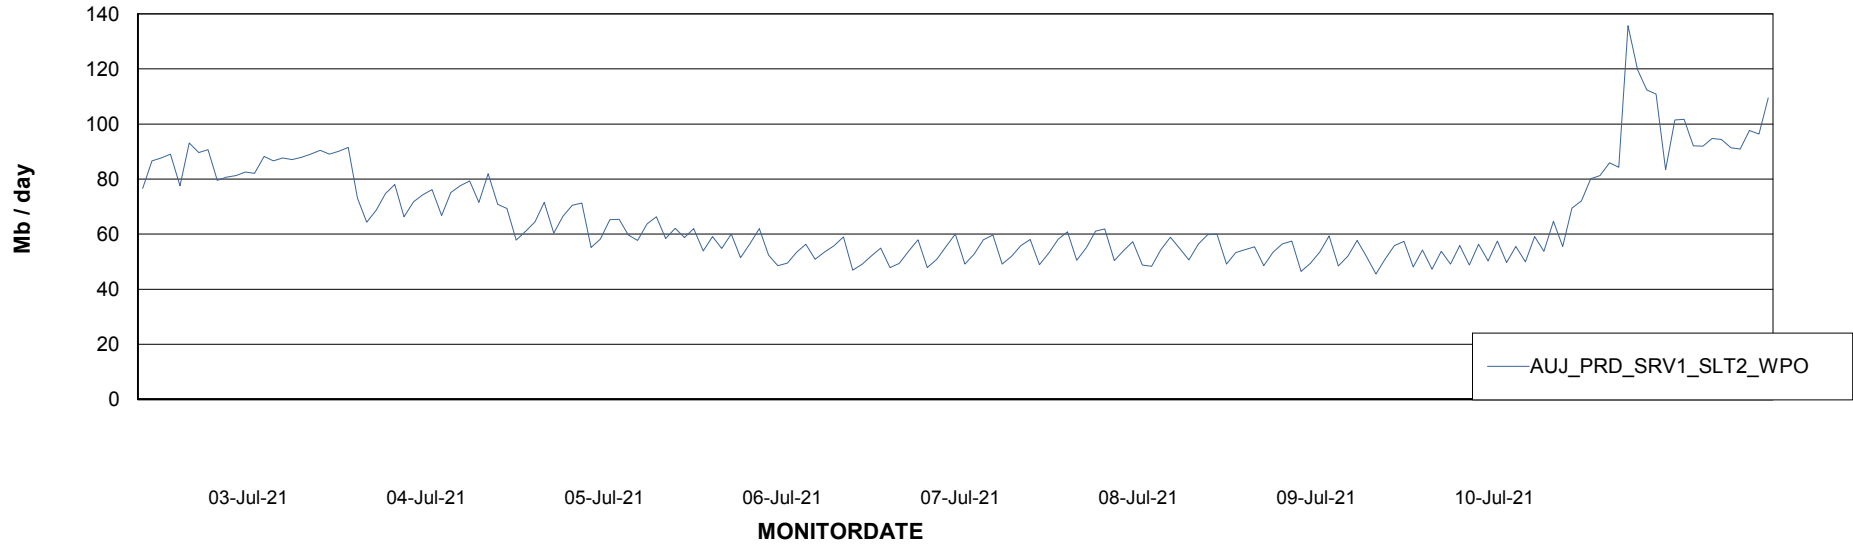

ABSSolute Web Component Services

Avg memory used per ABS Web component