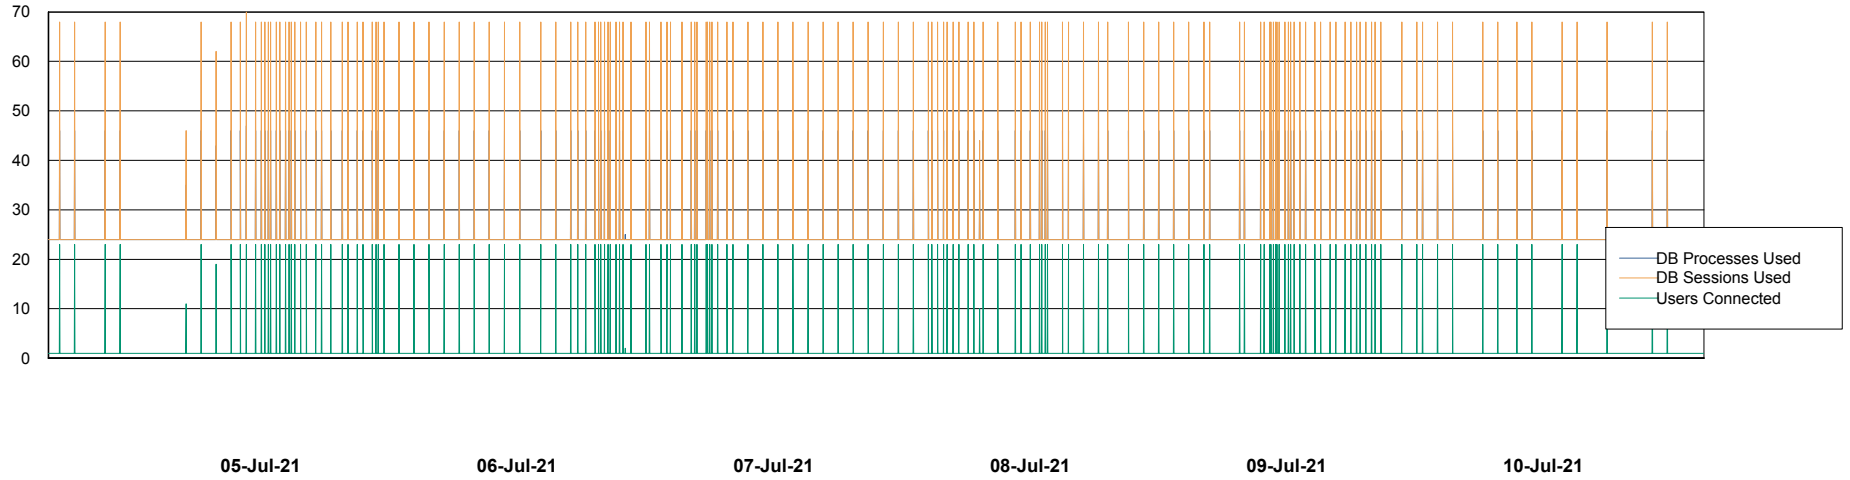

Weekly SLA Customer Report

Customer AUJ_Production
Database ID 41

Database Performance AUJ_DB4_Primary

Weekly SLA Customer Report

Customer AUJ_Production
Database ID 41

Database Performance AUJ_DB5_Standby

Weekly SLA Customer Report

Customer AUJ_Production
Database ID 41

Database Performance AUJ_DB6_Standby2

Weekly SLA Customer Report

Customer AUJ_Production
Database ID 41

Database Performance AUJDB_BI

Weekly SLA Customer Report