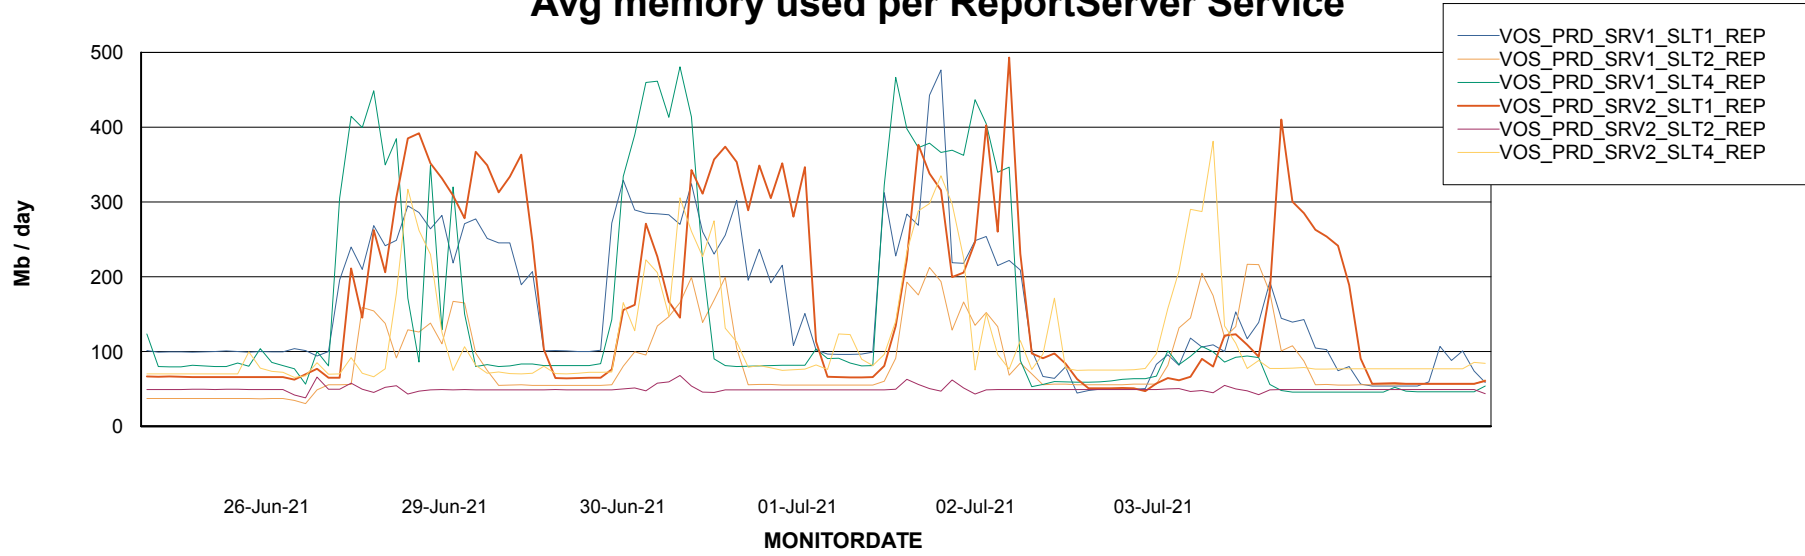

ABSSolute Application ReportServer Services

Avg memory used per ReportServer Service