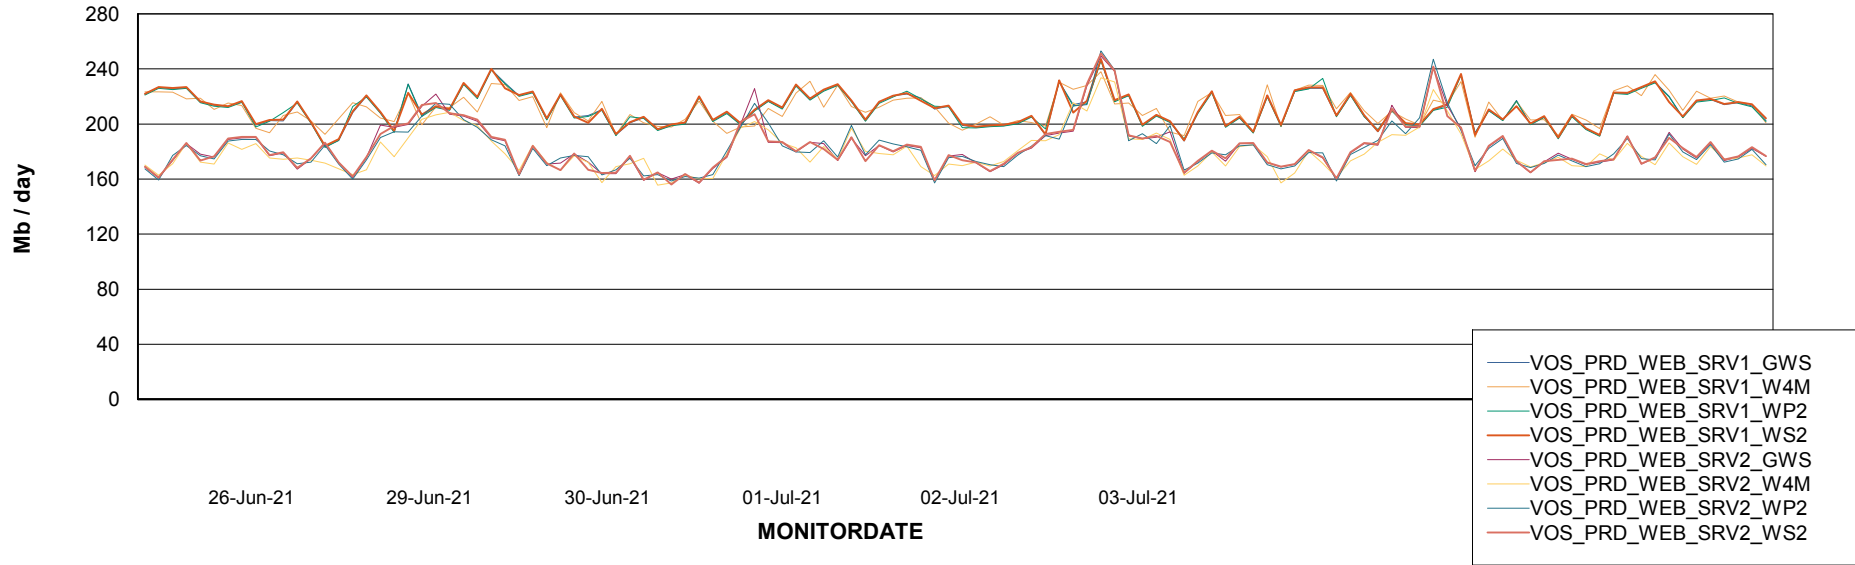

ABSSolute Application ReportServer Services

Avg memory used per ReportServer Service

Weekly SLA Customer Report

Customer VOS_Production
Database ID 68

ABSSolute Web Component Services

Avg memory used per ABS Web component