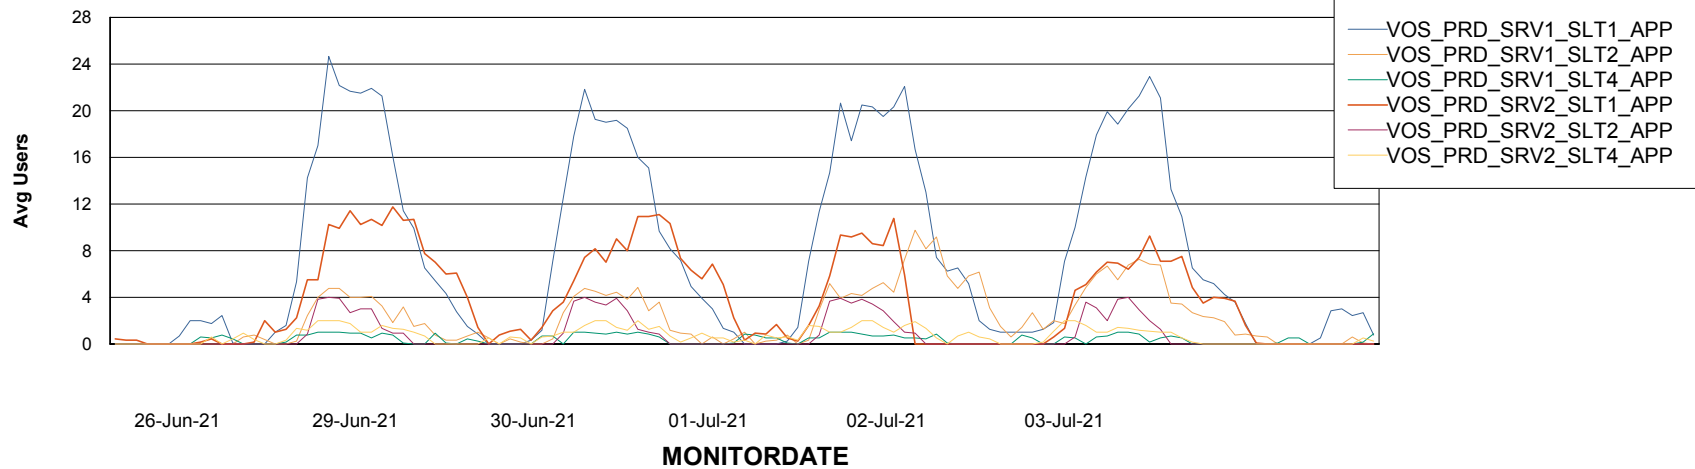

Weekly SLA Customer Report

Customer VOS_Production
Database ID 68

ABSSolute Application Server Services

Avg memory used per ABS Server Service

Avg users per day per ABS server

Weekly SLA Customer Report

Customer VOS_Production
Database ID 68