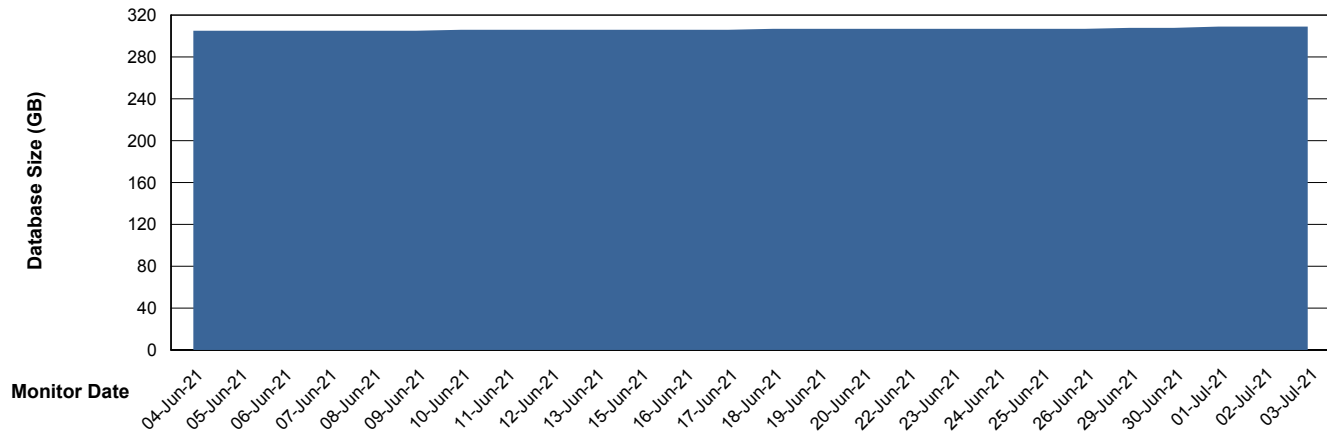

Database Performance VOSDB_Standby

Weekly SLA Customer Report

Customer VOS_Production
Database ID 68

DATABASE SIZE VOSDB_BI

Database growth over last month

DATABASE SIZE VOSDB_Production

Database growth over last month