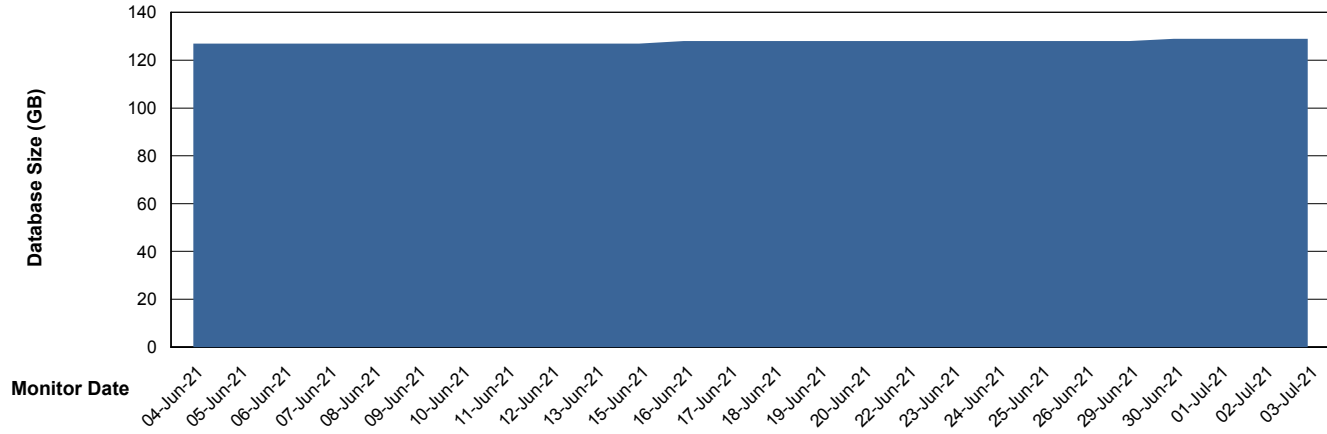

Weekly SLA Customer Report

Customer VOS_Production
 Database ID 68

Harddisk Usage VOS_PRD_ABSWEB2

| | Free disk space on / (%) | Total disk space on / (Gb) | Used disk space on / (Gb) | Free disk space on /boot (%) | Total disk space on /boot (Gb) | Used disk space on /boot (Gb) |
|-----------|--------------------------|----------------------------|---------------------------|------------------------------|--------------------------------|-------------------------------|
| 03-Jul-21 | 64 | 50 | 18 | 76 | 1 | 0 |
| 02-Jul-21 | 64 | 50 | 18 | 76 | 1 | 0 |
| 01-Jul-21 | 64 | 50 | 18 | 76 | 1 | 0 |
| 30-Jun-21 | 65 | 50 | 18 | 76 | 1 | 0 |
| 29-Jun-21 | 65 | 50 | 18 | 76 | 1 | 0 |

Database Performance VOSDB_Standby

Weekly SLA Customer Report

Customer VOS_Production
Database ID 68

DATABASE SIZE VOSDB_BI

Database growth over last month

DATABASE SIZE VOSDB_Production

Database growth over last month

Weekly SLA Customer Report

Customer VOS_Production
Database ID 68

| Database Tablespace | | VOSDB_BI | | |
|---------------------|-----------------|---------------|---------------|-----------------|
| Date | Tablespace Name | Filesize (Gb) | Usedsize (Gb) | Percentage free |
| 03-Jul-21 | ABSDATA | 100 | 50 | 50 |
| | INDX | 96 | 72 | 25 |
| 02-Jul-21 | ABSDATA | 100 | 50 | 50 |
| | INDX | 96 | 72 | 25 |
| 01-Jul-21 | ABSDATA | 100 | 50 | 50 |
| | INDX | 96 | 72 | 25 |
| 30-Jun-21 | ABSDATA | 100 | 50 | 50 |
| | INDX | 96 | 72 | 25 |
| 29-Jun-21 | ABSDATA | 100 | 50 | 50 |
| | INDX | 96 | 72 | 25 |