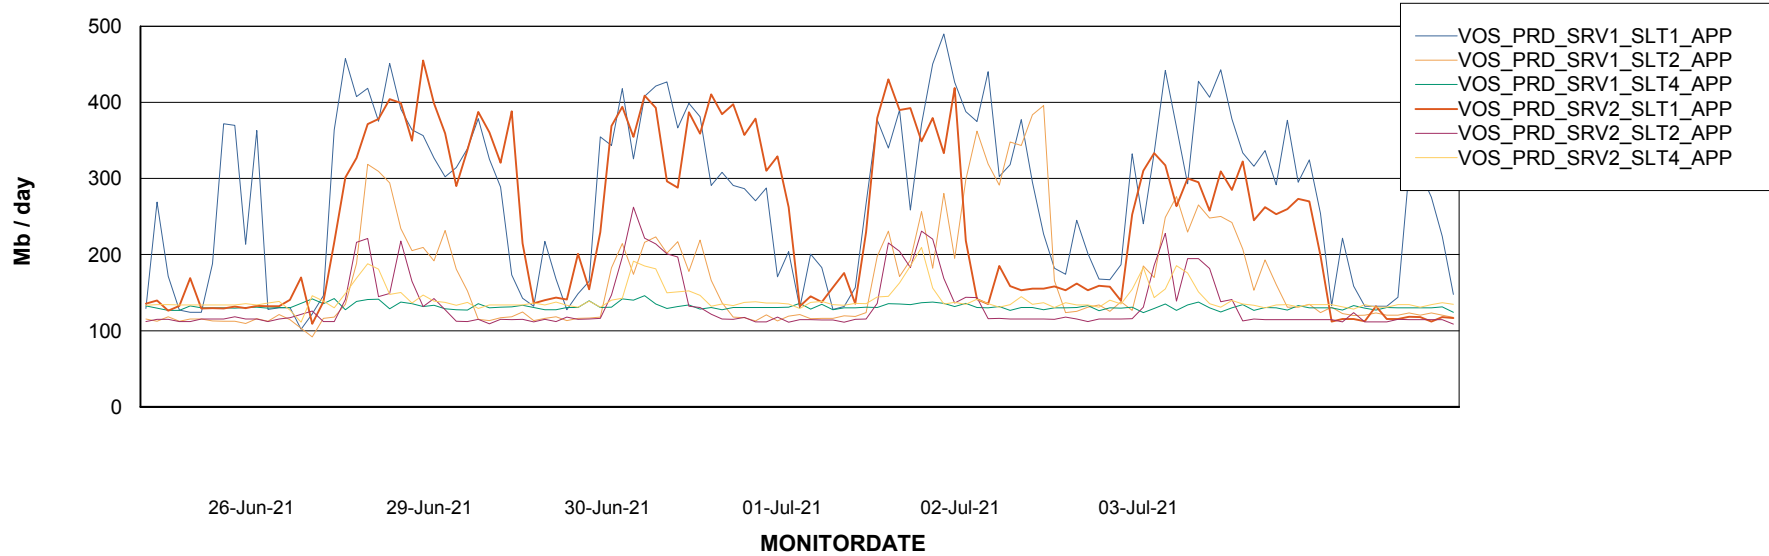

Weekly SLA Customer Report

Customer VOS_Production
Database ID 68

Database Tablespace VOSDB_Production

| Date | Tablespace Name | Filesize (Gb) | Usedsize (Gb) | Percentage free |
|-----------|-----------------|---------------|---------------|-----------------|
| 03-Jul-21 | ABSDATA | 109 | 87 | 20 |
| | INDX | 224 | 190 | 15 |
| 02-Jul-21 | ABSDATA | 109 | 87 | 21 |
| | INDX | 224 | 190 | 15 |
| 01-Jul-21 | ABSDATA | 109 | 86 | 21 |
| | INDX | 224 | 190 | 15 |
| 30-Jun-21 | ABSDATA | 109 | 86 | 21 |
| | INDX | 224 | 190 | 15 |
| 29-Jun-21 | ABSDATA | 109 | 86 | 21 |
| | INDX | 224 | 189 | 15 |

Weekly SLA Customer Report

Customer VOS_Production
Database ID 68

ABSSolute Application Server Services

Avg memory used per ABS Server Service

Avg users per day per ABS server

Weekly SLA Customer Report

Customer VOS_Production
Database ID 68