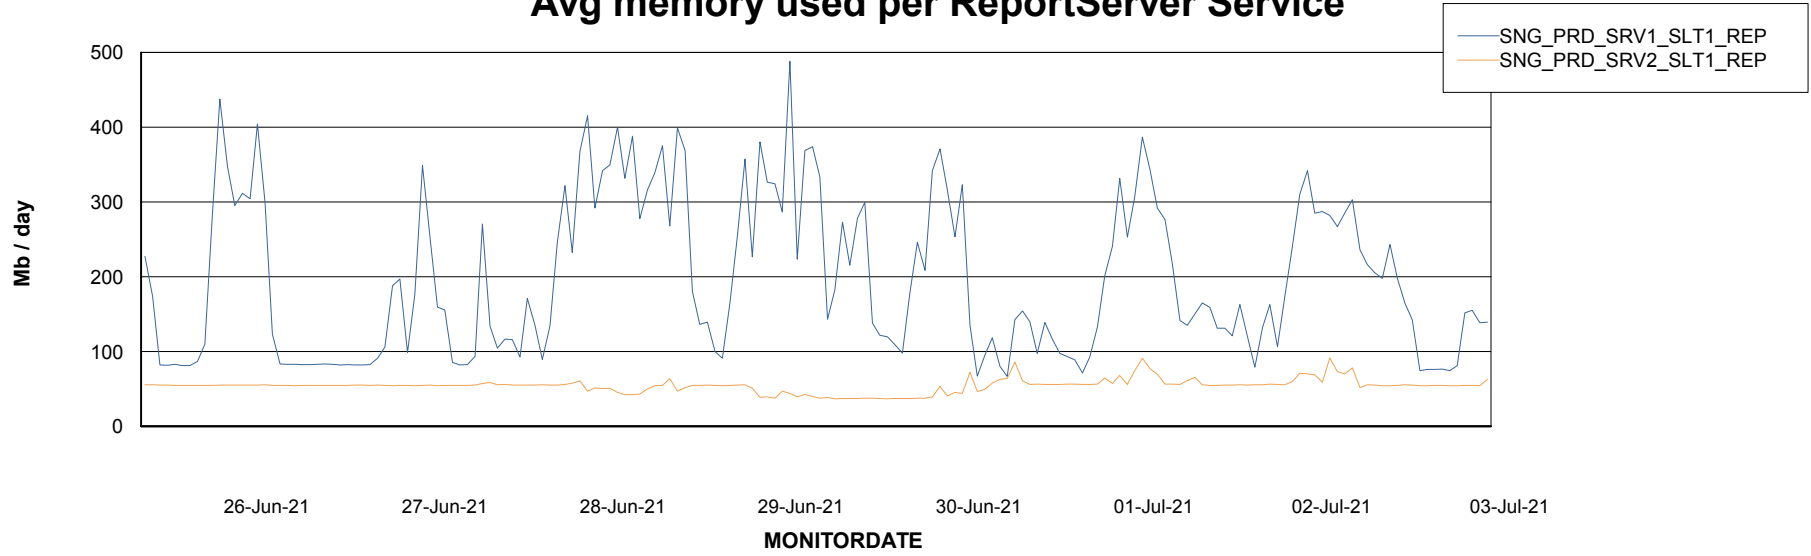

ABSSolute Application ReportServer Services

Avg memory used per ReportServer Service