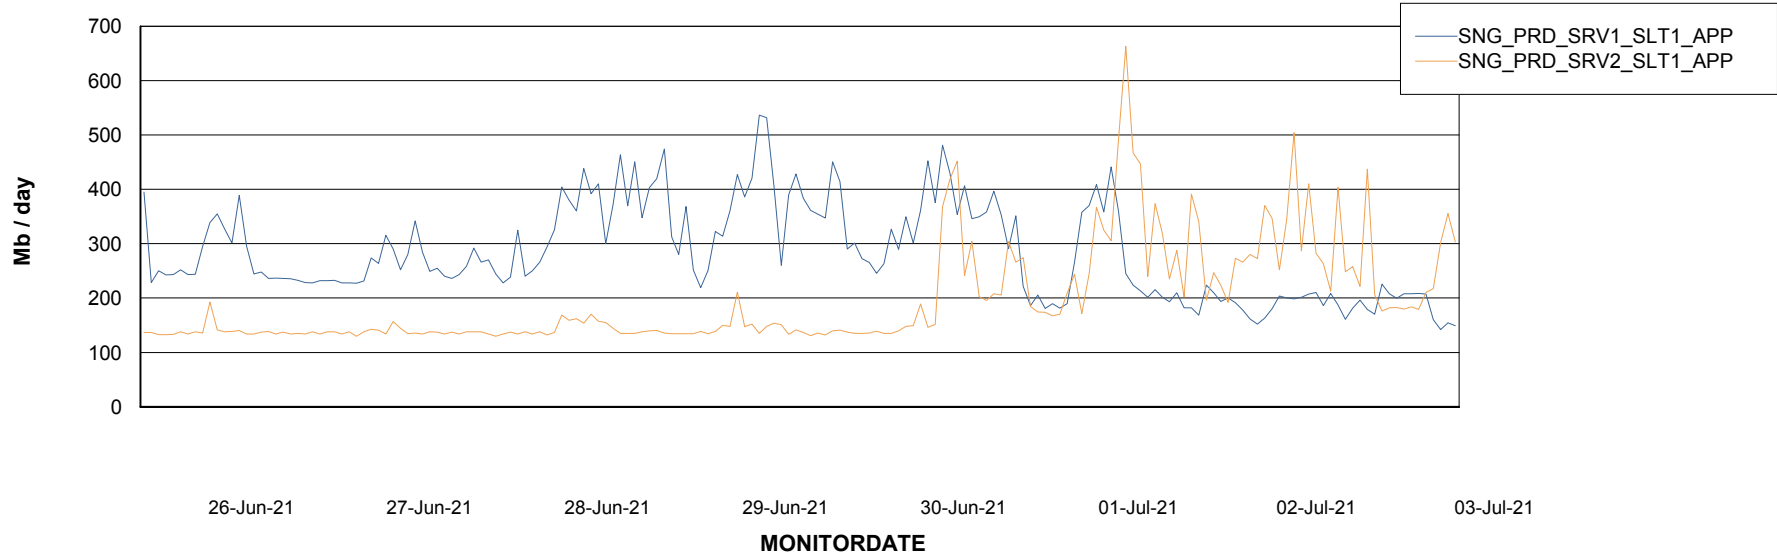

ABSSolute Application Server Services

Avg memory used per ABS Server Service