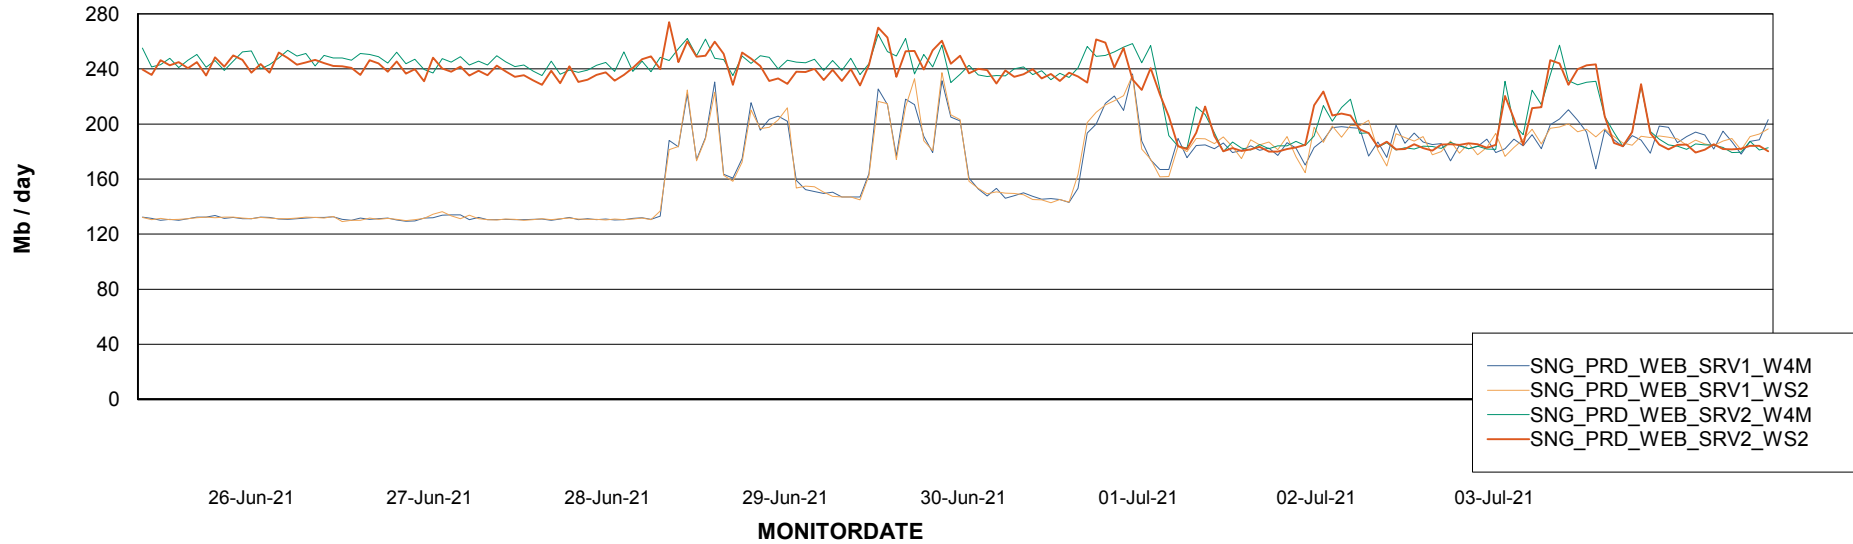

ABSSolute Web Component Services

Avg memory used per ABS Web component