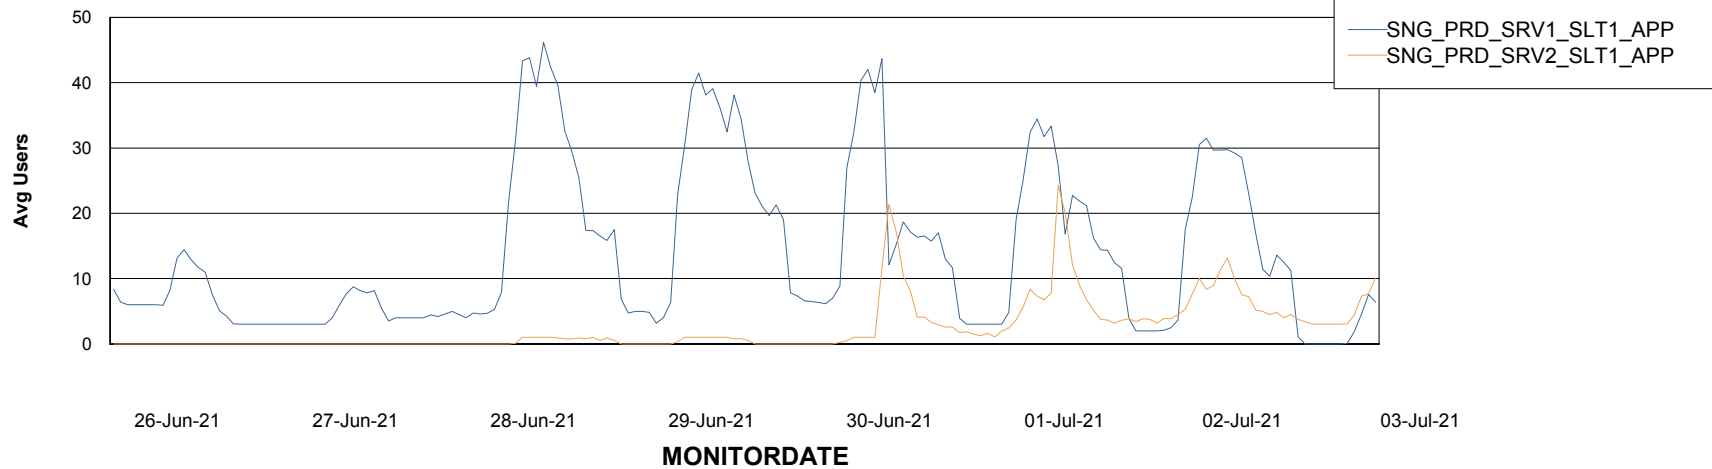

Avg users per day per ABS server