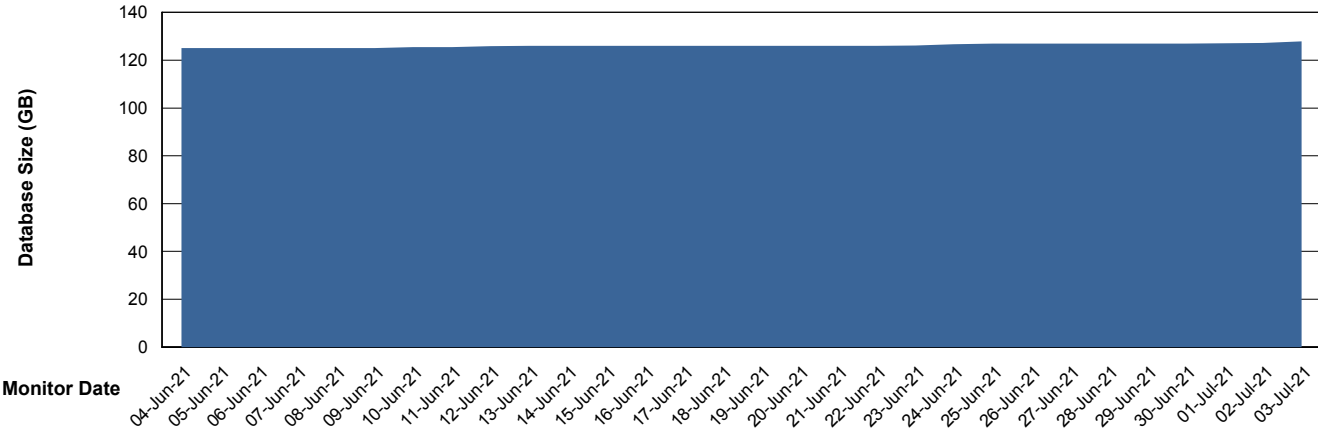

DATABASE SIZE SNGDB_Production

Database growth over last month

Database Tablespace SNGDB_Production

Date	Tablespace Name	Filesize (Gb)	Usedsize (Gb)	Percentage free
03-Jul-21	ABSDATA	33	28	15
	INDX	99	71	28
02-Jul-21	ABSDATA	33	28	15
	INDX	99	71	28
01-Jul-21	ABSDATA	33	28	15
	INDX	99	71	28
30-Jun-21	ABSDATA	33	28	15
	INDX	99	71	28
29-Jun-21	ABSDATA	33	28	15
	INDX	99	71	28
28-Jun-21	ABSDATA	33	28	15
	INDX	99	71	28
27-Jun-21	ABSDATA	33	28	15
	INDX	84	71	15