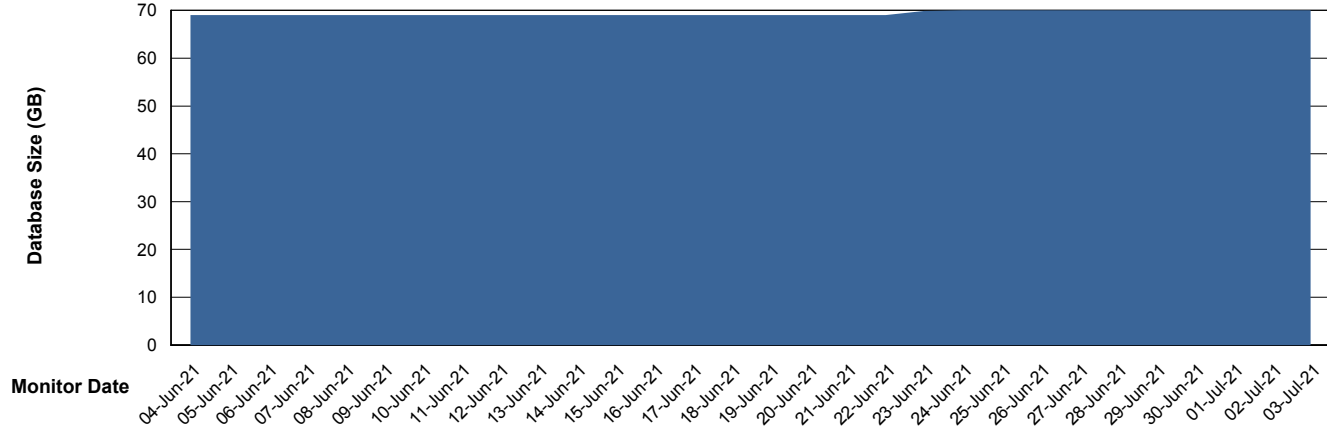

Weekly SLA Customer Report

Customer RSS Production
Database ID 52

Database Performance RSS_DB_Primary (2020)

Weekly SLA Customer Report

Customer RSS Production
Database ID 52

Database Performance RSS_DB_Standby (2020)

Weekly SLA Customer Report

Customer RSS Production
 Database ID 52

DATABASE SIZE RSS_DB_Primary (2020)

Database growth over last month

Database Tablespace RSS_DB_Primary (2020)

Date	Tablespace Name	Filesize (Gb)	Usedsize (Gb)	Percentage free
03-Jul-21	ABSDATA	42	33	21
	INDX	42	35	17
02-Jul-21	ABSDATA	42	33	21
	INDX	42	35	17
01-Jul-21	ABSDATA	42	33	21
	INDX	42	35	17
30-Jun-21	ABSDATA	42	33	21
	INDX	42	35	17
29-Jun-21	ABSDATA	42	33	21
	INDX	42	35	17
28-Jun-21	ABSDATA	42	33	21
	INDX	42	35	17
27-Jun-21	ABSDATA	42	33	21
	INDX	42	35	17