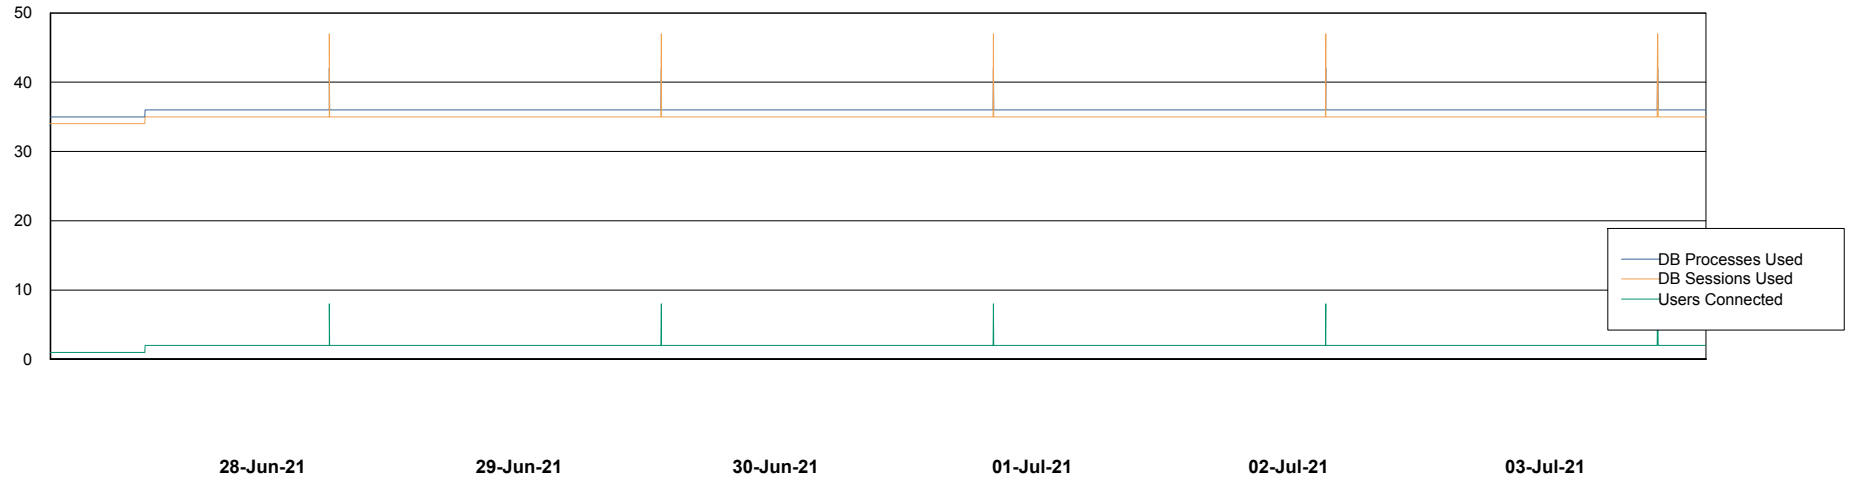

Weekly SLA Customer Report

Customer RSS Production
Database ID 52

Database Performance RSS_DB_Primary (2020)

Weekly SLA Customer Report

Customer RSS Production
Database ID 52

Database Performance RSS_DB_Standby (2020)