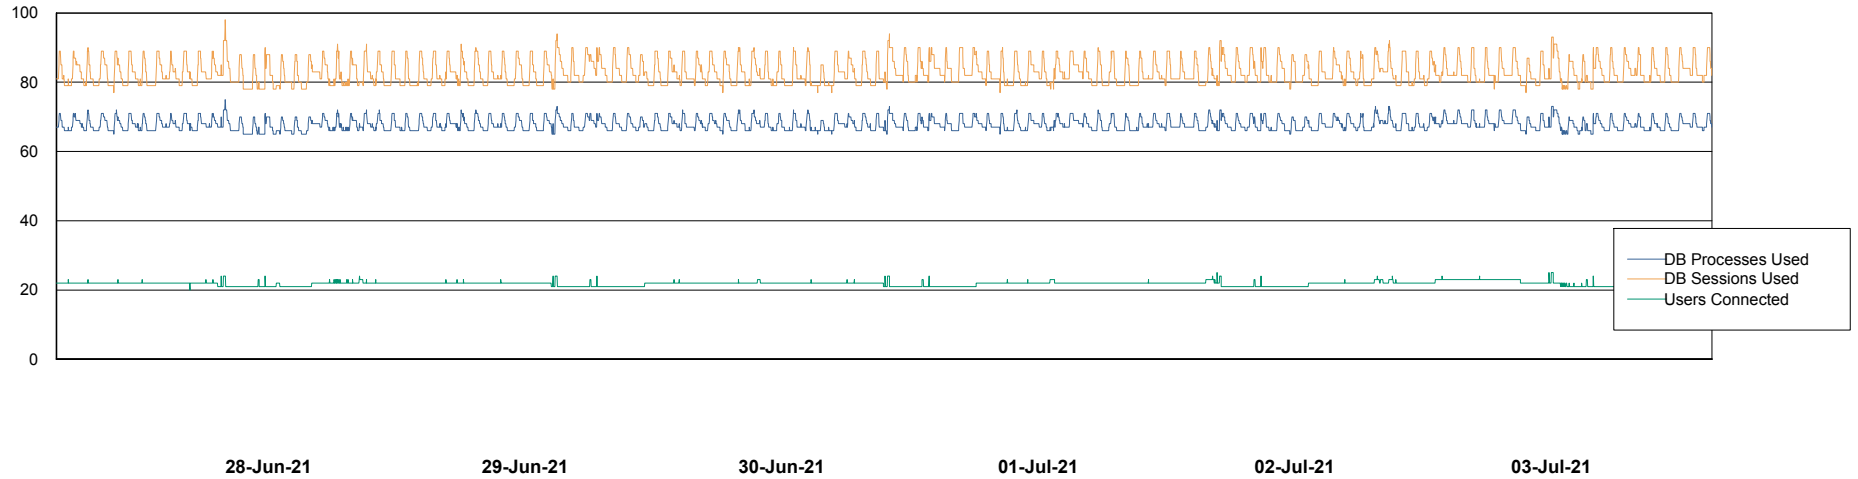

Database Performance RSS_DB_Primary (2020)