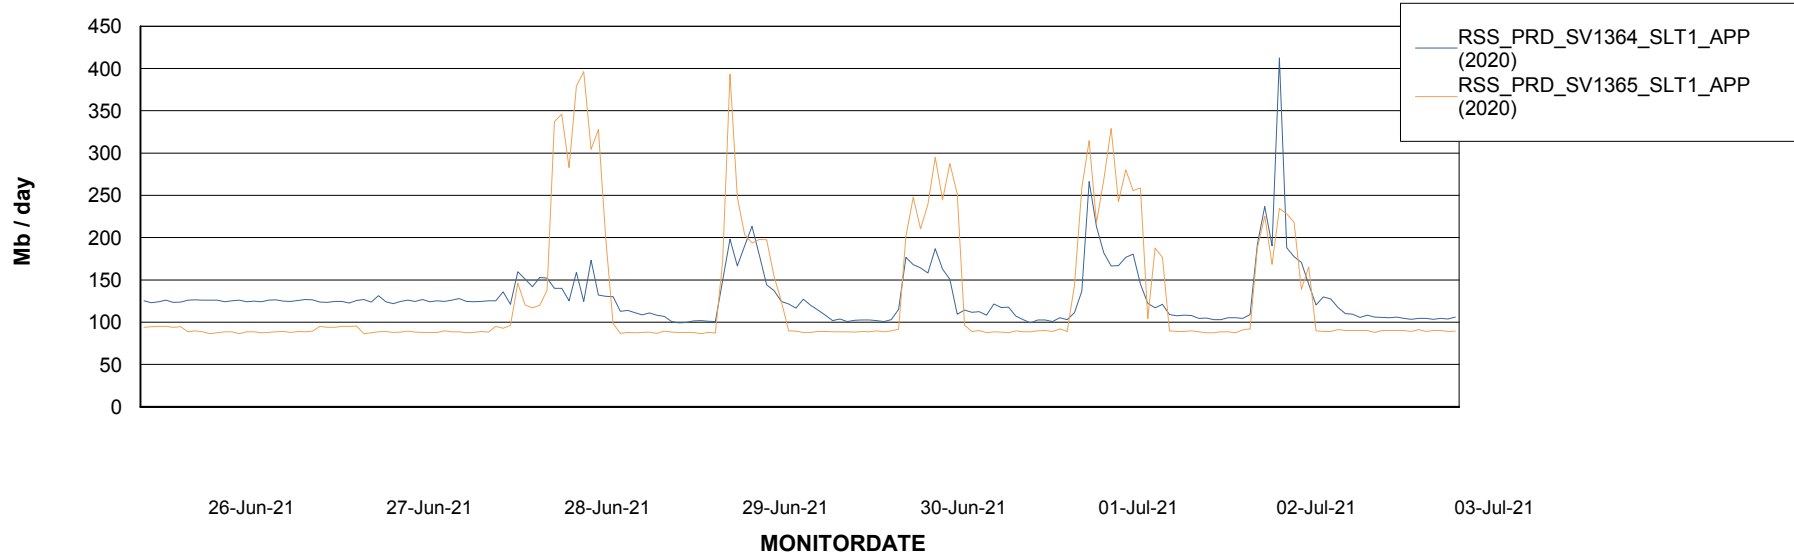

Weekly SLA Customer Report

Customer RSS Production
 Database ID 52

DATABASE SIZE RSS_DB_Primary (2020)

Database growth over last month

Database Tablespace RSS_DB_Primary (2020)

Date	Tablespace Name	Filesize (Gb)	Usedsize (Gb)	Percentage free
03-Jul-21	ABSDATA	42	33	21
	INDX	42	35	17
02-Jul-21	ABSDATA	42	33	21
	INDX	42	35	17
01-Jul-21	ABSDATA	42	33	21
	INDX	42	35	17
30-Jun-21	ABSDATA	42	33	21
	INDX	42	35	17
29-Jun-21	ABSDATA	42	33	21
	INDX	42	35	17
28-Jun-21	ABSDATA	42	33	21
	INDX	42	35	17
27-Jun-21	ABSDATA	42	33	21
	INDX	42	35	17

Weekly SLA Customer Report

Customer RSS Production
Database ID 52

ABSSolute Application Server Services

Avg memory used per ABS Server Service

Avg users per day per ABS server

Weekly SLA Customer Report

Customer RSS Production
Database ID 52