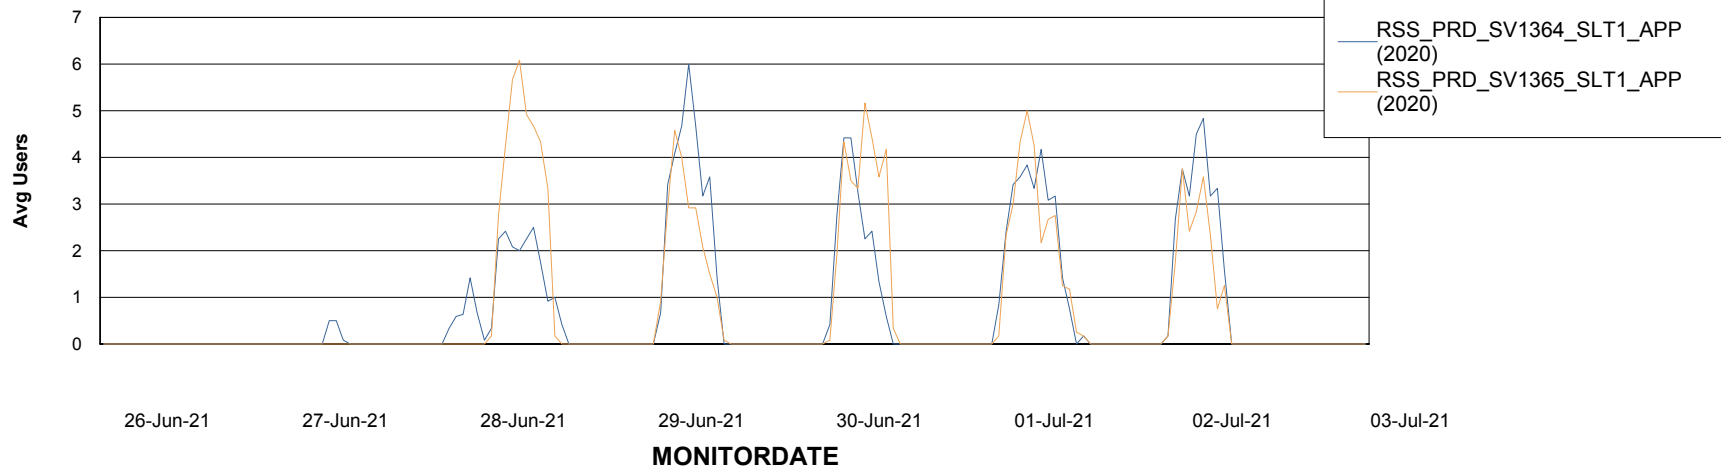

Weekly SLA Customer Report

Customer RSS Production
Database ID 52

ABSSolute Application Server Services

Avg memory used per ABS Server Service

Avg users per day per ABS server

Weekly SLA Customer Report

Customer RSS Production
Database ID 52