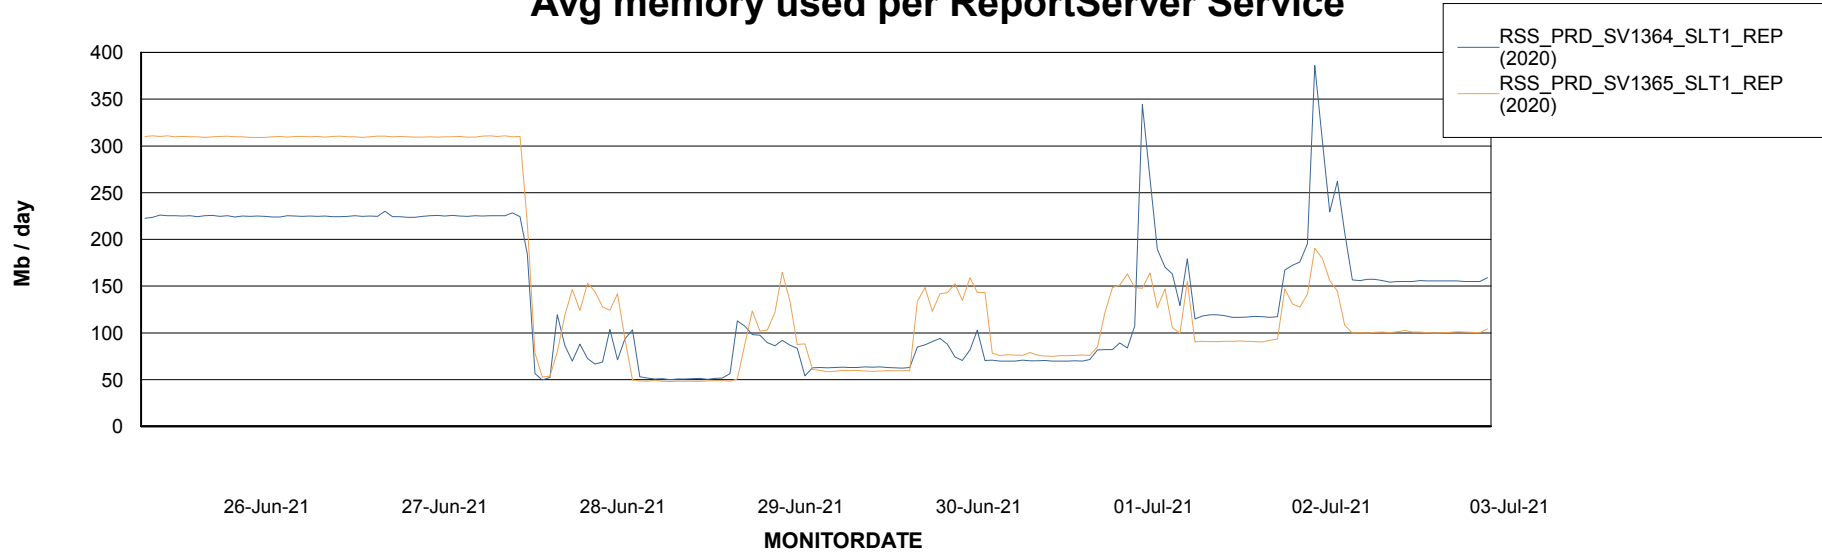

ABSSolute Application ReportServer Services

Avg memory used per ReportServer Service