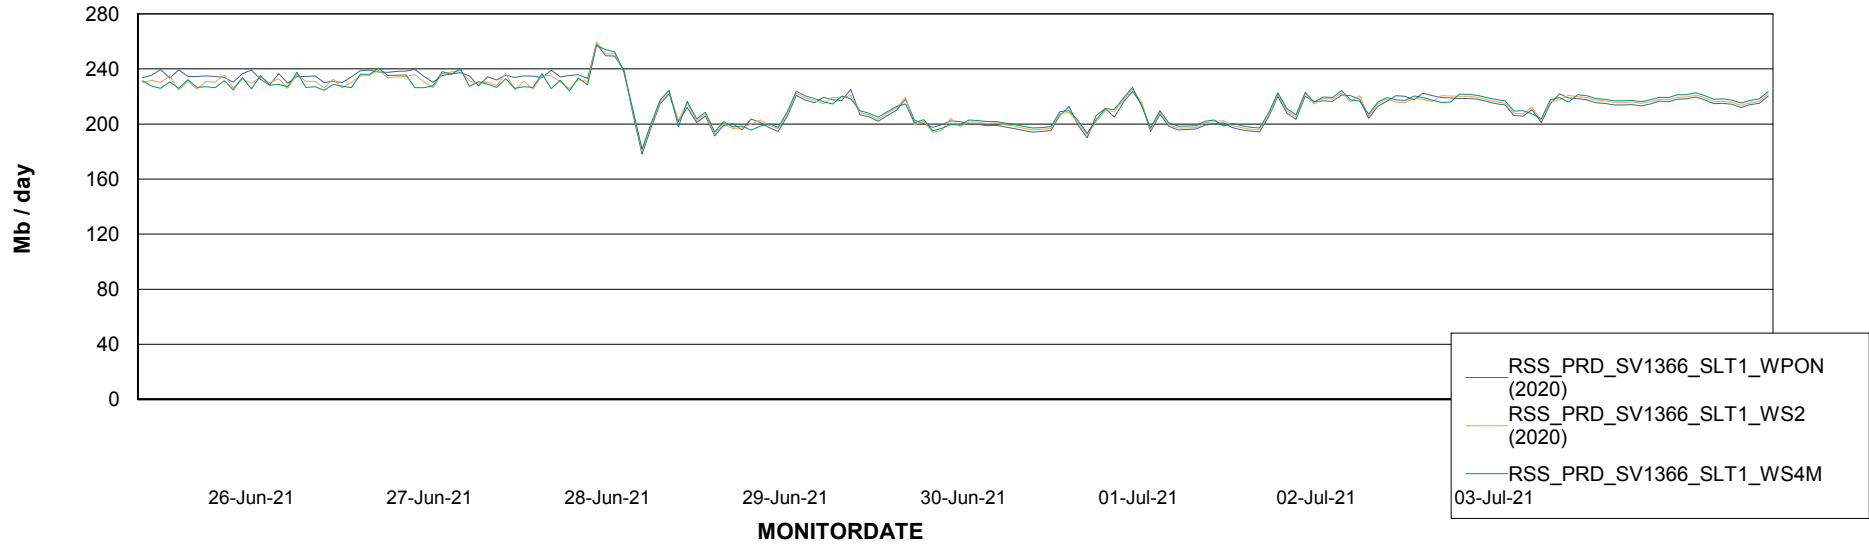

ABSSolute Application ReportServer Services

Avg memory used per ReportServer Service

Weekly SLA Customer Report

Customer RSS Production
Database ID 52

ABSolute Web Component Services

Avg memory used per ABS Web component