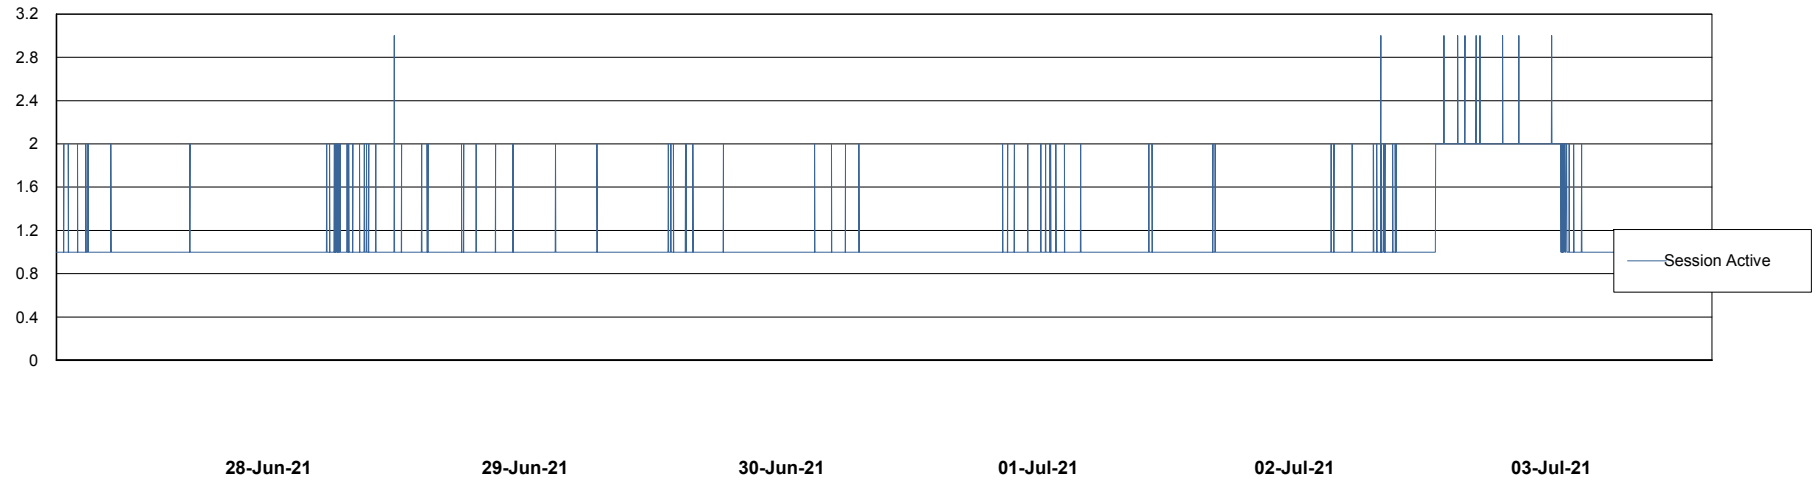

Database Performance RSS_DB_Primary (2020)