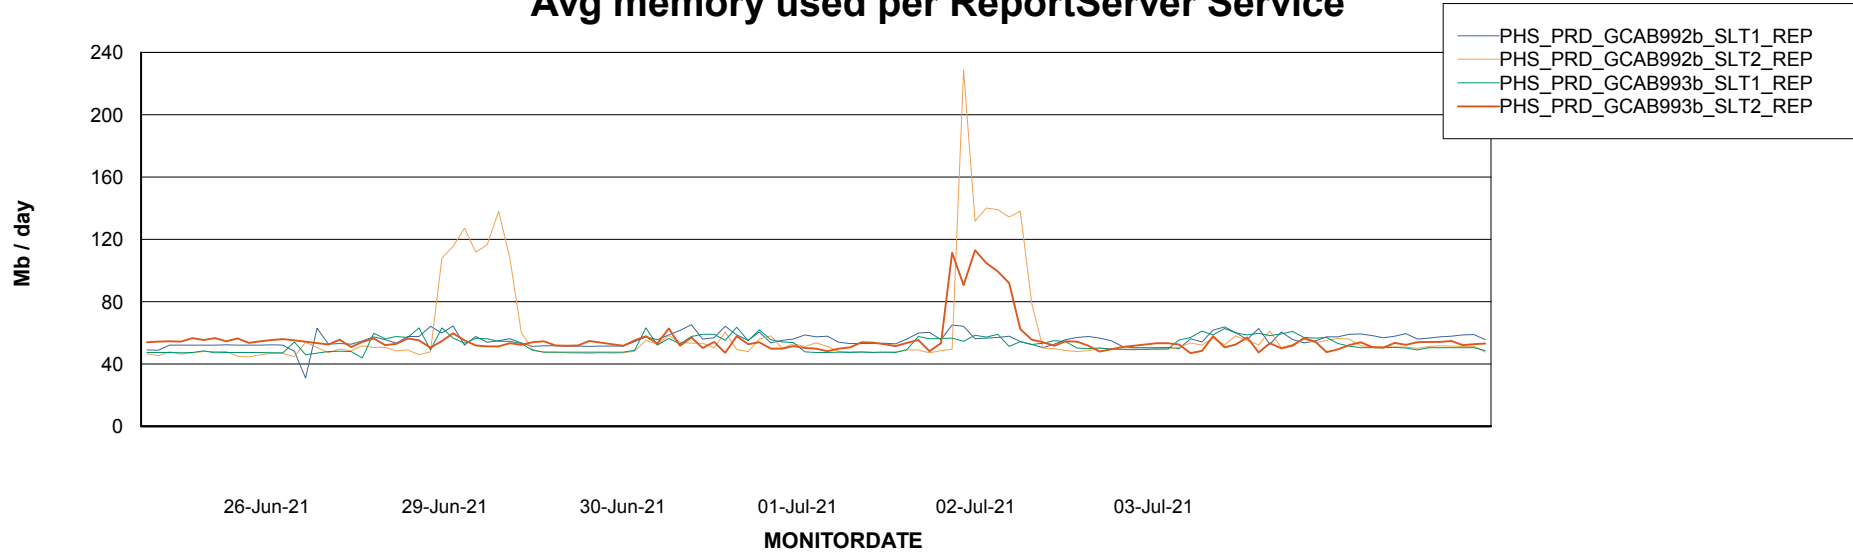

ABSSolute Application ReportServer Services

Avg memory used per ReportServer Service