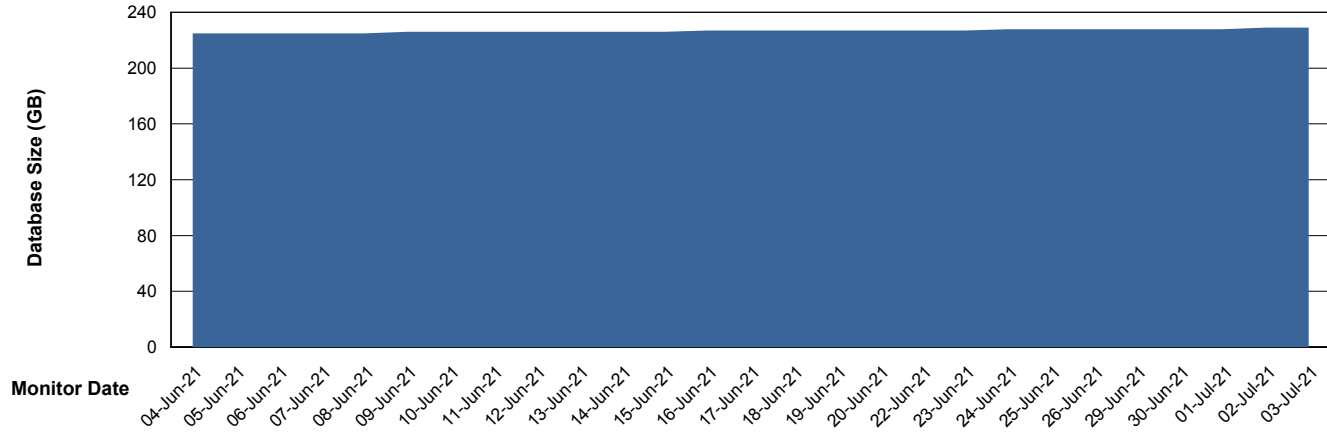

Harddisk Usage PHS_PRD_GCAB995b

	Free disk space on C: (%)	Total disk space on C: (Gb)	Used disk space on C: (Gb)
03-Jul-21	47	49	26
02-Jul-21	47	49	26
01-Jul-21	47	49	26
30-Jun-21	47	49	26
29-Jun-21	48	49	26

Weekly SLA Customer Report

Customer PHS_Production
Database ID 47

DATABASE SIZE PHSDB_Production

Database growth over last month

DATABASE SIZE PHSDB_Test

Database growth over last month

Weekly SLA Customer Report