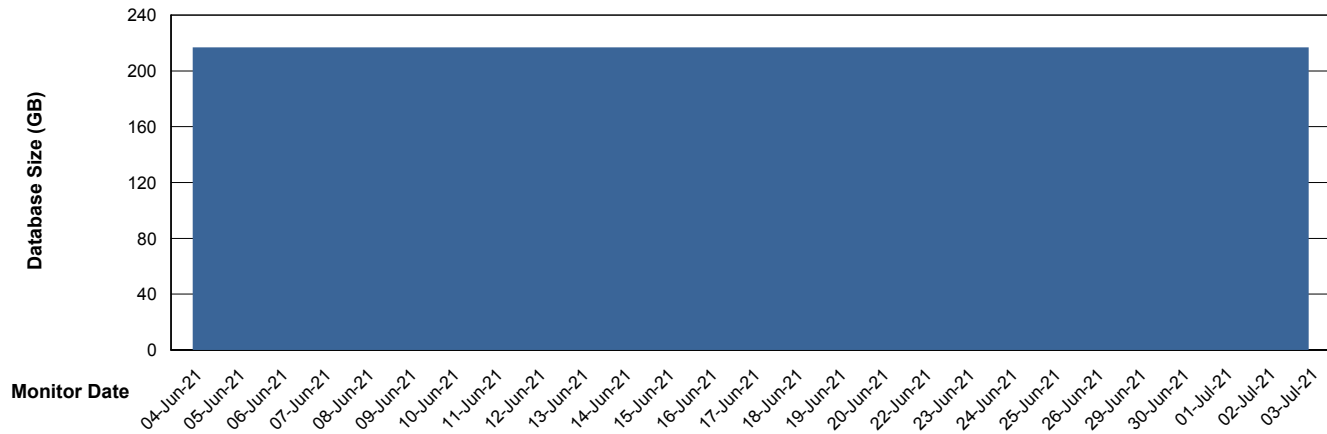

Weekly SLA Customer Report

Customer PHS_Production
Database ID 47

DATABASE SIZE PHSDB_Production

Database growth over last month

DATABASE SIZE PHSDB_Test

Database growth over last month

Weekly SLA Customer Report

Customer PHS_Production
Database ID 47

Database Tablespace		PHSDB_Production		
Date	Tablespace Name	Filesize (Gb)	Usedsize (Gb)	Percentage free
03-Jul-21	ABSDATA	120	98	19
	INDX	162	131	19
02-Jul-21	ABSDATA	120	98	19
	INDX	162	131	19
01-Jul-21	ABSDATA	120	97	19
	INDX	162	131	19
30-Jun-21	ABSDATA	116	97	16
	INDX	162	131	19
29-Jun-21	ABSDATA	116	97	16
	INDX	162	131	19