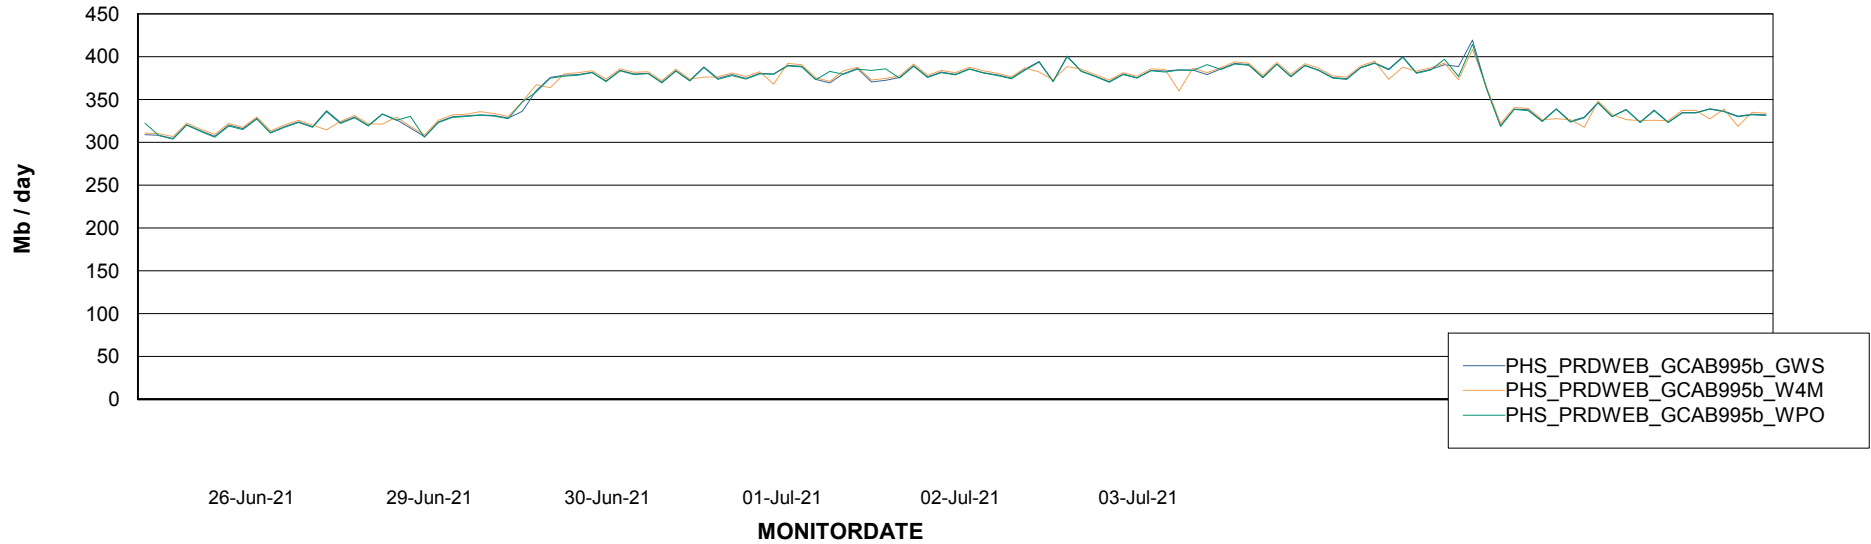

ABSSolute Application ReportServer Services

Avg memory used per ReportServer Service

Weekly SLA Customer Report

Customer PHS_Production
Database ID 47

ABSSolute Web Component Services

Avg memory used per ABS Web component