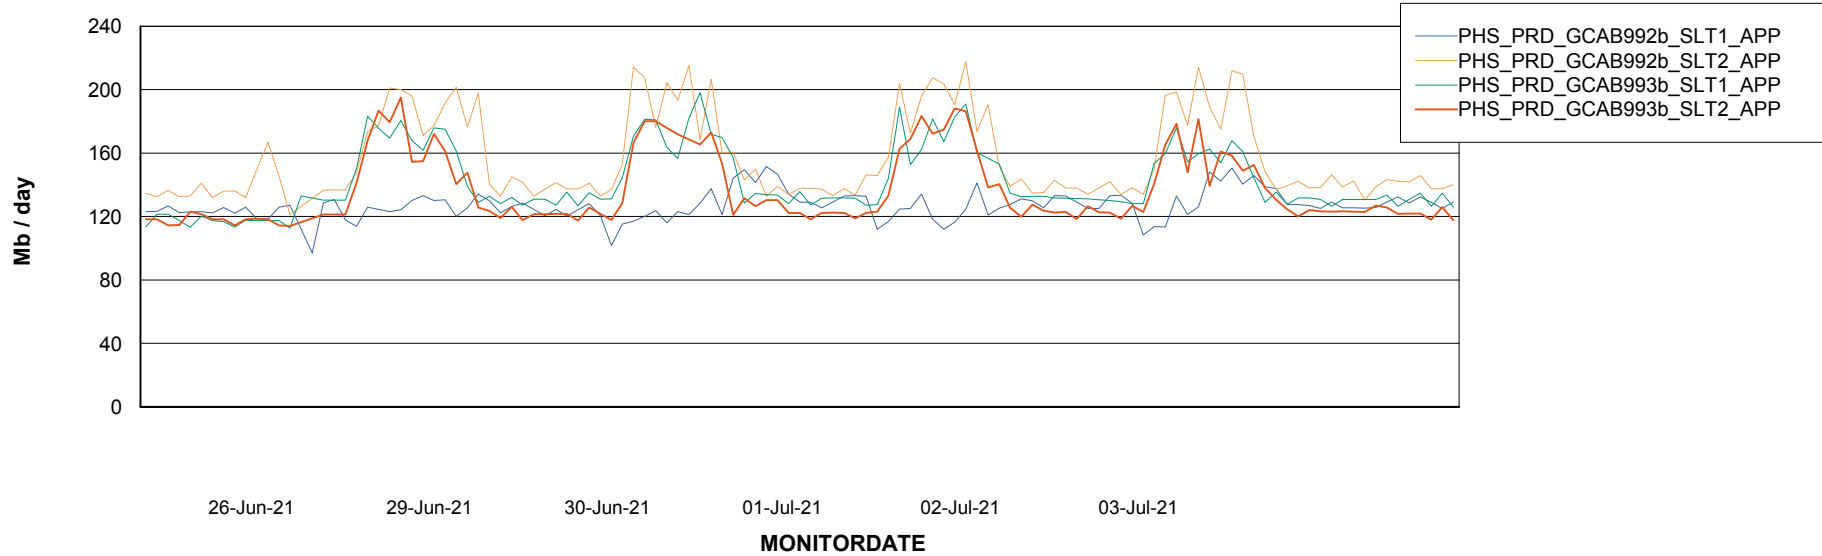

Weekly SLA Customer Report

Customer PHS_Production
Database ID 47

Database Tablespace		PHSDB_Test		
Date	Tablespace Name	Filesize (Gb)	Usedsize (Gb)	Percentage free
03-Jul-21	ABSDATA	252	205	19
	INDX	16	12	26
02-Jul-21	ABSDATA	252	205	19
	INDX	16	12	26
01-Jul-21	ABSDATA	252	205	19
	INDX	16	12	26
30-Jun-21	ABSDATA	252	205	19
	INDX	16	12	26
29-Jun-21	ABSDATA	252	205	19
	INDX	16	12	26

Weekly SLA Customer Report

Customer PHS_Production
Database ID 47

ABSSolute Application Server Services

Avg memory used per ABS Server Service

Avg users per day per ABS server

Weekly SLA Customer Report

Customer PHS_Production
Database ID 47