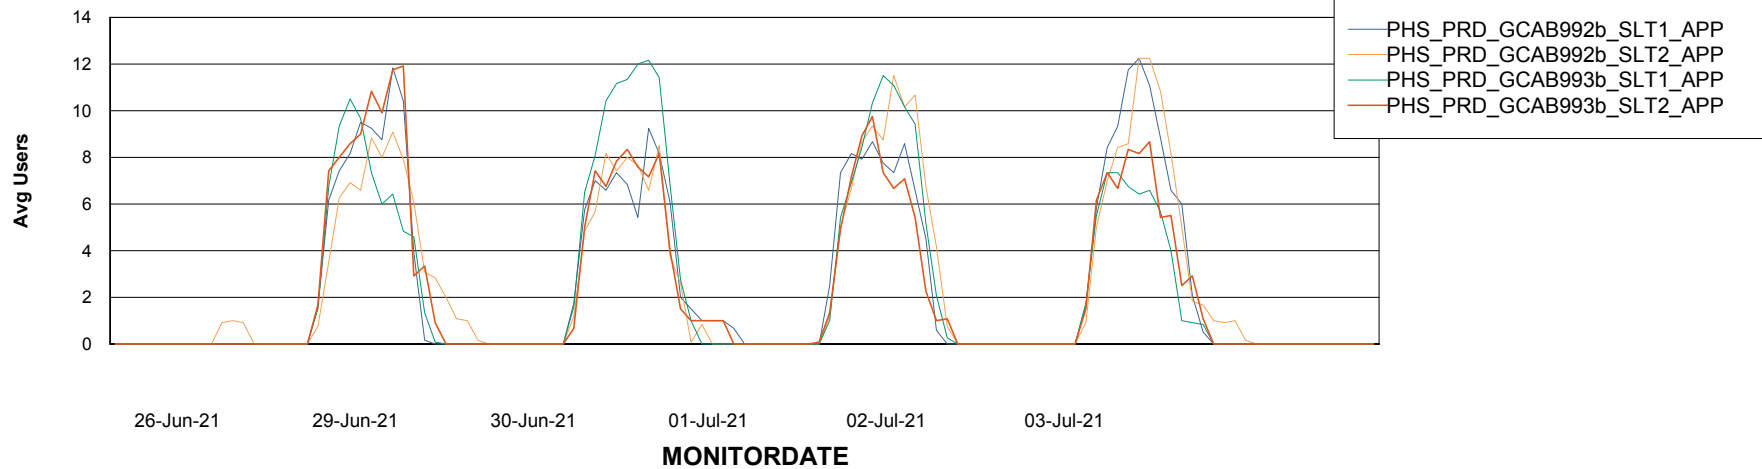

Weekly SLA Customer Report

Customer PHS_Production
Database ID 47

ABSSolute Application Server Services

Avg memory used per ABS Server Service

Avg users per day per ABS server

Weekly SLA Customer Report

Customer PHS_Production
Database ID 47