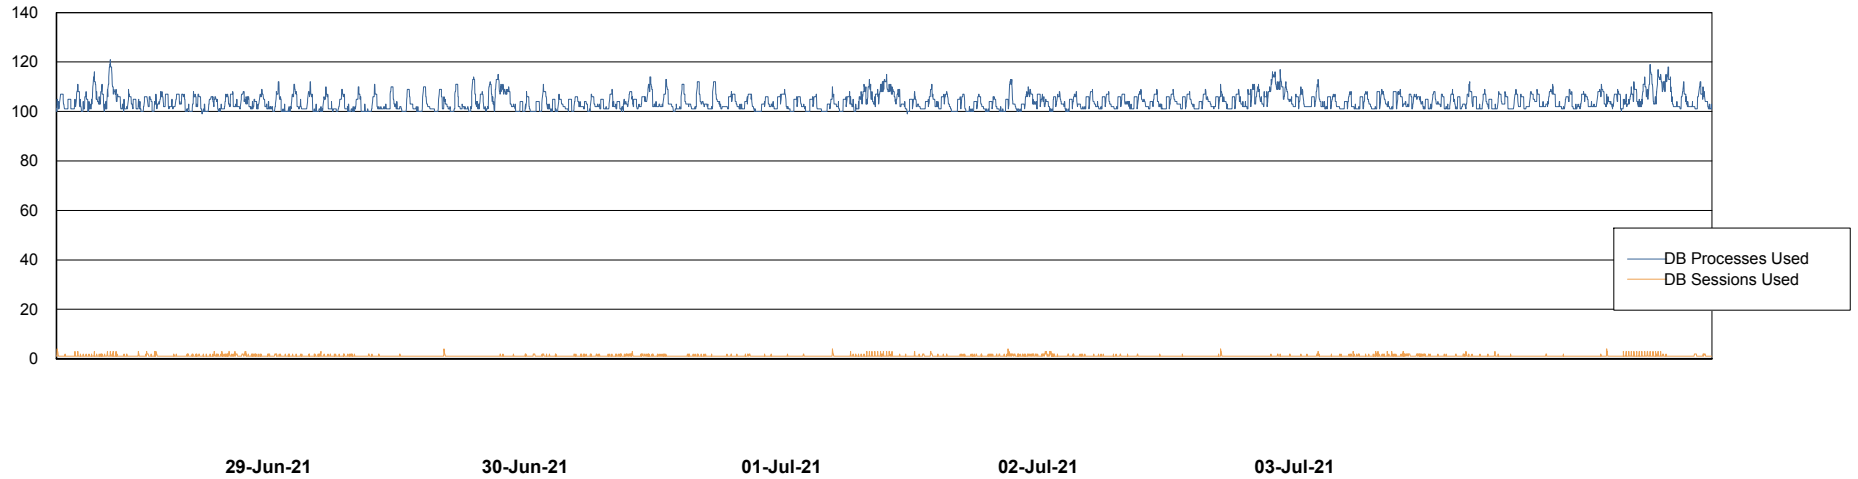

Database Performance PCODB_Production