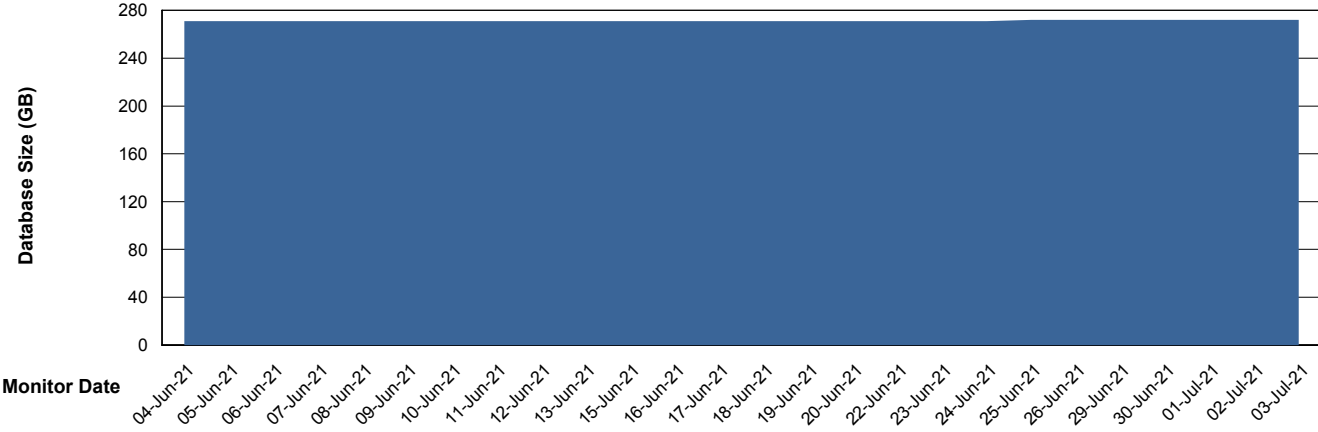

DATABASE SIZE PCODB_Production

Database growth over last month

Database Tablespace PCODB_Production

Date	Tablespace Name	Filesize (Gb)	Usedsize (Gb)	Percentage free
03-Jul-21	ABSDATA	238	107	55
	INDX	329	162	51
02-Jul-21	ABSDATA	238	107	55
	INDX	329	162	51
01-Jul-21	ABSDATA	238	107	55
	INDX	329	162	51
30-Jun-21	ABSDATA	238	107	55
	INDX	329	162	51
29-Jun-21	ABSDATA	238	107	55
	INDX	329	162	51