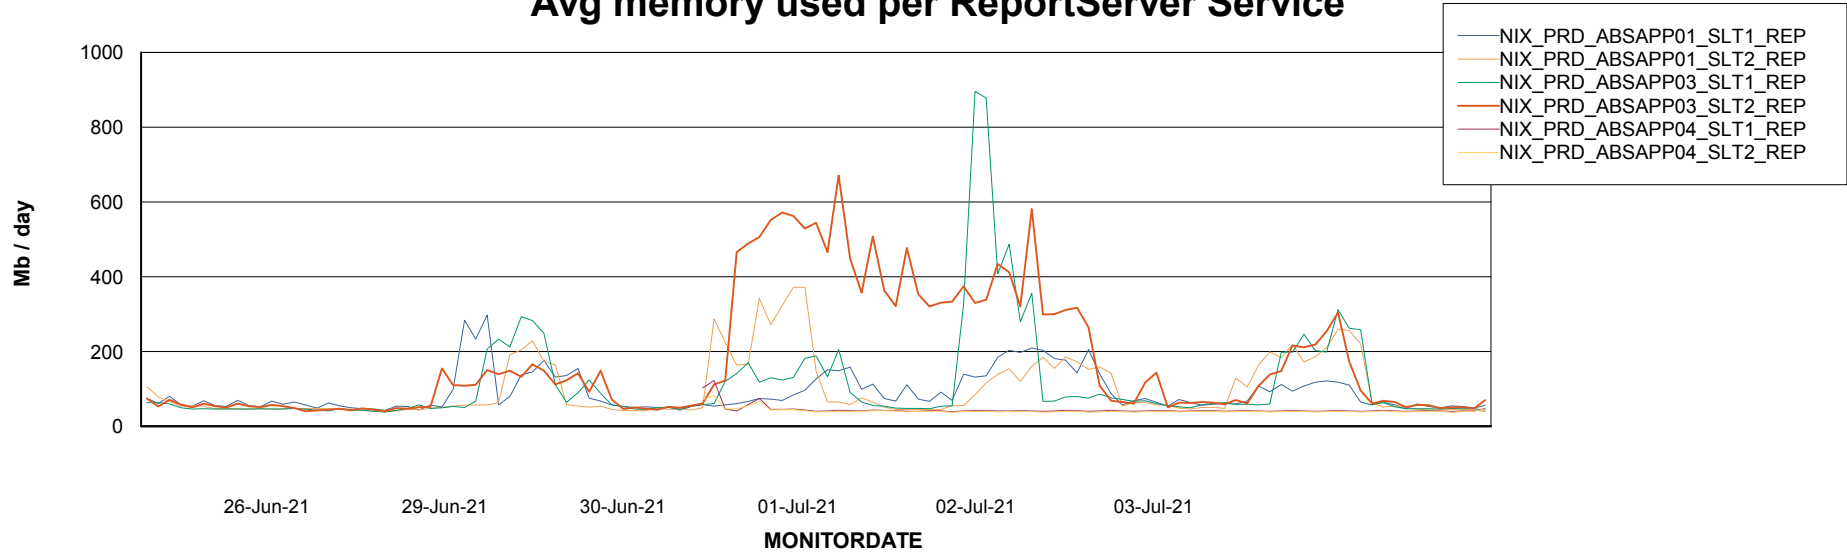

ABSSolute Application ReportServer Services

Avg memory used per ReportServer Service