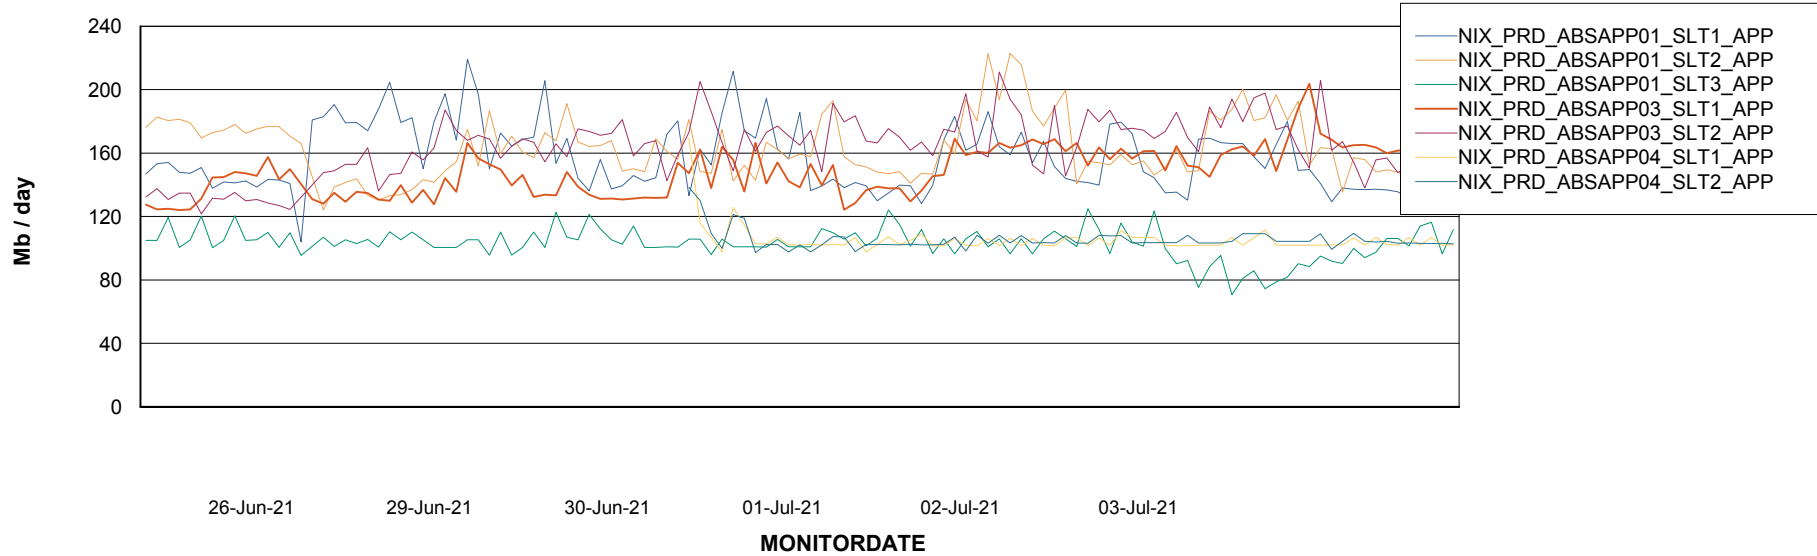

ABSSolute Application Server Services

Avg memory used per ABS Server Service