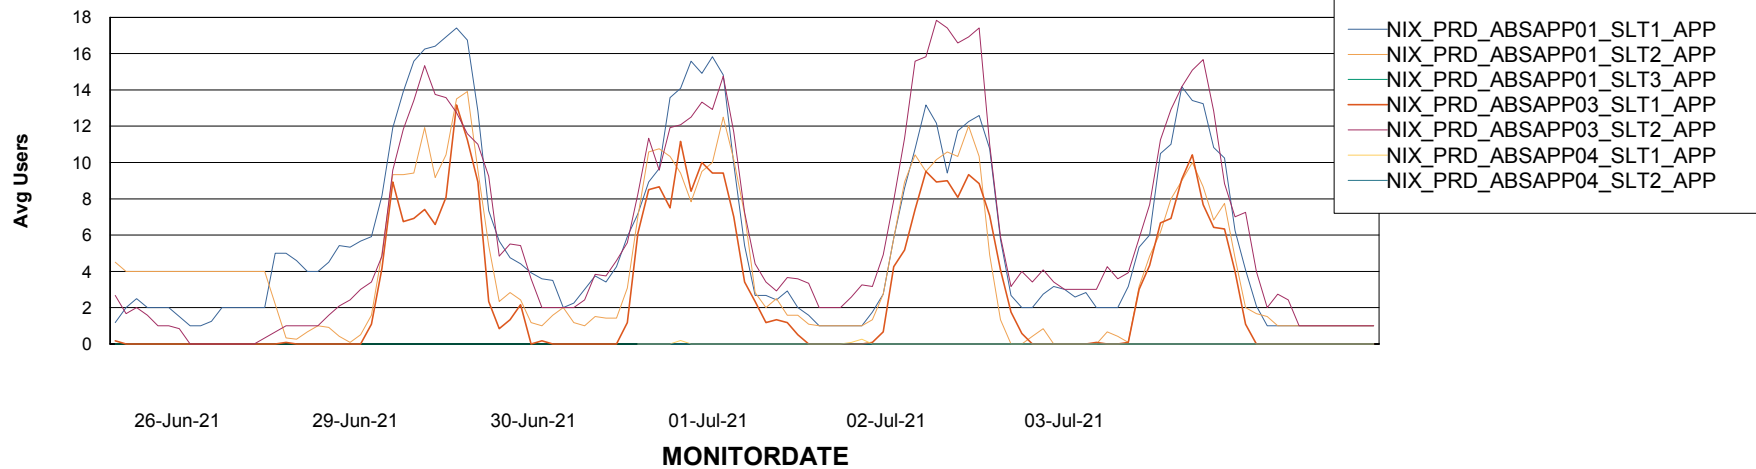

Weekly SLA Customer Report

Customer NIX_Production
Database ID 51

ABSSolute Application Server Services

Avg memory used per ABS Server Service

Avg users per day per ABS server

Weekly SLA Customer Report

Customer NIX_Production
Database ID 51