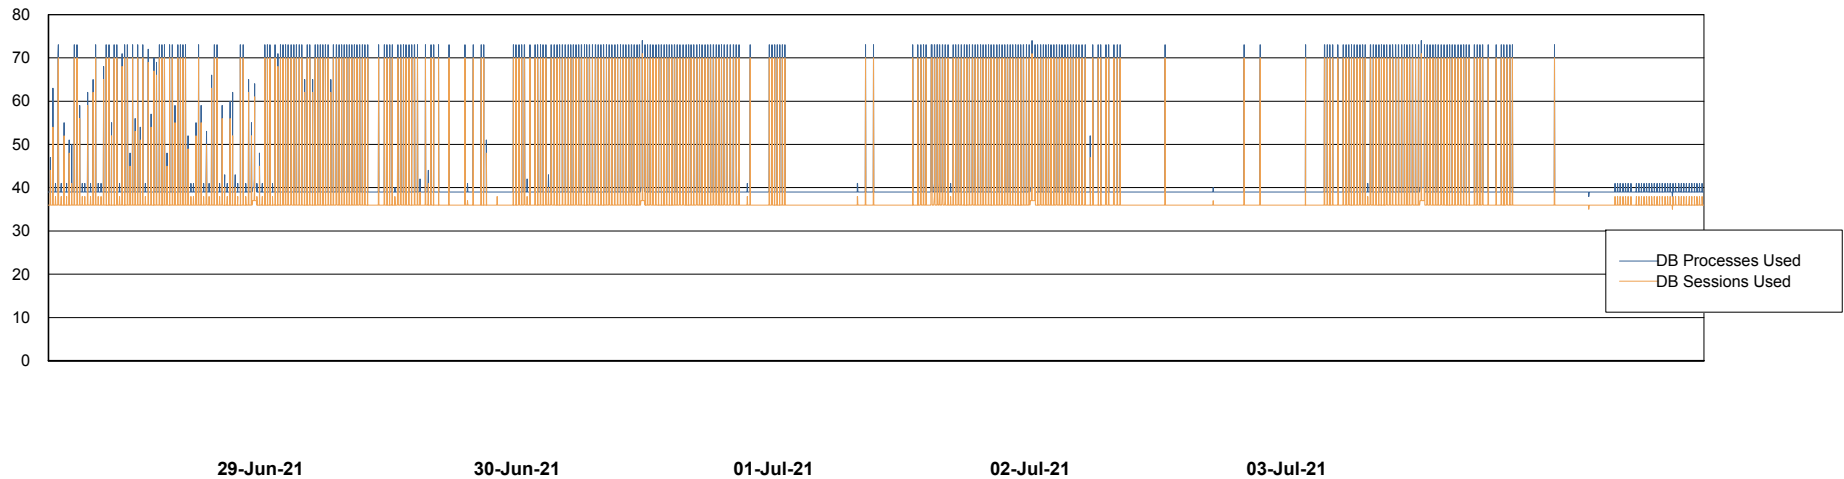

Database Performance NIXDB_Standby