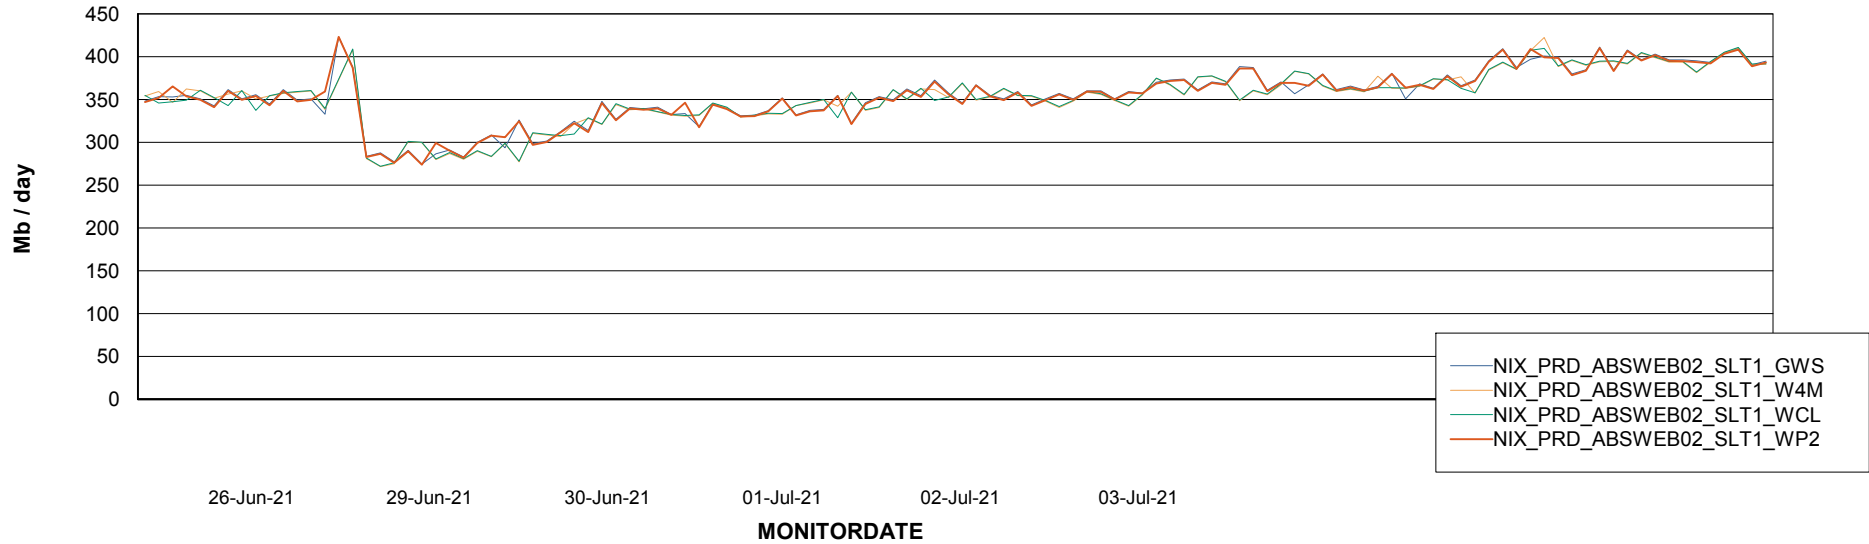

ABSSolute Application ReportServer Services

Avg memory used per ReportServer Service

Weekly SLA Customer Report

Customer NIX_Production
Database ID 51

ABSSolute Web Component Services

Avg memory used per ABS Web component