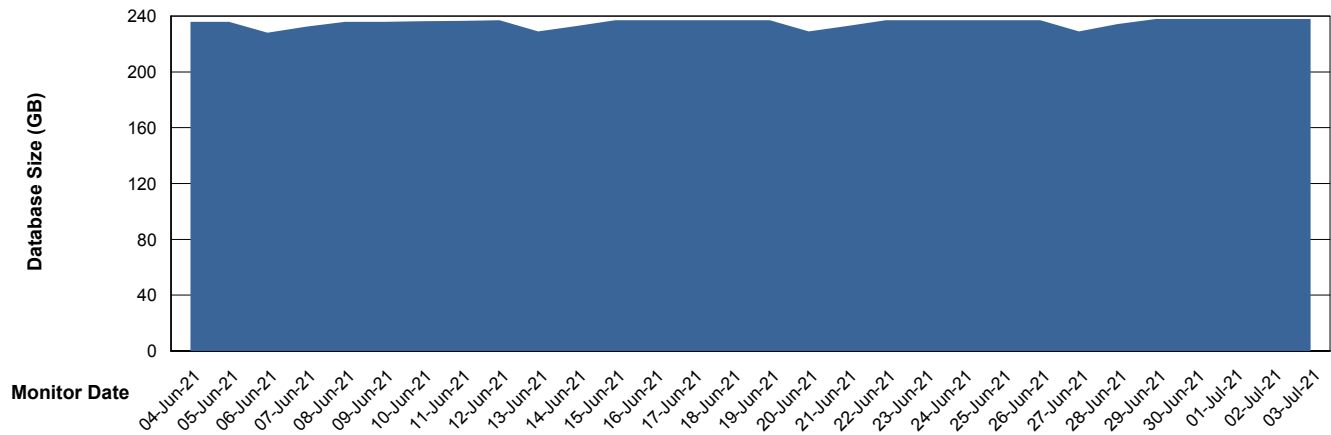

Customer LLG_Production
Database ID 53

Database Performance LLGDB_Standby

Weekly SLA Customer Report

Customer LLG_Production
Database ID 53

DATABASE SIZE LLGDB_BI02

Database growth over last month

DATABASE SIZE LLGDB_Production

Database growth over last month

Weekly SLA Customer Report

Customer LLG_Production
Database ID 53

Database Tablespace LLGDB_BI02

Date	Tablespace Name	Filesize (Gb)	Usedsize (Gb)	Percentage free
03-Jul-21	ABSDATA	100	44	56
	INDX	100	46	54
02-Jul-21	ABSDATA	100	44	56
	INDX	100	46	54
01-Jul-21	ABSDATA	100	44	56
	INDX	100	46	54
30-Jun-21	ABSDATA	100	44	56
	INDX	100	46	54
29-Jun-21	ABSDATA	100	44	56
	INDX	100	46	54
28-Jun-21	ABSDATA	100	44	56
	INDX	100	46	54
27-Jun-21	ABSDATA	100	44	56
	INDX	100	46	54