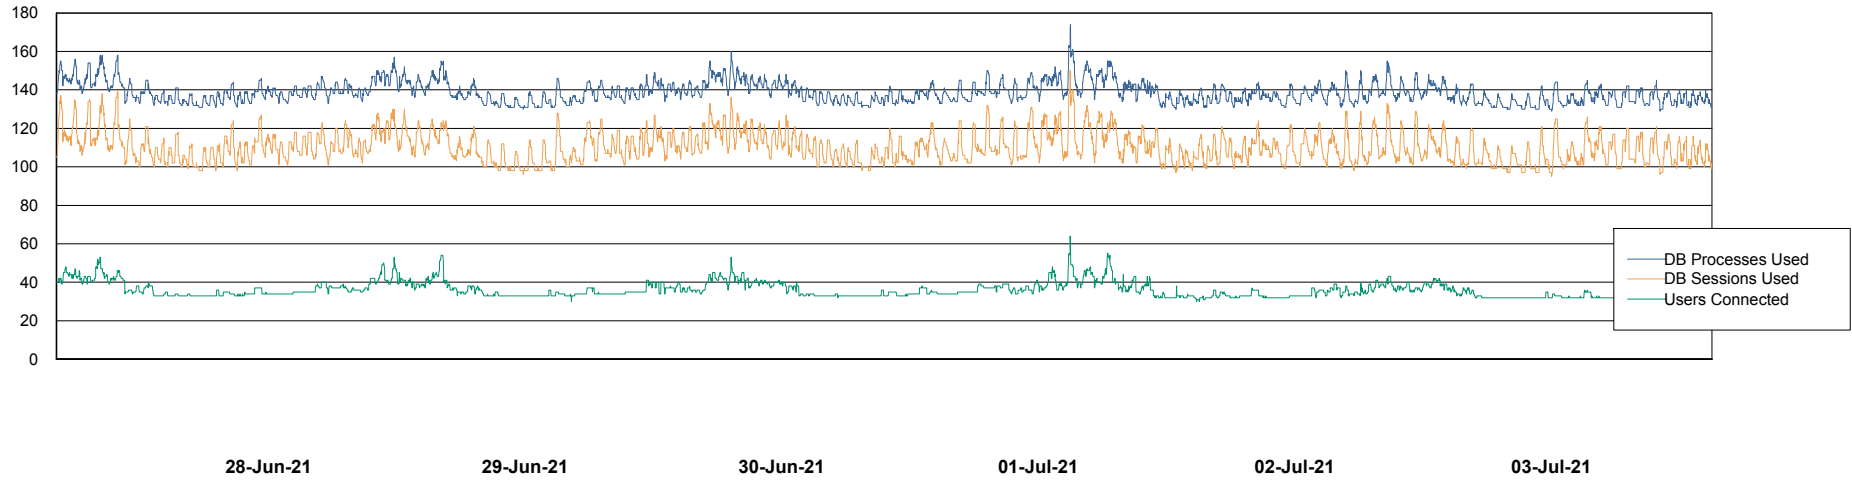

Weekly SLA Customer Report

Customer LLG_Production
Database ID 53

Database Performance LLGDB_BI02

Weekly SLA Customer Report

Customer LLG_Production
Database ID 53

Database Performance LLGDB_Production

Weekly SLA Customer Report