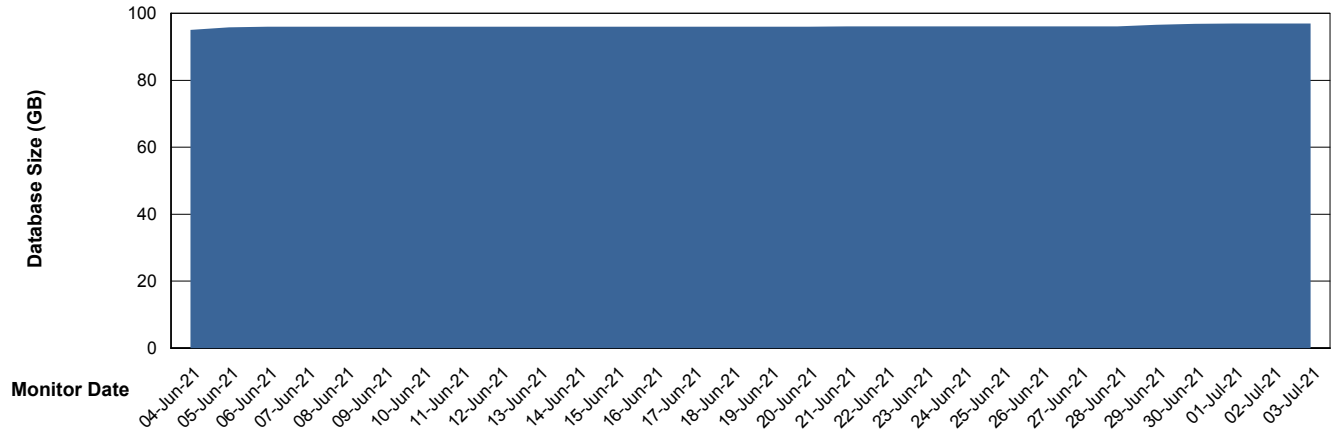

Customer LLG_Production
Database ID 53

Database Performance LLGDB_Standby

Weekly SLA Customer Report

Customer LLG_Production
Database ID 53

DATABASE SIZE LLGDB_BI02

Database growth over last month

DATABASE SIZE LLGDB_Production

Database growth over last month

Weekly SLA Customer Report

Customer LLG_Production
Database ID 53

Database Tablespace LLGDB_BI02

Date	Tablespace Name	Filesize (Gb)	Usedsize (Gb)	Percentage free
03-Jul-21	ABSDATA	100	44	56
	INDX	100	46	54
02-Jul-21	ABSDATA	100	44	56
	INDX	100	46	54
01-Jul-21	ABSDATA	100	44	56
	INDX	100	46	54
30-Jun-21	ABSDATA	100	44	56
	INDX	100	46	54
29-Jun-21	ABSDATA	100	44	56
	INDX	100	46	54
28-Jun-21	ABSDATA	100	44	56
	INDX	100	46	54
27-Jun-21	ABSDATA	100	44	56
	INDX	100	46	54