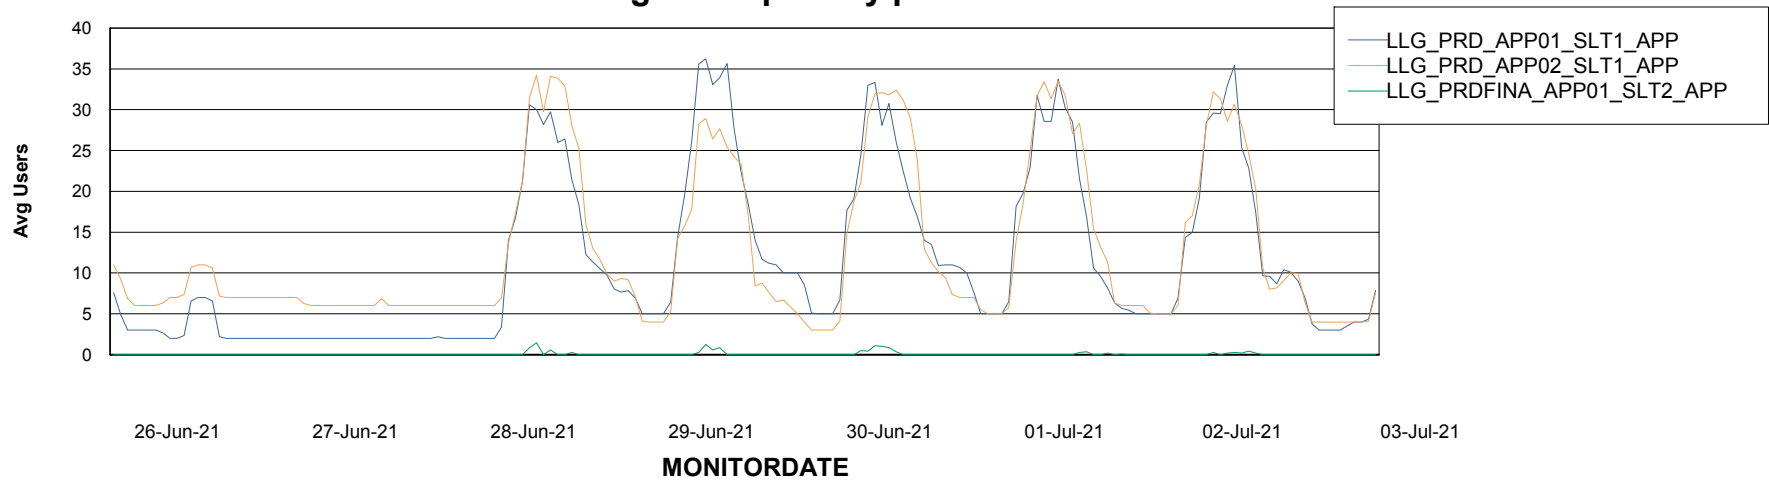

Avg users per day per ABS server