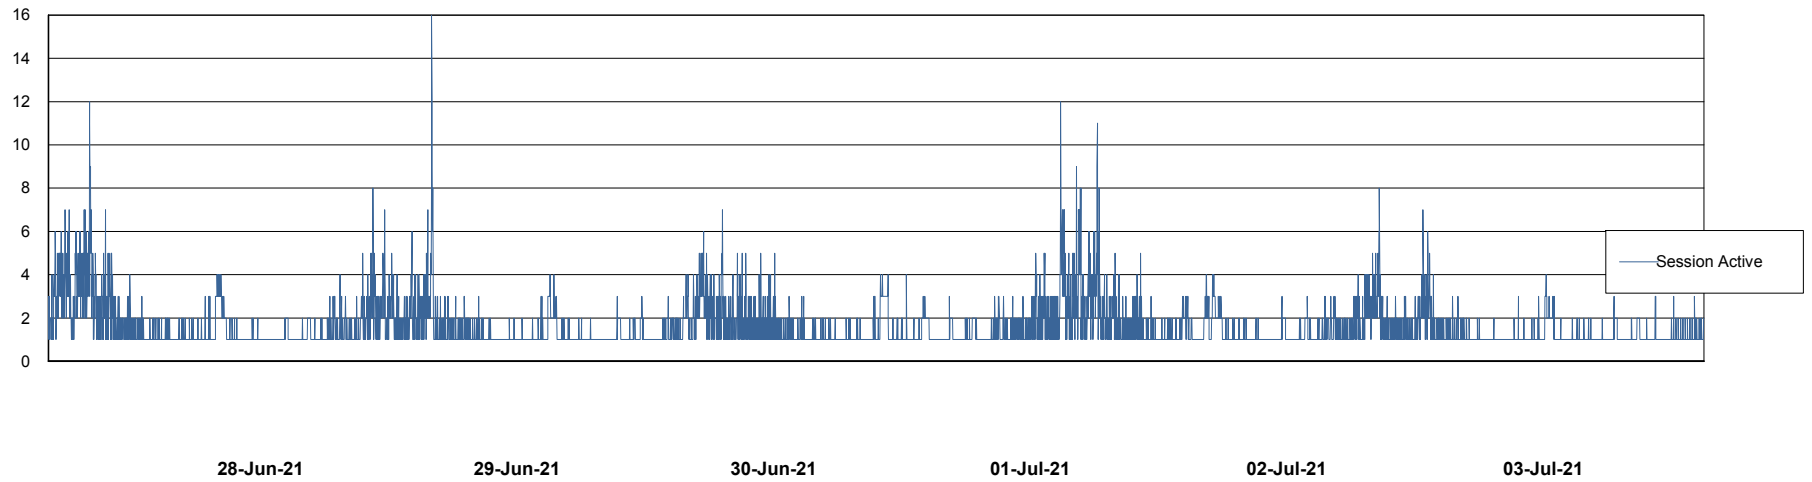

Weekly SLA Customer Report

Customer LLG_Production
Database ID 53

Database Performance LLGDB_BI02

Weekly SLA Customer Report

Customer LLG_Production
Database ID 53

Database Performance LLGDB_Production

Weekly SLA Customer Report