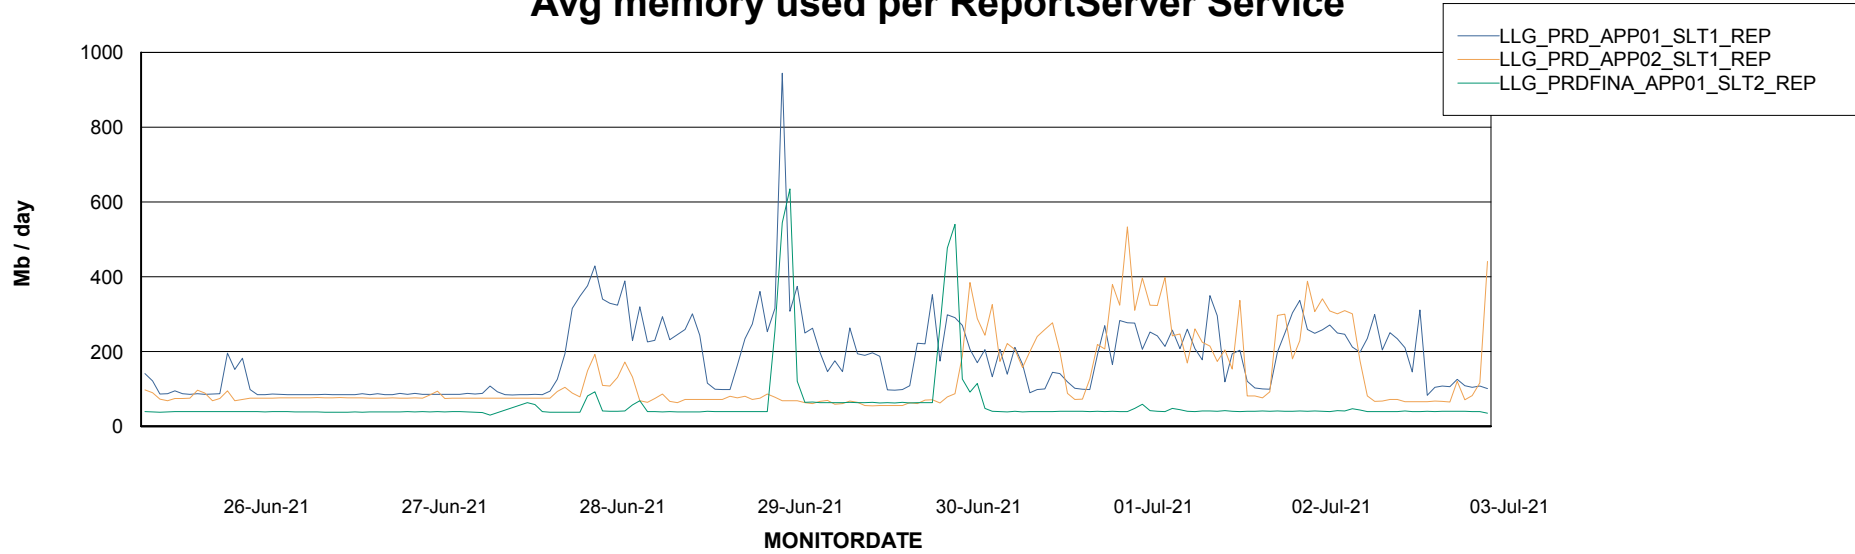

ABSSolute Application Server Services

Avg memory used per ReportServer Service