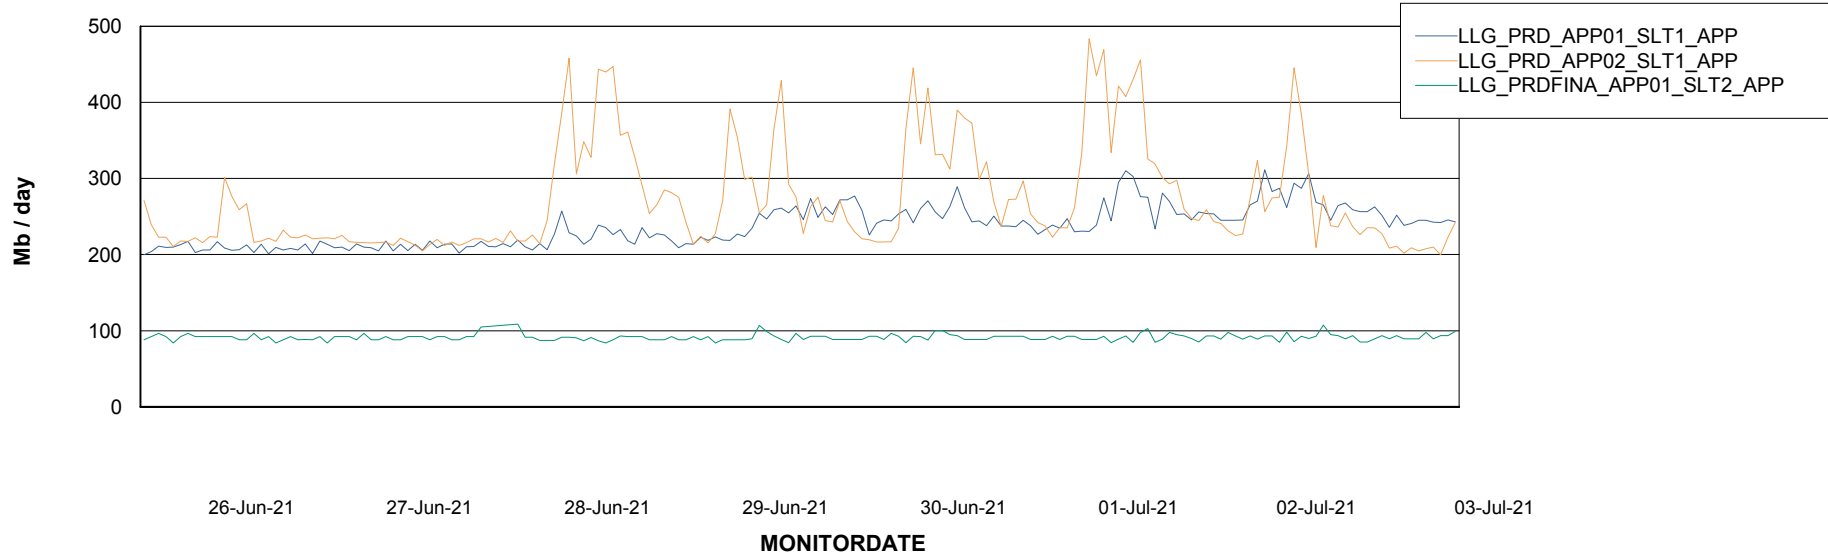

Database growth over last month

Weekly SLA Customer Report

Customer LLG_Production
Database ID 53

Database Tablespace LLGDB_BI02

Date	Tablespace Name	Filesize (Gb)	Usedsize (Gb)	Percentage free
03-Jul-21	ABSDATA	100	44	56
	INDX	100	46	54
02-Jul-21	ABSDATA	100	44	56
	INDX	100	46	54
01-Jul-21	ABSDATA	100	44	56
	INDX	100	46	54
30-Jun-21	ABSDATA	100	44	56
	INDX	100	46	54
29-Jun-21	ABSDATA	100	44	56
	INDX	100	46	54
28-Jun-21	ABSDATA	100	44	56
	INDX	100	46	54
27-Jun-21	ABSDATA	100	44	56
	INDX	100	46	54

Weekly SLA Customer Report

Customer LLG_Production
Database ID 53

Database Tablespace		LLGDB_Production		
Date	Tablespace Name	Filesize (Gb)	Usedsize (Gb)	Percentage free
03-Jul-21	ABSDATA	114	94	18
	INDX	160	134	16
02-Jul-21	ABSDATA	114	94	18
	INDX	160	134	16
01-Jul-21	ABSDATA	114	94	18
	INDX	160	134	16
30-Jun-21	ABSDATA	114	94	18
	INDX	160	134	16
29-Jun-21	ABSDATA	114	94	18
	INDX	160	134	16
28-Jun-21	ABSDATA	114	94	18
	INDX	160	134	16
27-Jun-21	ABSDATA	114	94	18
	INDX	160	134	16

Weekly SLA Customer Report

Customer LLG_Production
Database ID 53

ABSSolute Application Server Services

Avg memory used per ABS Server Service

Weekly SLA Customer Report

Customer LLG_Production
Database ID 53