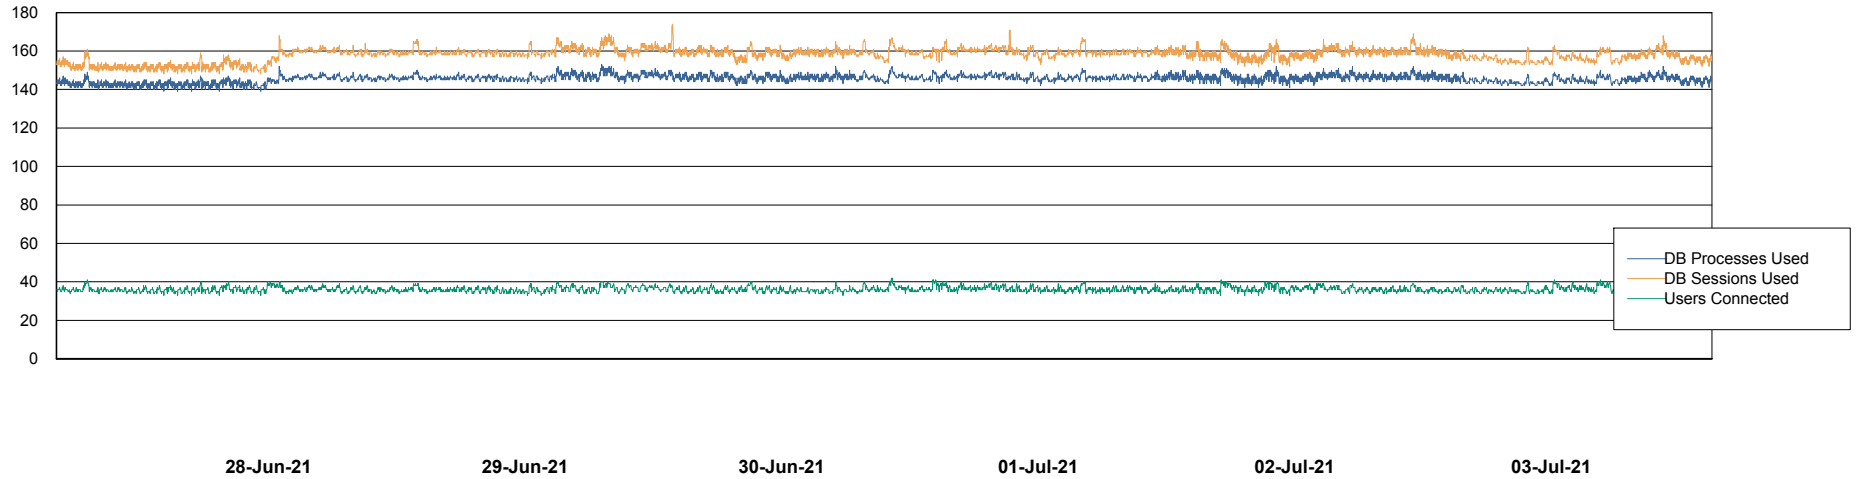

Database Performance LLGDB_BI02