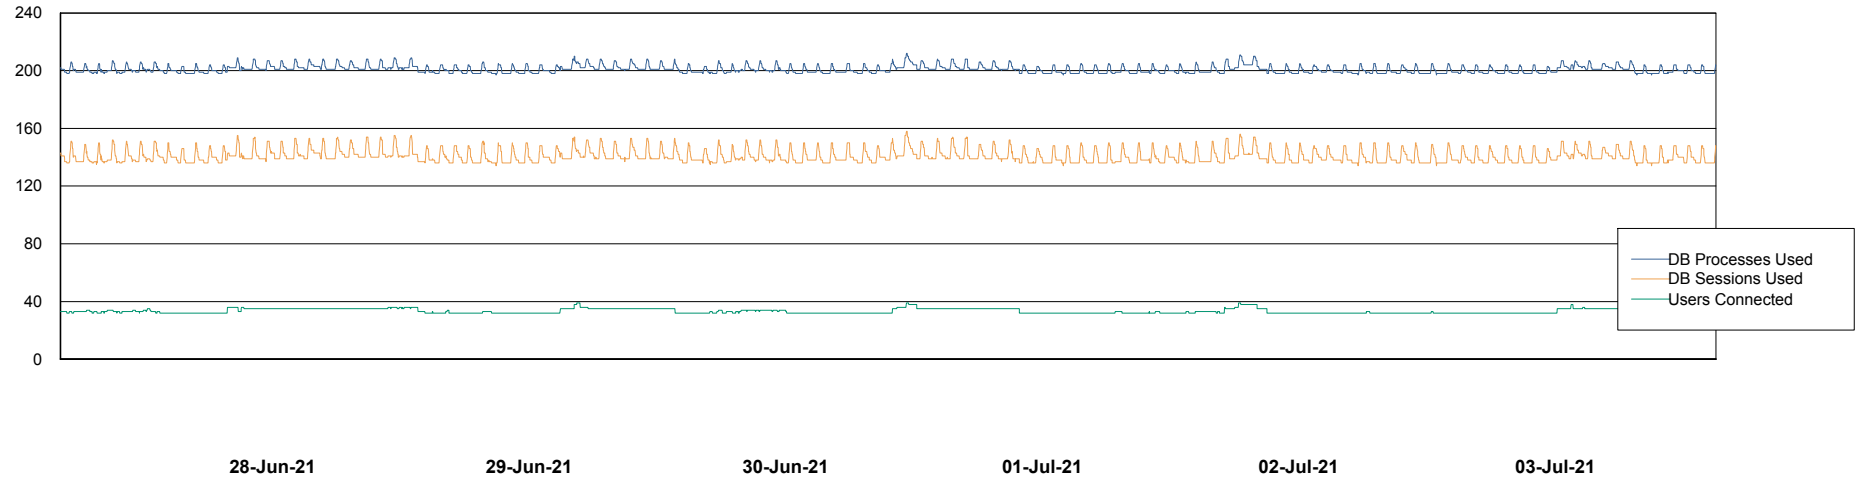

Database Performance LLGDB_Standby