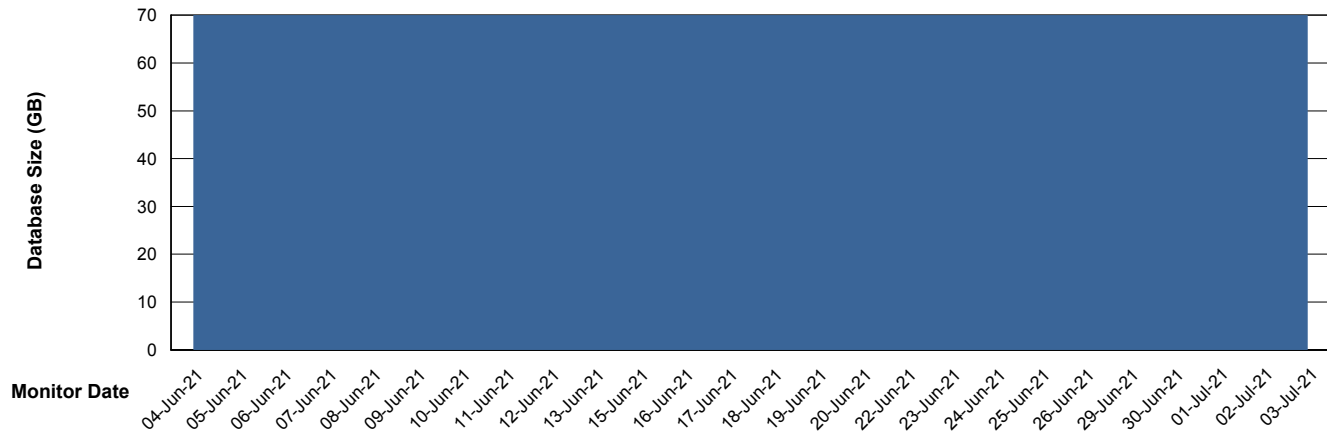

DATABASE SIZE KLA_TST_KLAHQORA04_DB

Database growth over last month