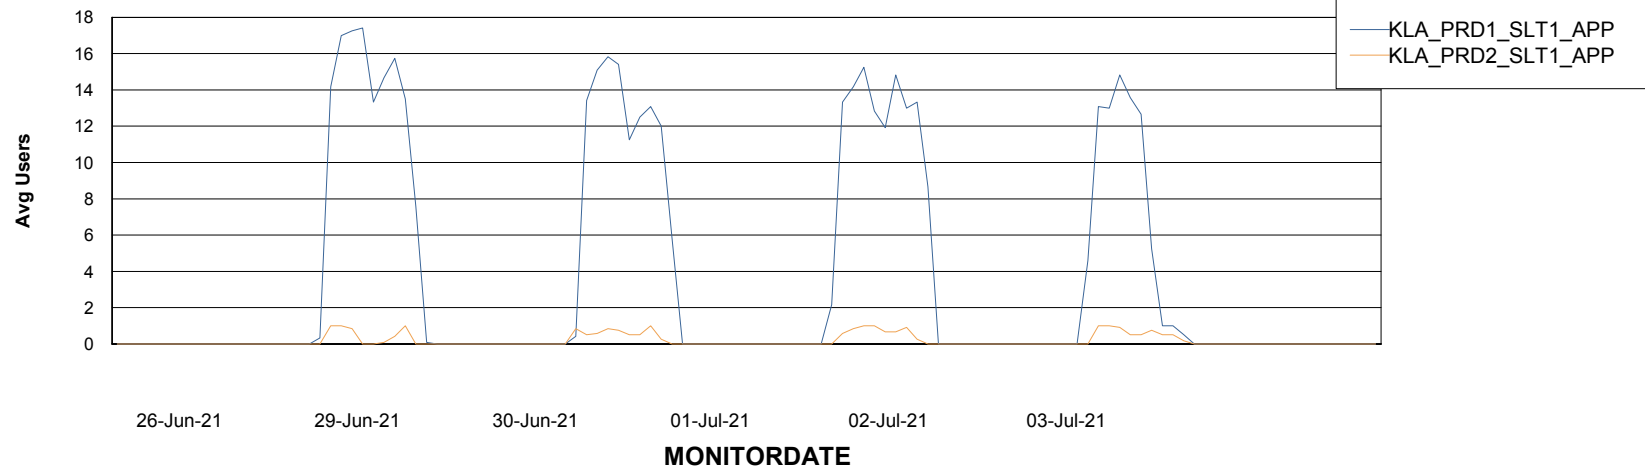

Weekly SLA Customer Report

Customer KLA_Production
Database ID 65

ABSSolute Application Server Services

Avg memory used per ABS Server Service

Avg users per day per ABS server

Weekly SLA Customer Report

Customer KLA_Production
Database ID 65