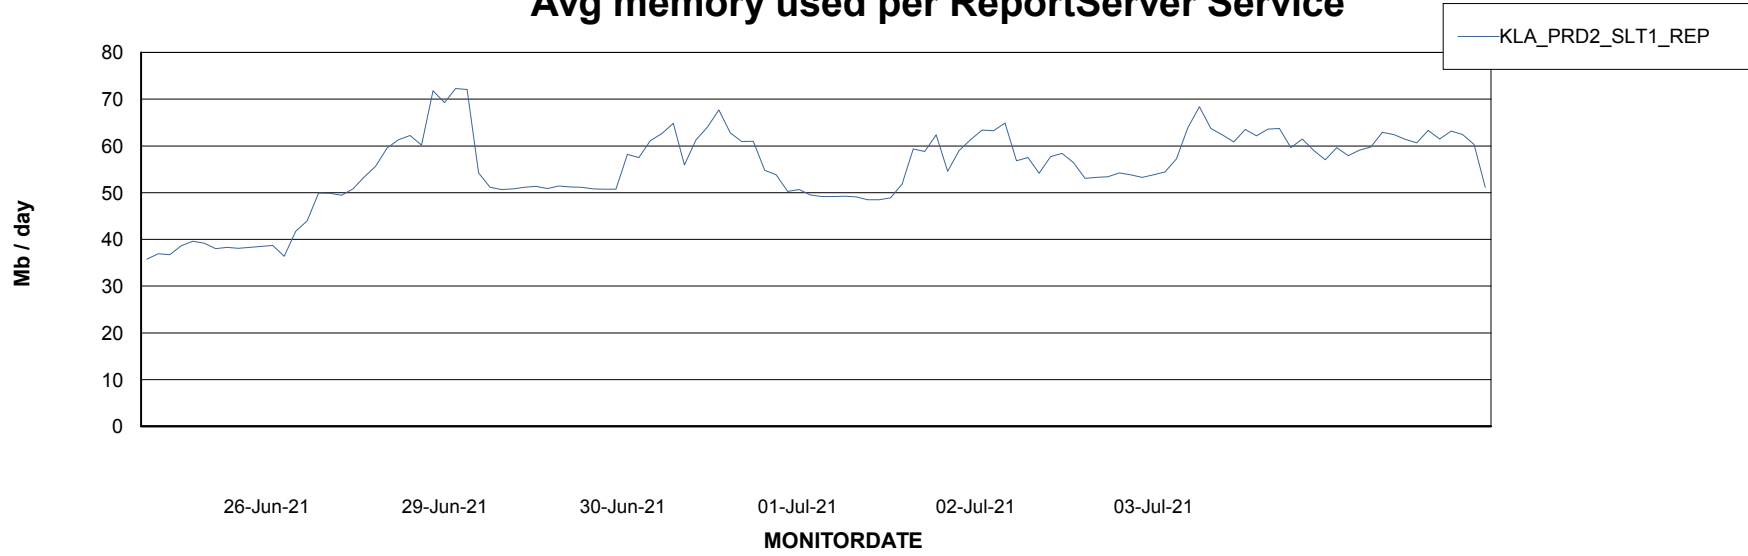

ABSSolute Application ReportServer Services

Avg memory used per ReportServer Service