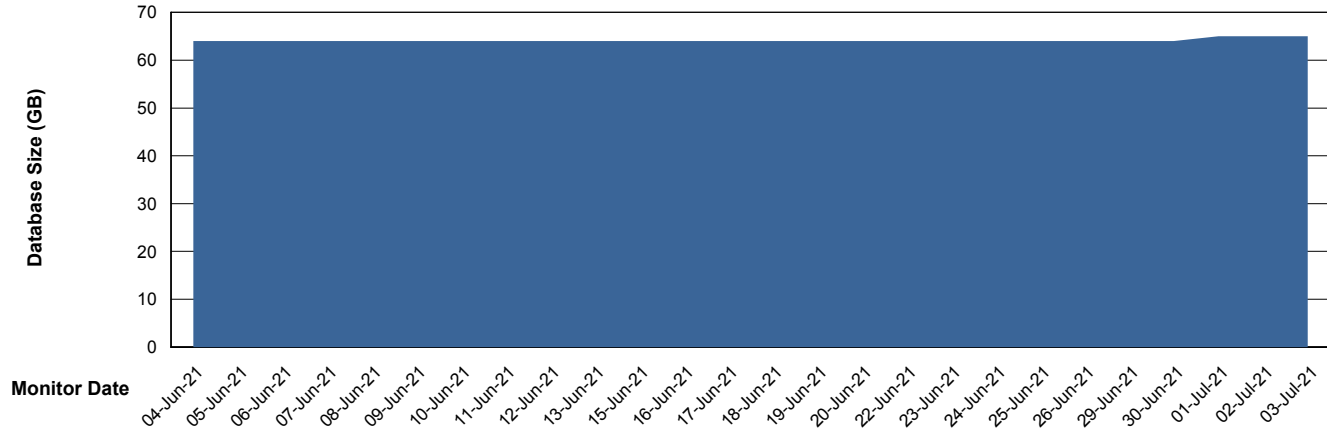

DATABASE SIZE KLA_PRD_KLAHQORA03_DB

Database growth over last month