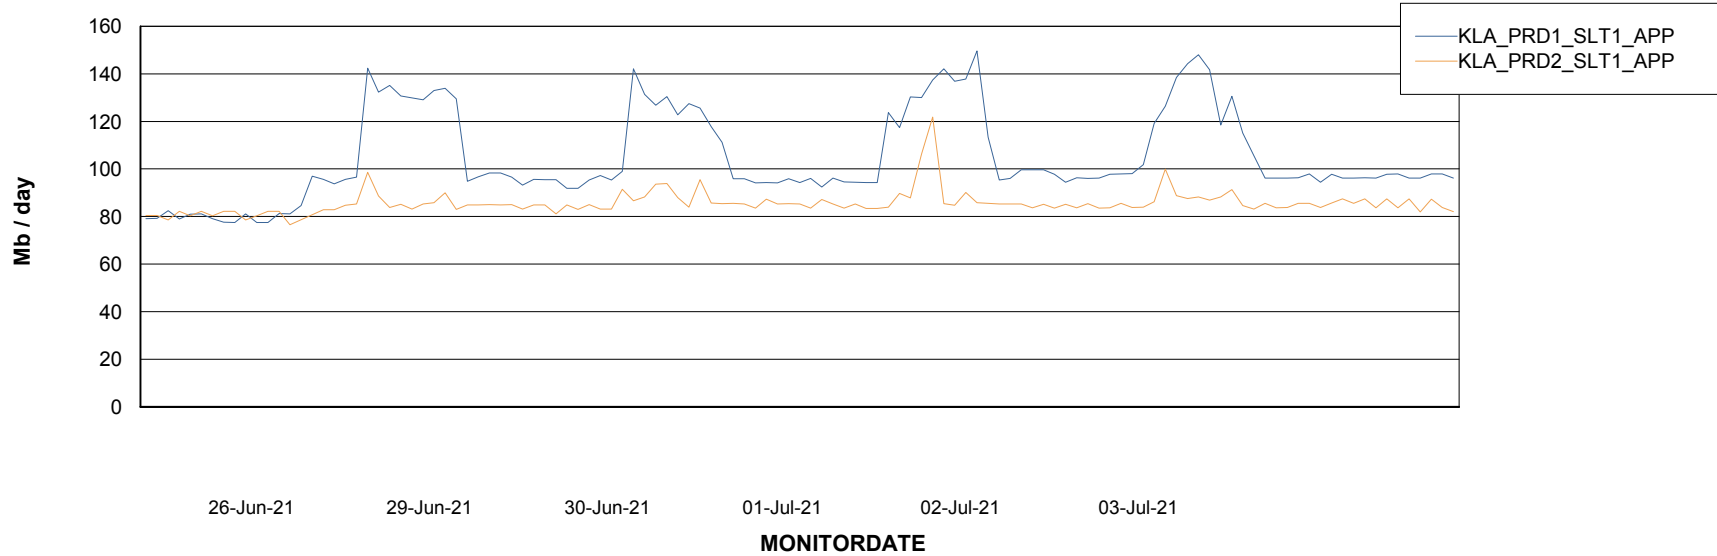

ABSSolute Application Server Services

Avg memory used per ABS Server Service