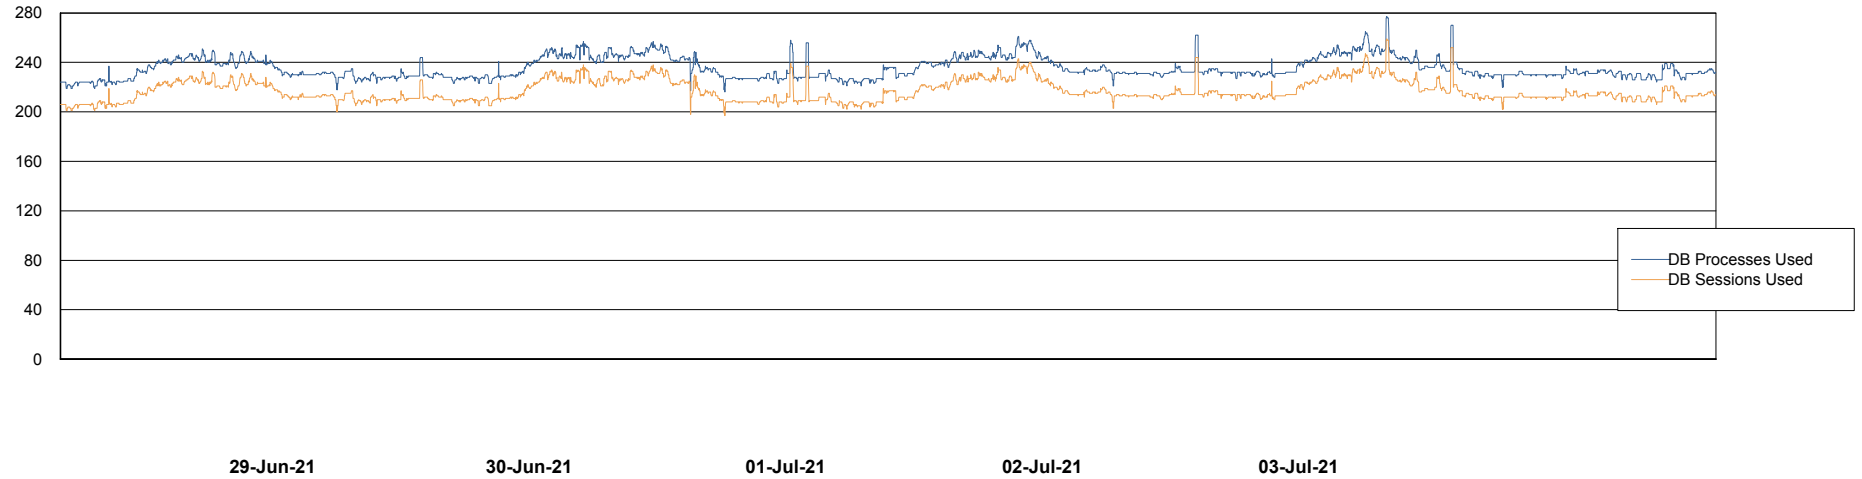

Weekly SLA Customer Report

Customer JSG_Production
Database ID 102

Harddisk Usage JSG_PRD_YAR

	Free disk space on C: (%)	Total disk space on C: (Gb)	Used disk space on C: (Gb)	Free disk space on D: (%)	Total disk space on D: (Gb)	Used disk space on D: (Gb)
03-Jul-21	35	149	98	79	750	157
02-Jul-21	35	149	98	79	750	155
01-Jul-21	35	149	98	79	750	155
30-Jun-21	35	149	98	79	750	156
29-Jun-21	35	149	97	80	750	153

Weekly SLA Customer Report

Customer JSG_Production
Database ID 102

Database Performance JSG_PRD_PICARD_DB

Weekly SLA Customer Report

Customer JSG_Production
Database ID 102

Database Performance JSG_PRD_RIKER_DB