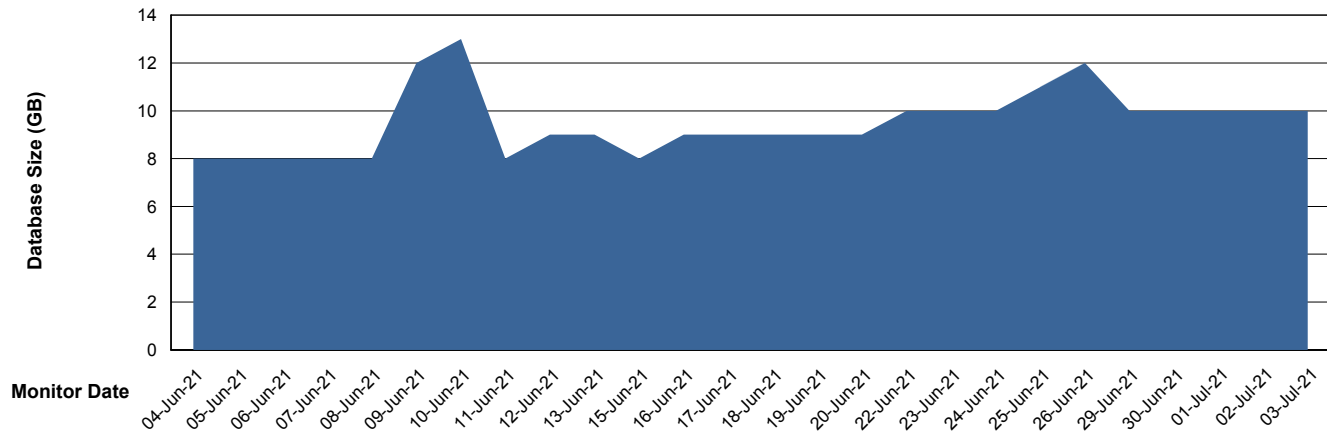

Weekly SLA Customer Report

Customer JSG_Production
Database ID 102

Database Performance JSG_PRD_YAR

Weekly SLA Customer Report

Customer JSG_Production
Database ID 102

DATABASE SIZE JSG_PRD_PICARD_DB

Database growth over last month

DATABASE SIZE JSG_PRD_YAR

Database growth over last month

Weekly SLA Customer Report

Customer JSG_Production
Database ID 102

Database Tablespace JSG_PRD_PICARD_DB

Date	Tablespace Name	Filesize (Gb)	Usedsize (Gb)	Percentage free
03-Jul-21	ABSDATA	40	9	78
	INDX	40	0	99
02-Jul-21	ABSDATA	40	9	78
	INDX	40	0	99
01-Jul-21	ABSDATA	40	9	78
	INDX	40	0	99
30-Jun-21	ABSDATA	40	9	78
	INDX	40	0	99
29-Jun-21	ABSDATA	40	9	78
	INDX	40	0	99