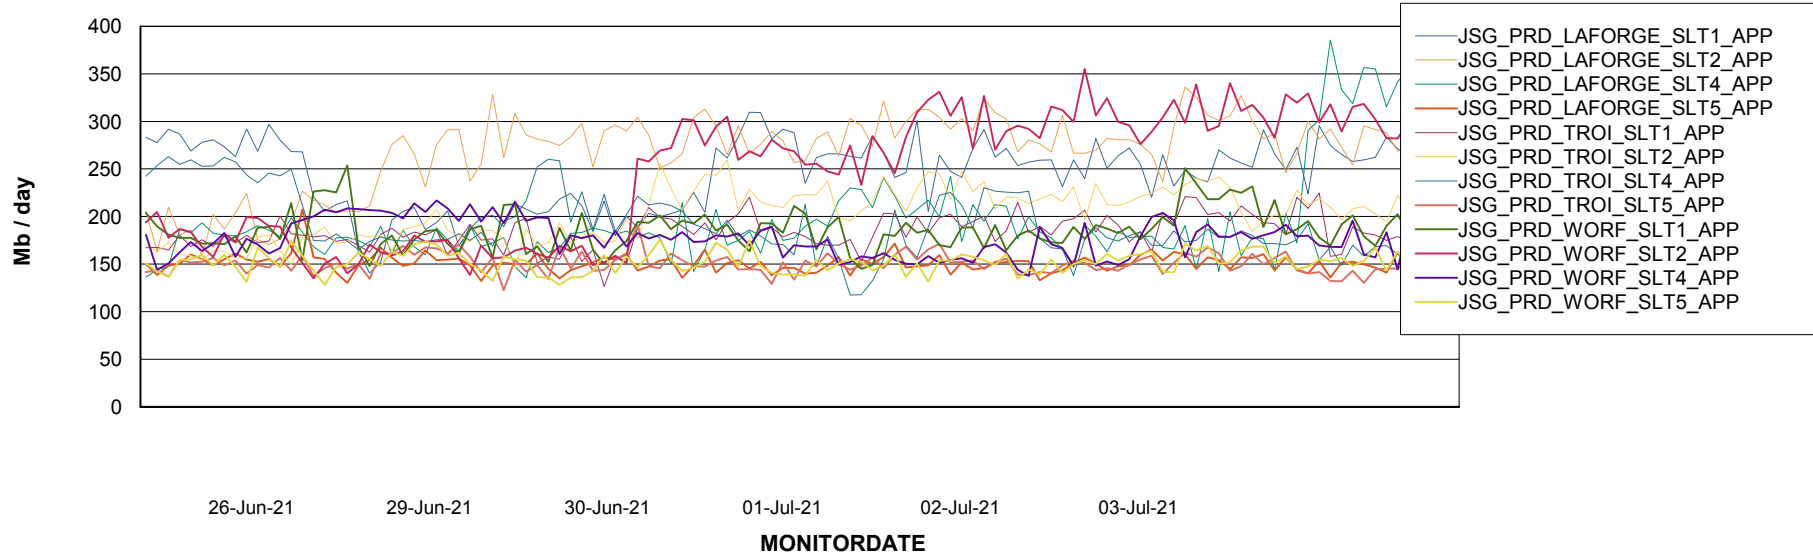

ABSSolute Application Server Services

Avg memory used per ABS Server Service