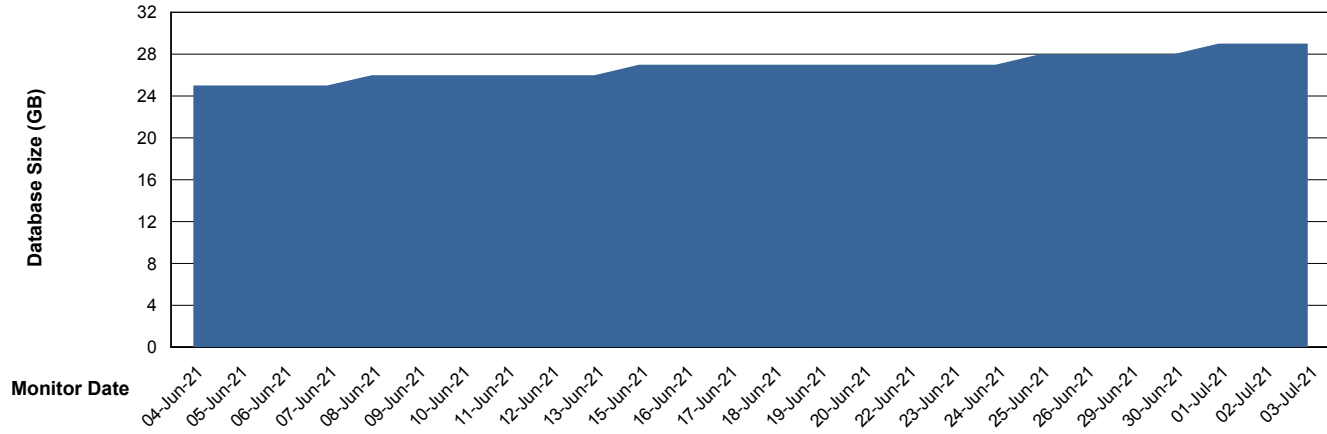

Weekly SLA Customer Report

Customer JSG_Production
Database ID 102

Database Performance JSG_PRD_PICARD_DB

Weekly SLA Customer Report

Customer JSG_Production
Database ID 102

Database Performance JSG_PRD_RIKER_DB

Weekly SLA Customer Report

Customer JSG_Production
Database ID 102

Database Performance JSG_PRD_YAR

Weekly SLA Customer Report

Customer JSG_Production
Database ID 102

DATABASE SIZE JSG_PRD_PICARD_DB

Database growth over last month

DATABASE SIZE JSG_PRD_YAR

Database growth over last month

Weekly SLA Customer Report

Customer JSG_Production
Database ID 102

Database Tablespace JSG_PRD_PICARD_DB

Date	Tablespace Name	Filesize (Gb)	Usedsize (Gb)	Percentage free
03-Jul-21	ABSDATA	40	9	78
	INDX	40	0	99
02-Jul-21	ABSDATA	40	9	78
	INDX	40	0	99
01-Jul-21	ABSDATA	40	9	78
	INDX	40	0	99
30-Jun-21	ABSDATA	40	9	78
	INDX	40	0	99
29-Jun-21	ABSDATA	40	9	78
	INDX	40	0	99