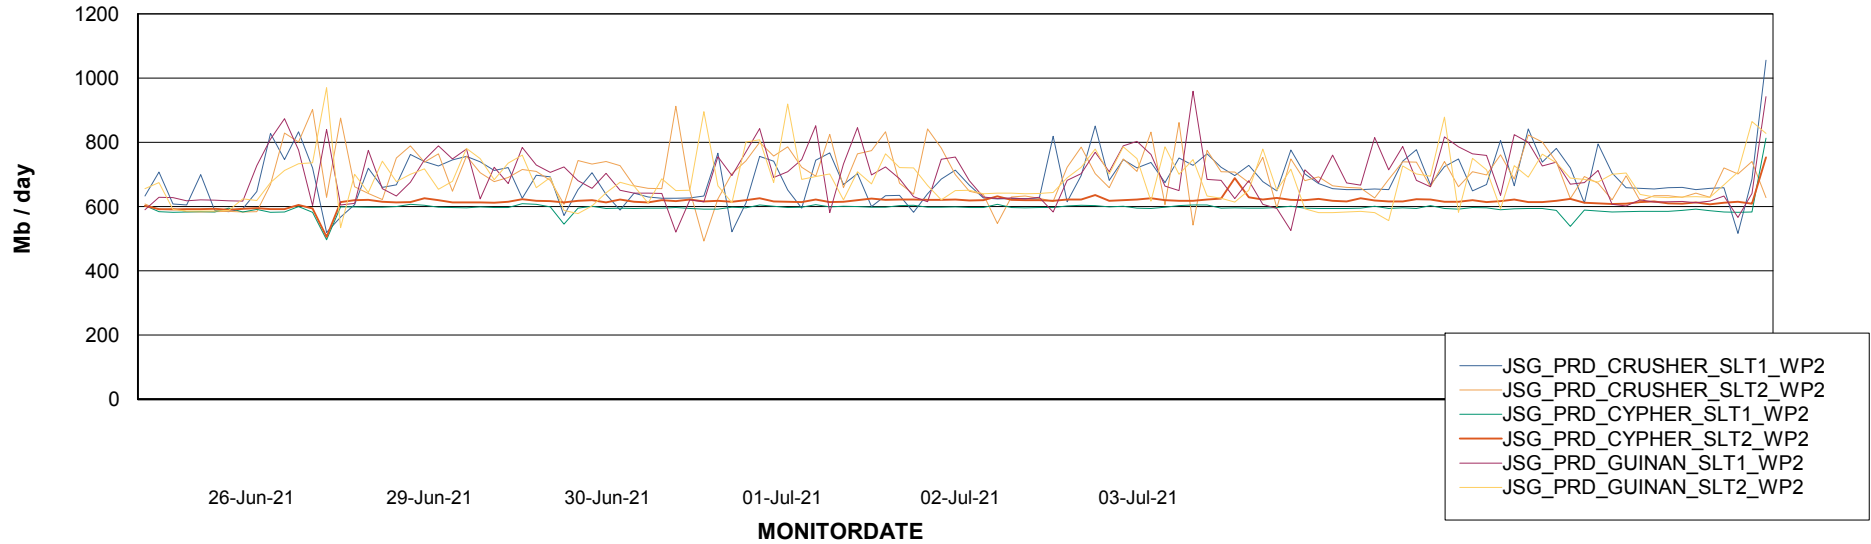

ABSSolute Web Component Services

Avg memory used per ABS Web component