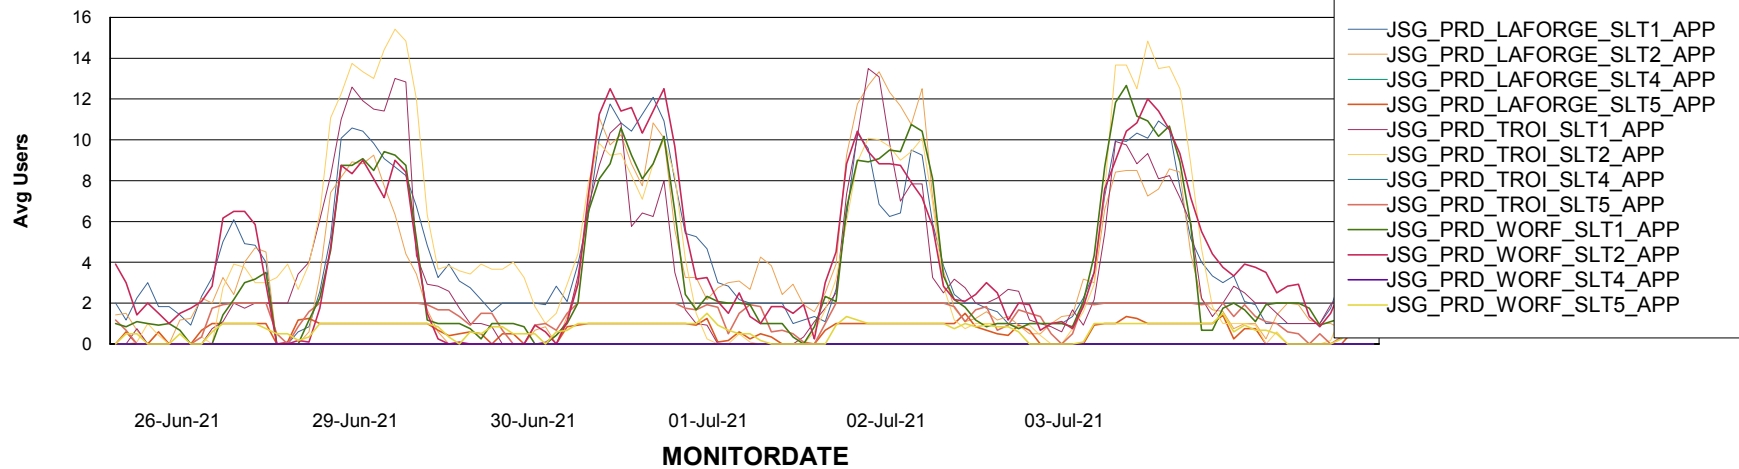

Fri, 2-07-2021	None
Tue, 29-06-2021	None
Sat, 3-07-2021	None
Sat, 3-07-2021	None
Tue, 29-06-2021	None
Thu, 1-07-2021	None
Wed, 30-06-2021	None
Thu, 1-07-2021	None
Wed, 30-06-2021	None
Fri, 2-07-2021	None

Weekly SLA Customer Report

Customer JSG_Production
Database ID 102

Standby Database Health JSG_Production

Recovery lag for last 7 days

Weekly SLA Customer Report

Customer JSG_Production
Database ID 102

ABSSolute Application Server Services

Avg memory used per ABS Server Service

Avg users per day per ABS server

Weekly SLA Customer Report

Customer JSG_Production
Database ID 102

ABSSolute Application ReportServer Services

Avg memory used per ReportServer Service