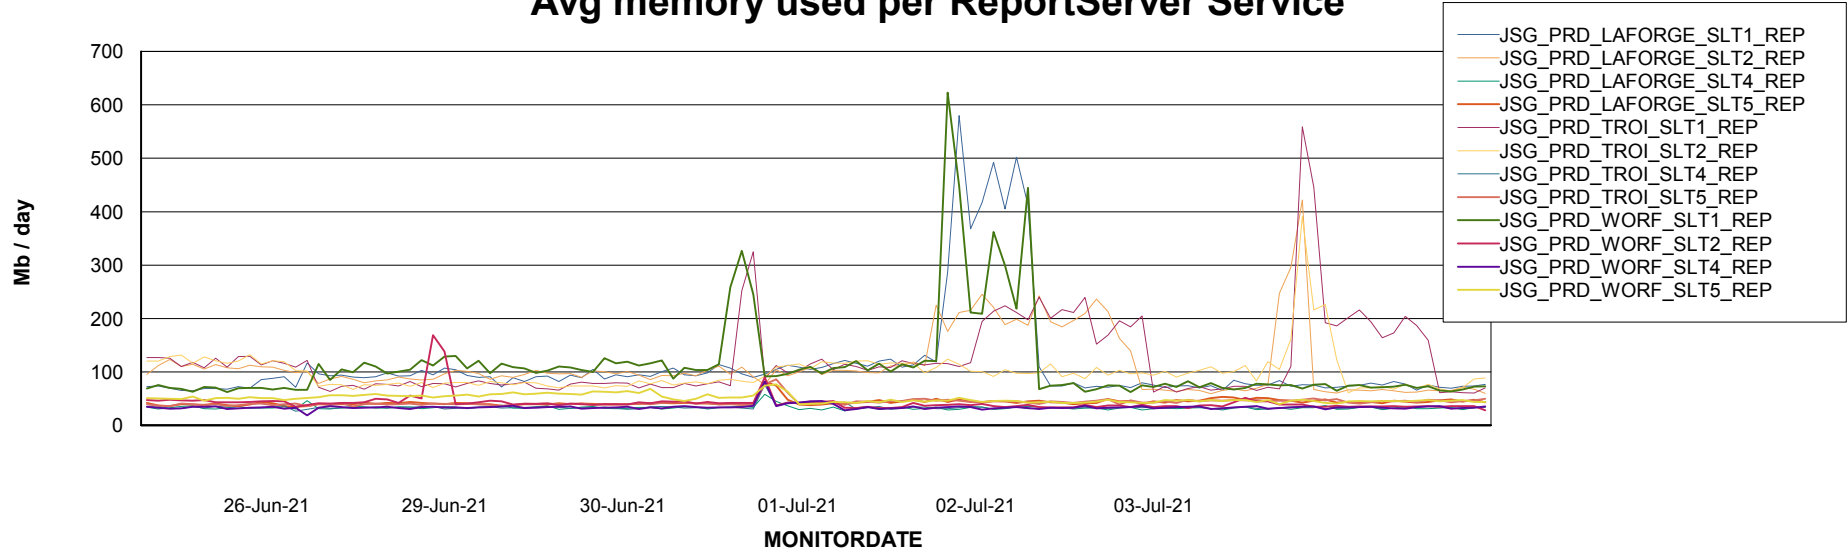

Avg memory used per ABS Server Service

Avg users per day per ABS server

Weekly SLA Customer Report

Customer JSG_Production
Database ID 102

ABSSolute Application ReportServer Services

Avg memory used per ReportServer Service