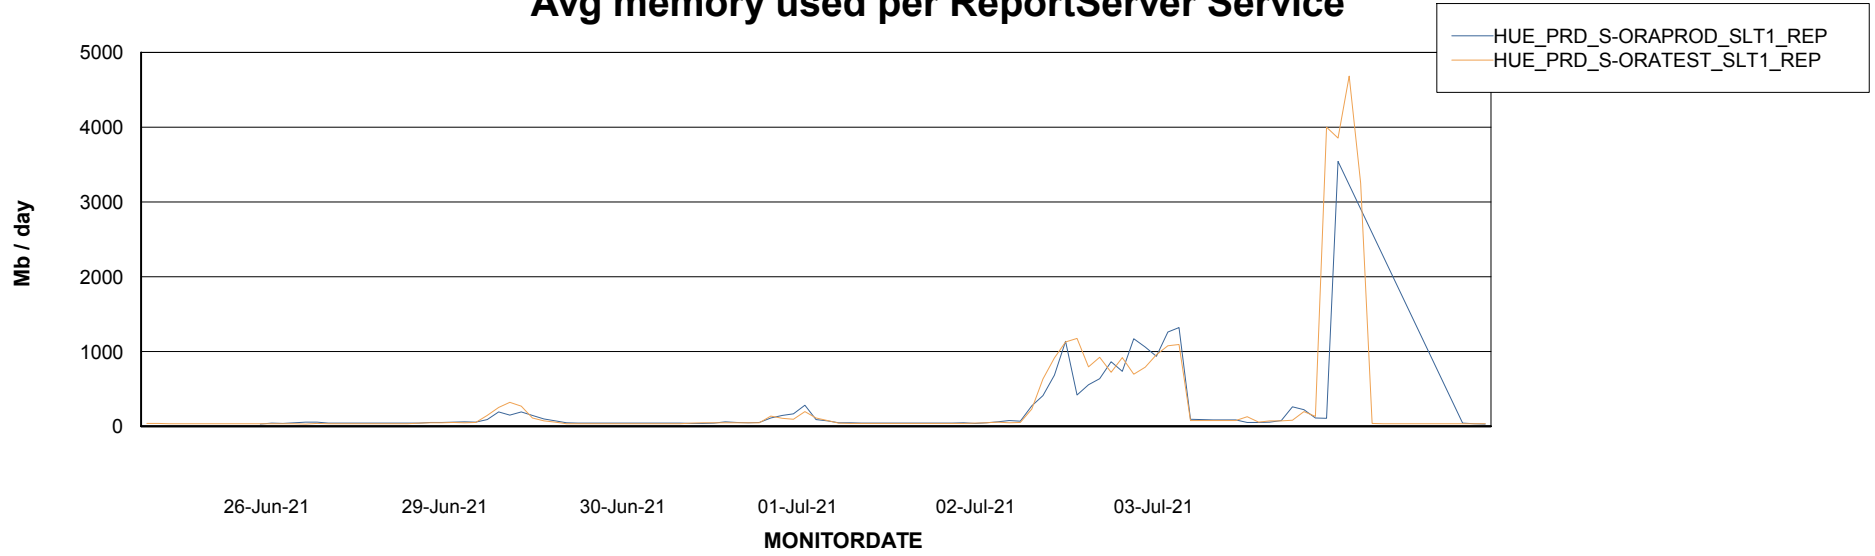

ABSSolute Application ReportServer Services

Avg memory used per ReportServer Service