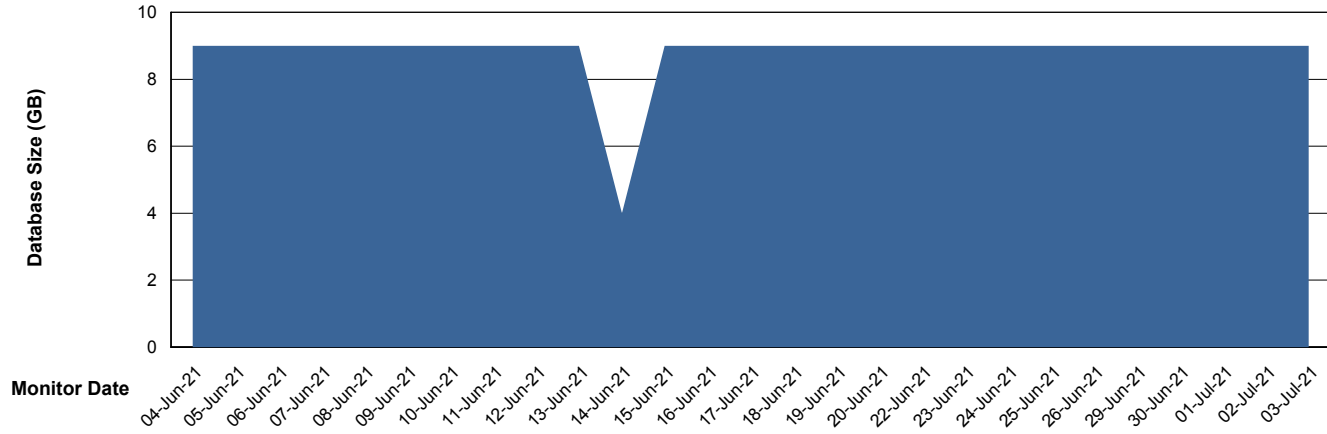

Weekly SLA Customer Report

Customer HUE_Production
Database ID 104

Database Performance HUE_STB_S-ORATEST_DB

Weekly SLA Customer Report

Customer HUE_Production
Database ID 104

DATABASE SIZE HUE_PRD_S-ORABI_DB

Database growth over last month

DATABASE SIZE HUE_PRD_S-ORAPROD_DB

Database growth over last month

Weekly SLA Customer Report

Customer HUE_Production
Database ID 104

Database Tablespace		HUE_PRD_S-ORABI_DB		
Date	Tablespace Name	Filesize (Gb)	Usedsize (Gb)	Percentage free
03-Jul-21	ABSDATA	16	3	78
	INDX	16	5	72
02-Jul-21	ABSDATA	16	3	78
	INDX	16	5	72
01-Jul-21	ABSDATA	16	3	78
	INDX	16	5	72
30-Jun-21	ABSDATA	16	3	78
	INDX	16	5	72
29-Jun-21	ABSDATA	16	3	78
	INDX	16	5	72