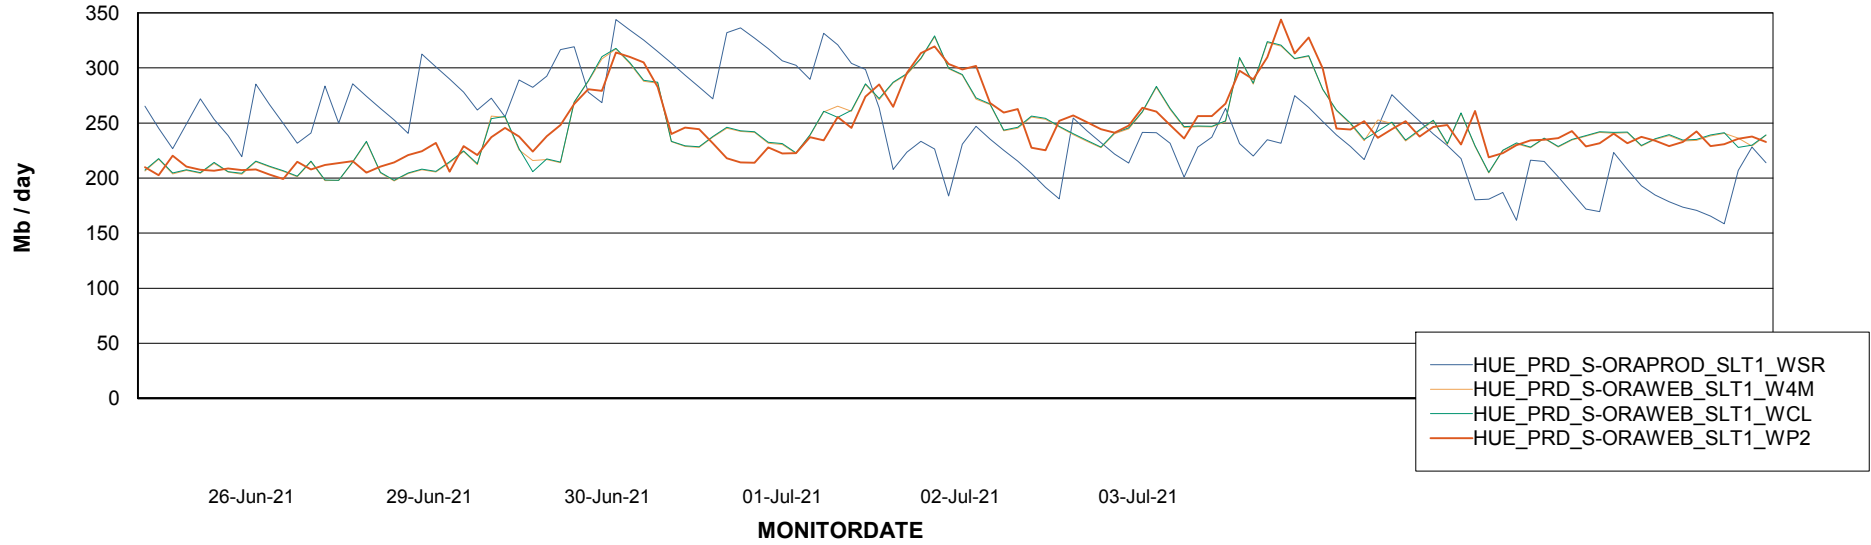

ABSSolute Application ReportServer Services

Avg memory used per ReportServer Service

Weekly SLA Customer Report

Customer HUE_Production
Database ID 104

ABSSolute Web Component Services

Avg memory used per ABS Web component