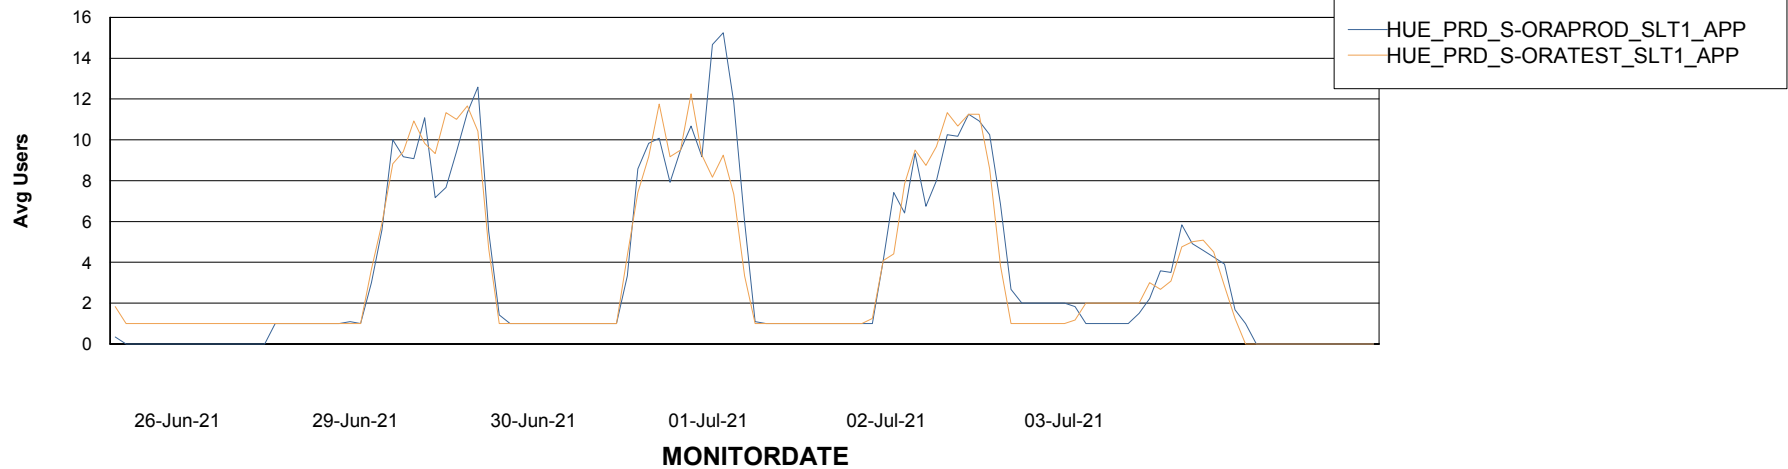

Weekly SLA Customer Report

Customer HUE_Production
Database ID 104

ABSSolute Application Server Services

Avg memory used per ABS Server Service

Avg users per day per ABS server

Weekly SLA Customer Report

Customer HUE_Production
Database ID 104