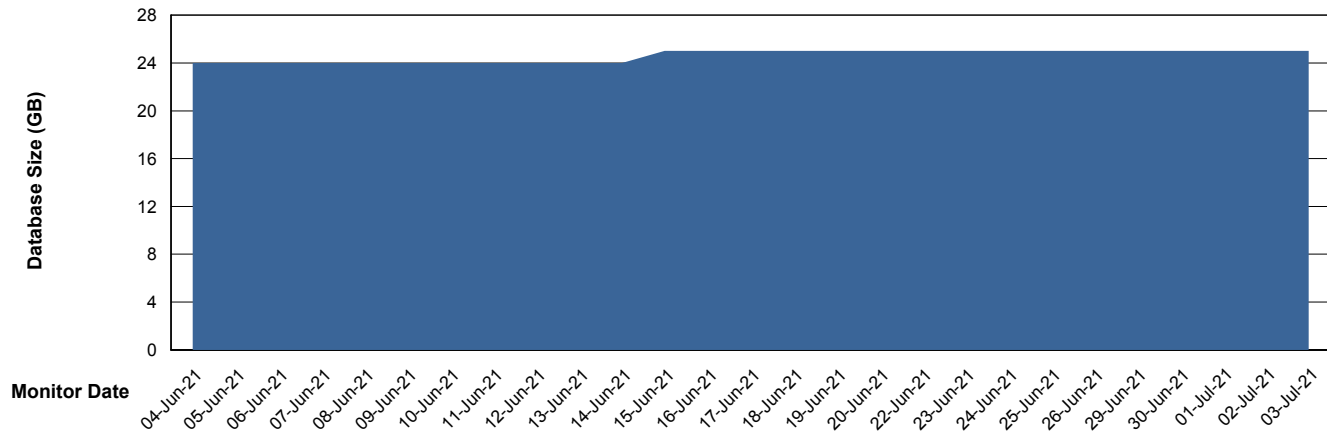

DATABASE SIZE HUE_PRD_S-ORAPROD_DB

Database growth over last month