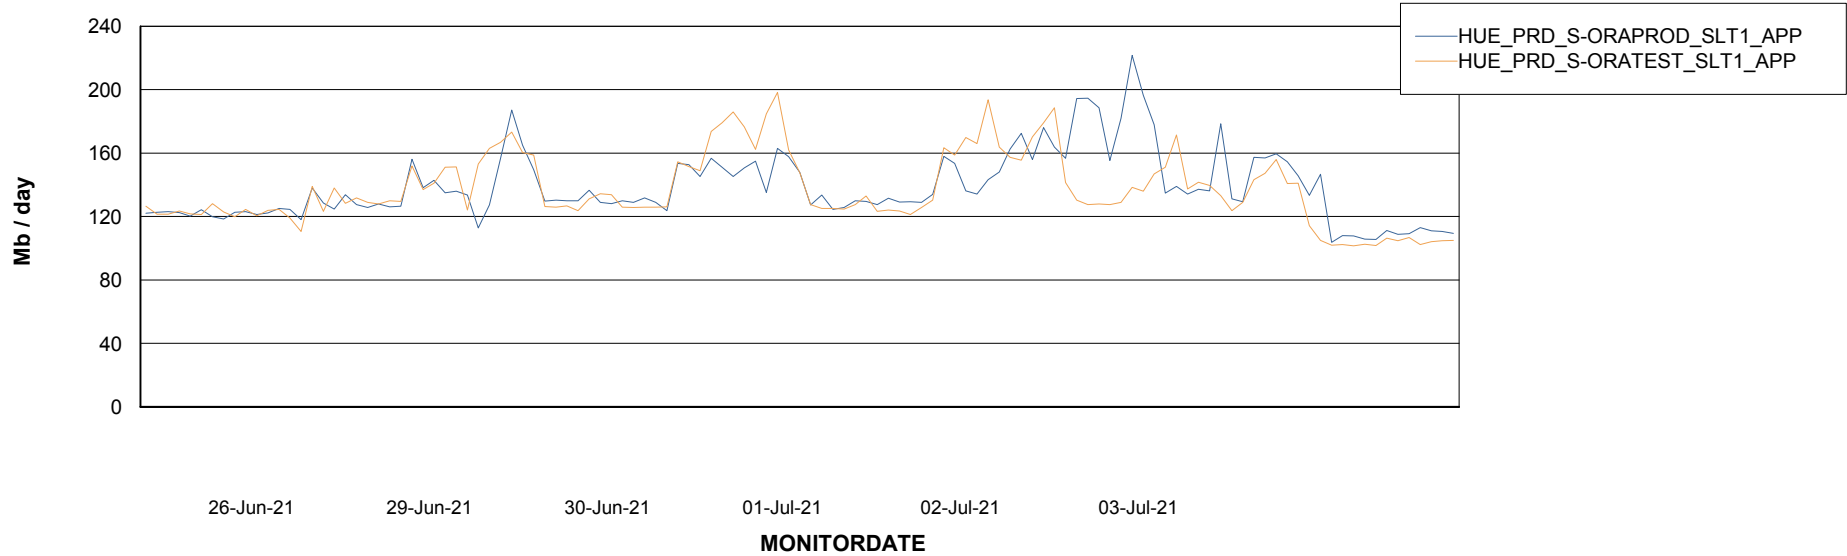

ABSSolute Application Server Services

Avg memory used per ABS Server Service