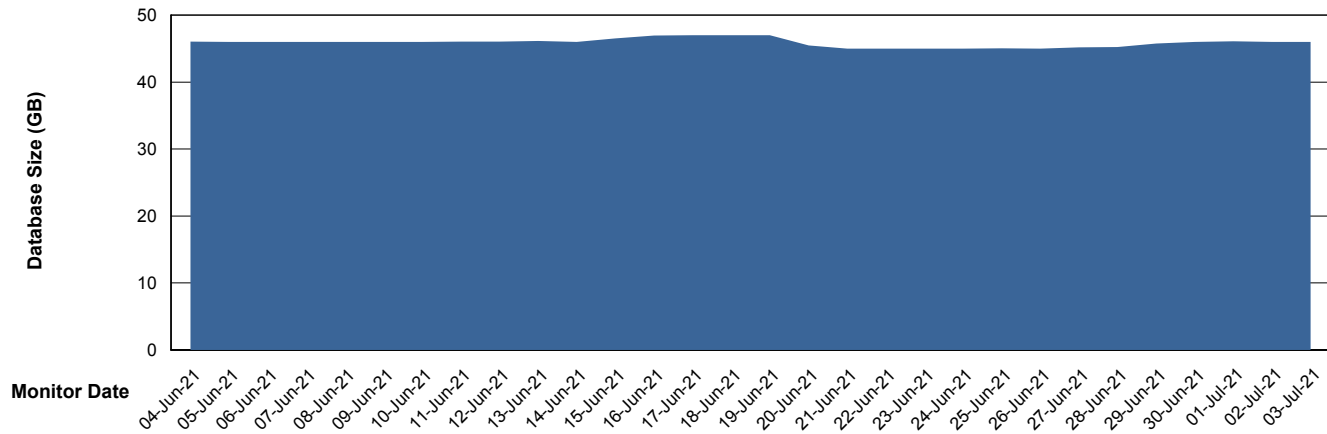

Customer ELJ Production
Database ID 72

DATABASE SIZE ELJDB_PRD_BI

Database growth over last month

DATABASE SIZE ELJDB_Production

Database growth over last month

Weekly SLA Customer Report

Customer ELJ Production
Database ID 72

Database Tablespace		ELJDB_PRD_BI		
Date	Tablespace Name	Filesize (Gb)	Usedsize (Gb)	Percentage free
03-Jul-21	ABSDATA	12	9	25
	INDX	14	11	21
02-Jul-21	ABSDATA	12	9	25
	INDX	14	11	21
01-Jul-21	ABSDATA	12	9	25
	INDX	14	11	21
30-Jun-21	ABSDATA	12	9	25
	INDX	14	11	21
29-Jun-21	ABSDATA	12	9	25
	INDX	14	11	21
28-Jun-21	ABSDATA	12	9	25
	INDX	14	11	21
27-Jun-21	ABSDATA	12	9	25
	INDX	14	11	21