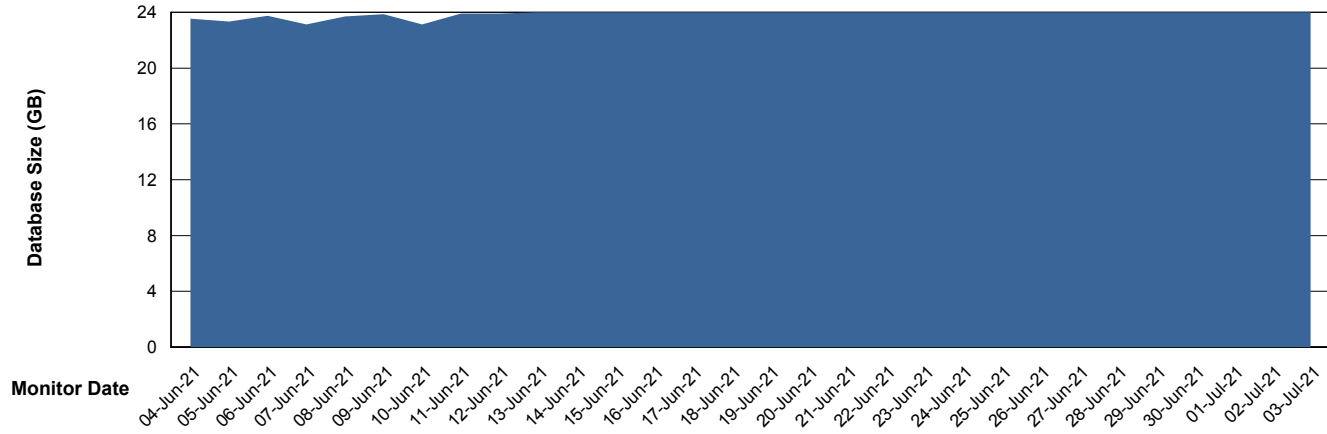

Weekly SLA Customer Report

Customer ELJ Production
Database ID 72

Database Performance ELJDB_Production

Weekly SLA Customer Report

Customer ELJ Production
Database ID 72

Database Performance ELJDB_Standby

Weekly SLA Customer Report

Customer ELJ Production
Database ID 72

DATABASE SIZE ELJDB_PRD_BI

Database growth over last month

DATABASE SIZE ELJDB_Production

Database growth over last month

Weekly SLA Customer Report

Customer ELJ Production
Database ID 72