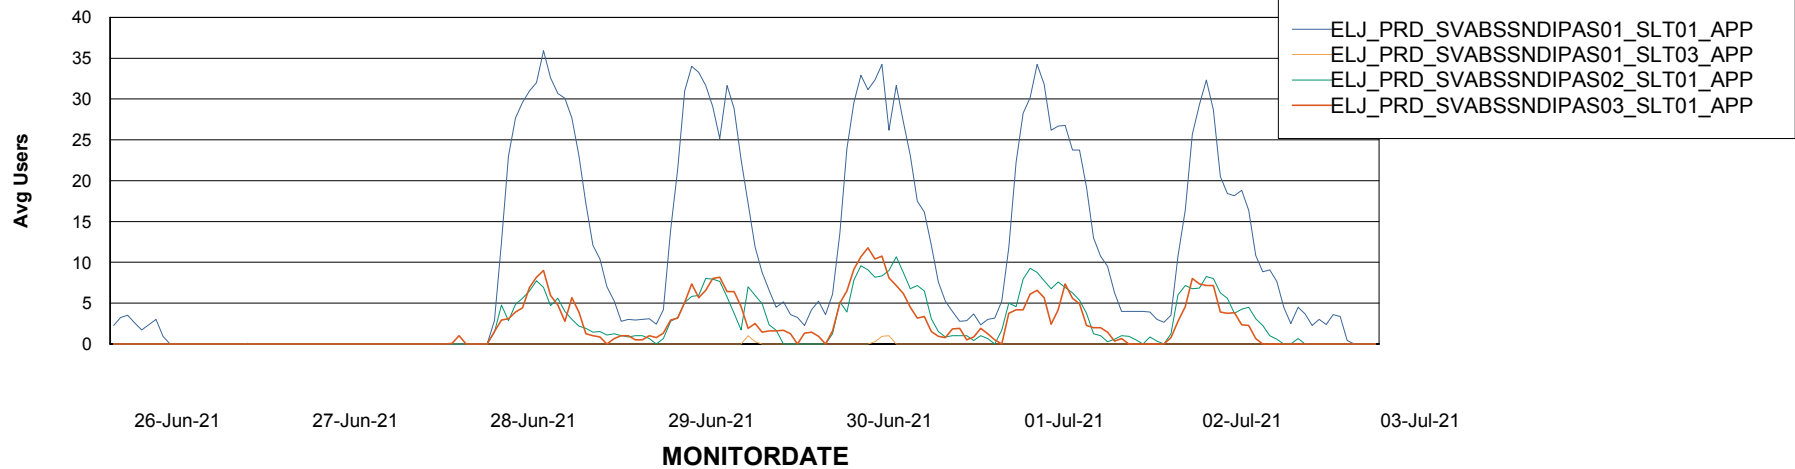

Weekly SLA Customer Report

Customer ELJ Production
Database ID 72

ABSSolute Application Server Services

Avg memory used per ABS Server Service

Avg users per day per ABS server

Weekly SLA Customer Report

Customer ELJ Production
Database ID 72