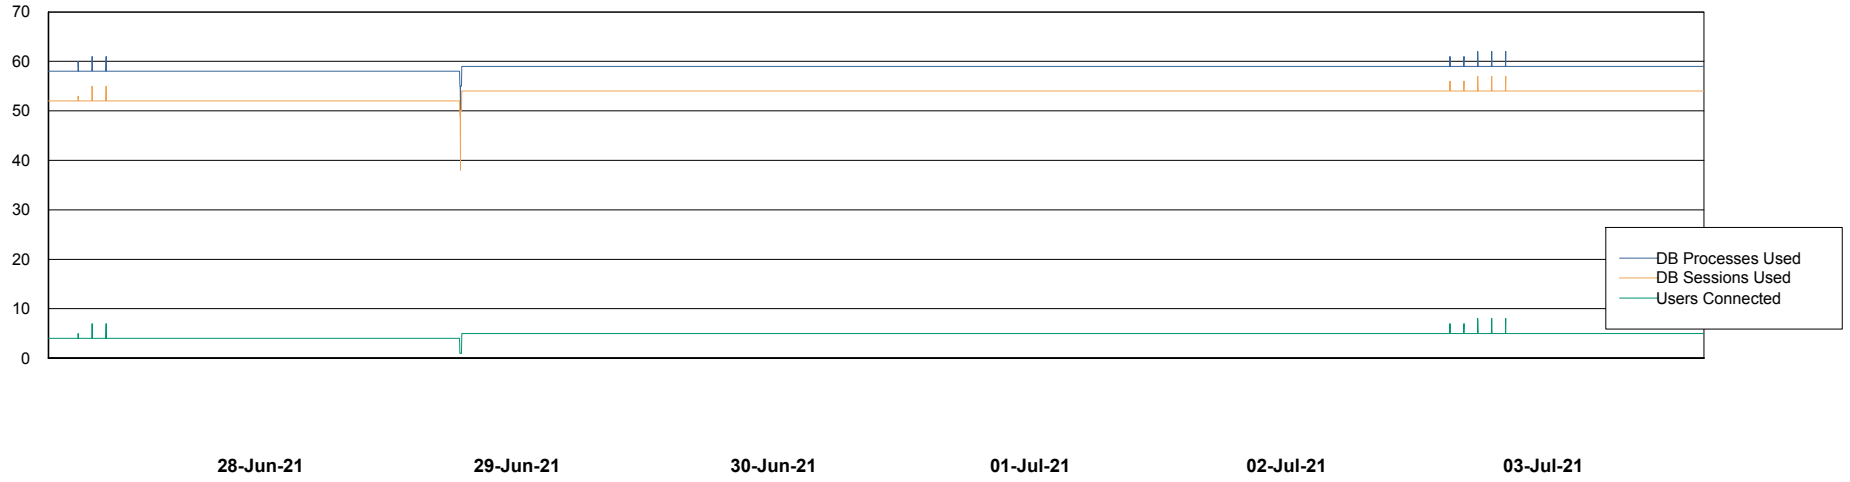

Weekly SLA Customer Report

Customer ELJ Production
Database ID 72

Database Performance ELJDB_Production

Weekly SLA Customer Report

Customer ELJ Production
Database ID 72

Database Performance ELJDB_Standby

Weekly SLA Customer Report