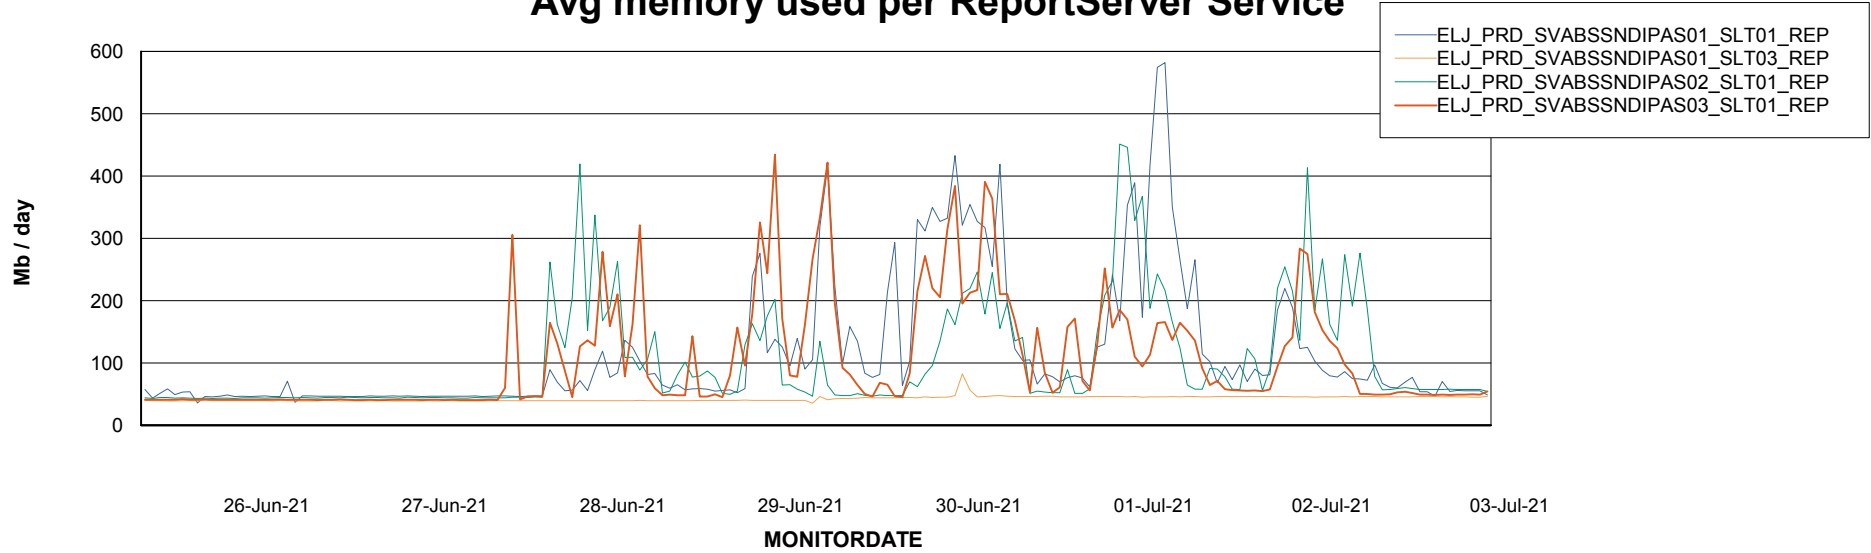

ABSSolute Application ReportServer Services

Avg memory used per ReportServer Service