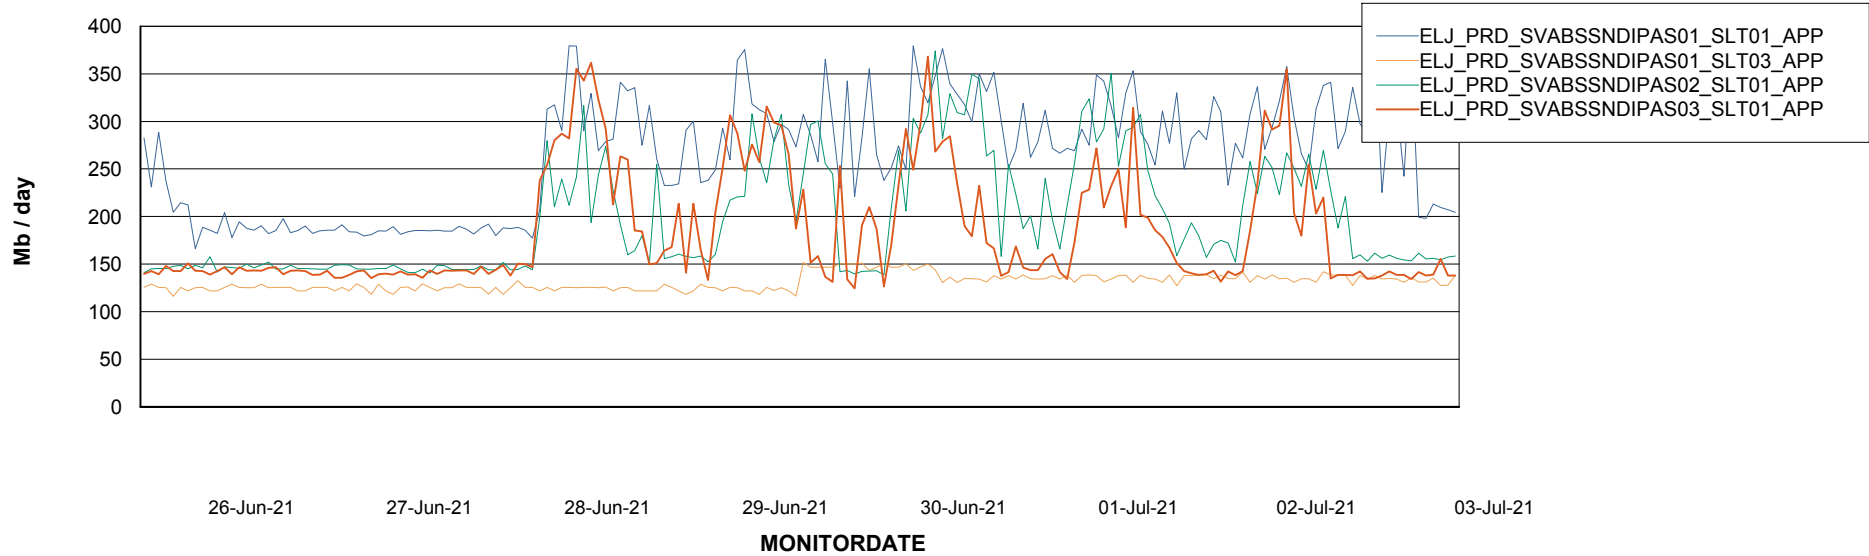

ABSSolute Application Server Services

Avg memory used per ABS Server Service