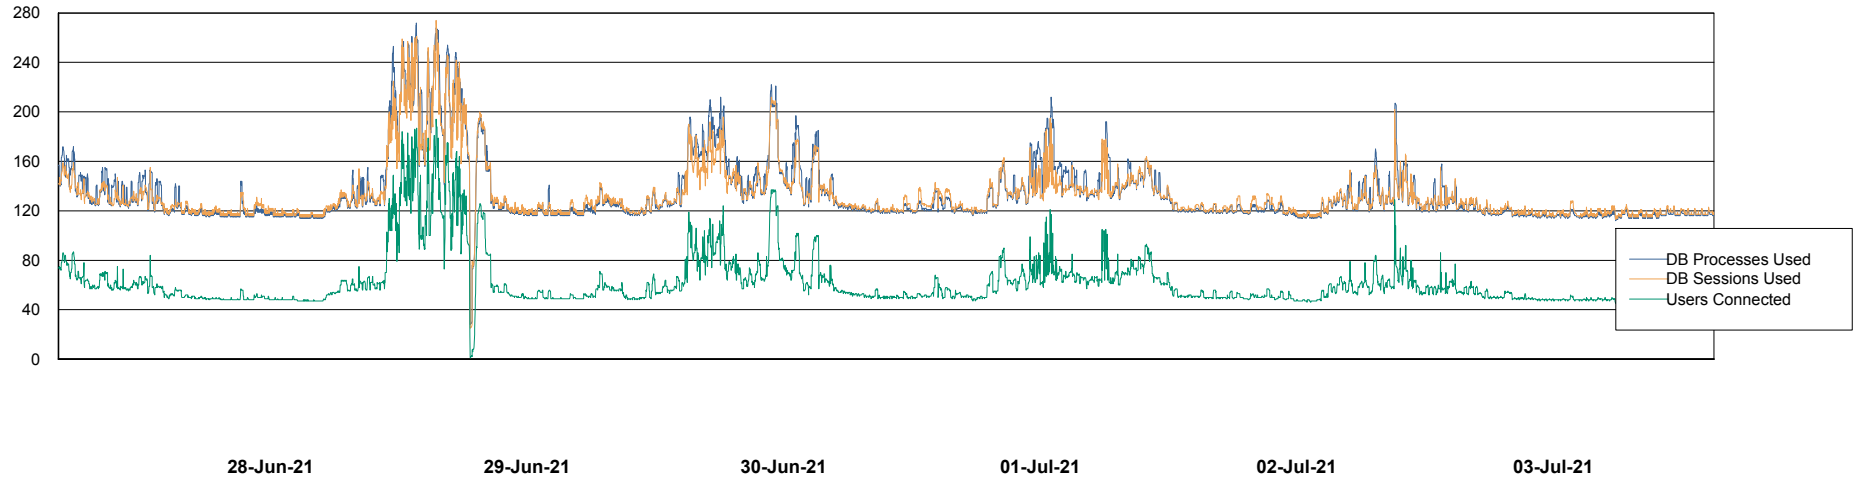

Database Performance ELJDB_Production