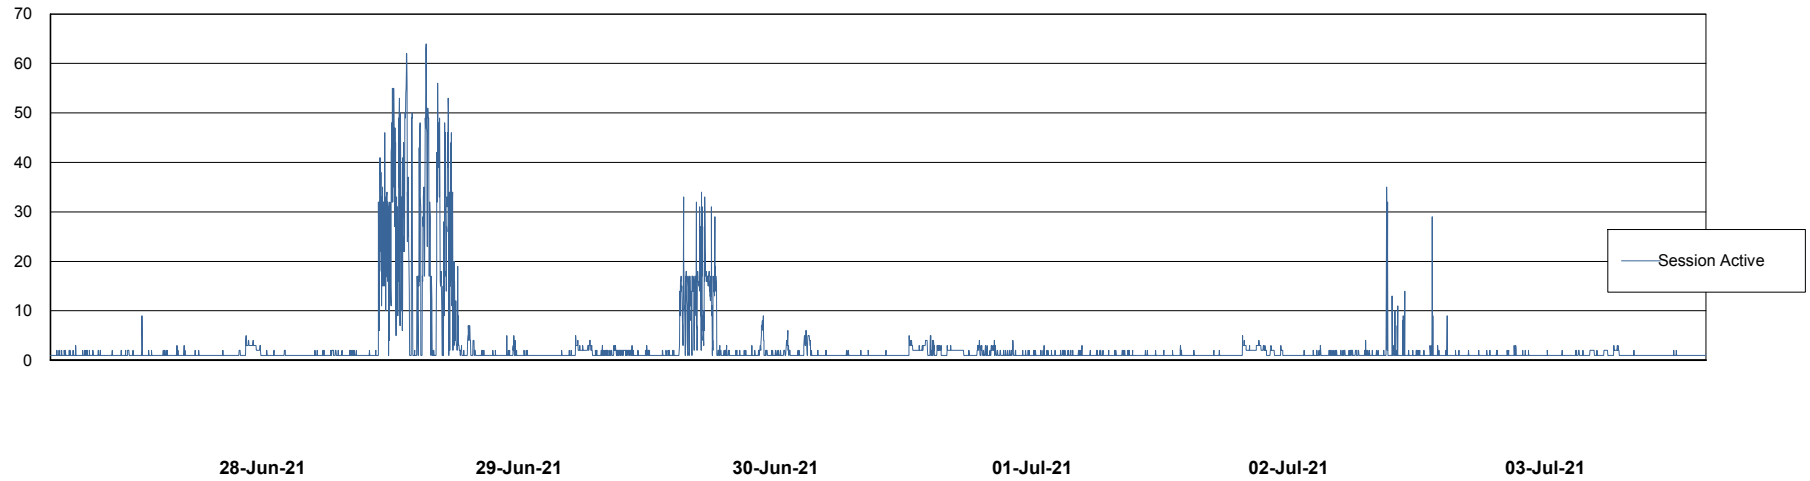

Database Performance ELJDB_Production