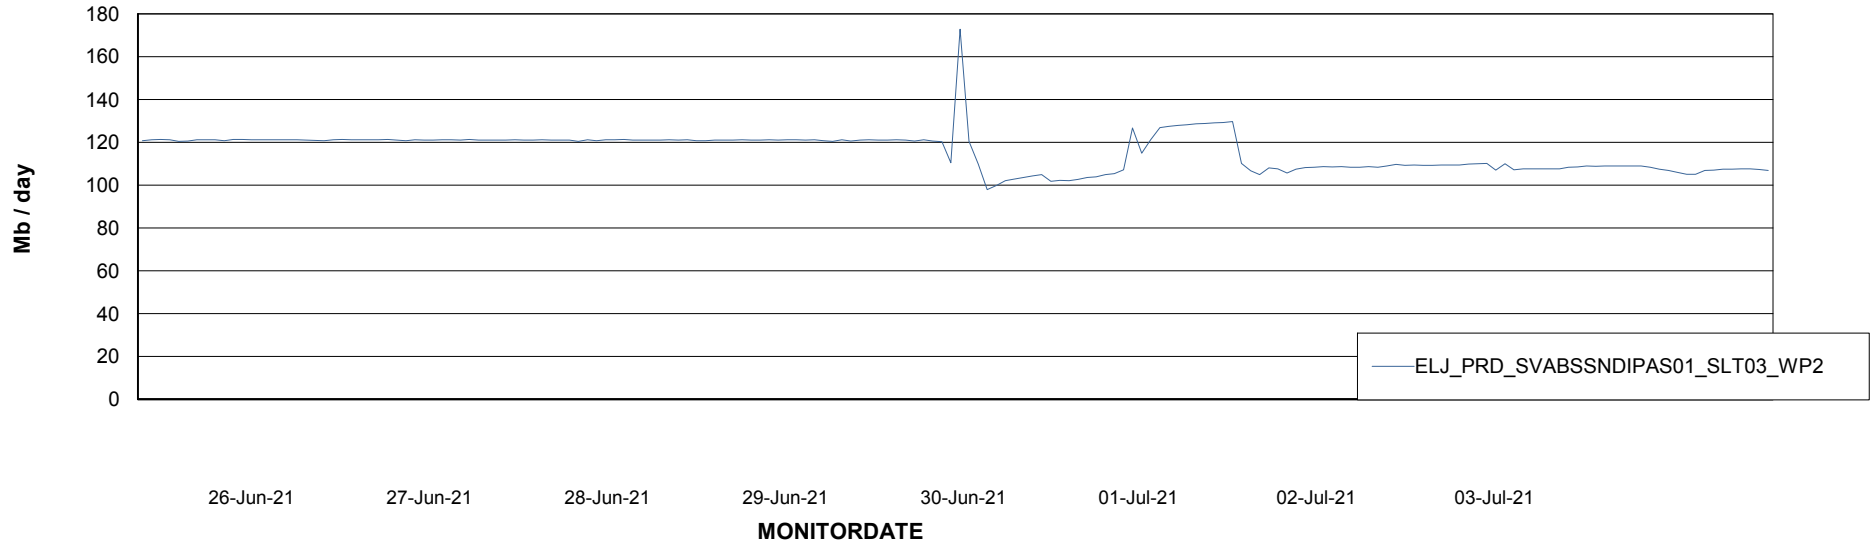

ABSSolute Application ReportServer Services

Avg memory used per ReportServer Service

Weekly SLA Customer Report

Customer ELJ Production
Database ID 72

ABSSolute Web Component Services

Avg memory used per ABS Web component